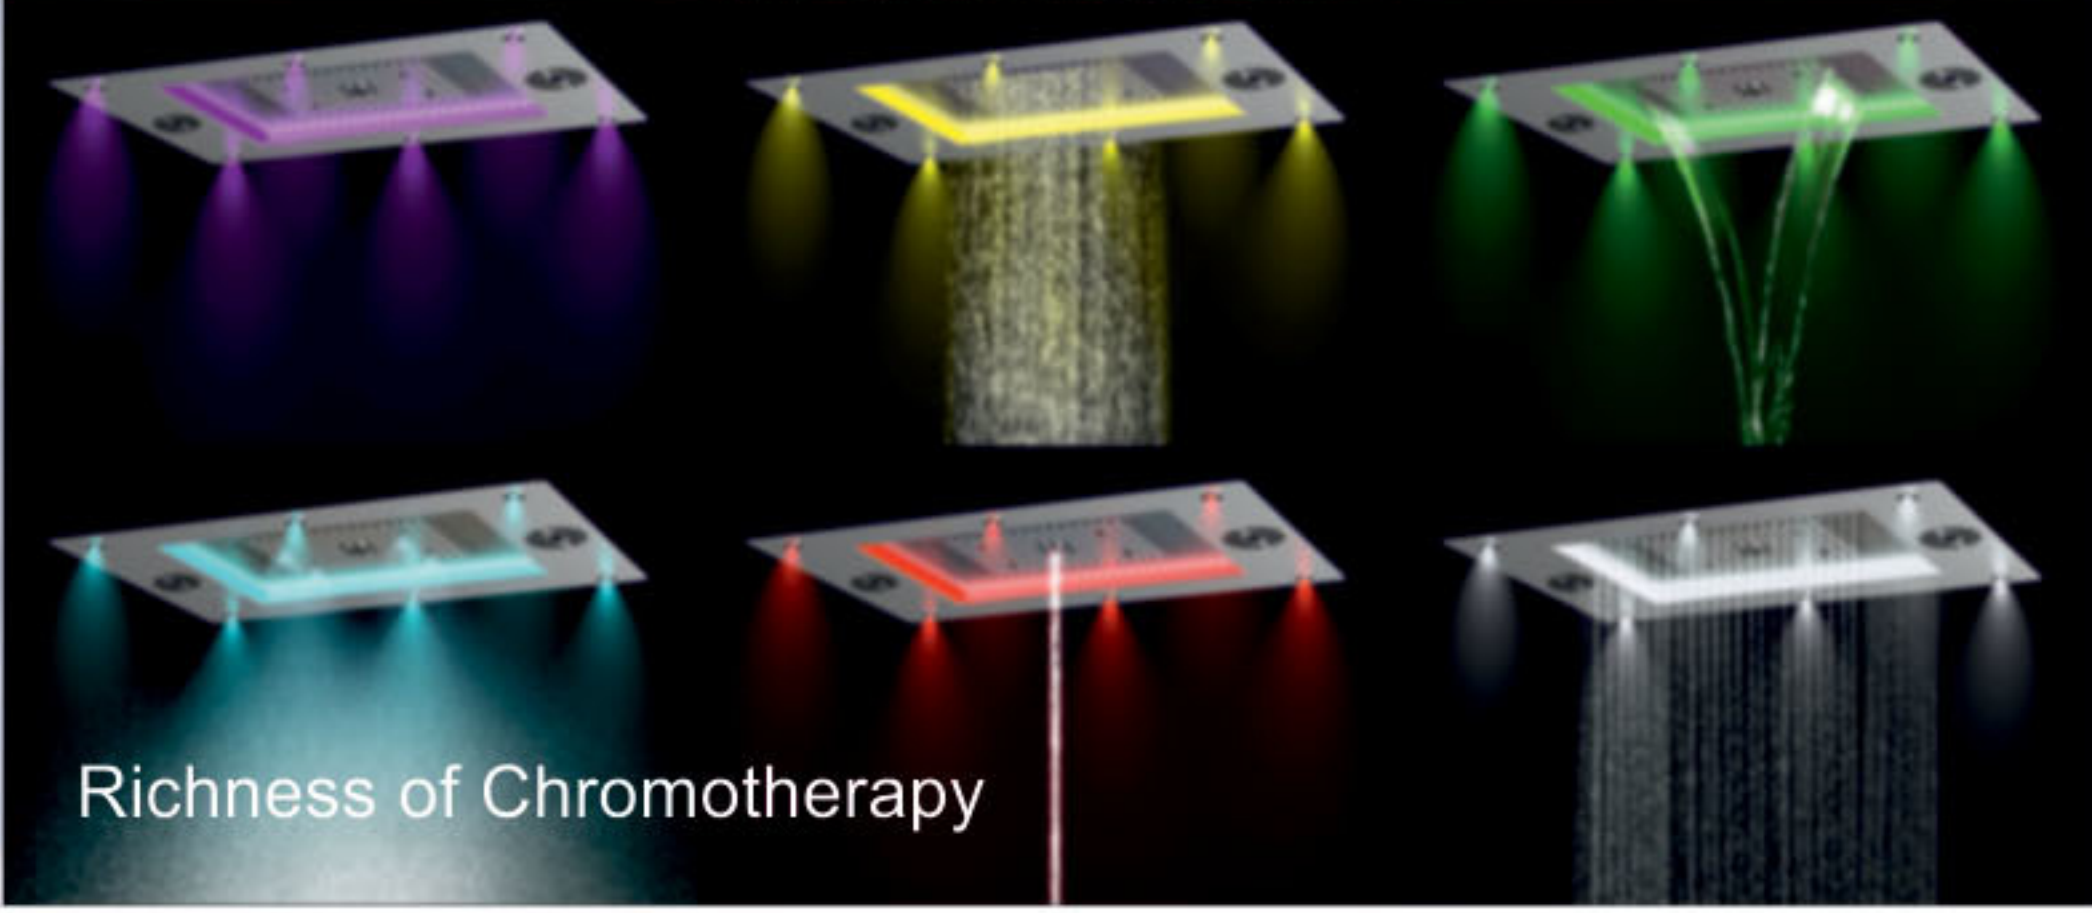

Richness of Chromotherapy