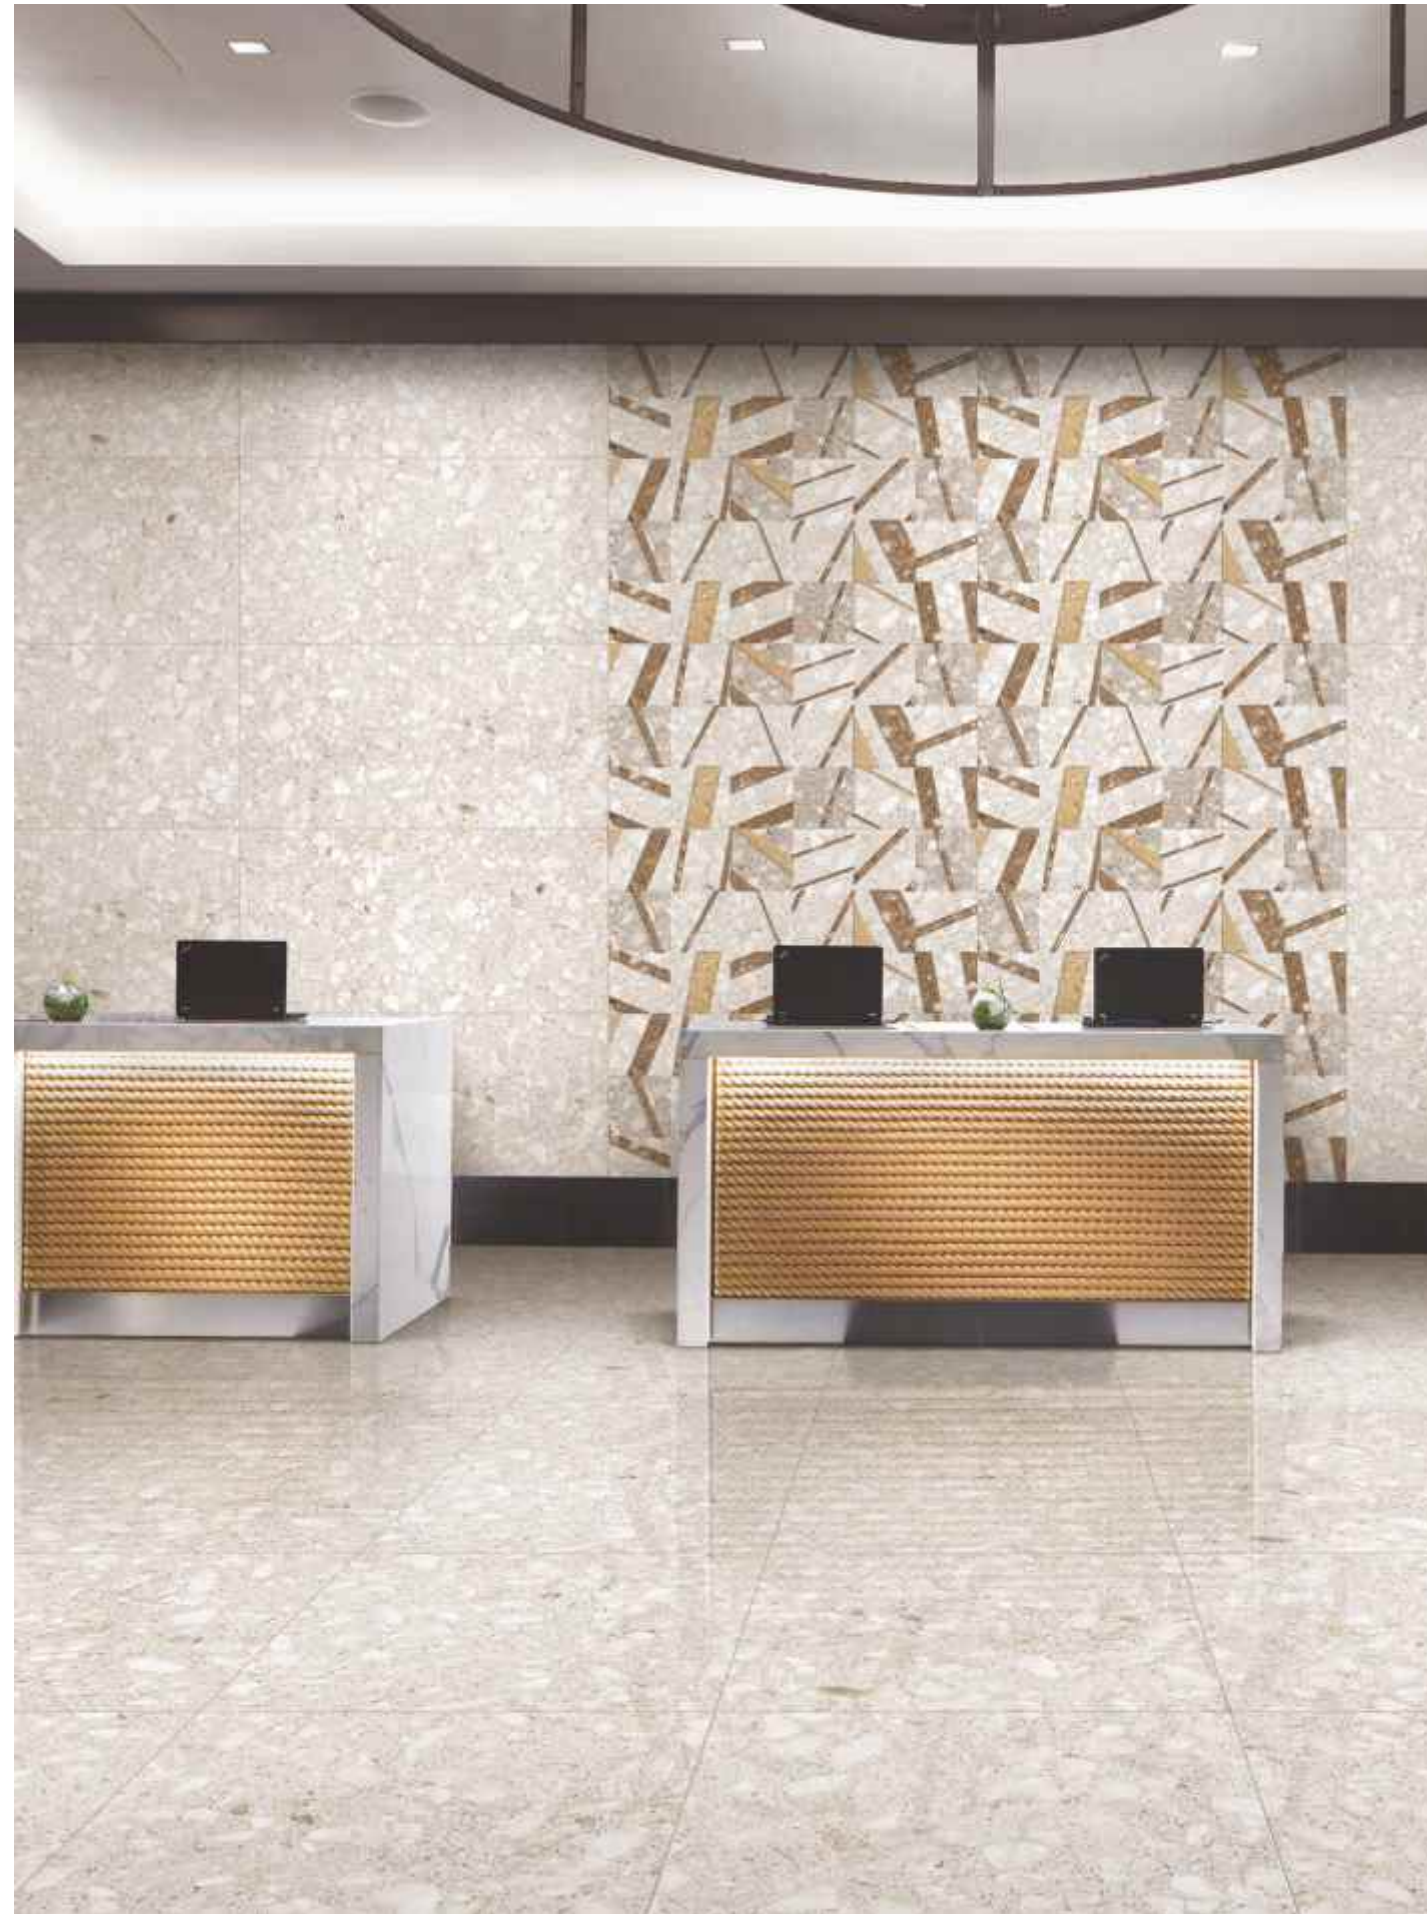

Polished Finish with Random Faces

600 x 1200 mm

Concord Beige Decor\*

Concord Beige

Concord Tan

Polished Finish with Random Faces

Polished Finish with Random Faces

Available in size - 600 x 600 mm & 600 x 1200 mm  
\*Available only in size - 600 x 1200 mm