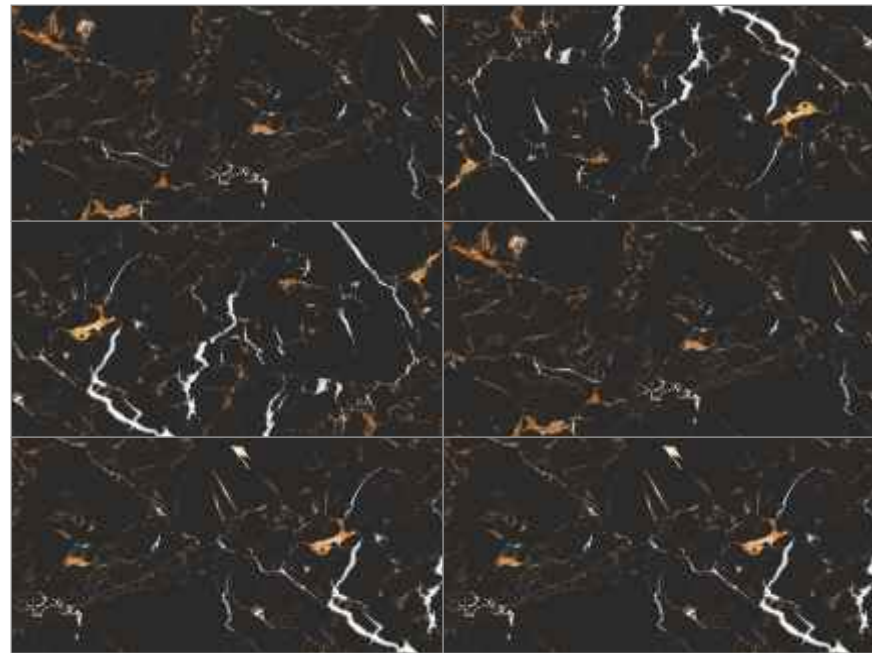

600 x 1200 mm

Bianco Alasmo

Polished Finish with Random Faces

Available in size - 600 x 600 mm & 600 x 1200 mm

600 x 600 mm

600 x 1200 mm

Black Tulip

High Gloss Finish with Random Faces