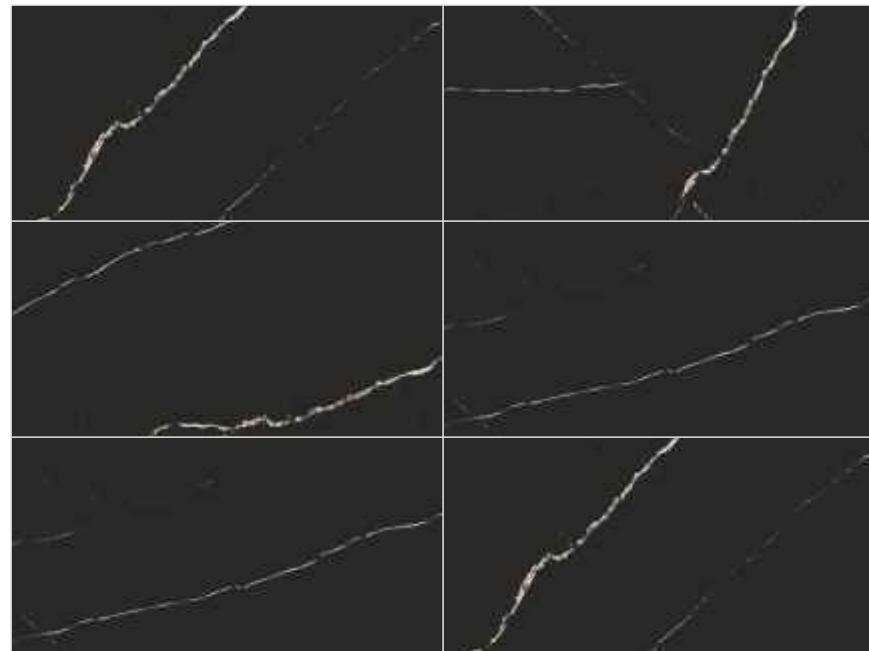

600 x 600 mm

600 x 1200 mm