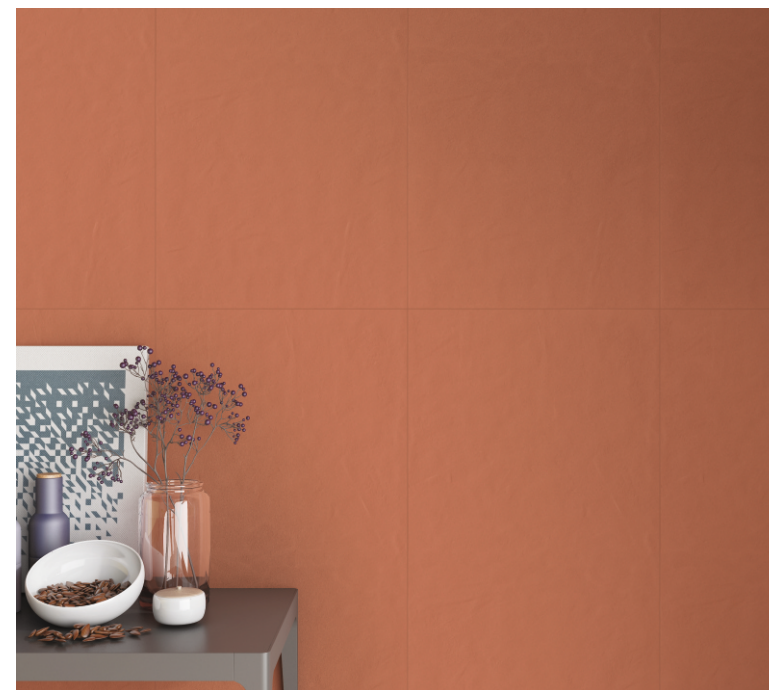

flare

CLICK TO VIEW
 PUNCH

Size_
**600x
1200mm**

Finish_
Matt

Type_
Full Body

M A G N I F I C E N T
B E A U T Y

Application : swimming-pools & bathing | patios & terraces | bars & restaurants | street furnishing