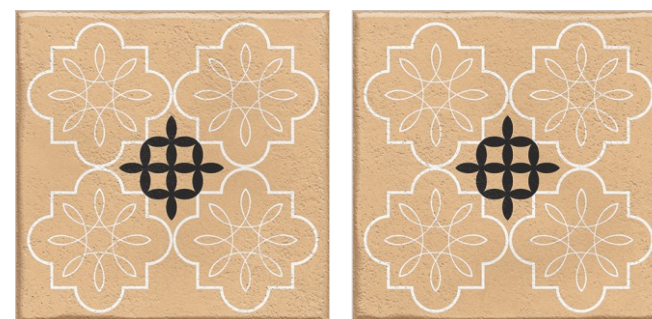

298x298mm
Pro Series

(Mini) Shiraz Green
Random : 2

298x298mm
Pro Series

(Mini) Shiraz Green Decor 1
Random : 2

298x298mm
Pro Series

(Mini) Shiraz Yellow Decor 1
Random : 2

298x298mm
Signia Series

(Mini) Shiraz Rosso Decor 1
Random : 2