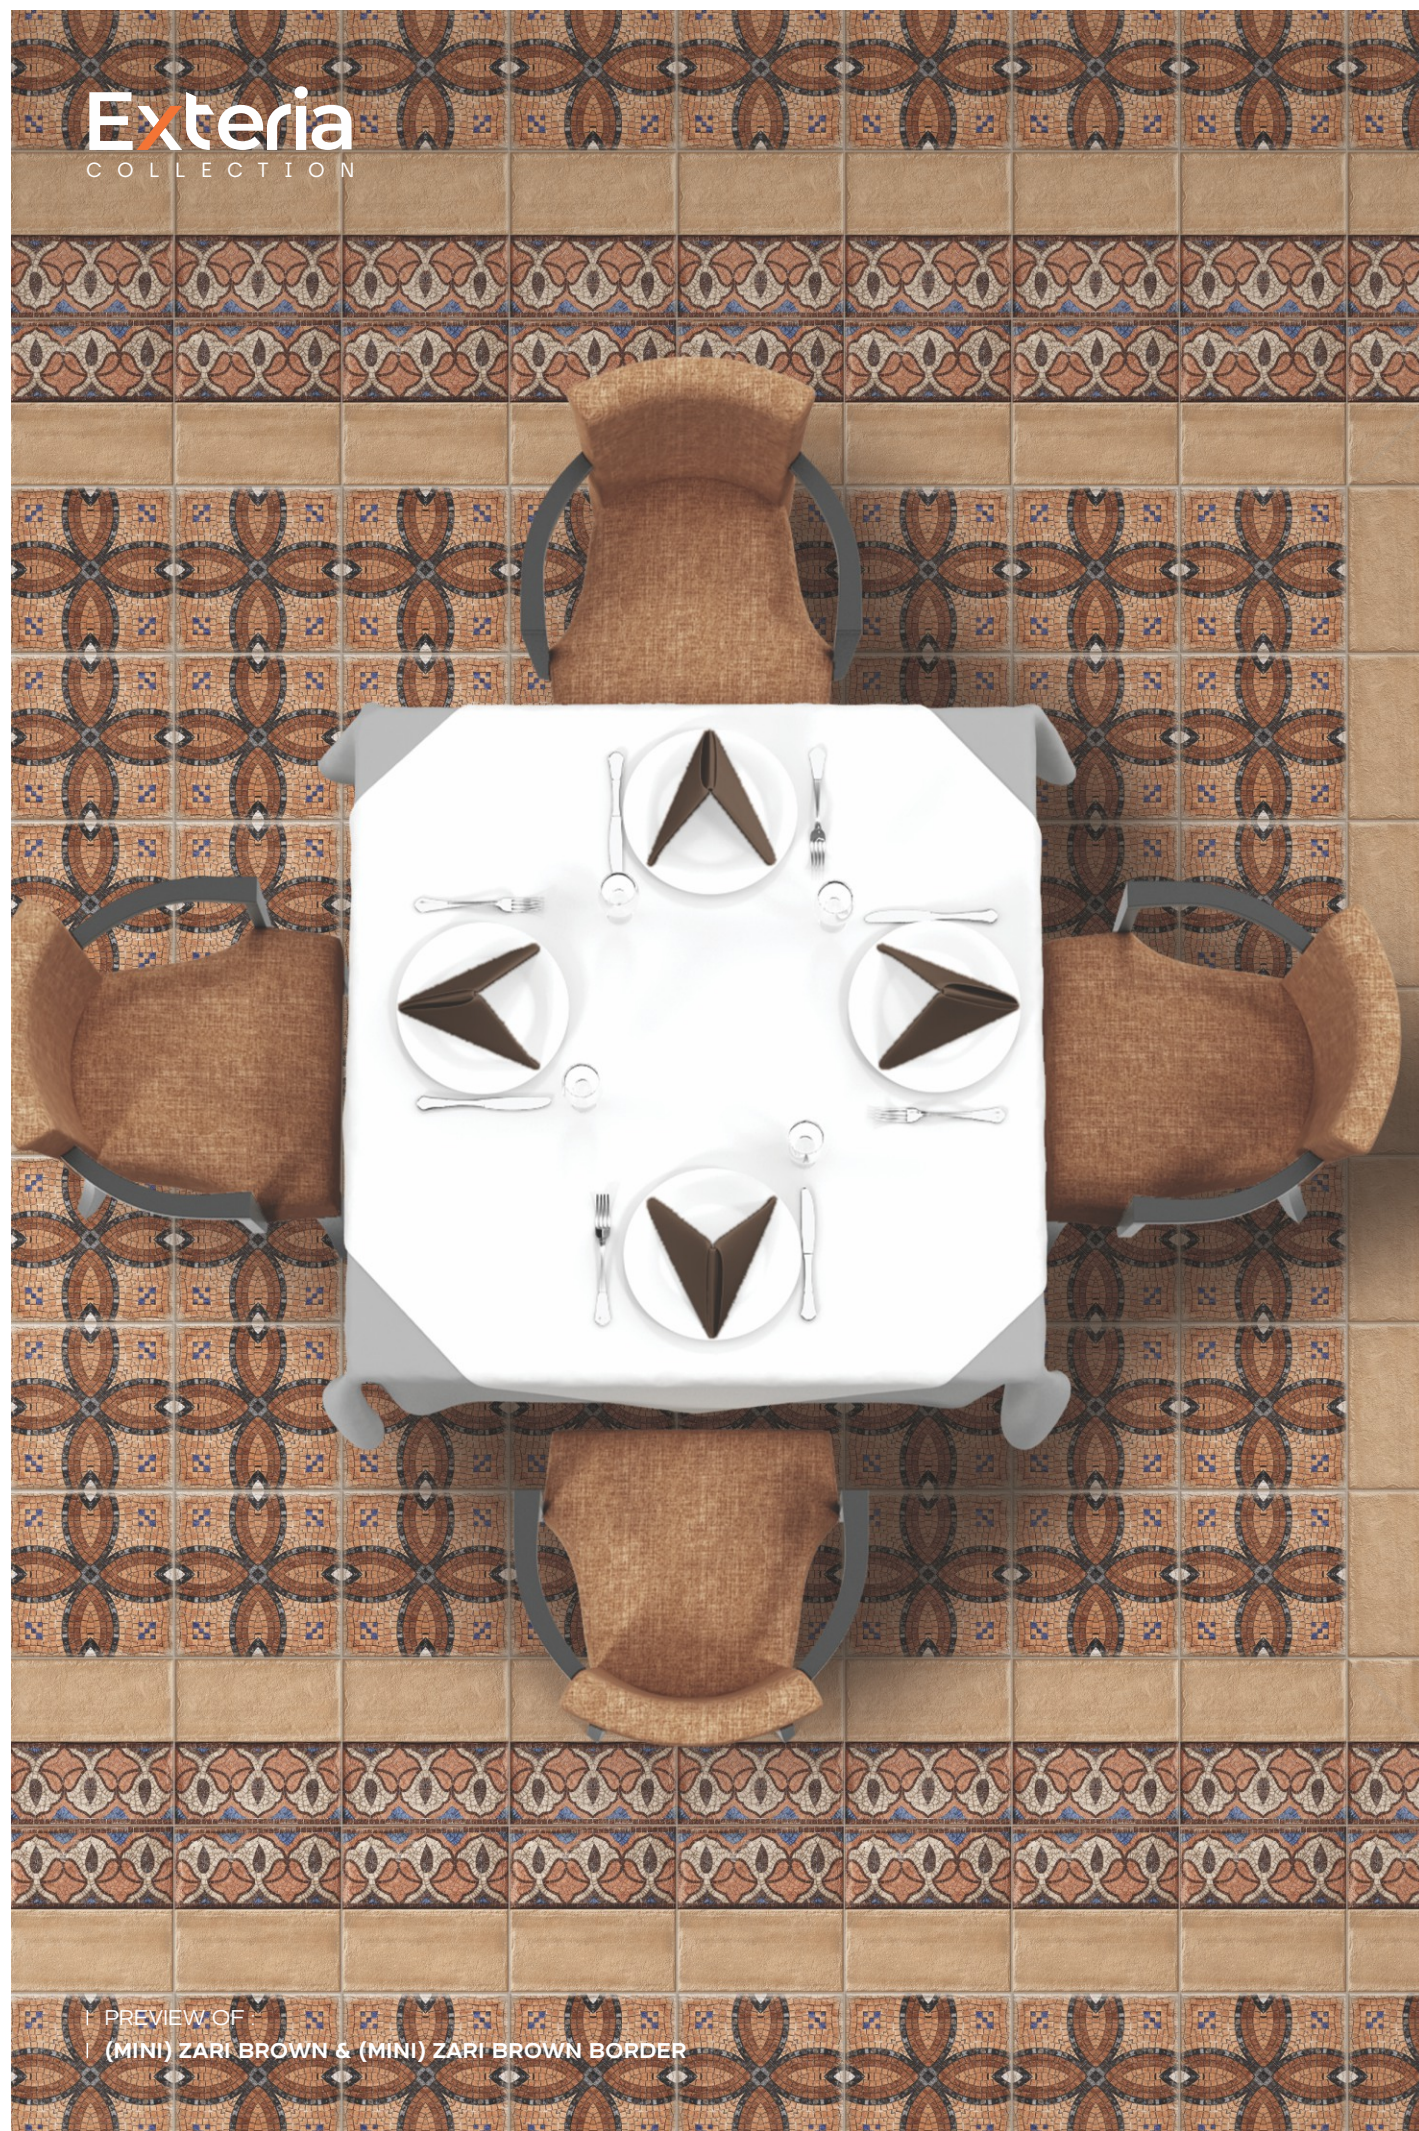

298x298mm
Pro Series

| (Mini) Terramix
Nero Decor 1
| Random : 4

| (Mini) Terramix
Nero Decor 2
| Random : 4

[TERRAMIX]

Exteria
COLLECTION

PREVIEW OF
(MINI) ZARI BROWN & (MINI) ZARI BROWN BORDER

(Mini) Zari Brown Border
Random : 2