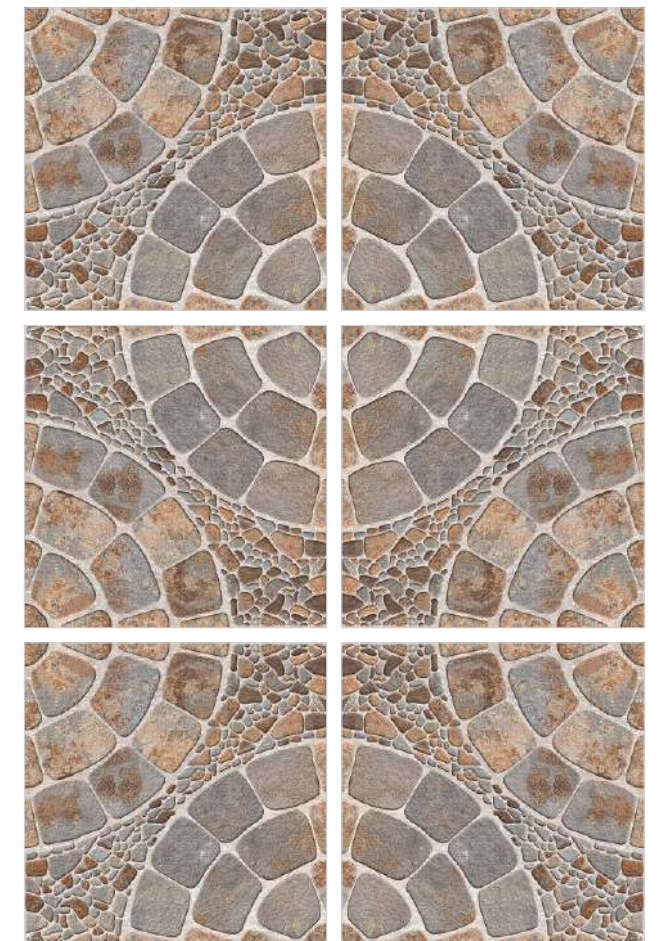

Exteria
400X400MM COLLECTION

PREVIEW OF :
CRACLE GREY