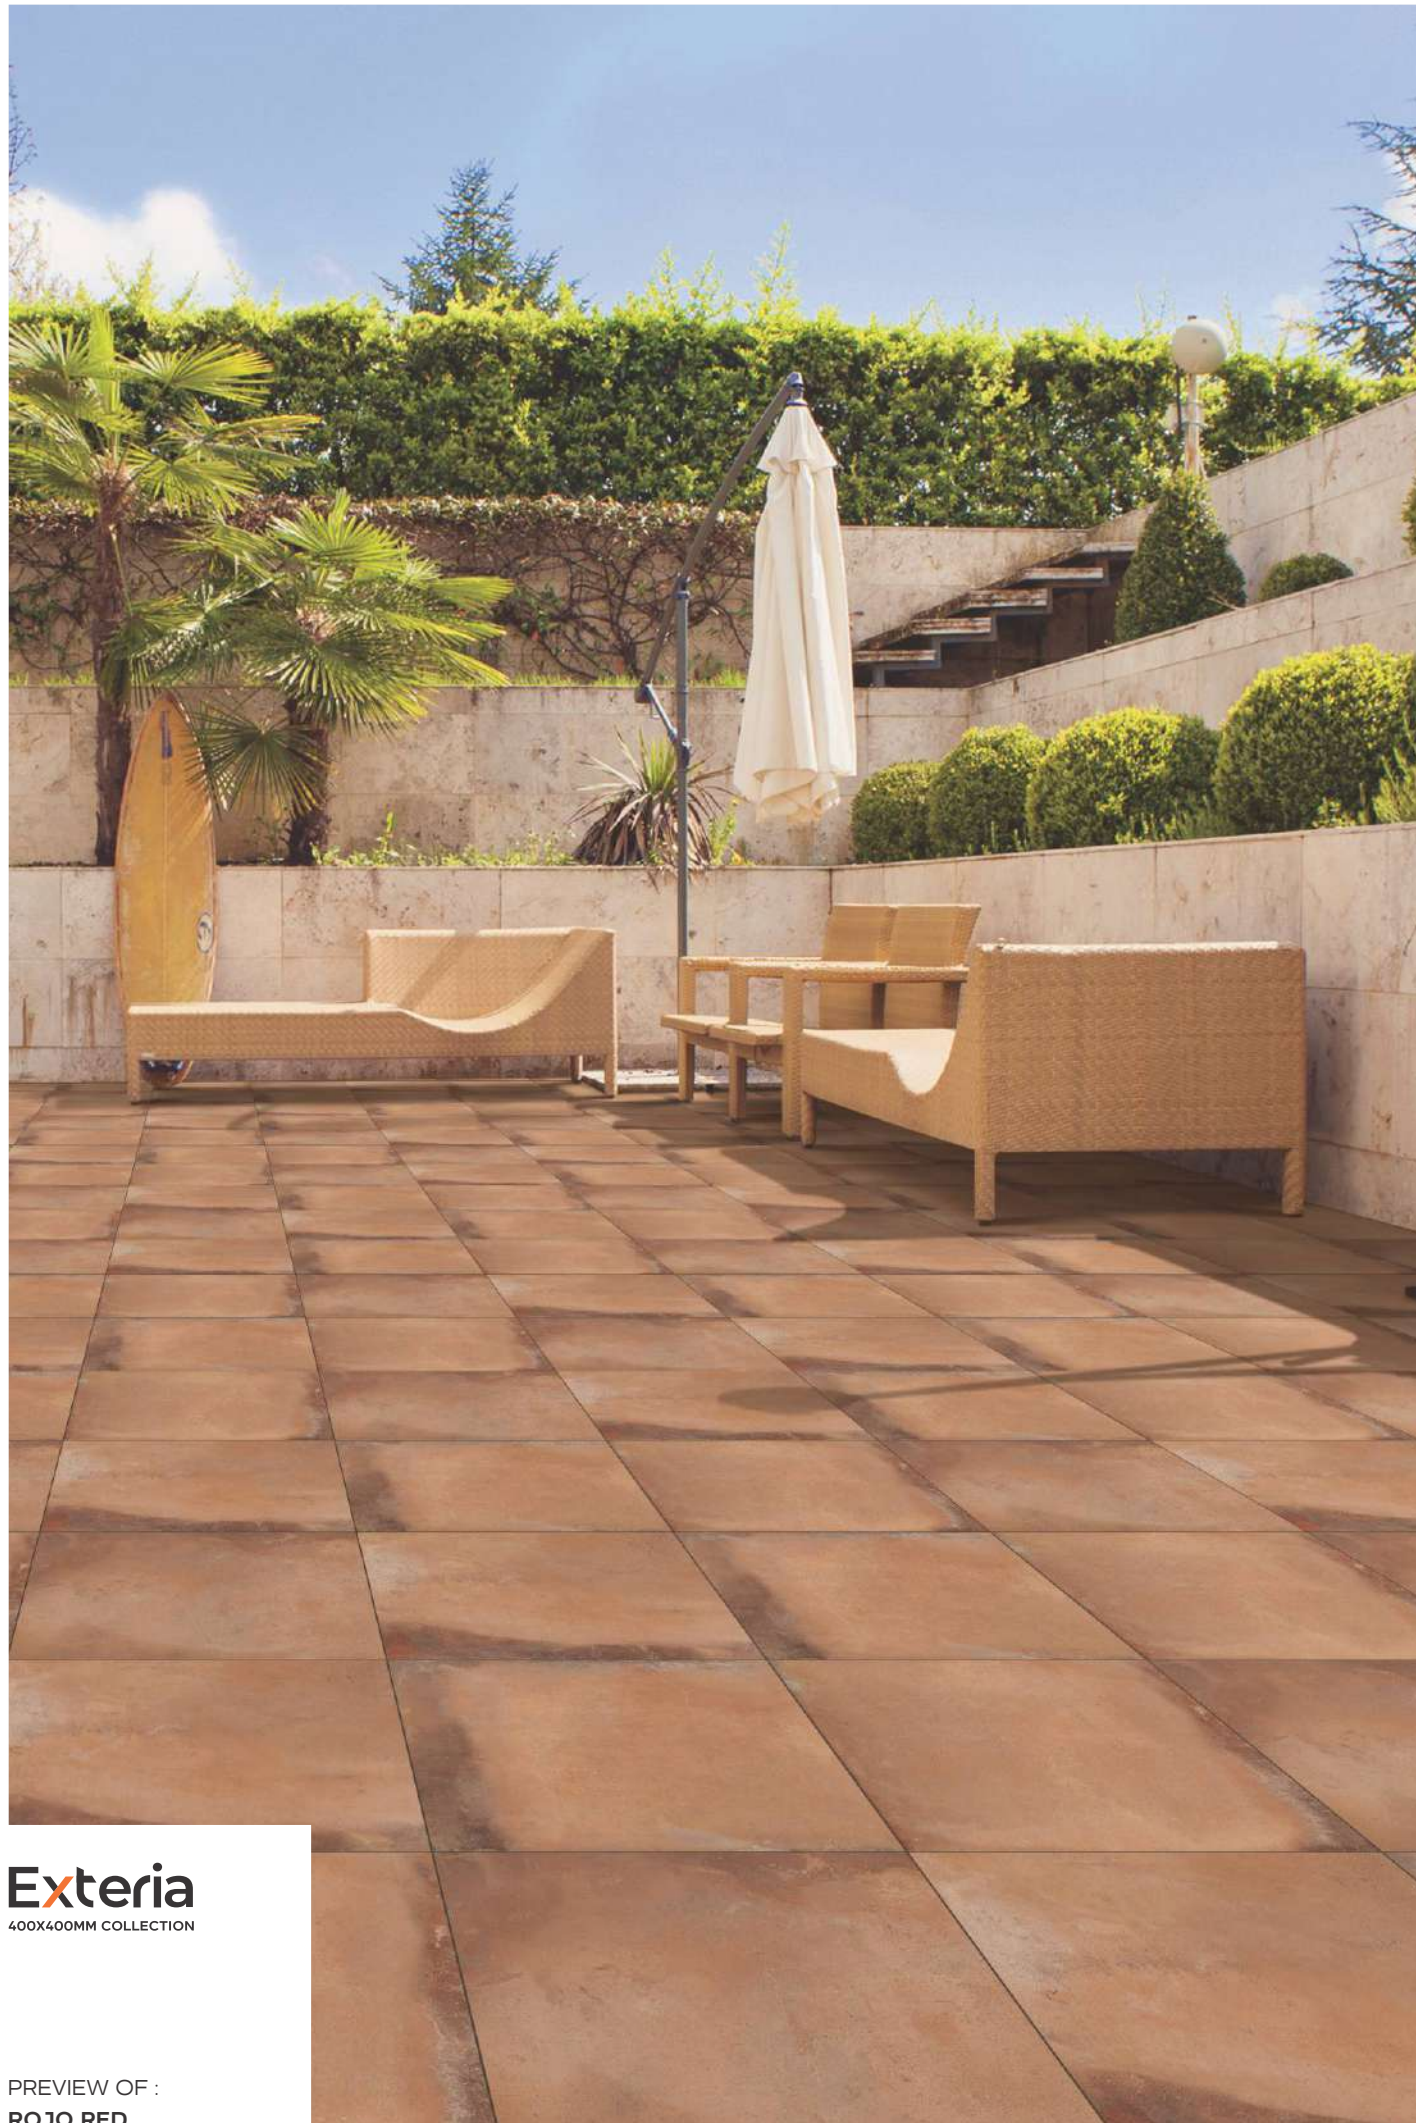

Exteria
400X400MM COLLECTION

PREVIEW OF :
RETRO OPAL

RETRO OPAL

Pro Series, 400x400mm

RETRO EMERLD

Pro Series, 400x400mm

Exteria
400X400MM COLLECTION

PREVIEW OF :
ROJO RED