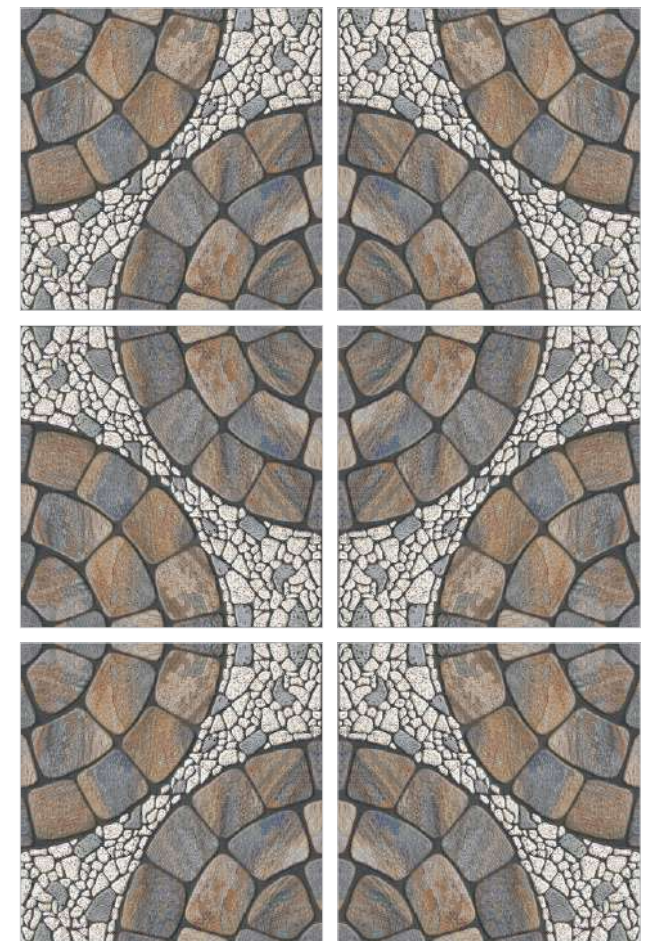

ELENTA NERO

Essential Series, 400x400mm