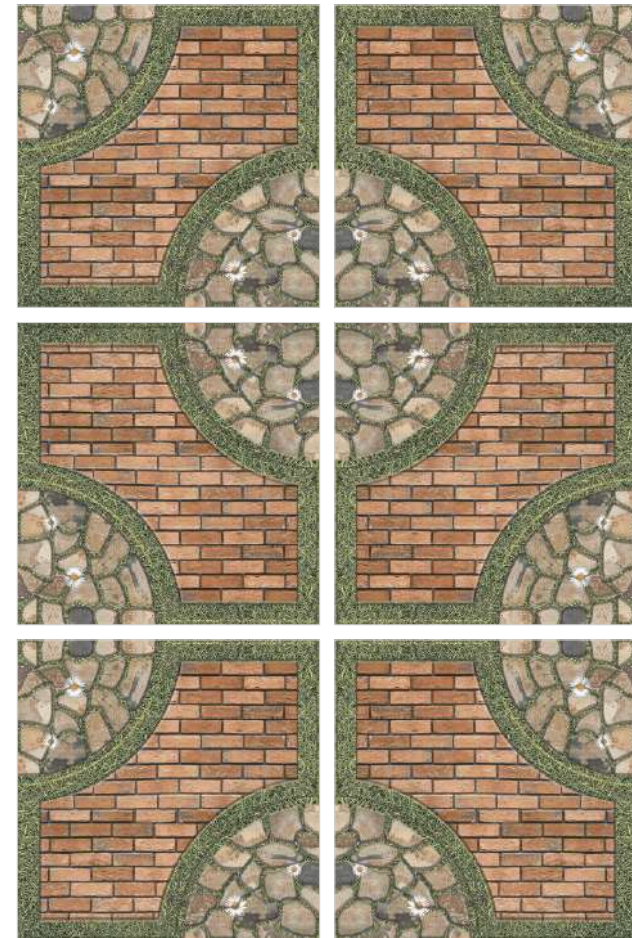

PLINKSTONE COCO

PLINKSTONE RUBY

PLINKSTONE GREY

VOLCANO SEND

Essential Series, 400x400mm

Essential Series, 400x400mm

Essential Series, 400x400mm

Essential Series, 400x400mm