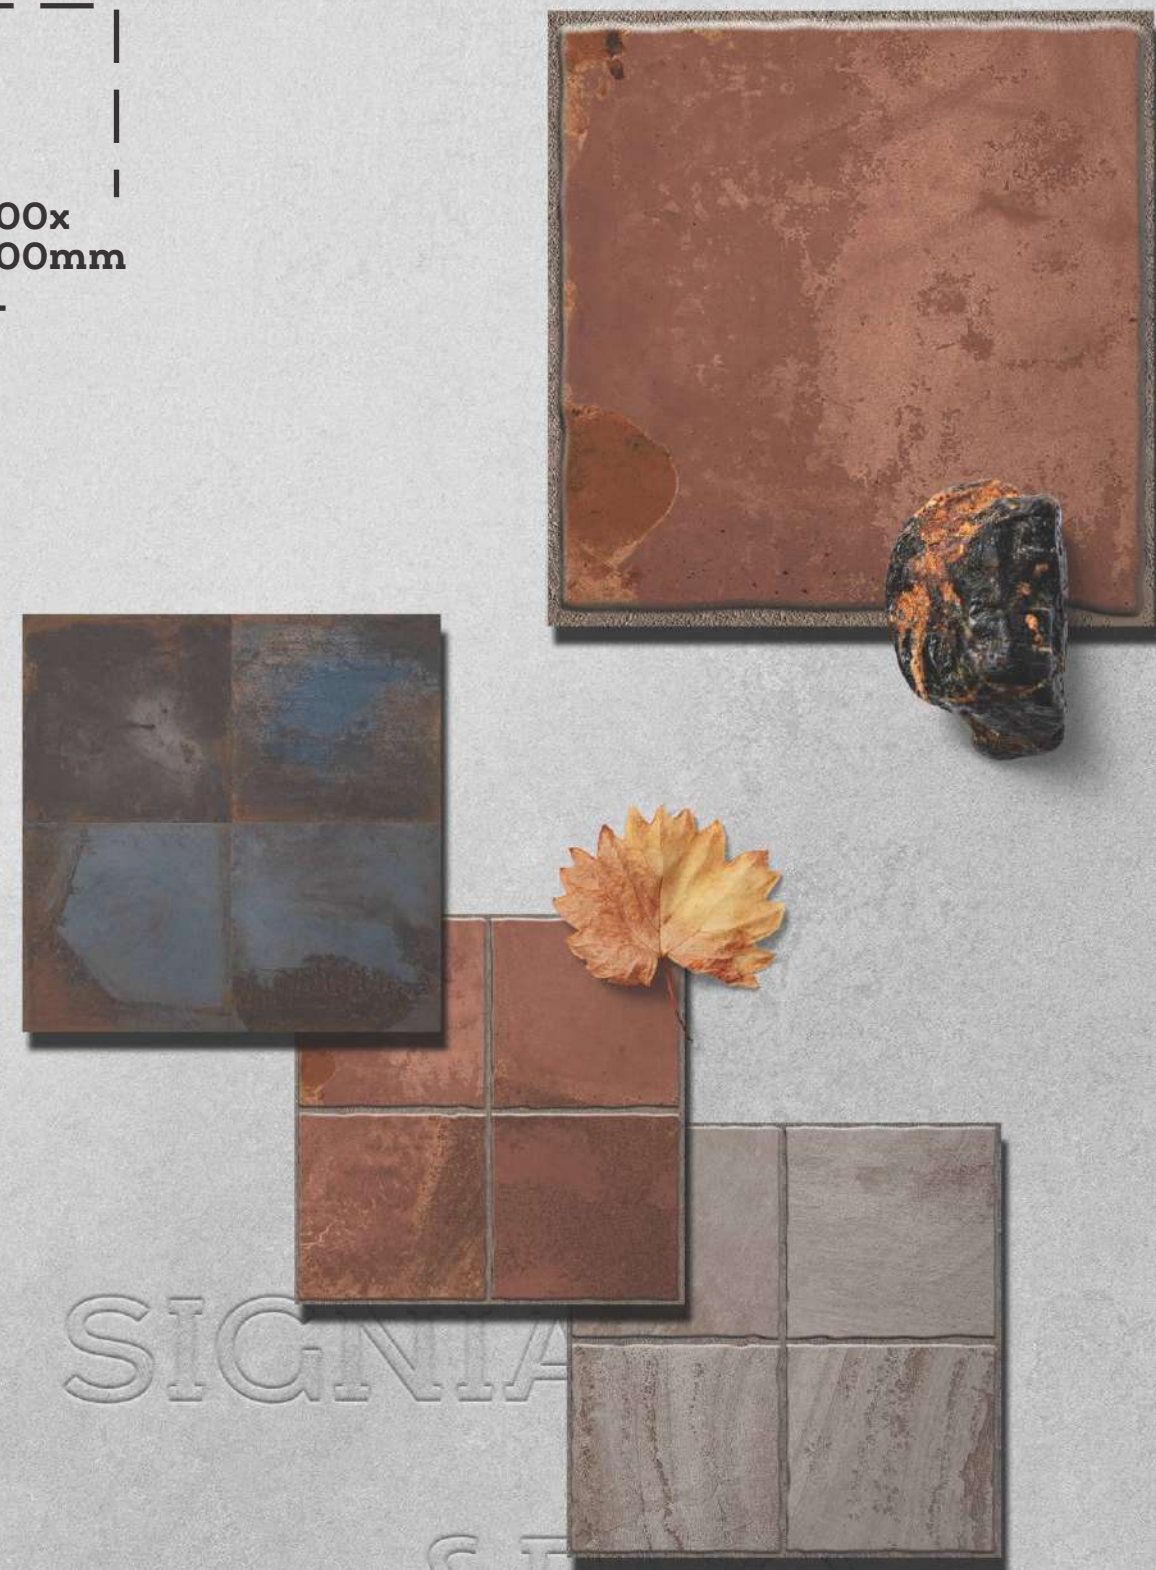

SIGNIA & PRO SERIES

The exclusive series brings the old-world charm back with its rustic look and feel achieved through a natural-looking stone countenance, earthy colors, a natural tactile feel, and exotic colors resembling spectacular elements found in nature.

Exteria
400X400MM COLLECTION

BEAUTIFUL &
RUSTIC NUANCES
OF NATURE.

SIGNIA
& PRO