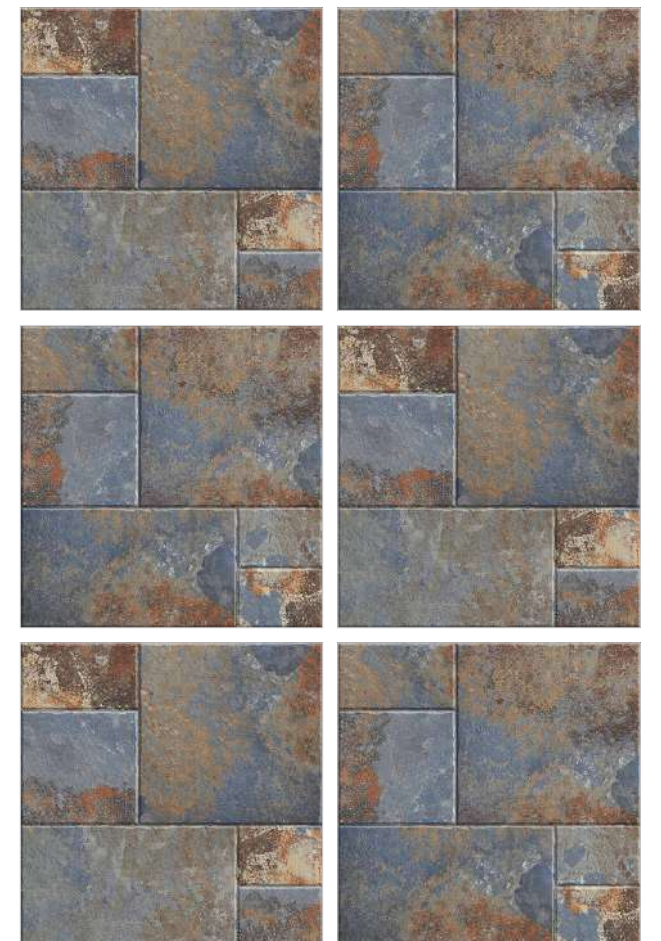

Exteria
400X400MM COLLECTION

PREVIEW OF :
BASALT CAMEL

BASALT CAMEL

RANDOM : 4

Pro Series, 400x400mm

BASALT GRIGIO

RANDOM : 4

Pro Series, 400x400mm