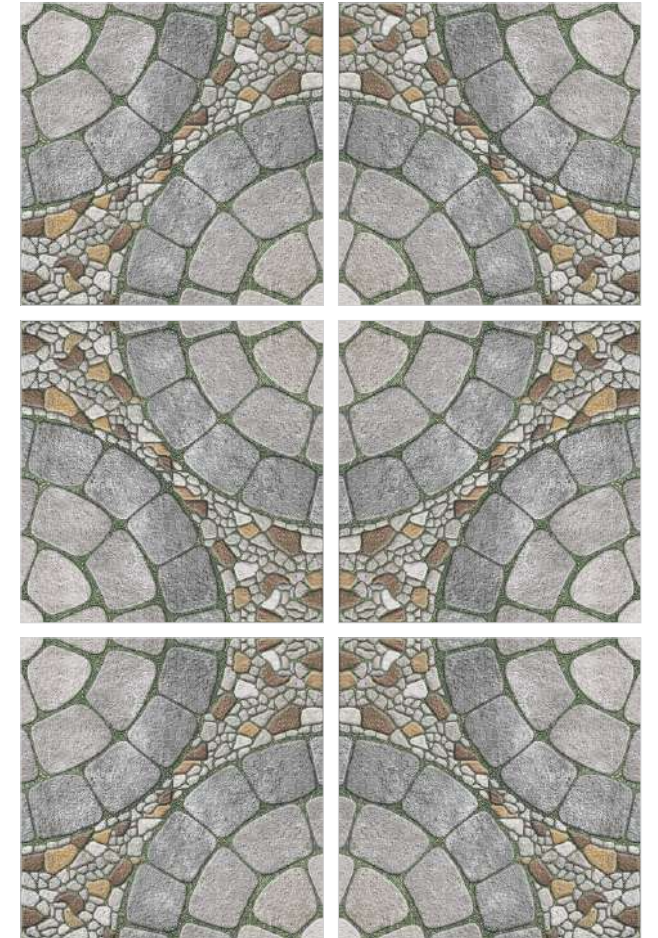

CRYSTAL GREY

Essential Series, 400x400mm