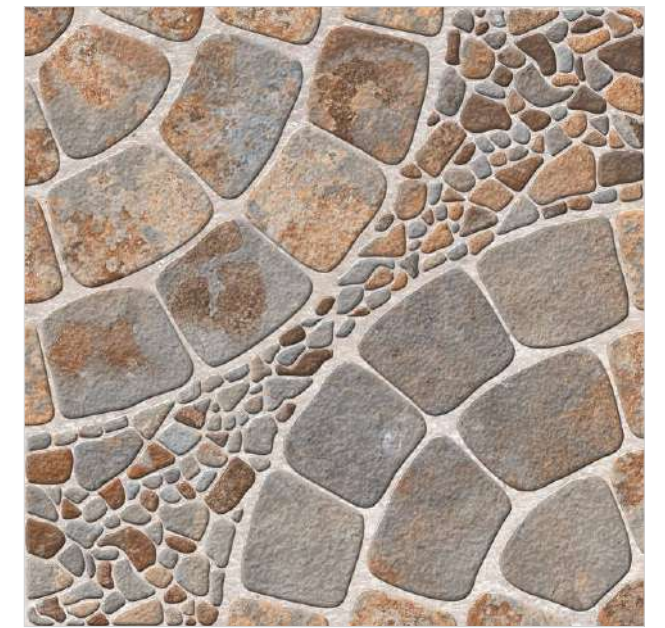

CRACLE GREY

Essential Series, 400x400mm