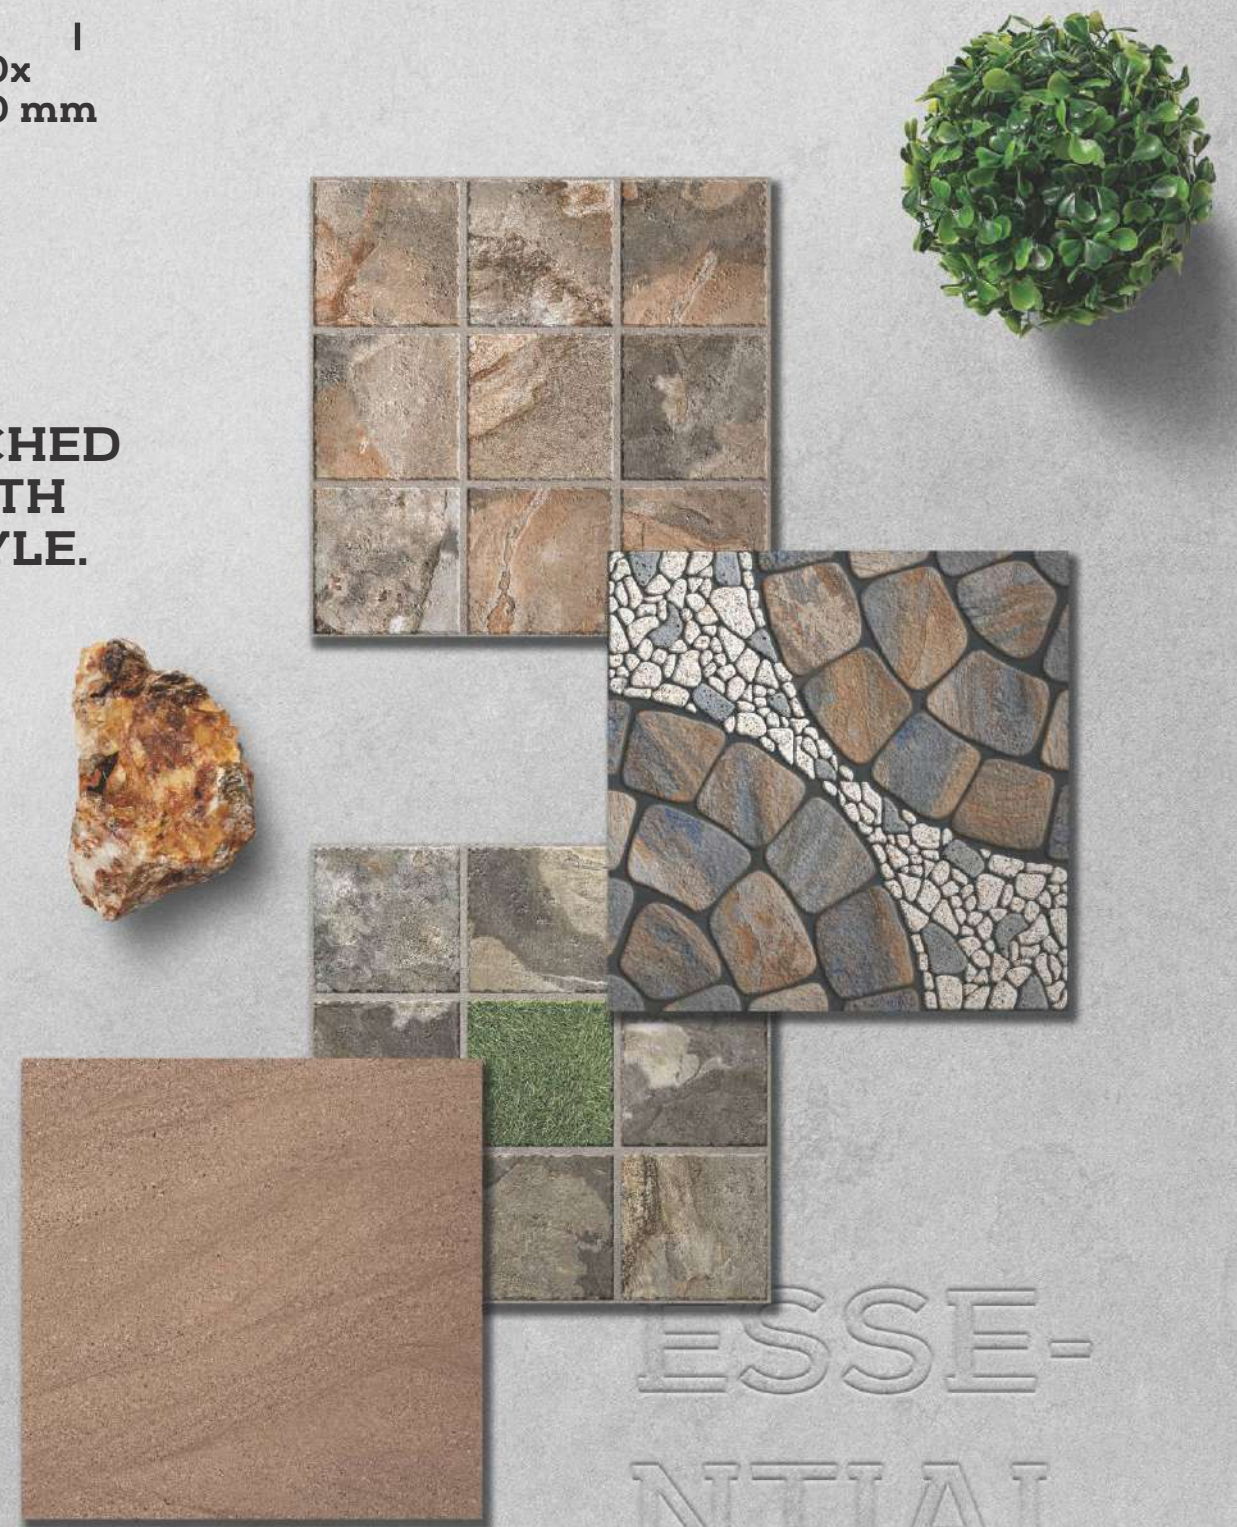

**UNMATCHED
STRENGTH
AND STYLE.**