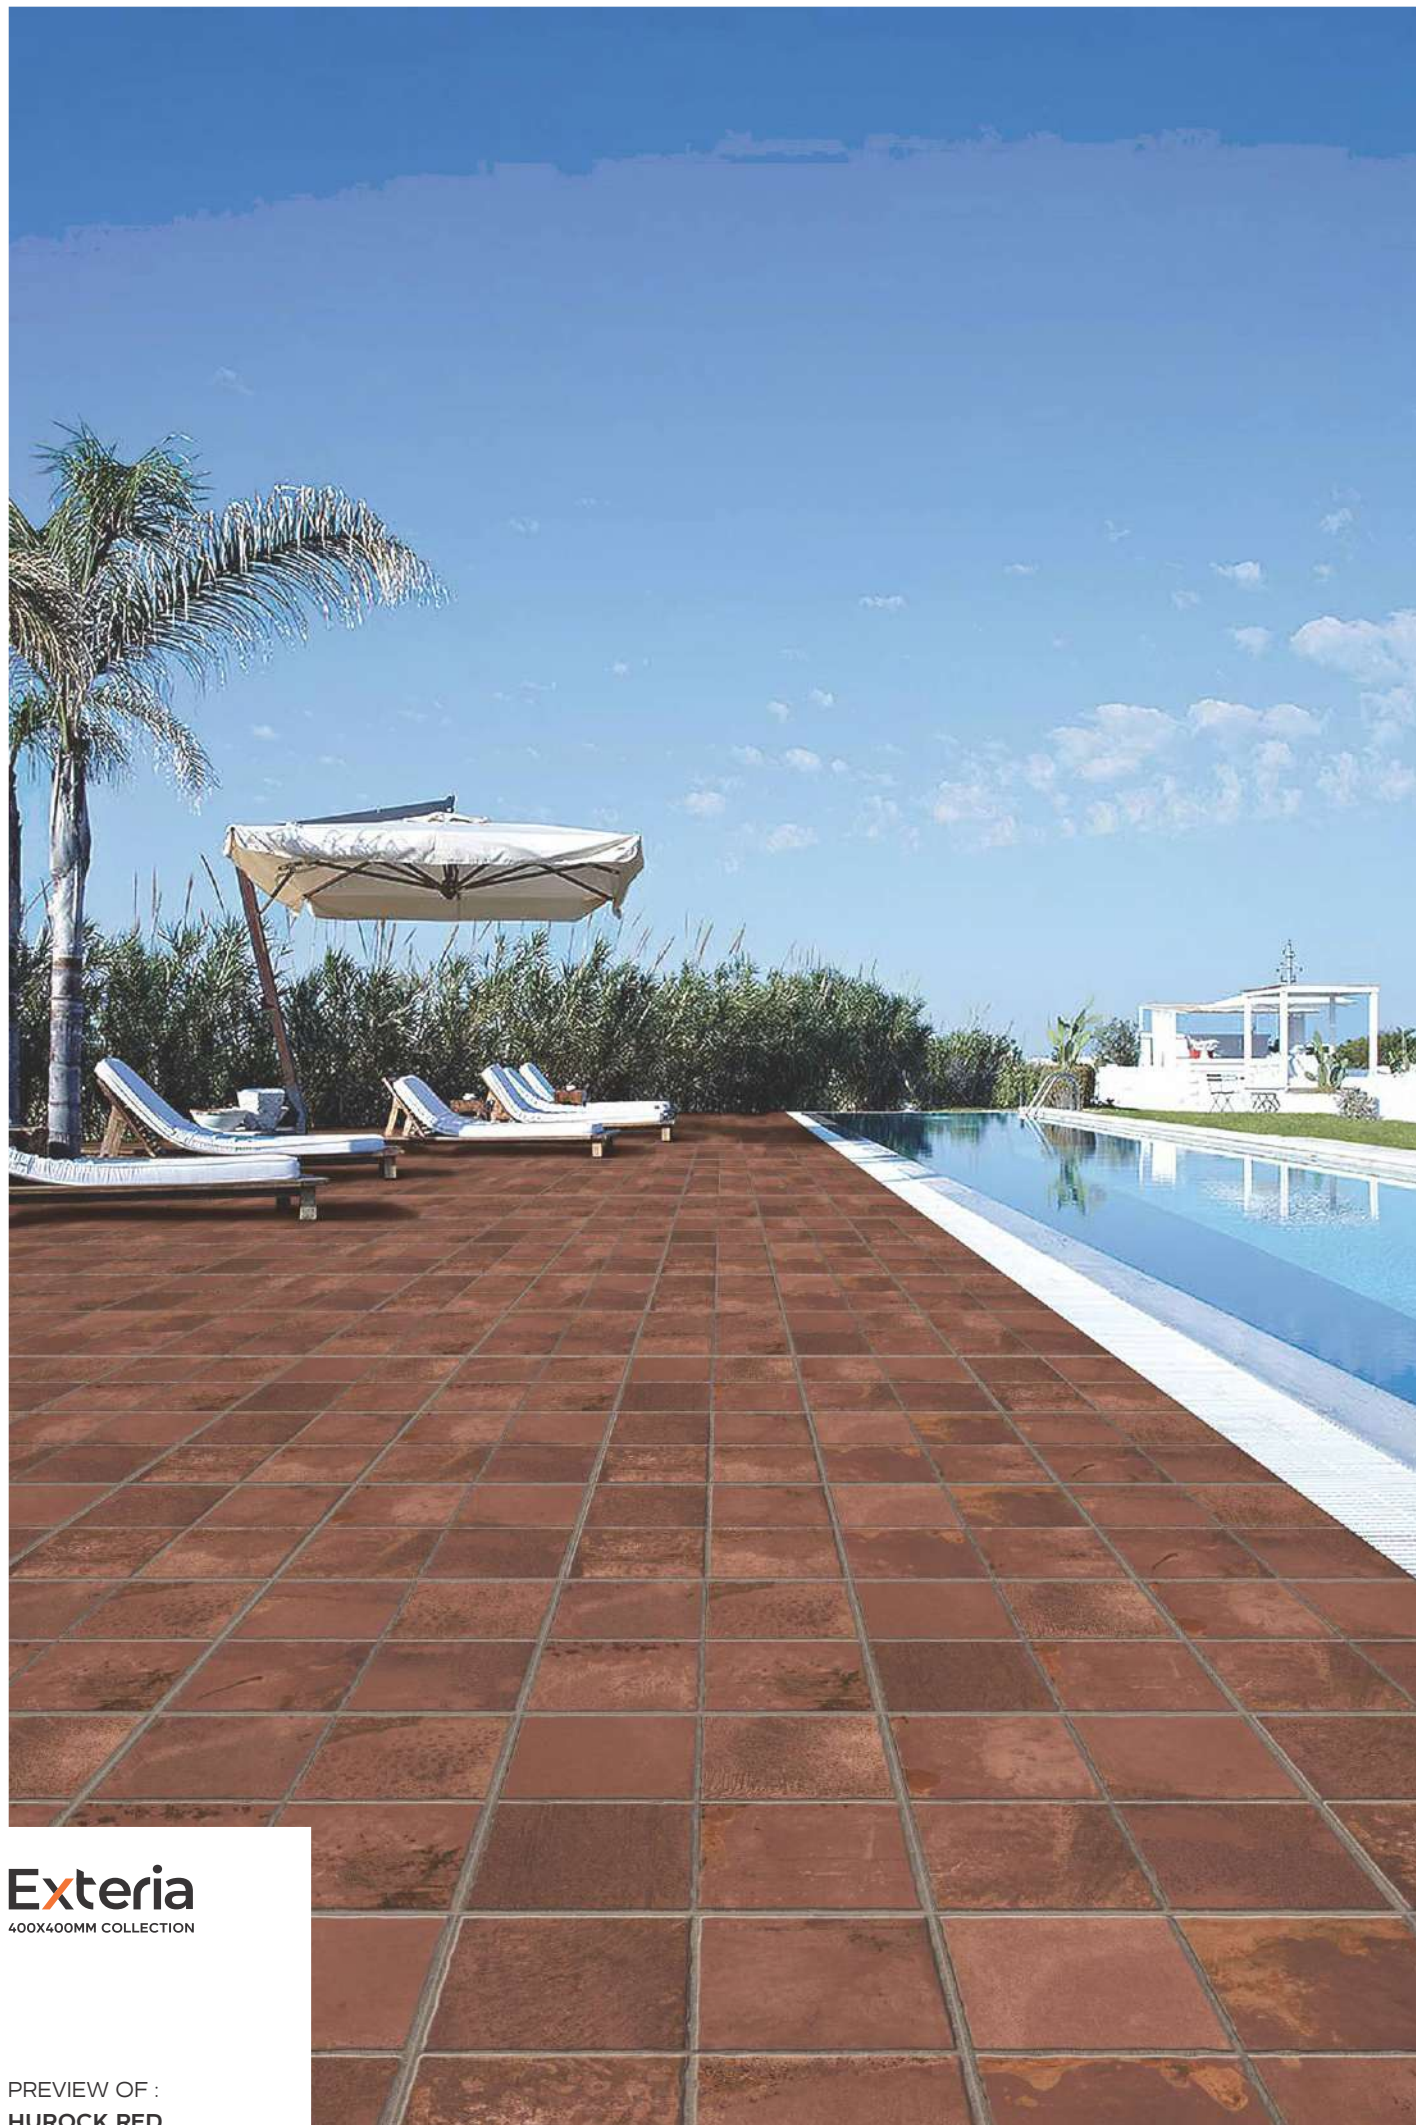

Exteria
400X400MM COLLECTION

PREVIEW OF :
HUROCK RED