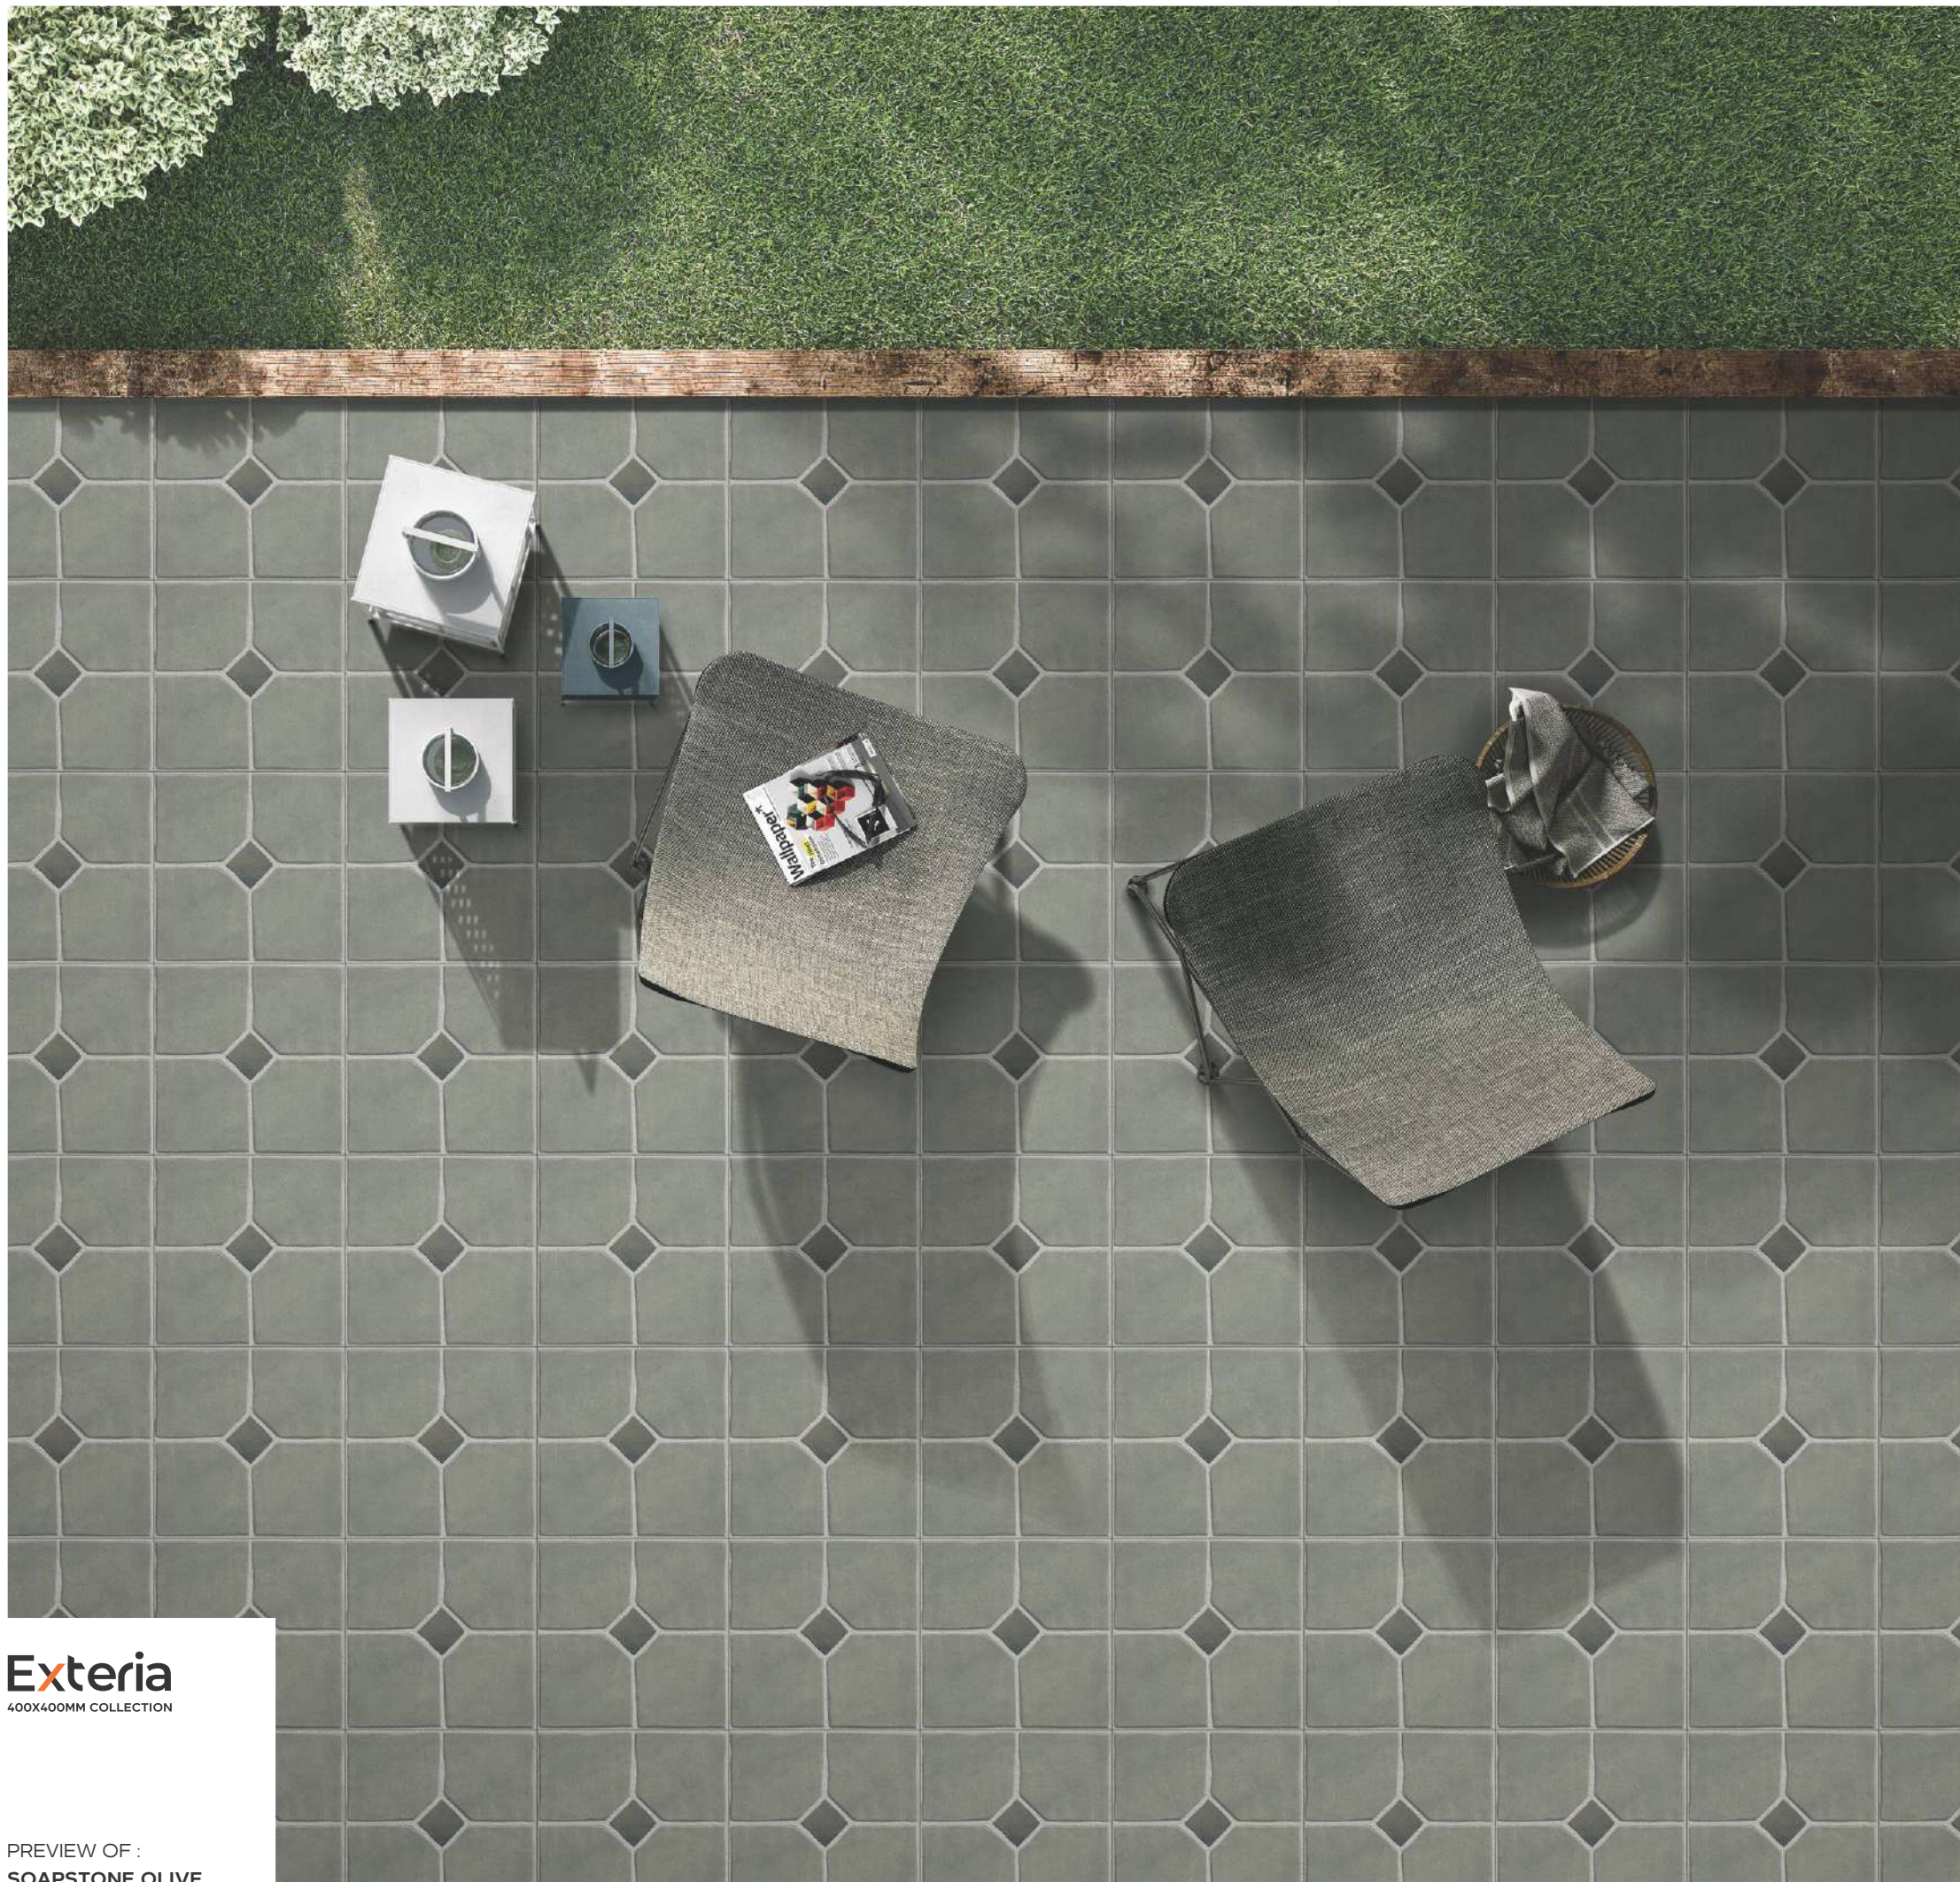

SOAPSTONE VISION

Pro Series, 400x400mm

SOAPSTONE GREY

Pro Series, 400x400mm

Exteria
400X400MM COLLECTION

PREVIEW OF :
SOAPSTONE OLIVE

SOAPSTONE OLIVE

Pro Series, 400x400mm