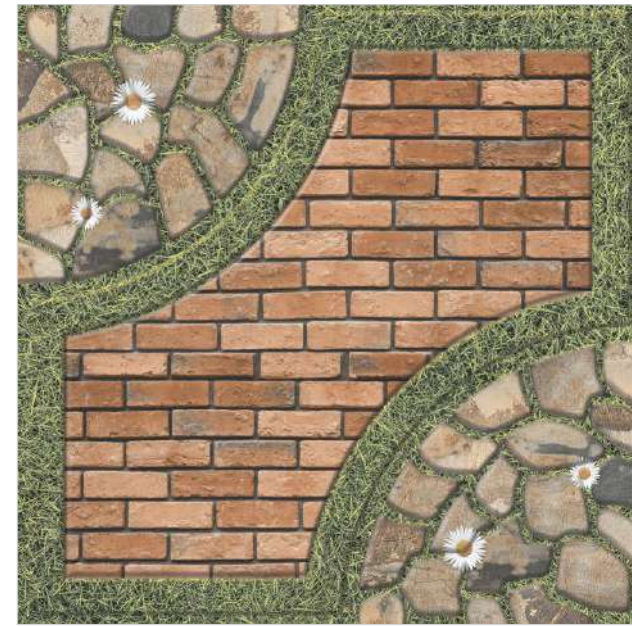

PLINKSTONE COCO

PLINKSTONE RUBY

PLINKSTONE GREY

VOLCANO SEND

Essential Series, 400x400mm

Essential Series, 400x400mm

Essential Series, 400x400mm

Essential Series, 400x400mm