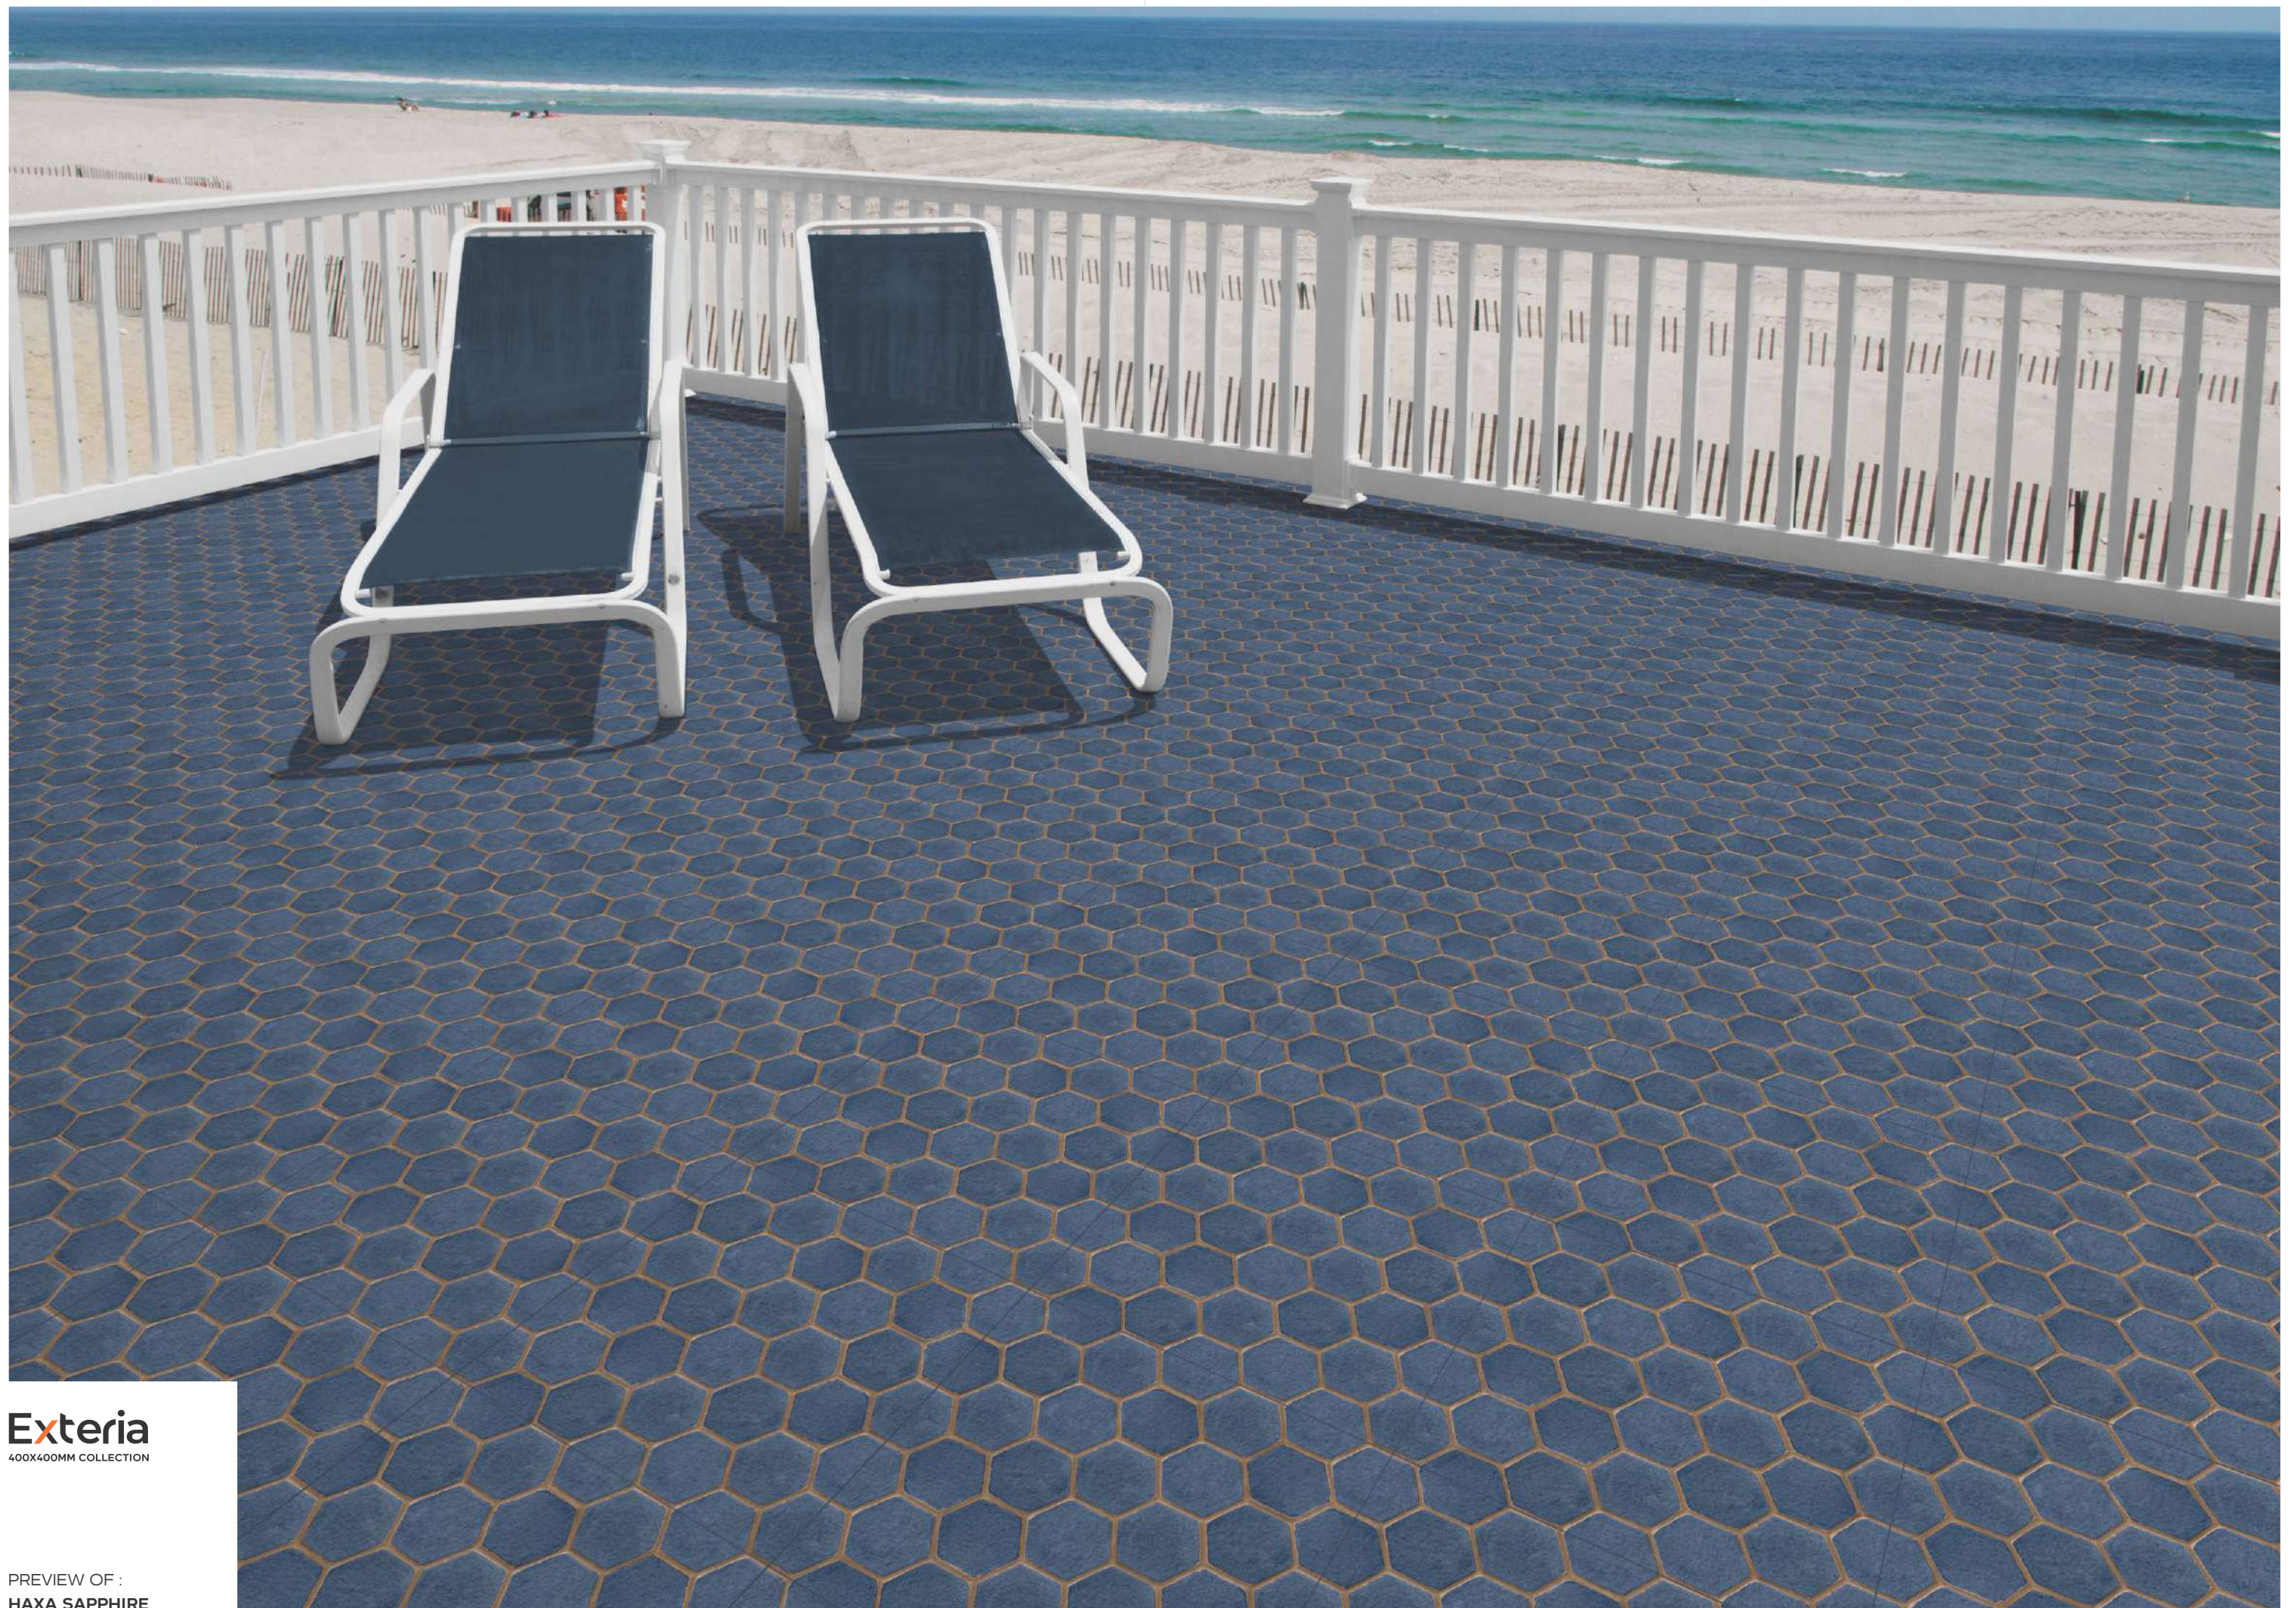

Exteria
400X400MM COLLECTION

PREVIEW OF :
HAXA SAPPHIRE