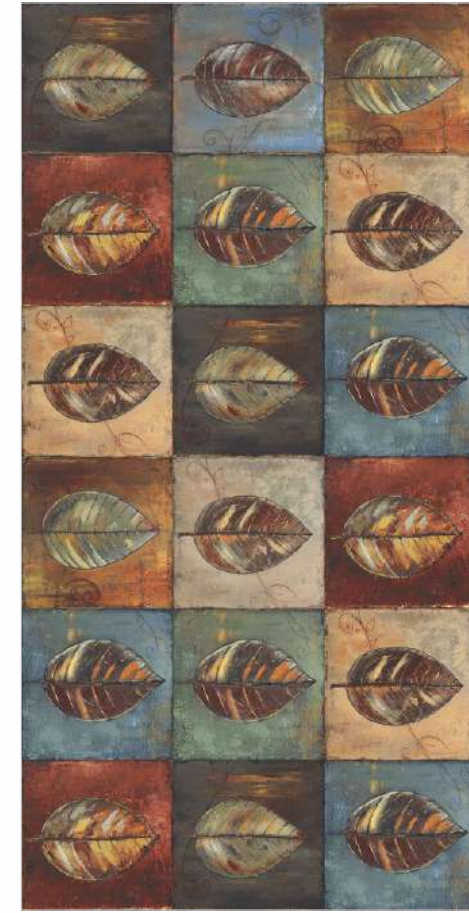

CREANZA.IN

[Back to Index](#)

Royal Plekso Pink

Faces - 1
Surface - **Evan**
Type - GVT
Size - 600x1200mm

Click Here 

Royal Rust Leaf

Faces - 1
Surface - **Evan**
Type - GVT
Size - 600x1200mm

Click Here 