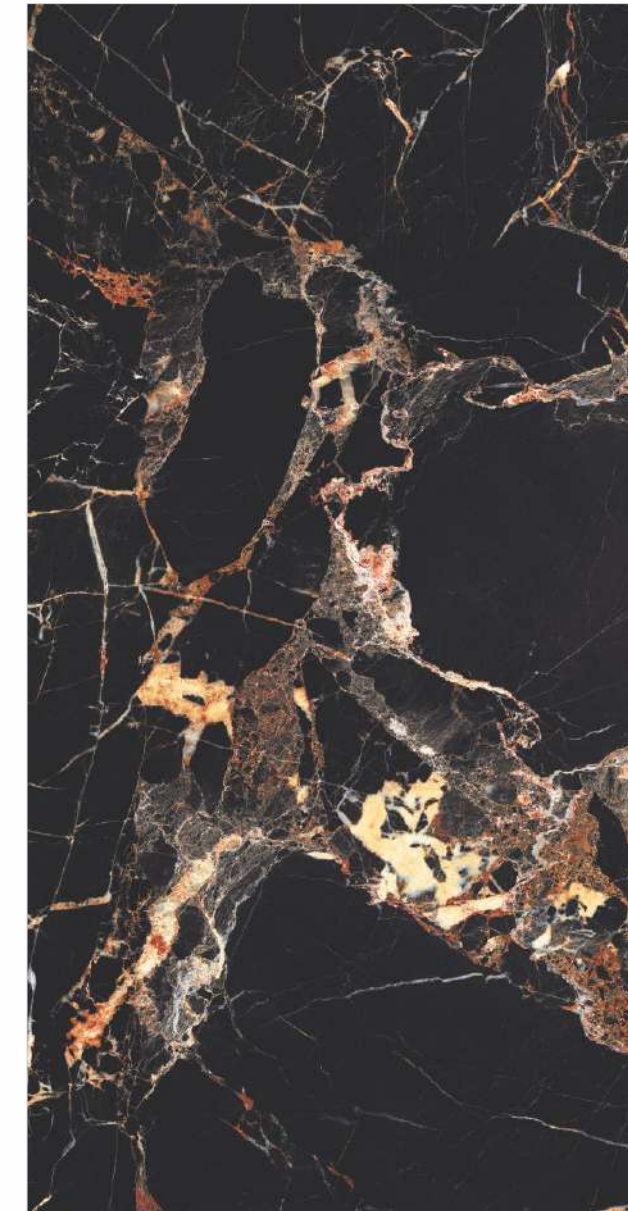

Regal Montmarte Nero

Faces - 2
Surface - **Evan**
Type - **GVT**
Size - 800x1600mm

Click Here 

Regal Levadia Black

Faces - 3
Surface - **Evan**
Type - **GVT**
Size - 800x1600mm

Click Here 

**VERSATILE
FINESSE**