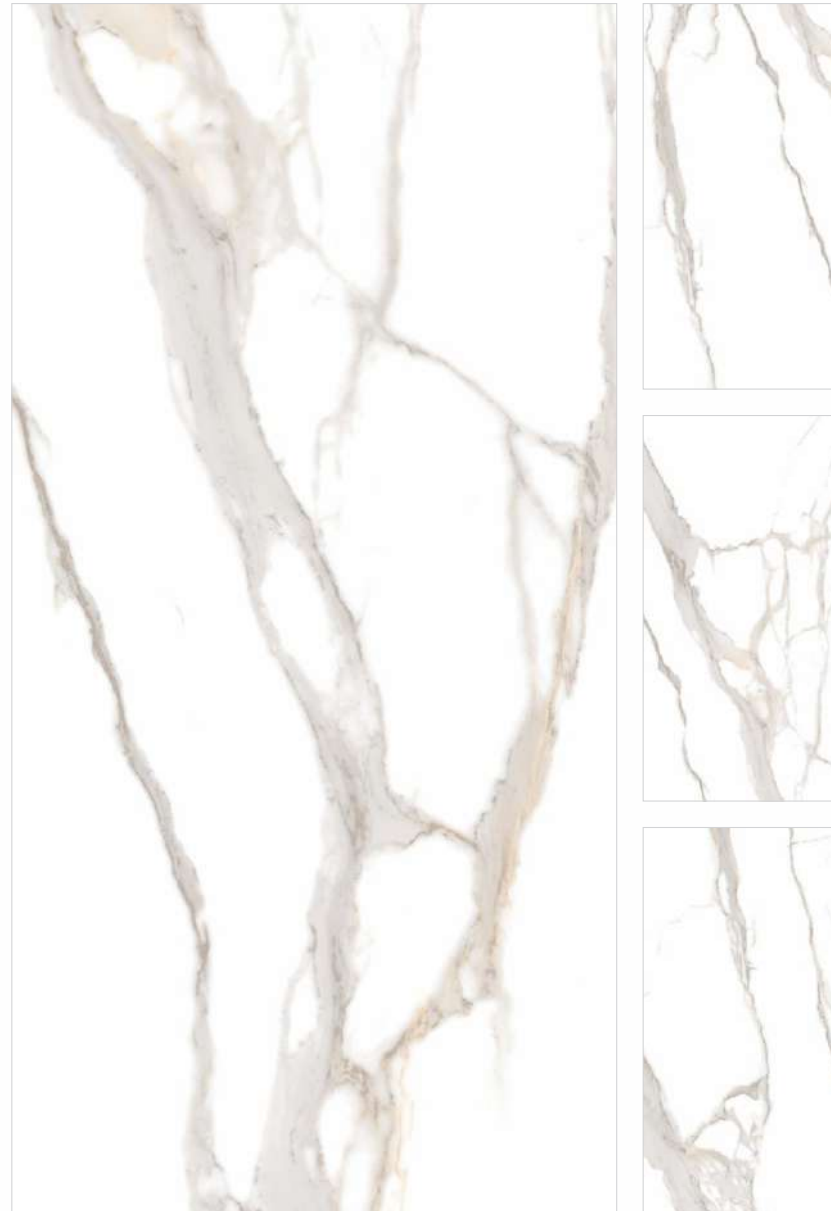

Regal Statuario Muse

Faces - 5
Surface - **Evan**
Type - **GVT**
Size - **800x1600mm**

Click Here