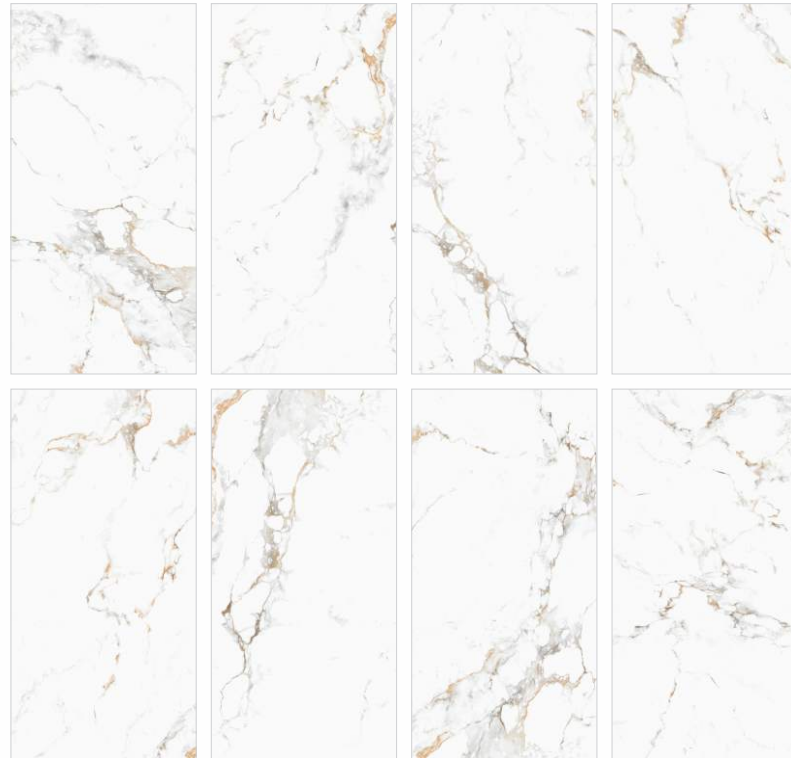

Royal Borghini Gold
Faces - 8