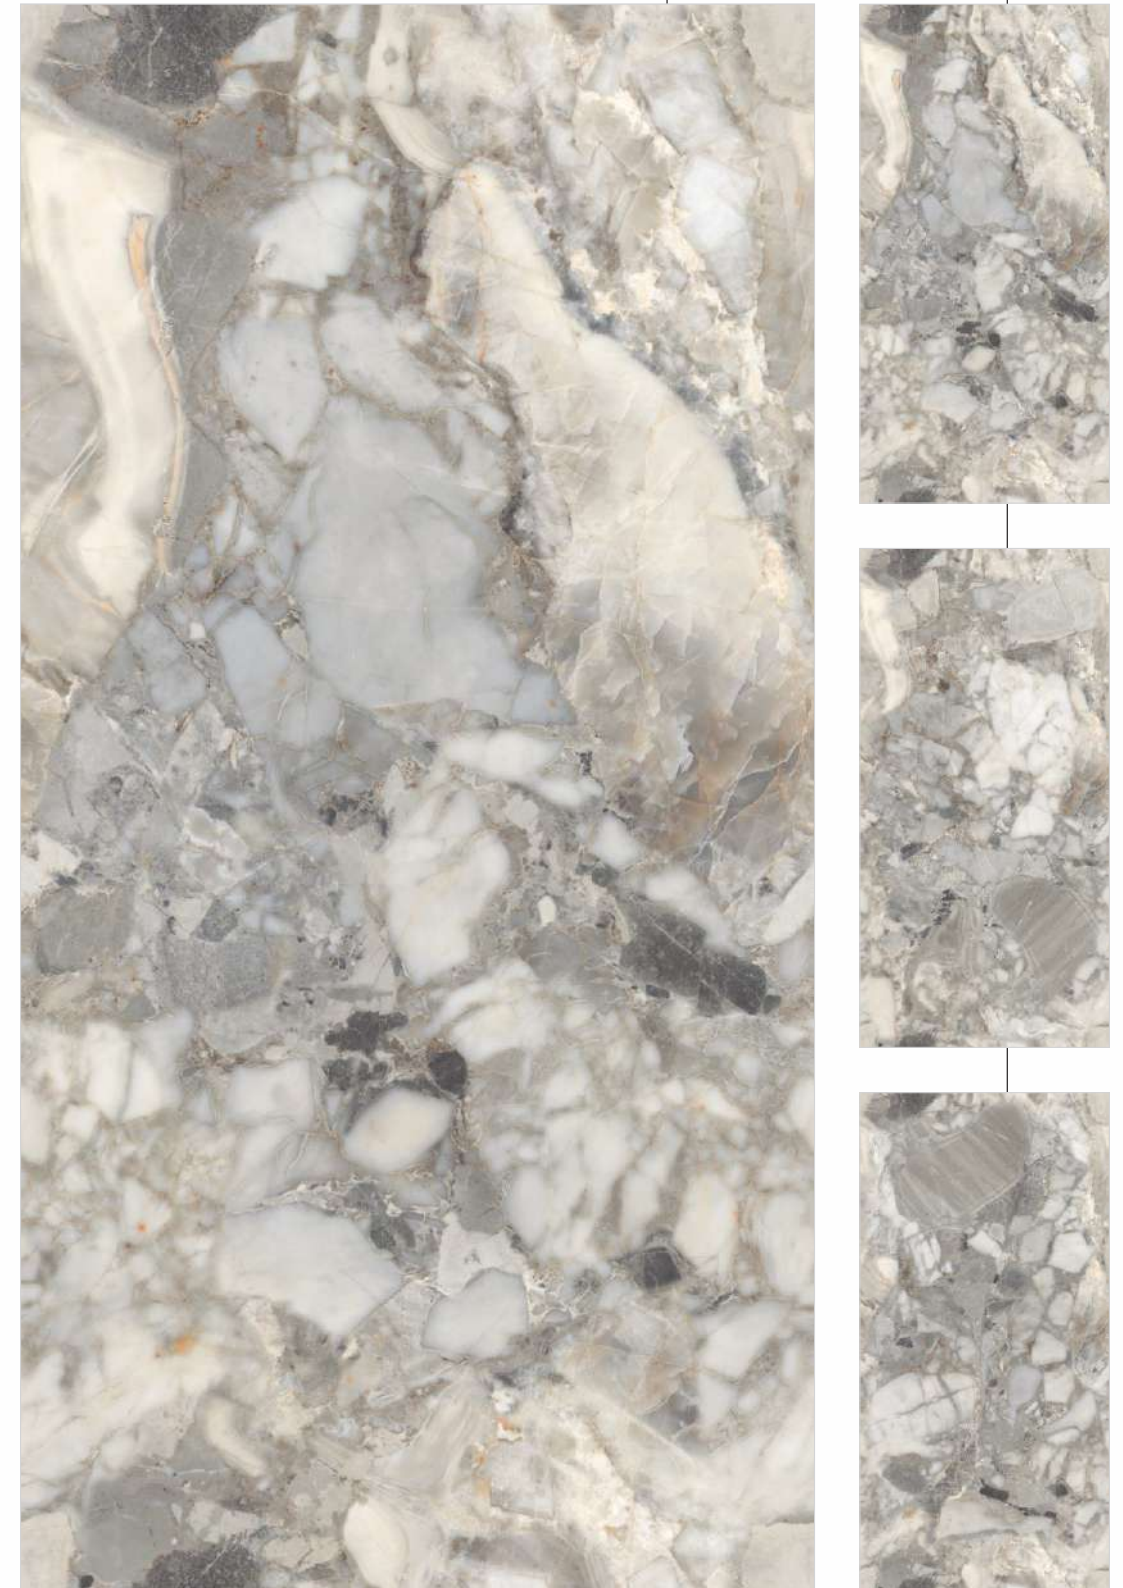

Faces

Regal Aragonite White

3