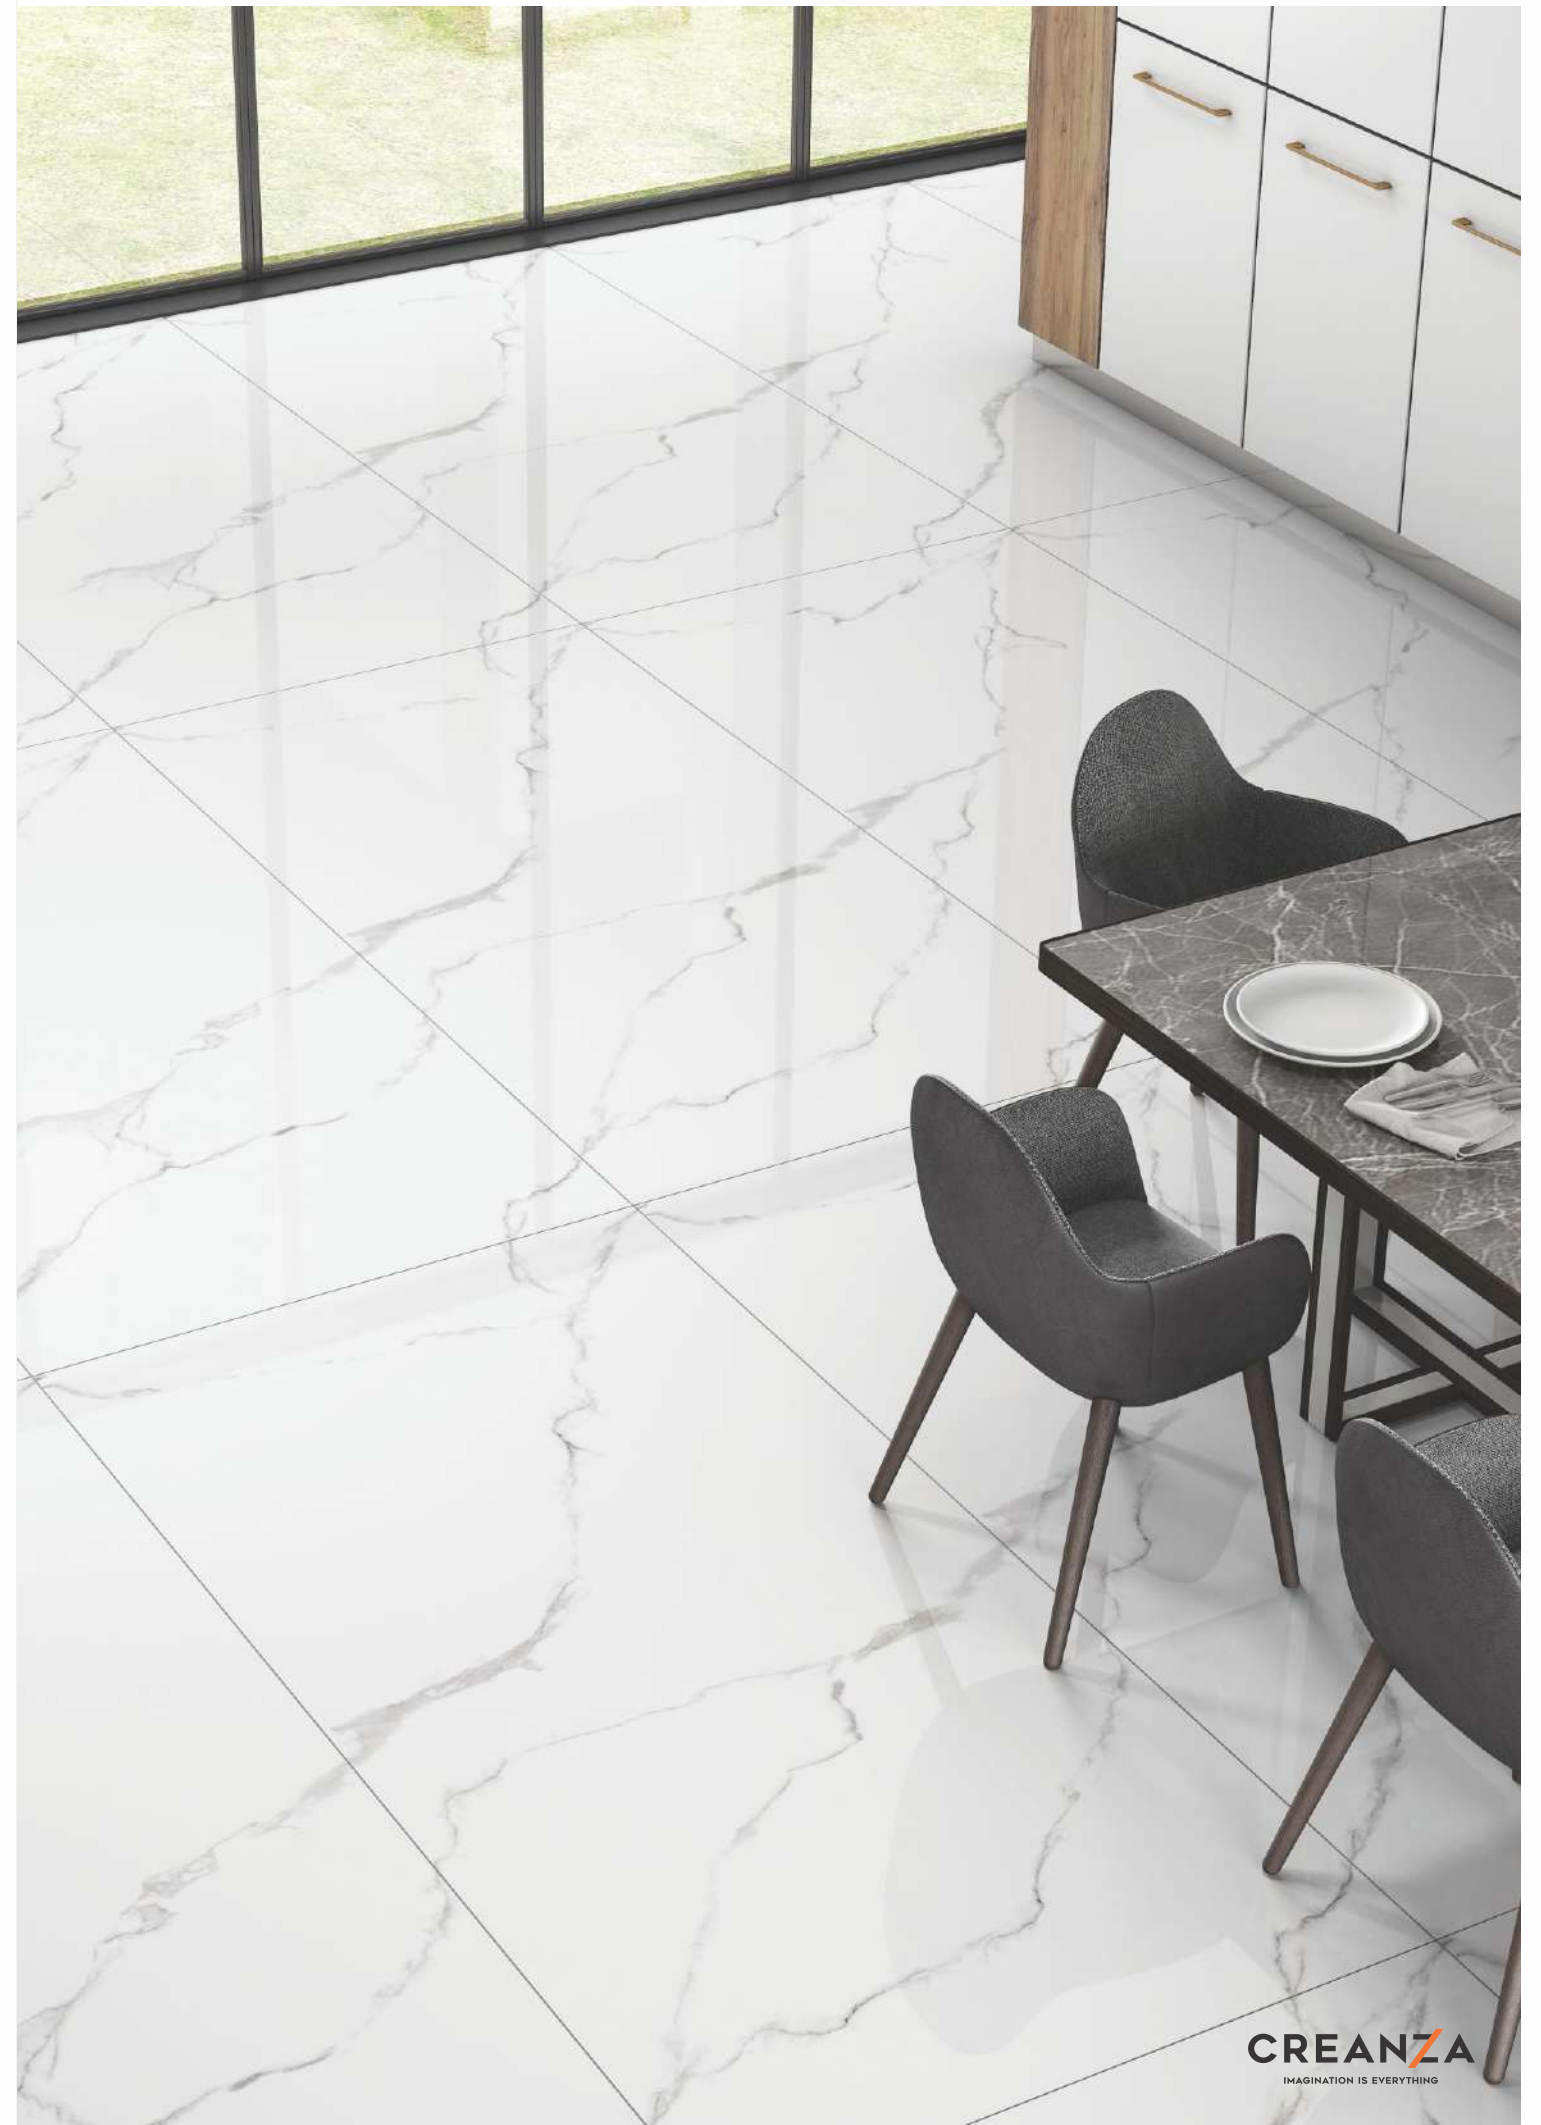

800x1600mm

Colour  
Moods

LA STRA  
THE NEXT GEN SLAB

Regal Statuario Winds

Faces

3

SEAMLESS

CREANZA  
IMAGINATION IS EVERYTHING