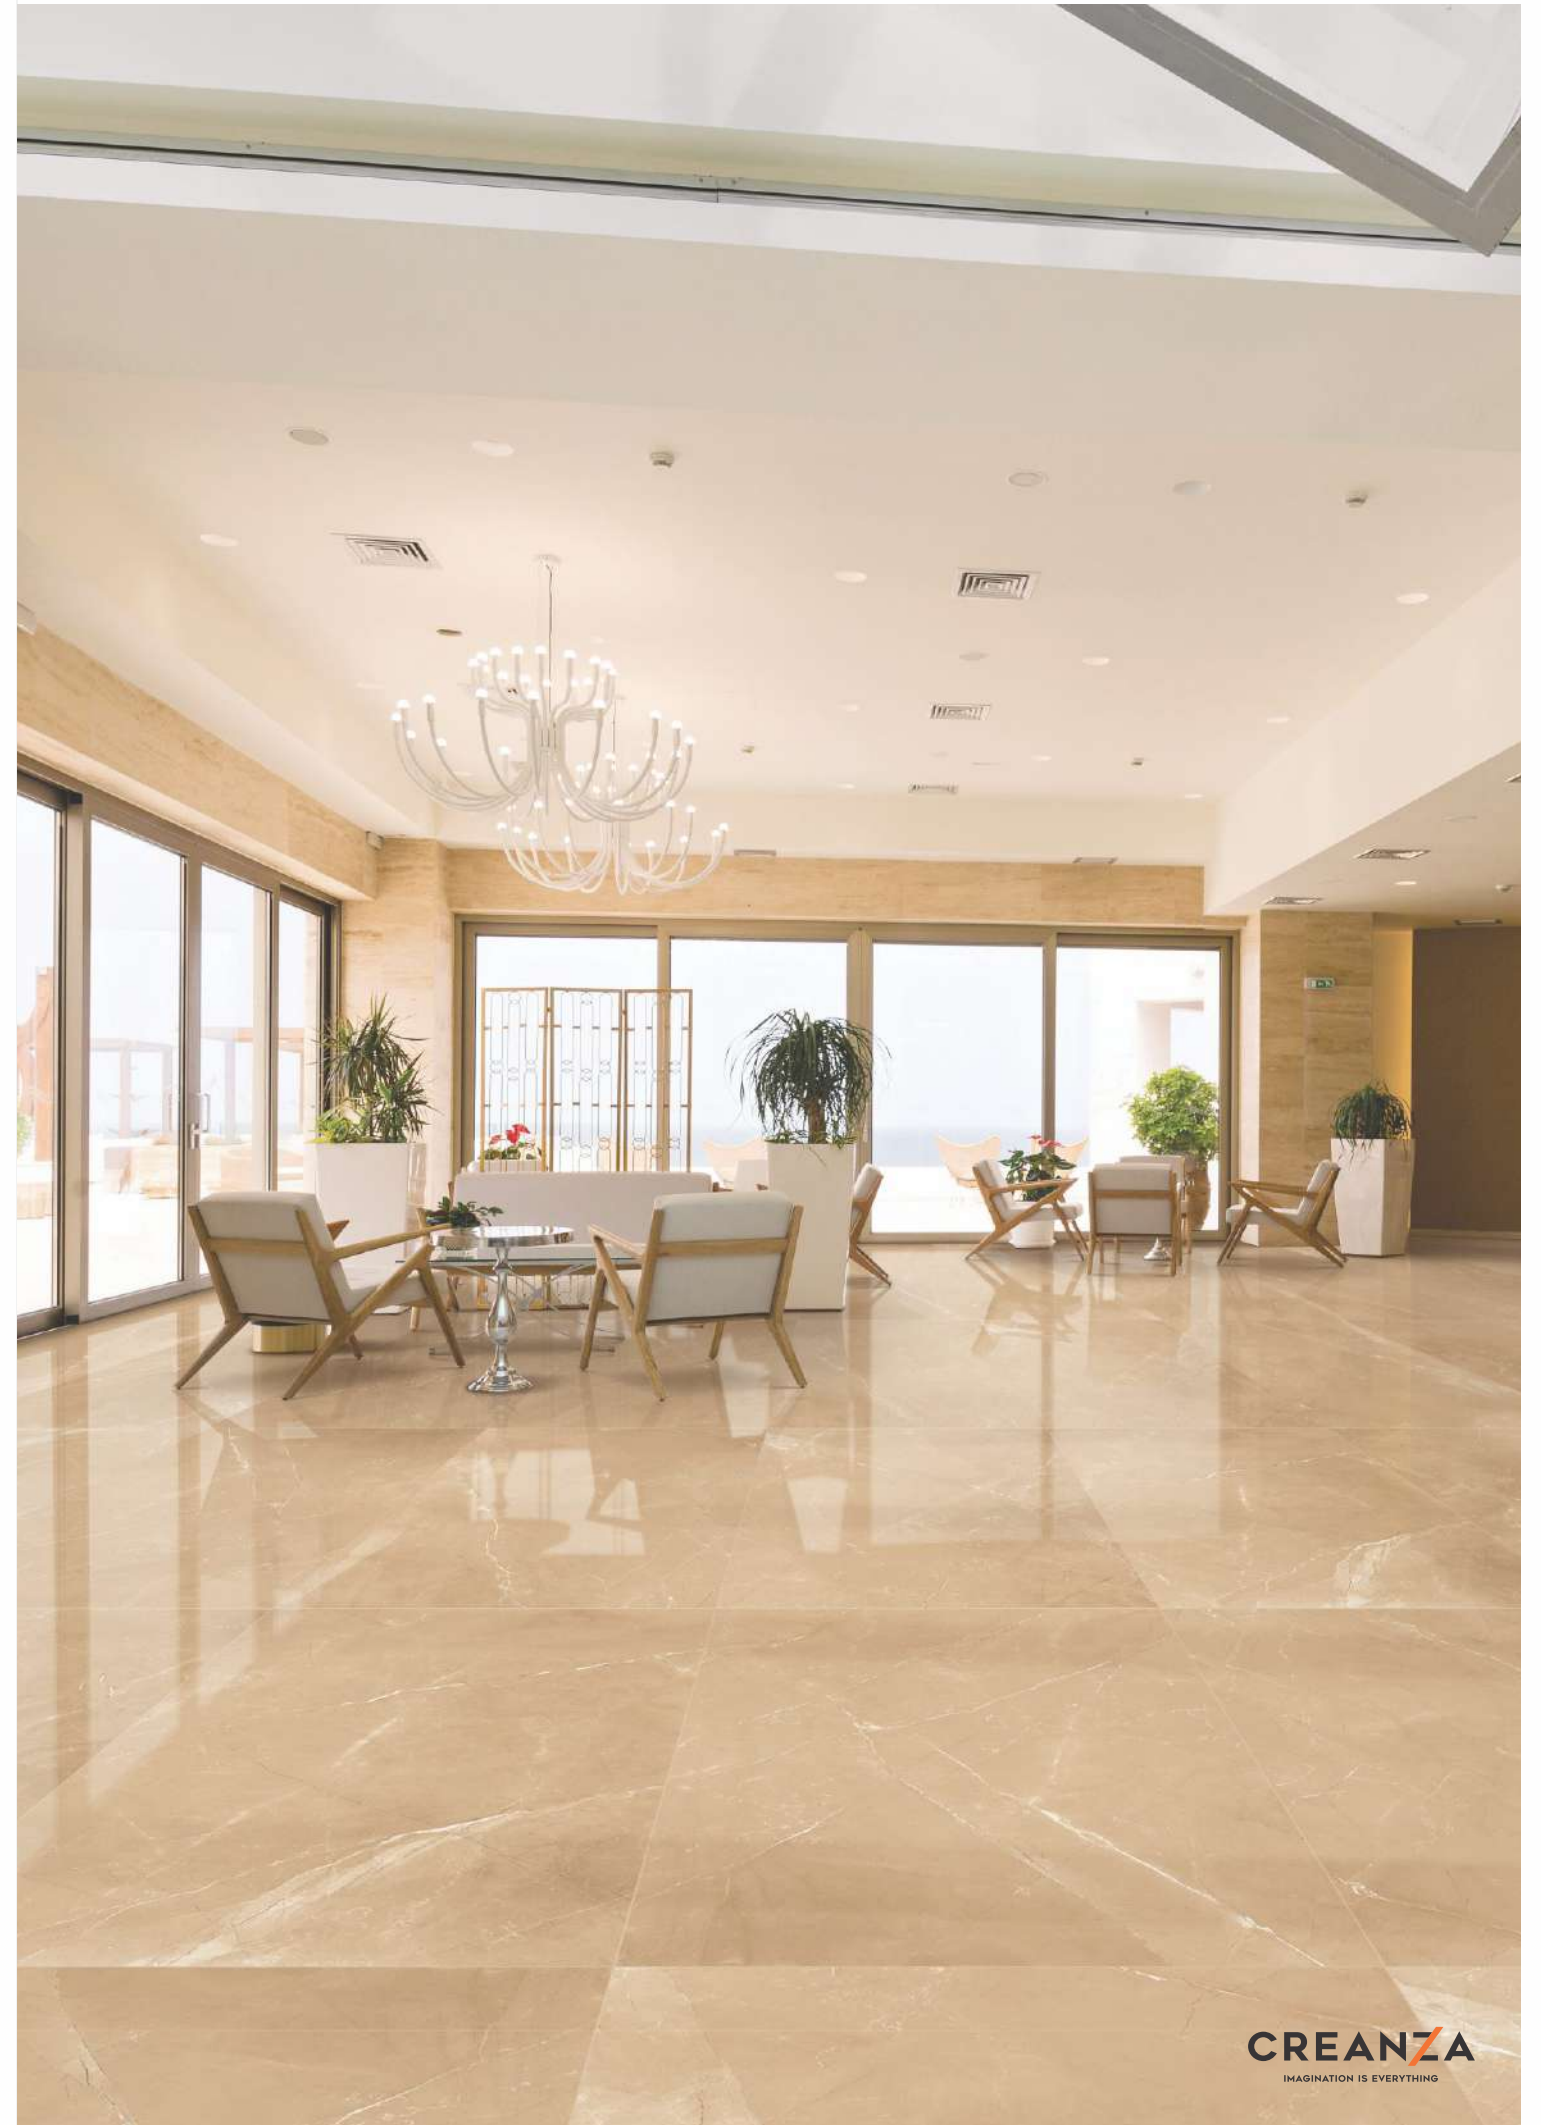

High Gloss
Finish

800x1600mm

Colour
Moods

LA STRA
THE NEXT GEN SLAB

Regal Pulpis Gold

Faces

4

CREANZA
IMAGINATION IS EVERYTHING