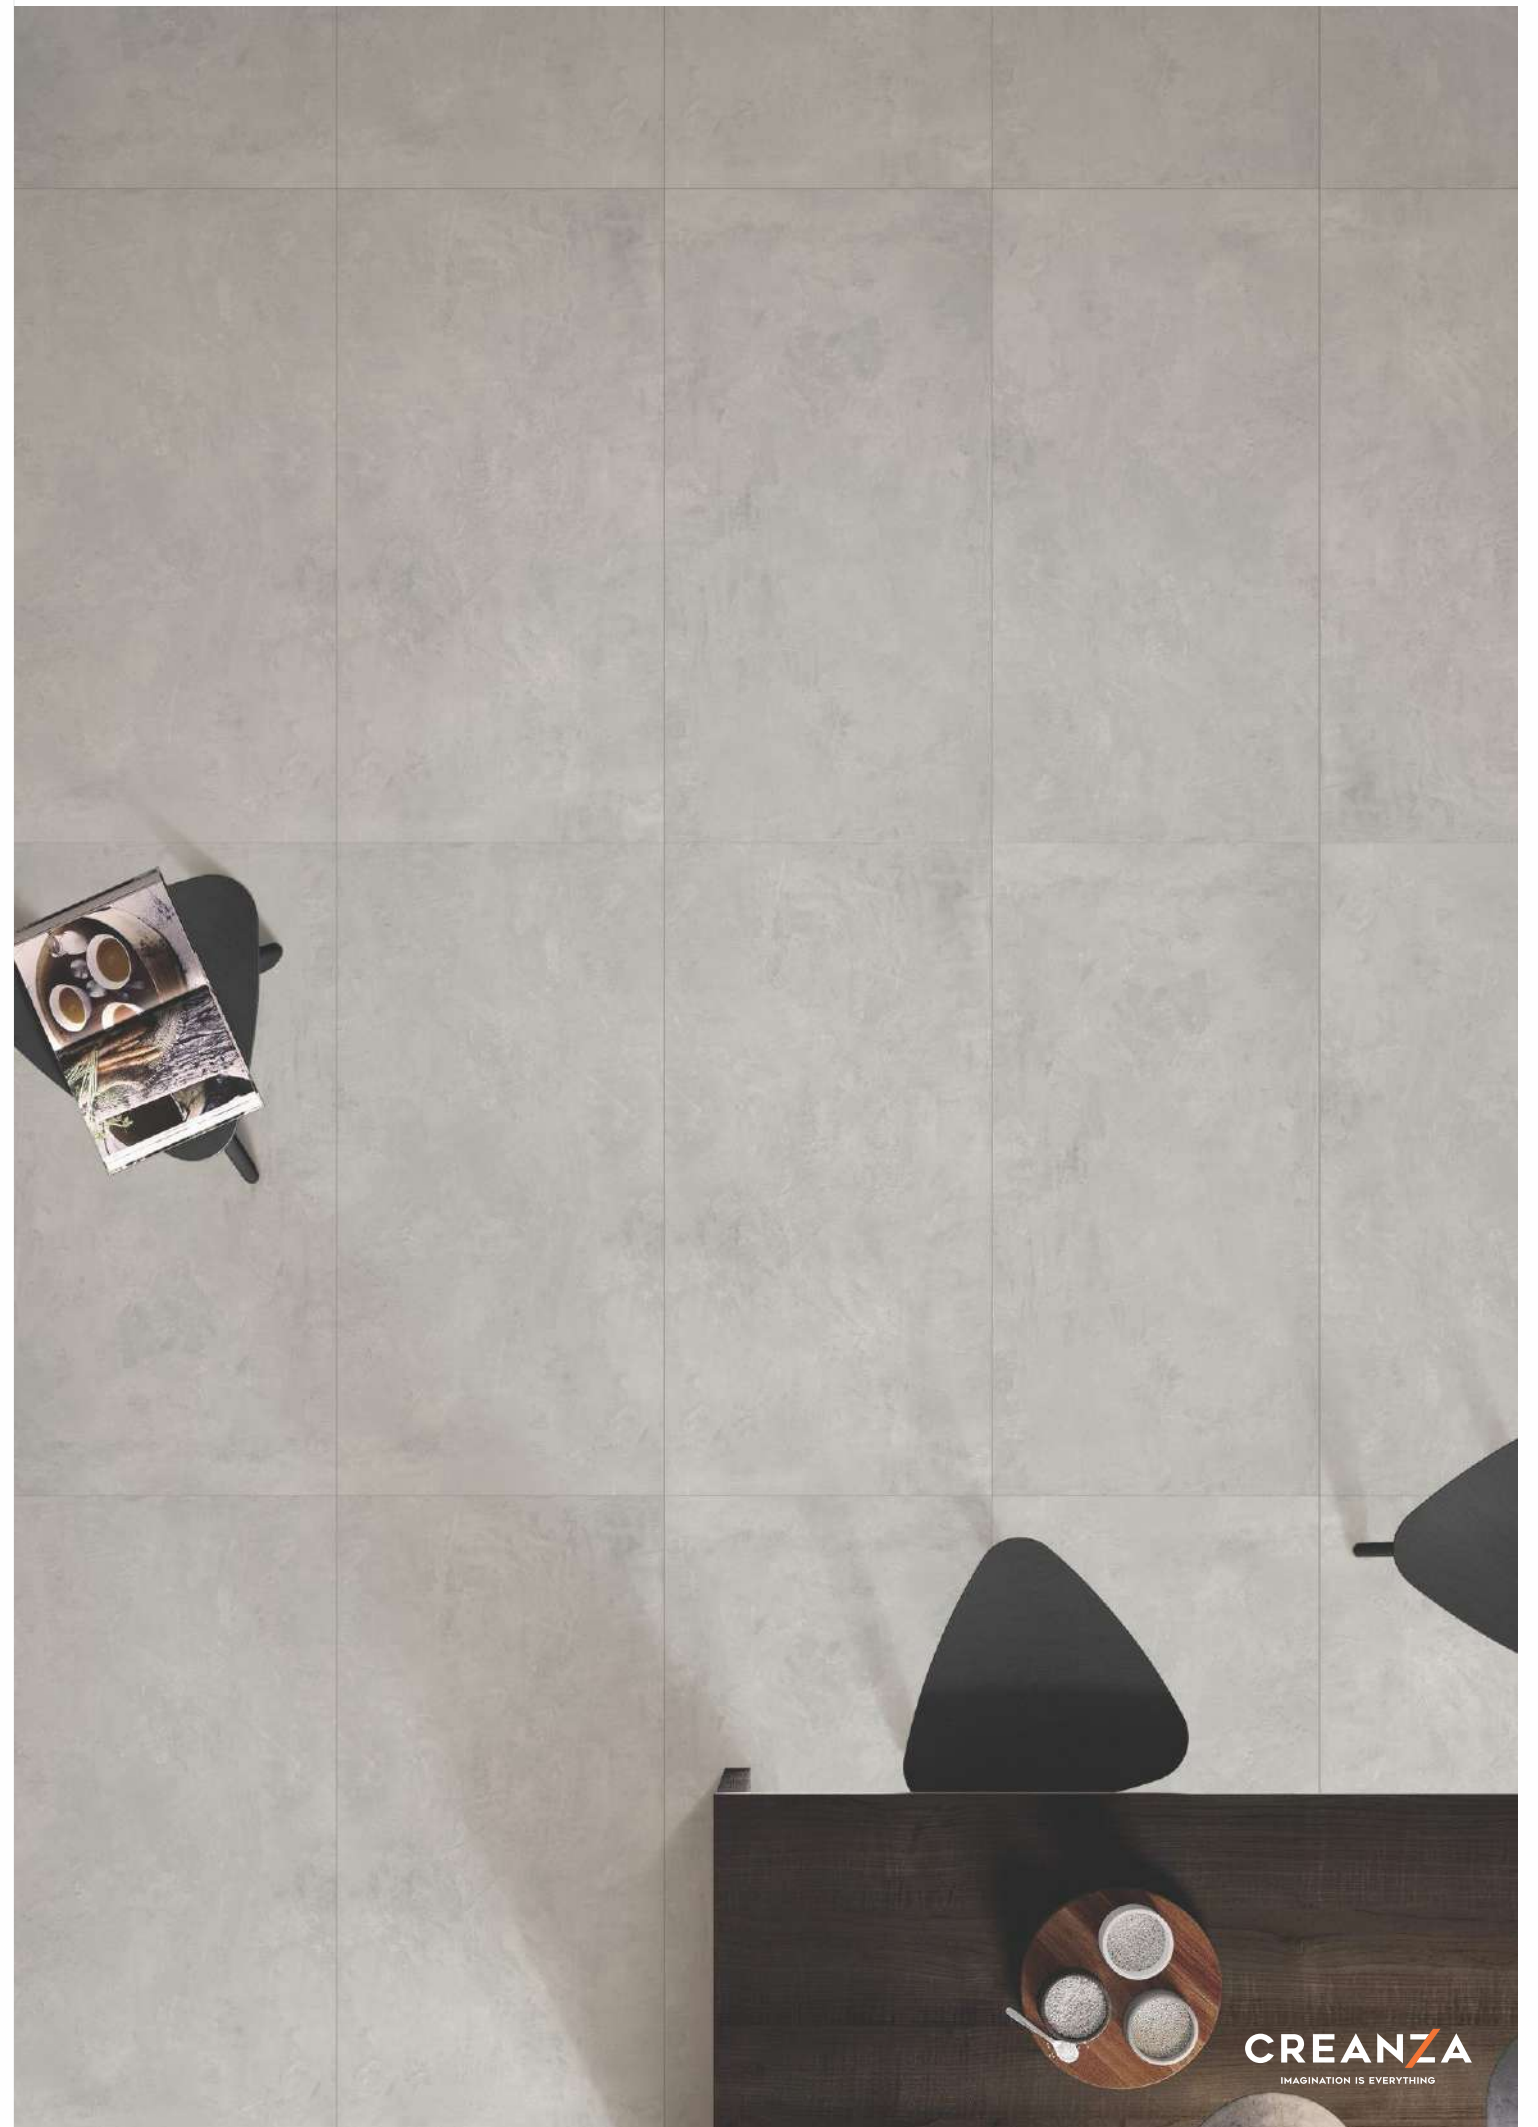

800x1600mm

Colour  
Moods

LA STRA  
THE NEXT GEN SLAB

Regal Symphony  
Gris

Faces

3

CREANZA  
IMAGINATION IS EVERYTHING

Collection