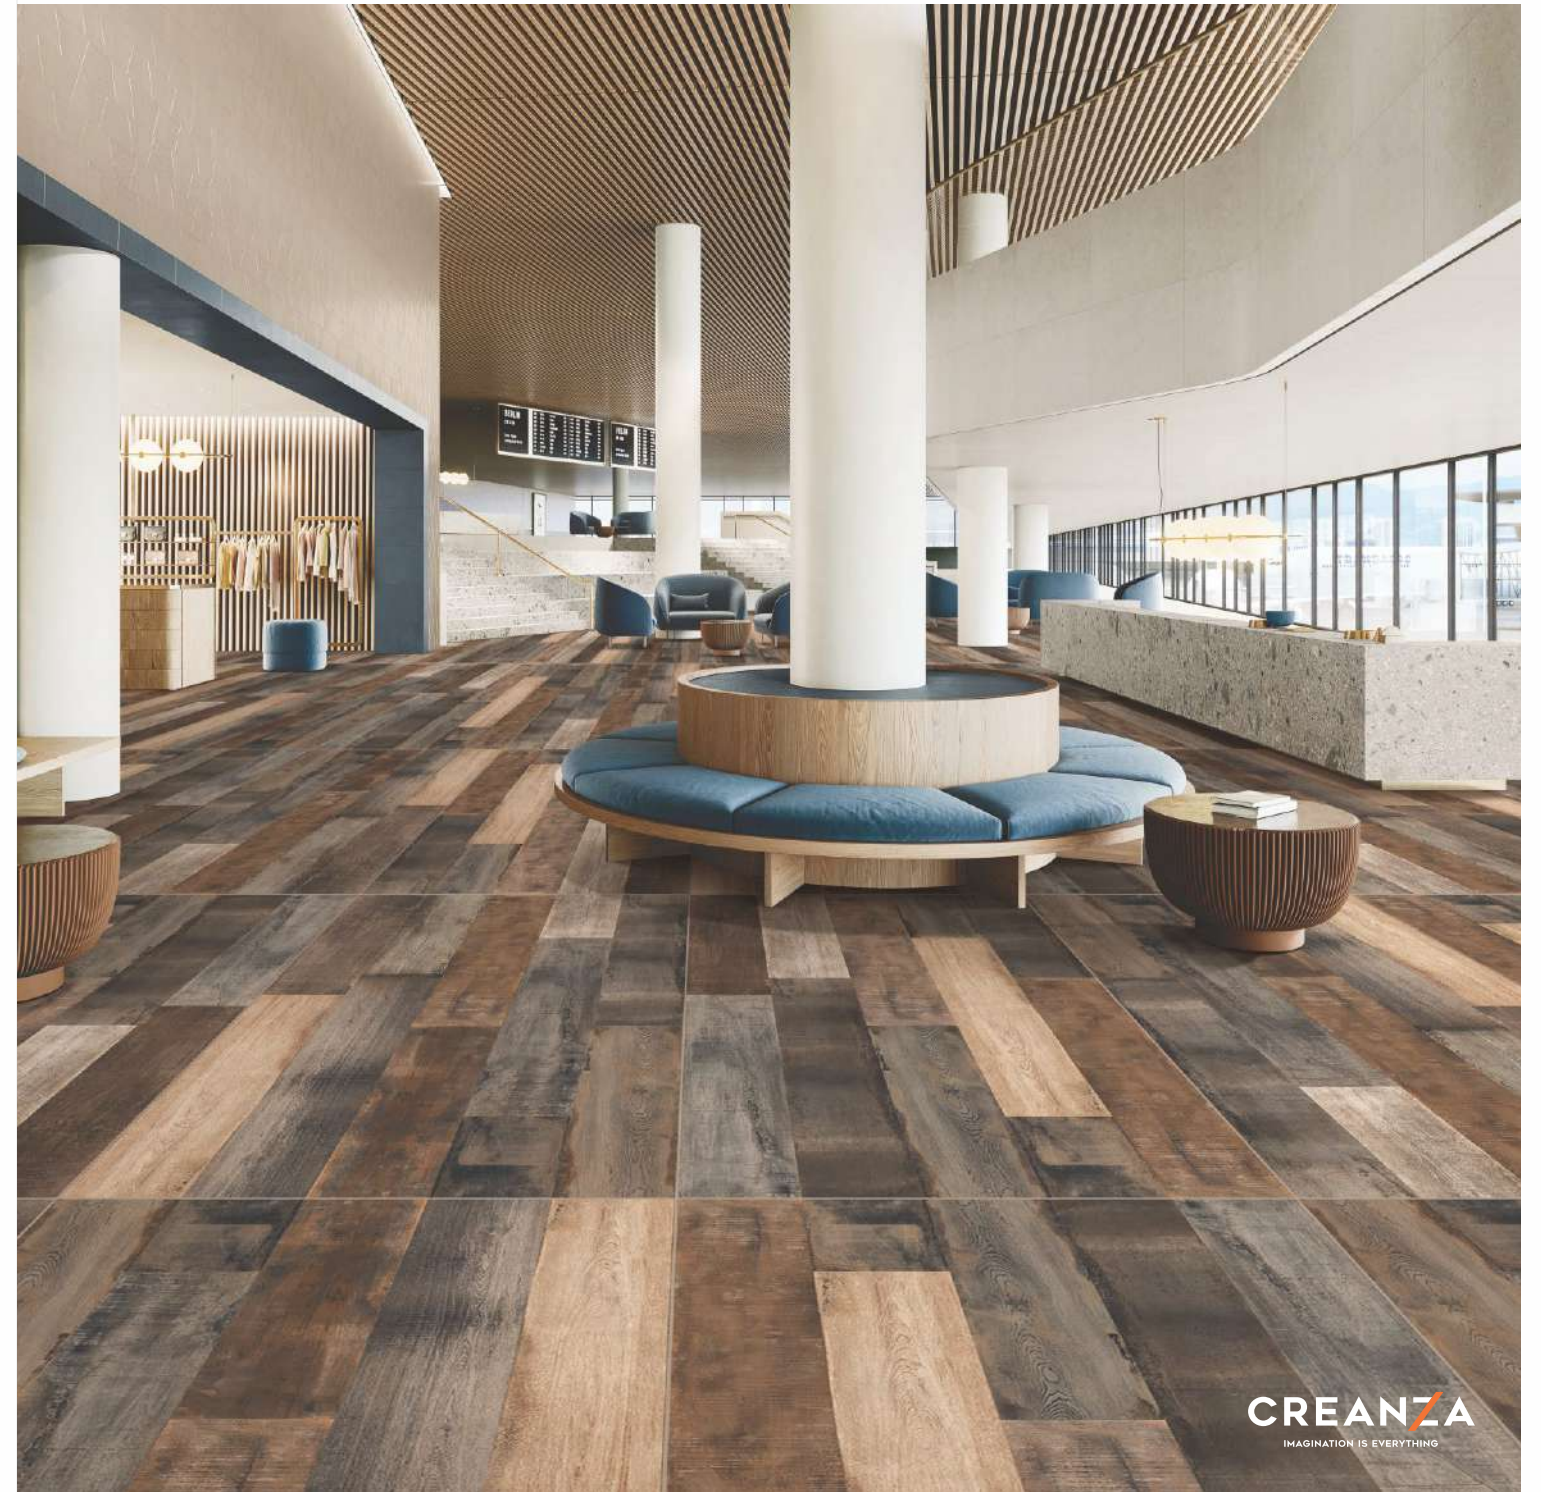

Rustic with glossy ink
Finish

800x1600mm

LA STRA
THE NEXT GEN SLAB

Regal Corsica Natural

Faces

2

CREANZA
IMAGINATION IS EVERYTHING