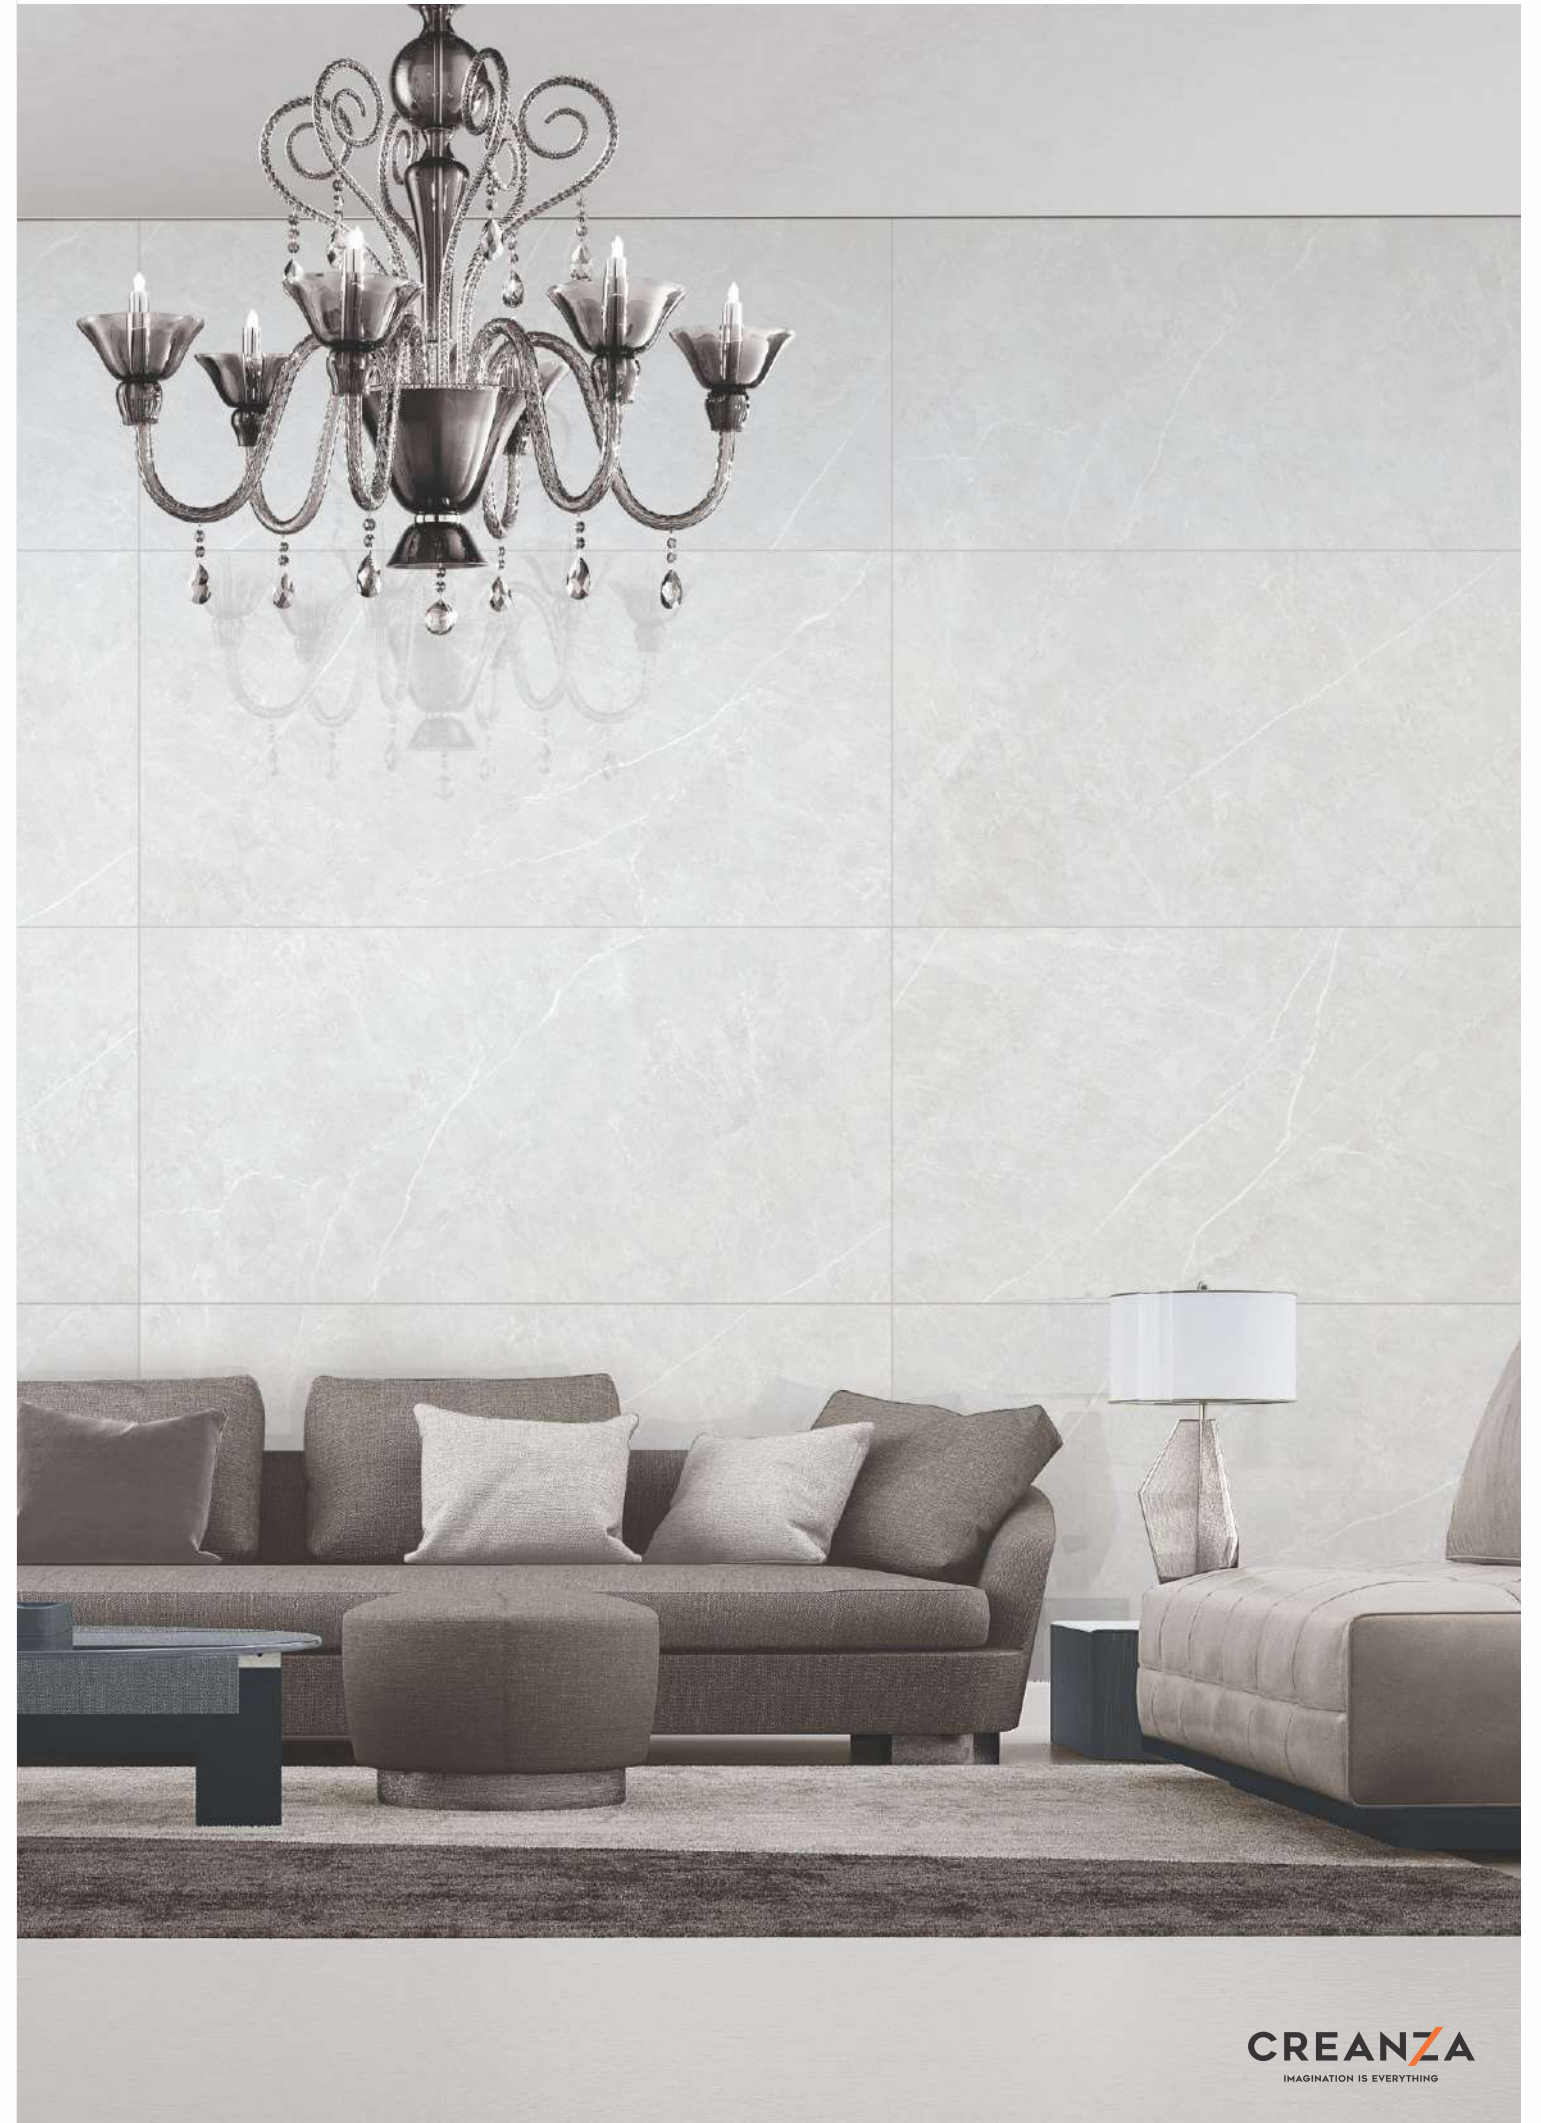

Glossy
Finish

800x1600mm

Colour
Moods

LA STRA
THE NEXT GEN SLAB

Regal Lumos Silver

Faces

4

CREANZA
IMAGINATION IS EVERYTHING