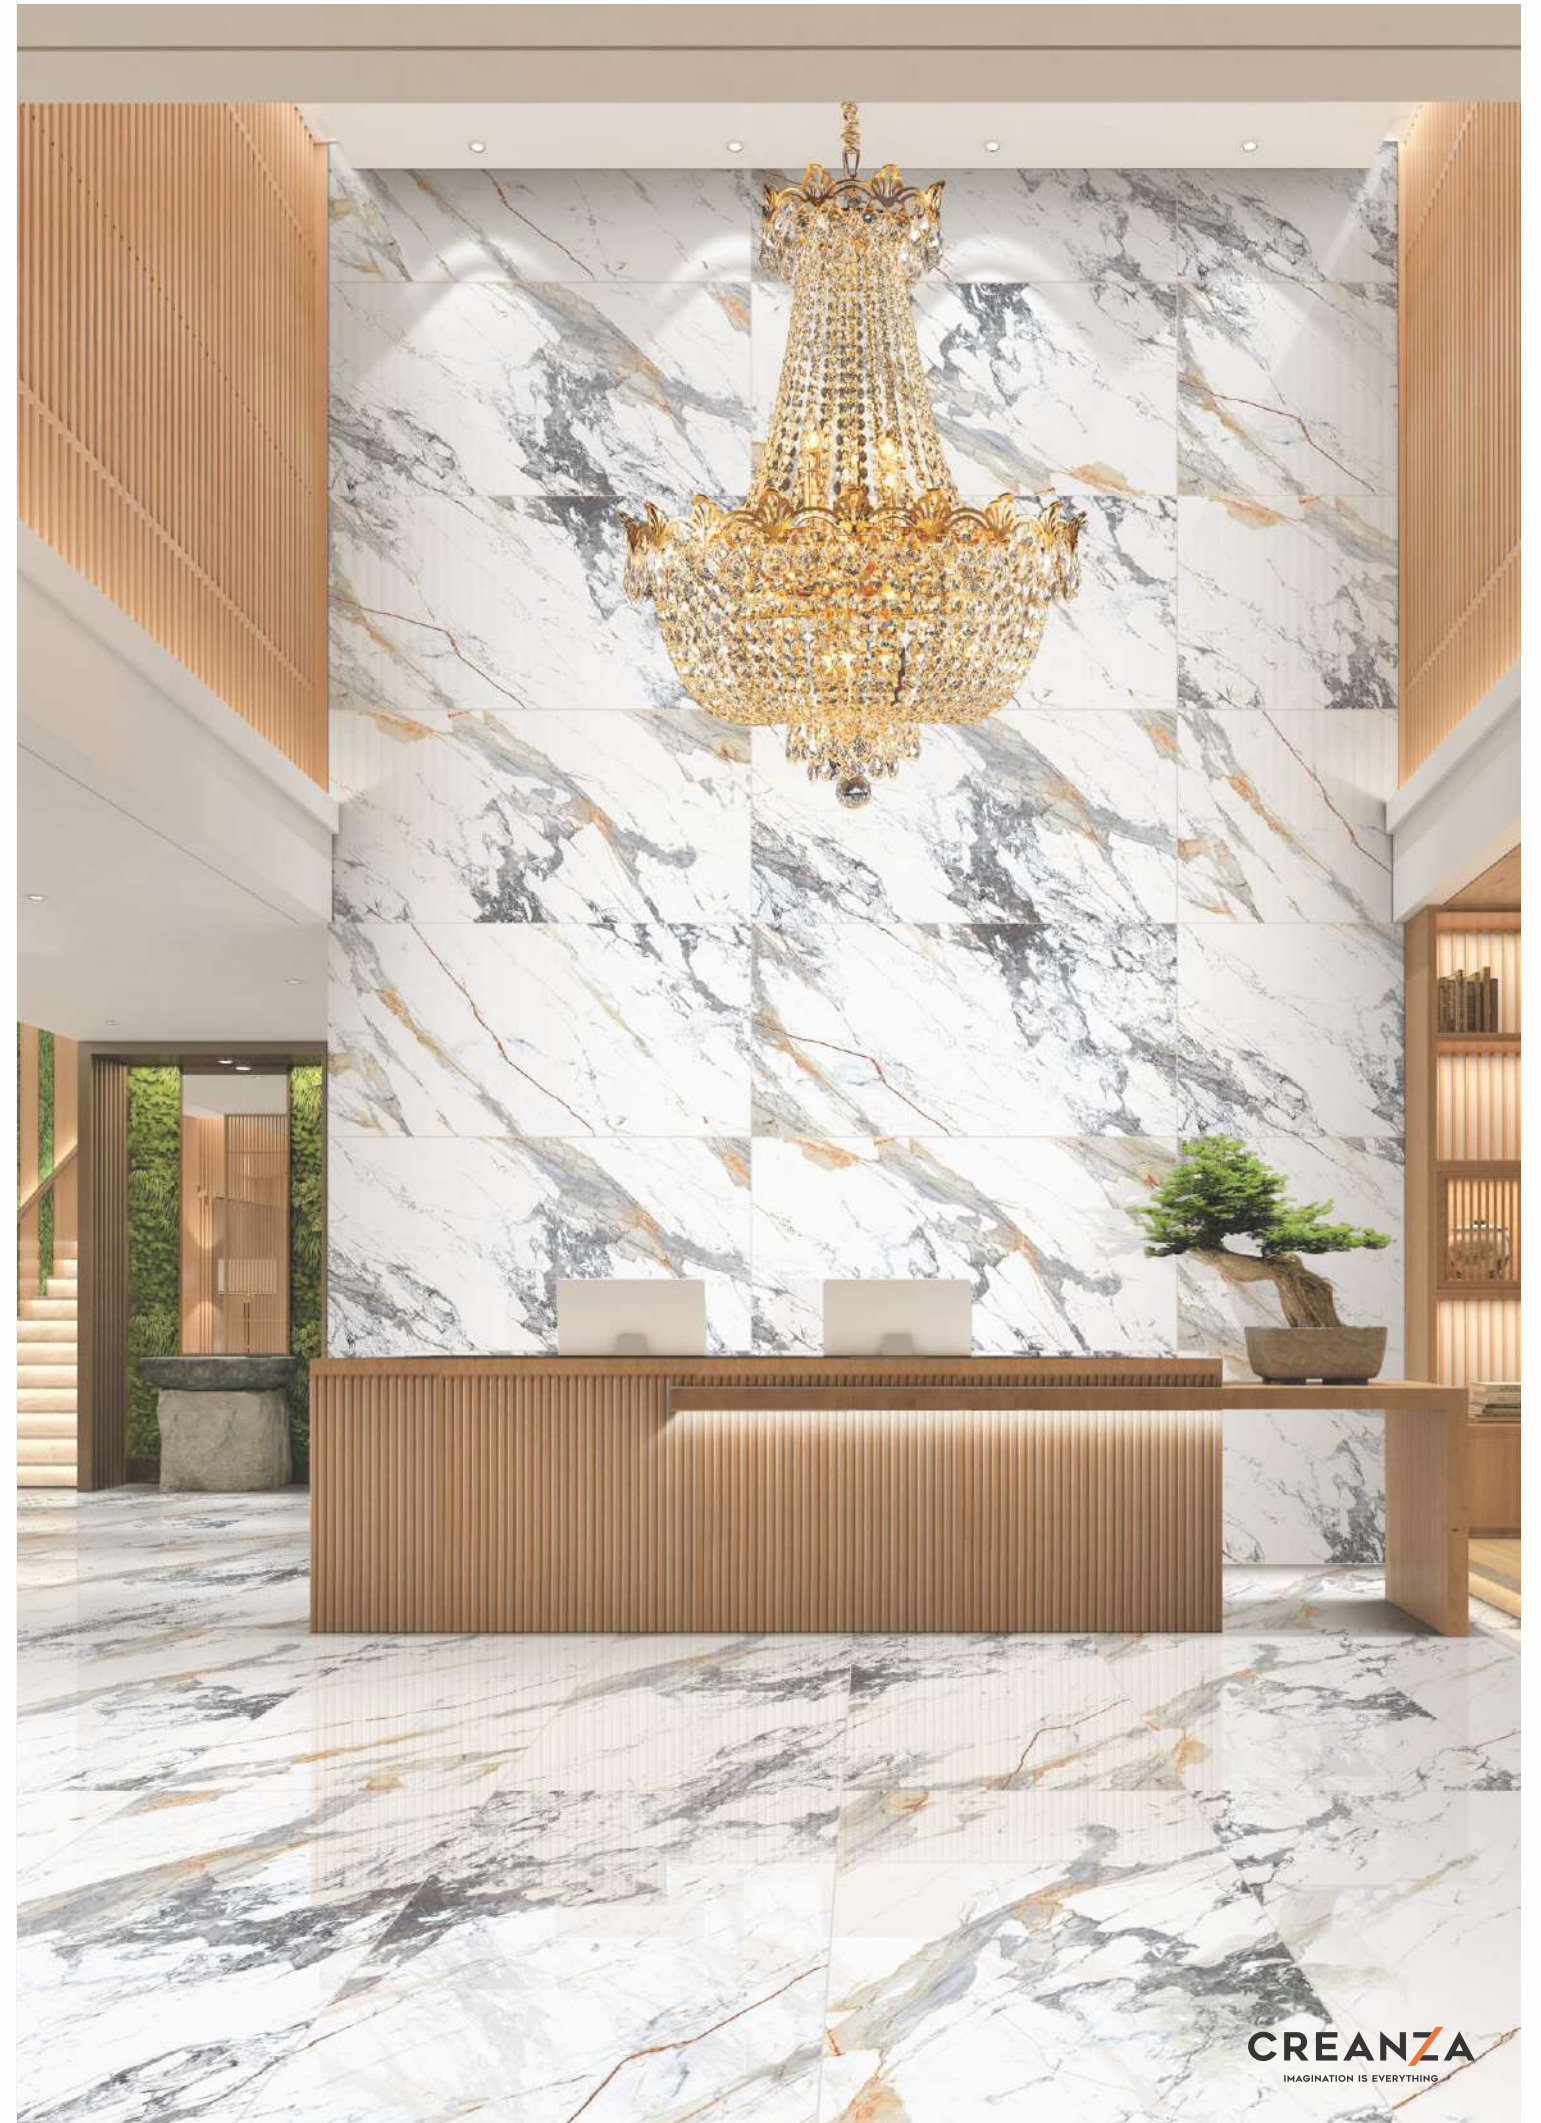

Glossy
Finish

800x1600mm

Colour
Moods

LA STRA
THE NEXT GEN SLAB

Regal Ibiza White

Faces

4

CREANZA
IMAGINATION IS EVERYTHING