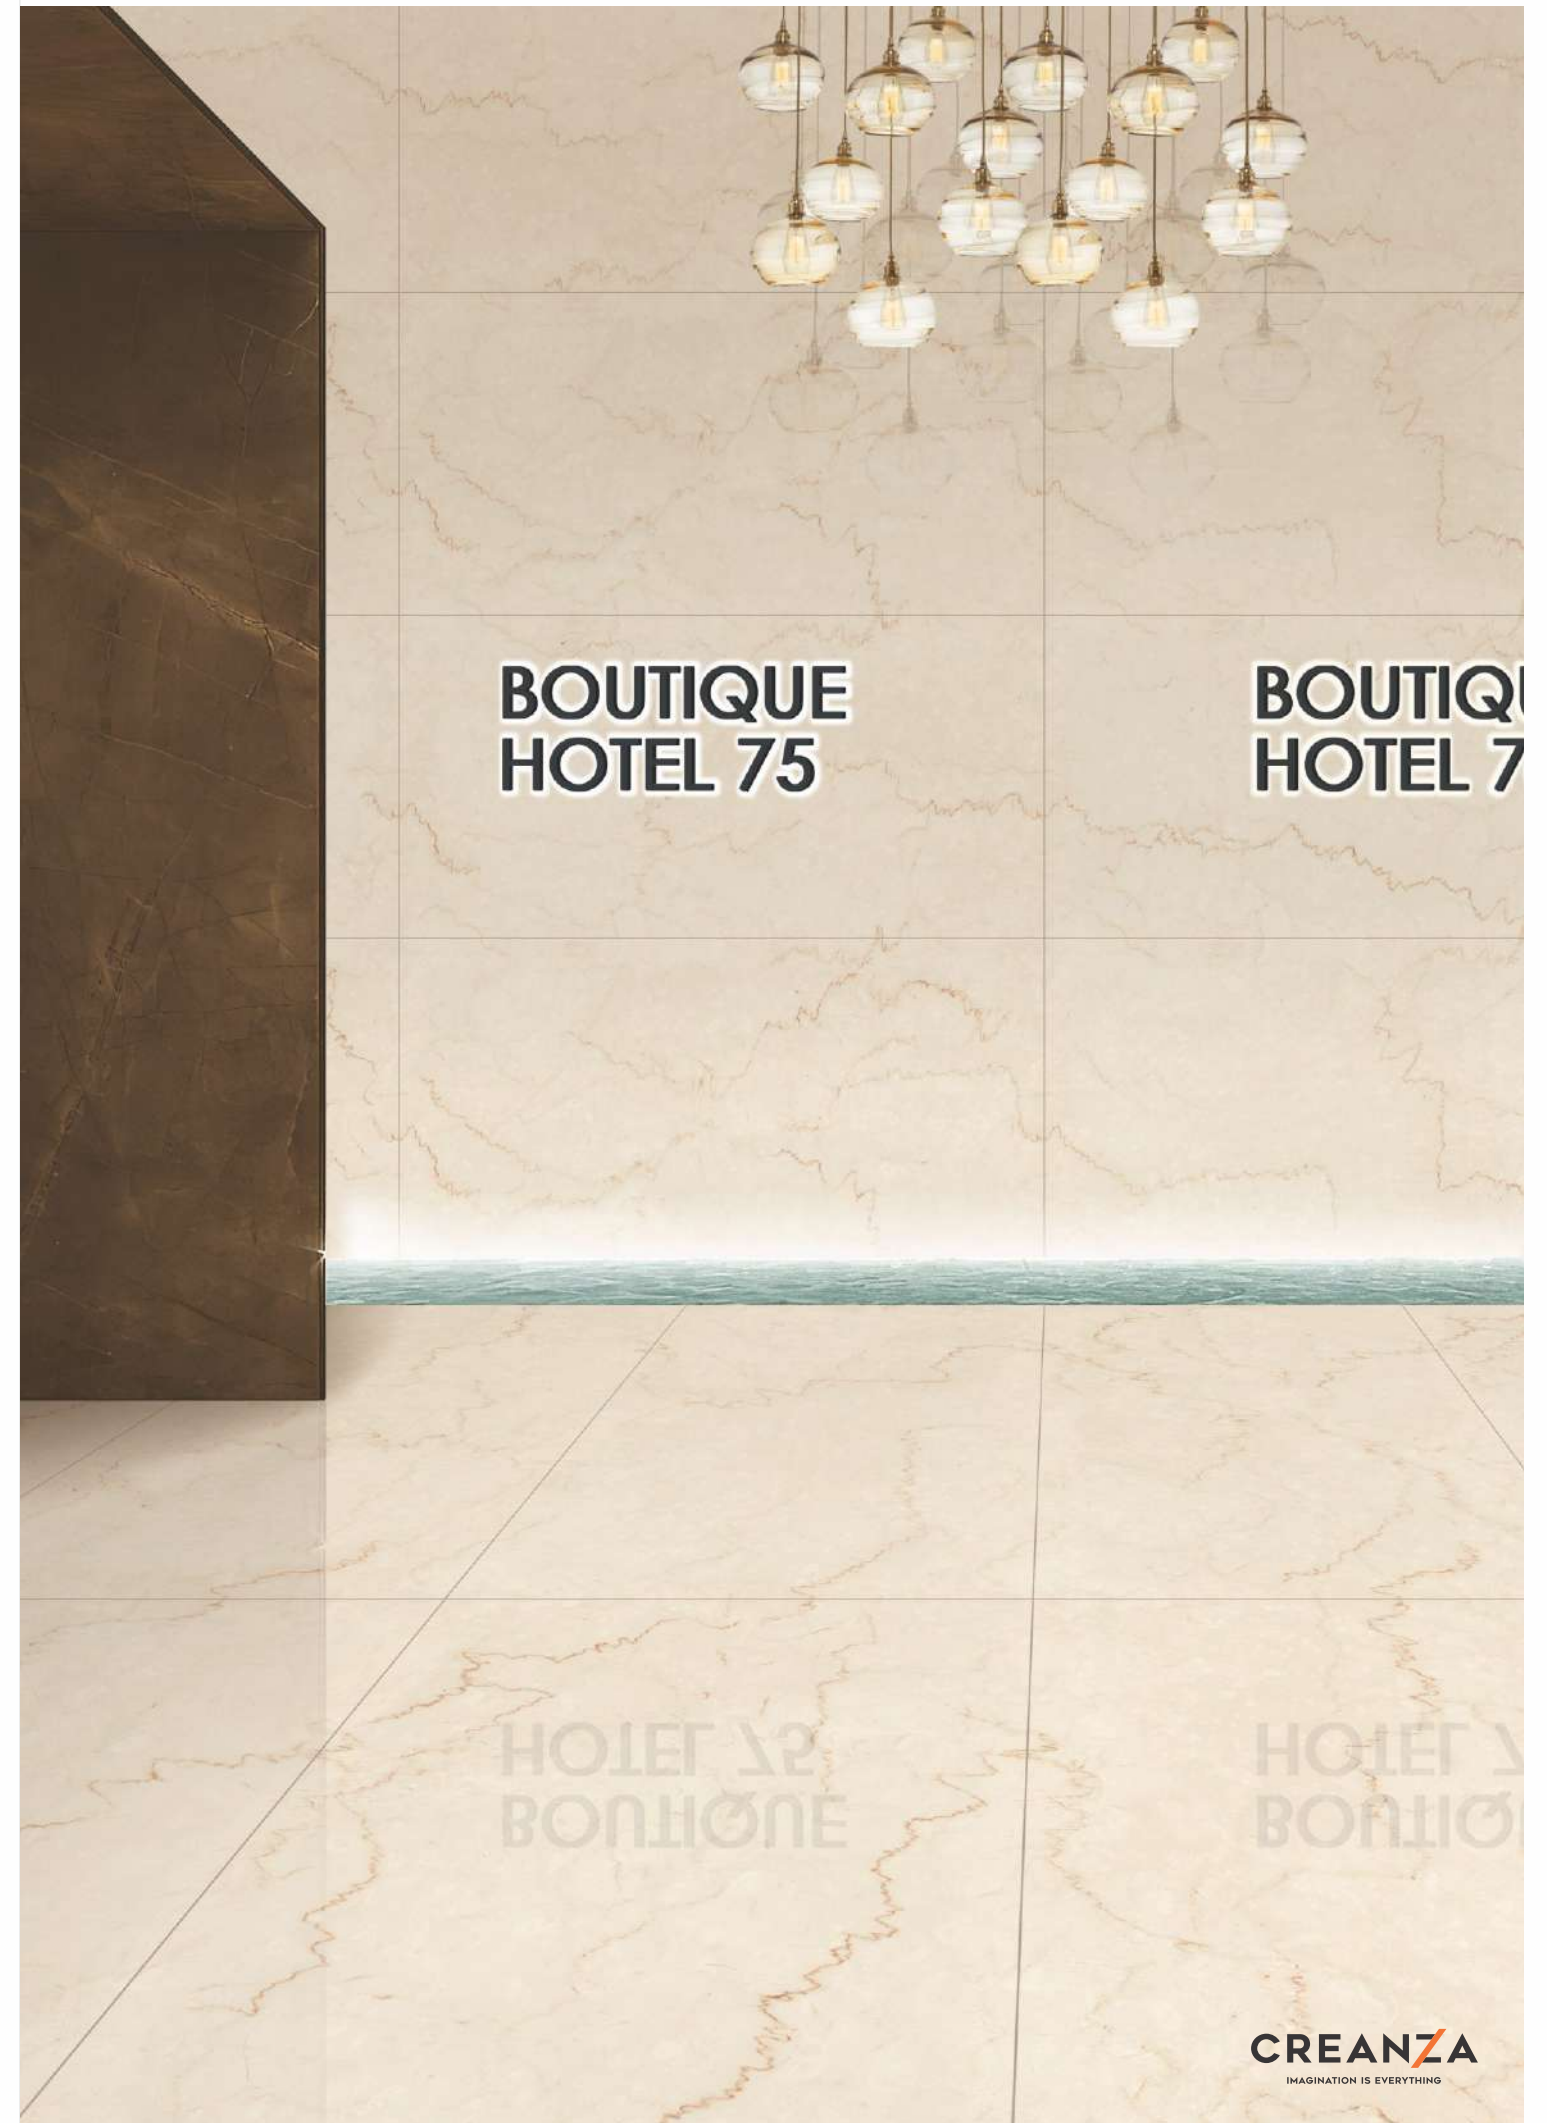

CREANZA
IMAGINATION IS EVERYTHING