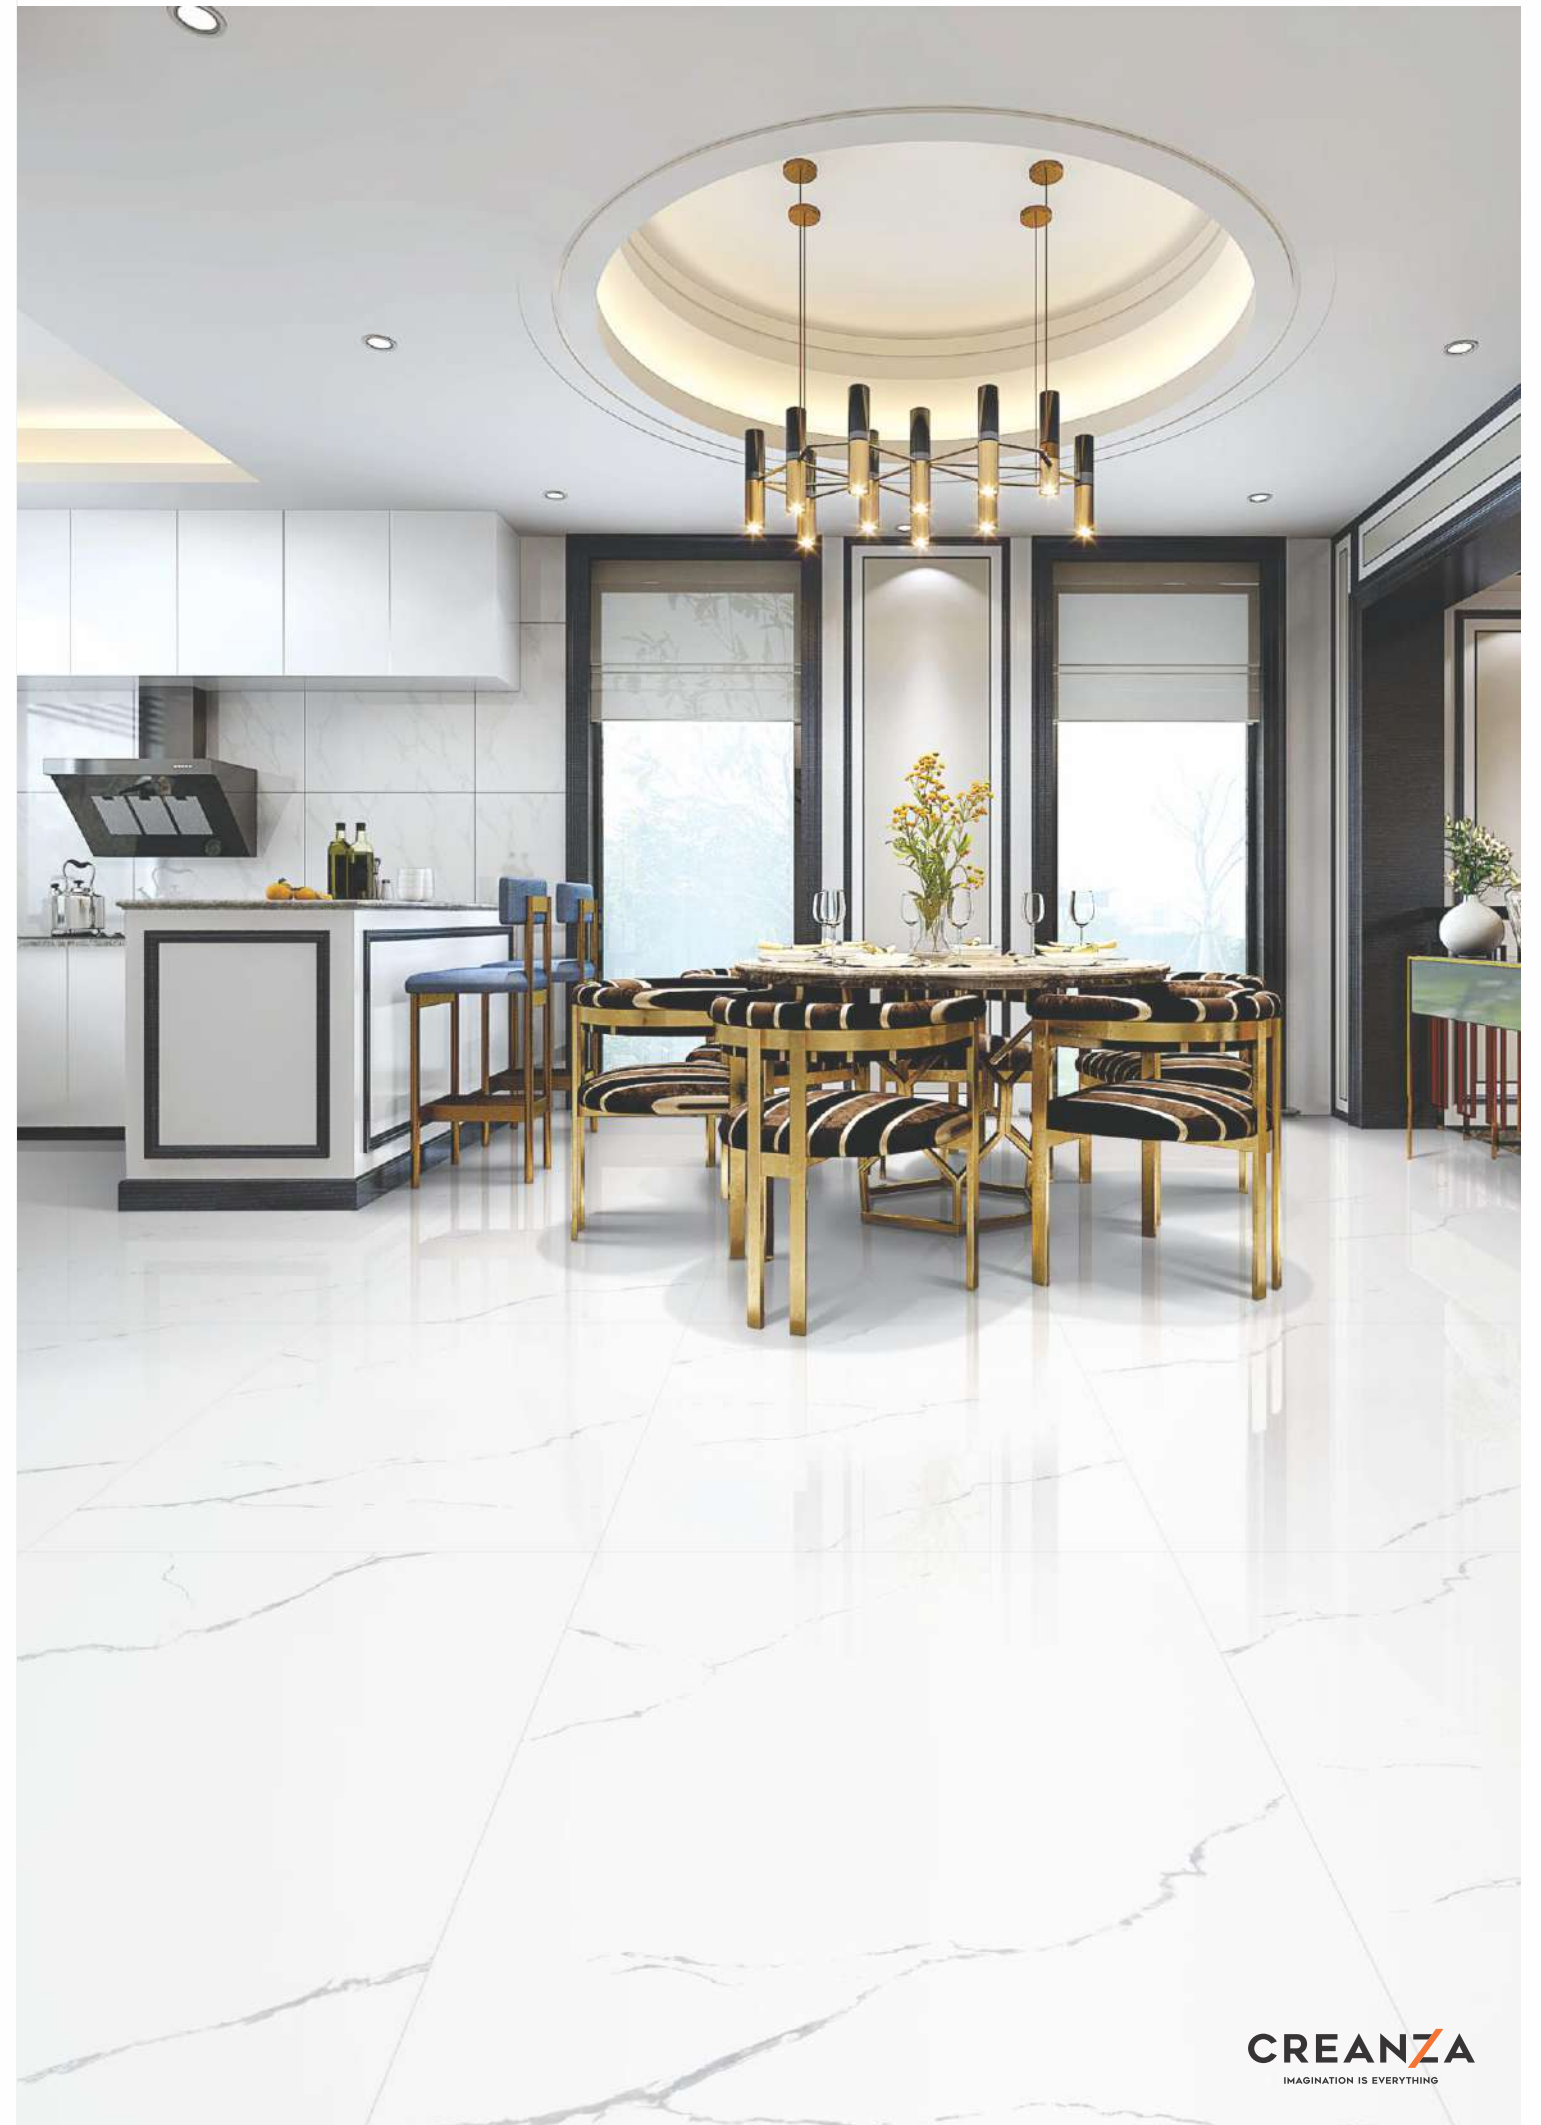

Glossy
Finish

800x1600mm

Colour
Moods

LA STRA
THE NEXT GEN SLAB

Regal Bianca

Faces

3

CREANZA
IMAGINATION IS EVERYTHING