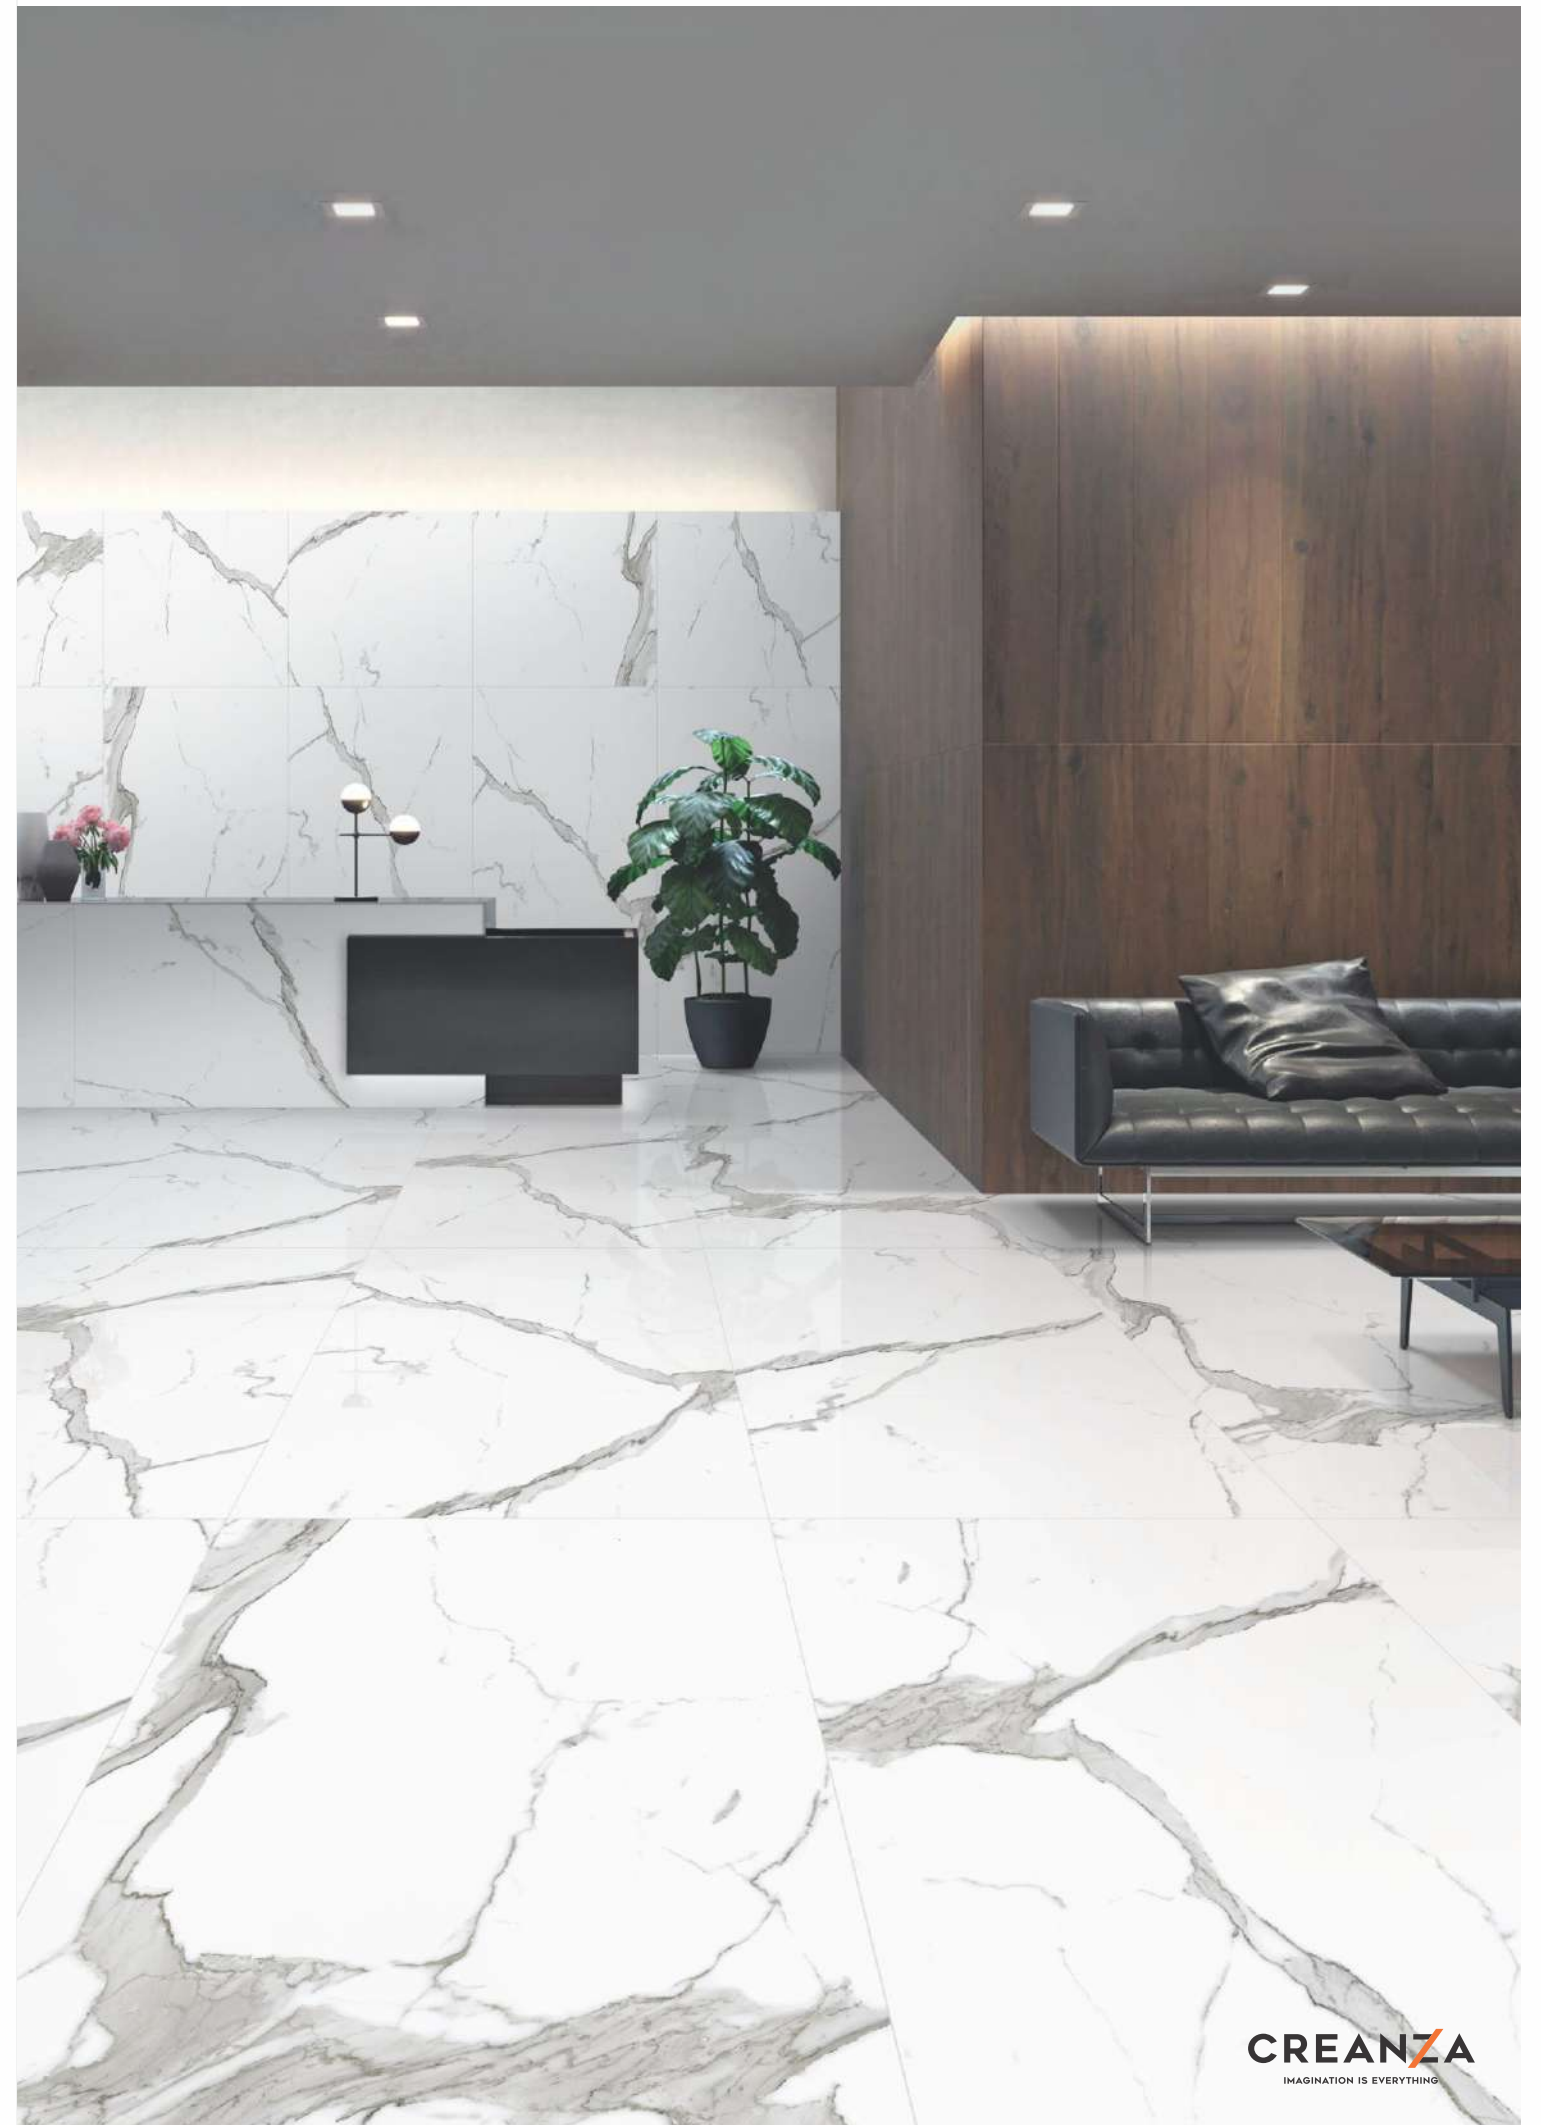

Glossy
Finish

800x1600mm

Colour
Moods

LA STRA
THE NEXT GEN SLAB

Regal Aspen Satvario

Faces

4

CREANZA
IMAGINATION IS EVERYTHING