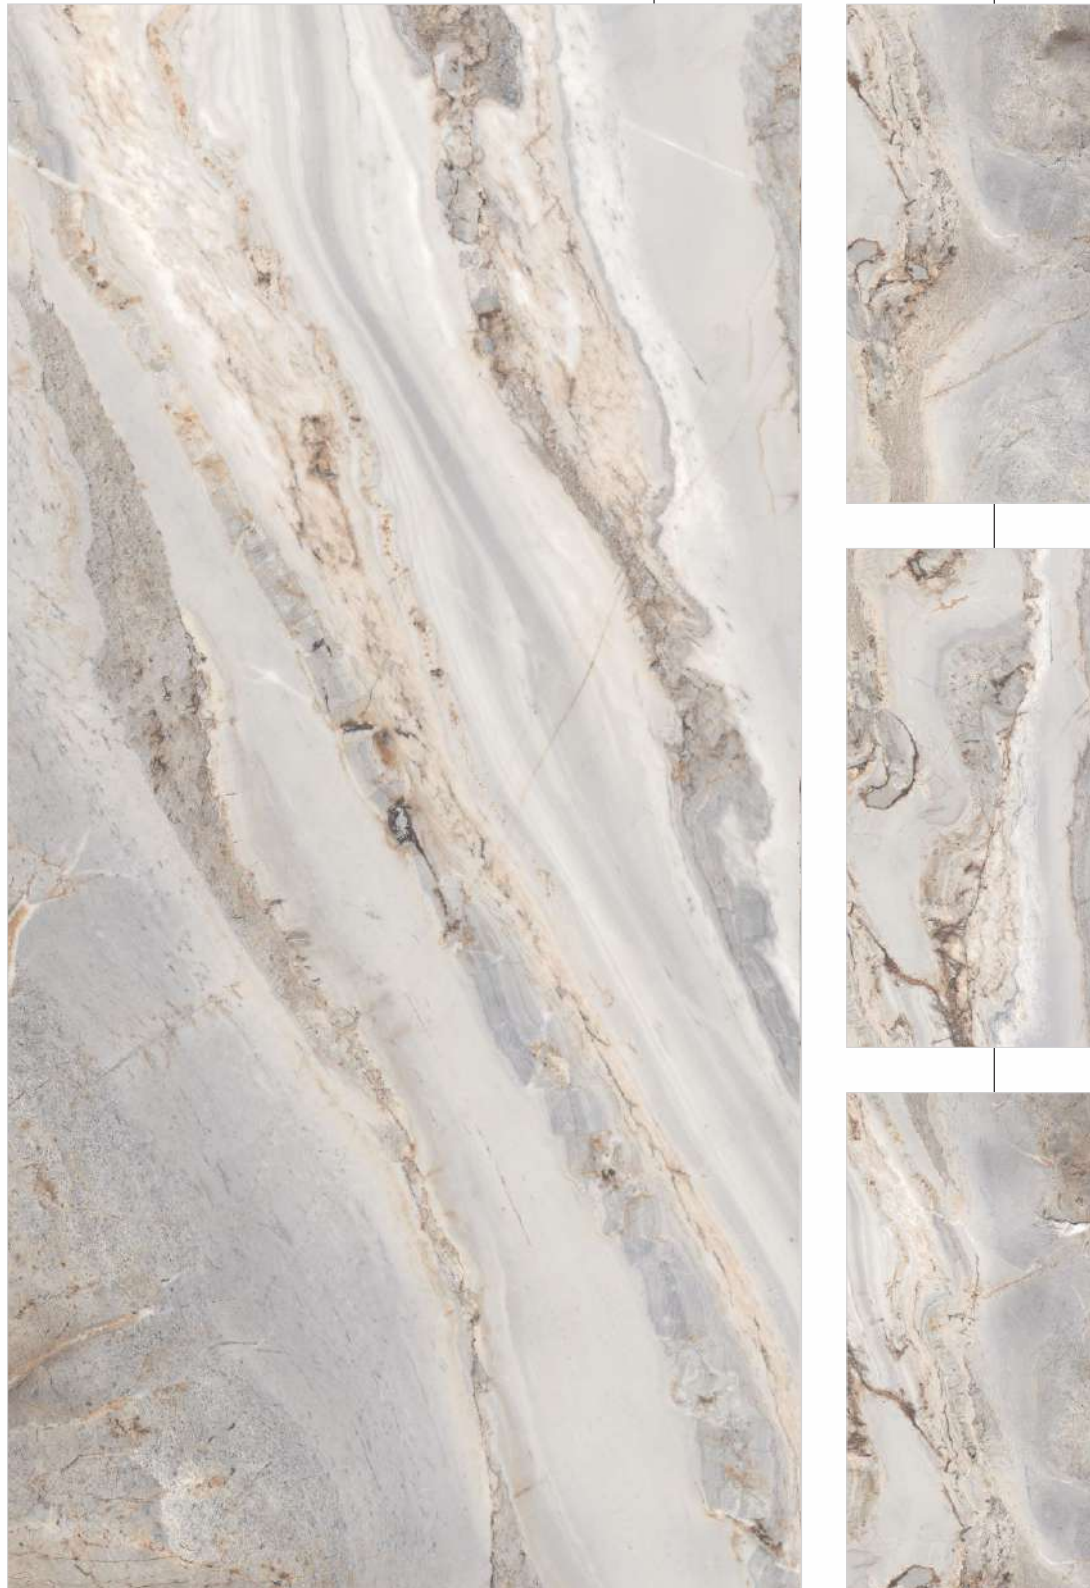

Glossy  
Finish

800x1600mm

Colour  
Moods

CREANZA  
IMAGINATION IS EVERYTHING

Faces

Regal Levin Natural

5

Faces