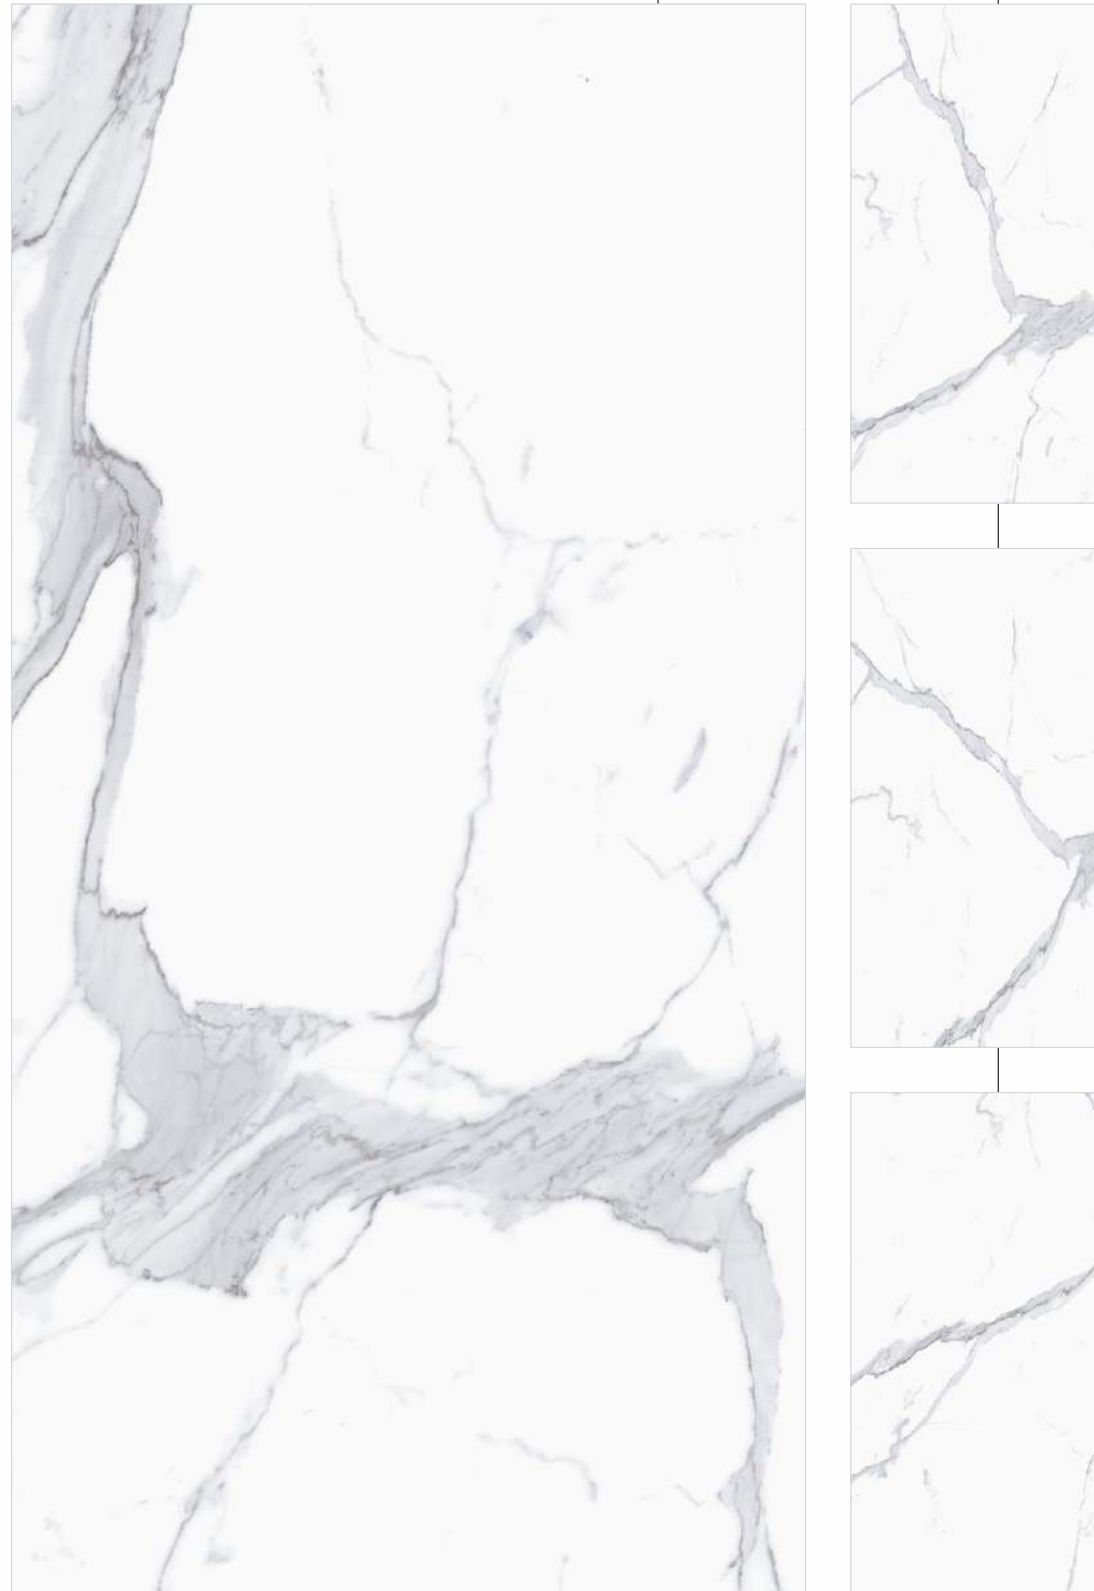

Matt
Finish

800x1600mm

Colour
Moods

LA STRA
THE NEXT GEN SLAB

Regal Aspen Satvario

Faces

4

CREANZA
IMAGINATION IS EVERYTHING