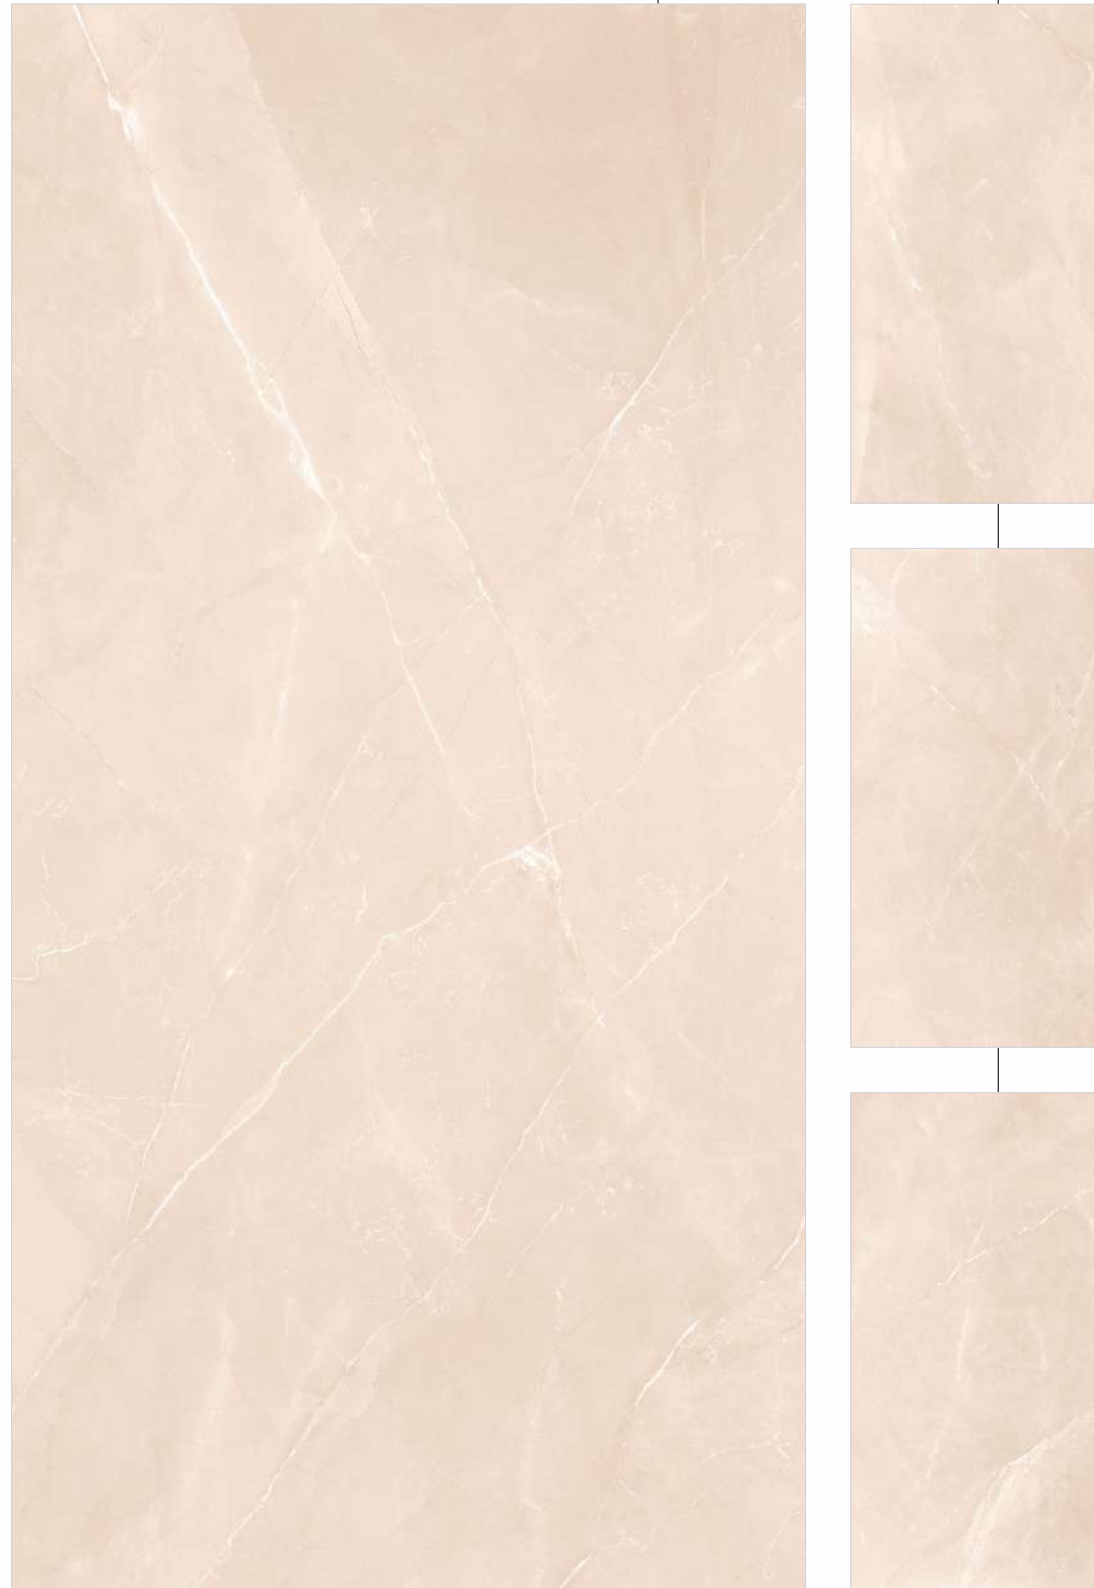

Matt
Finish

800x1600mm

Colour
Moods

LA STRA
THE NEXT GEN SLAB

Regal Pulpis Crema

Faces

4

CREANZA
IMAGINATION IS EVERYTHING