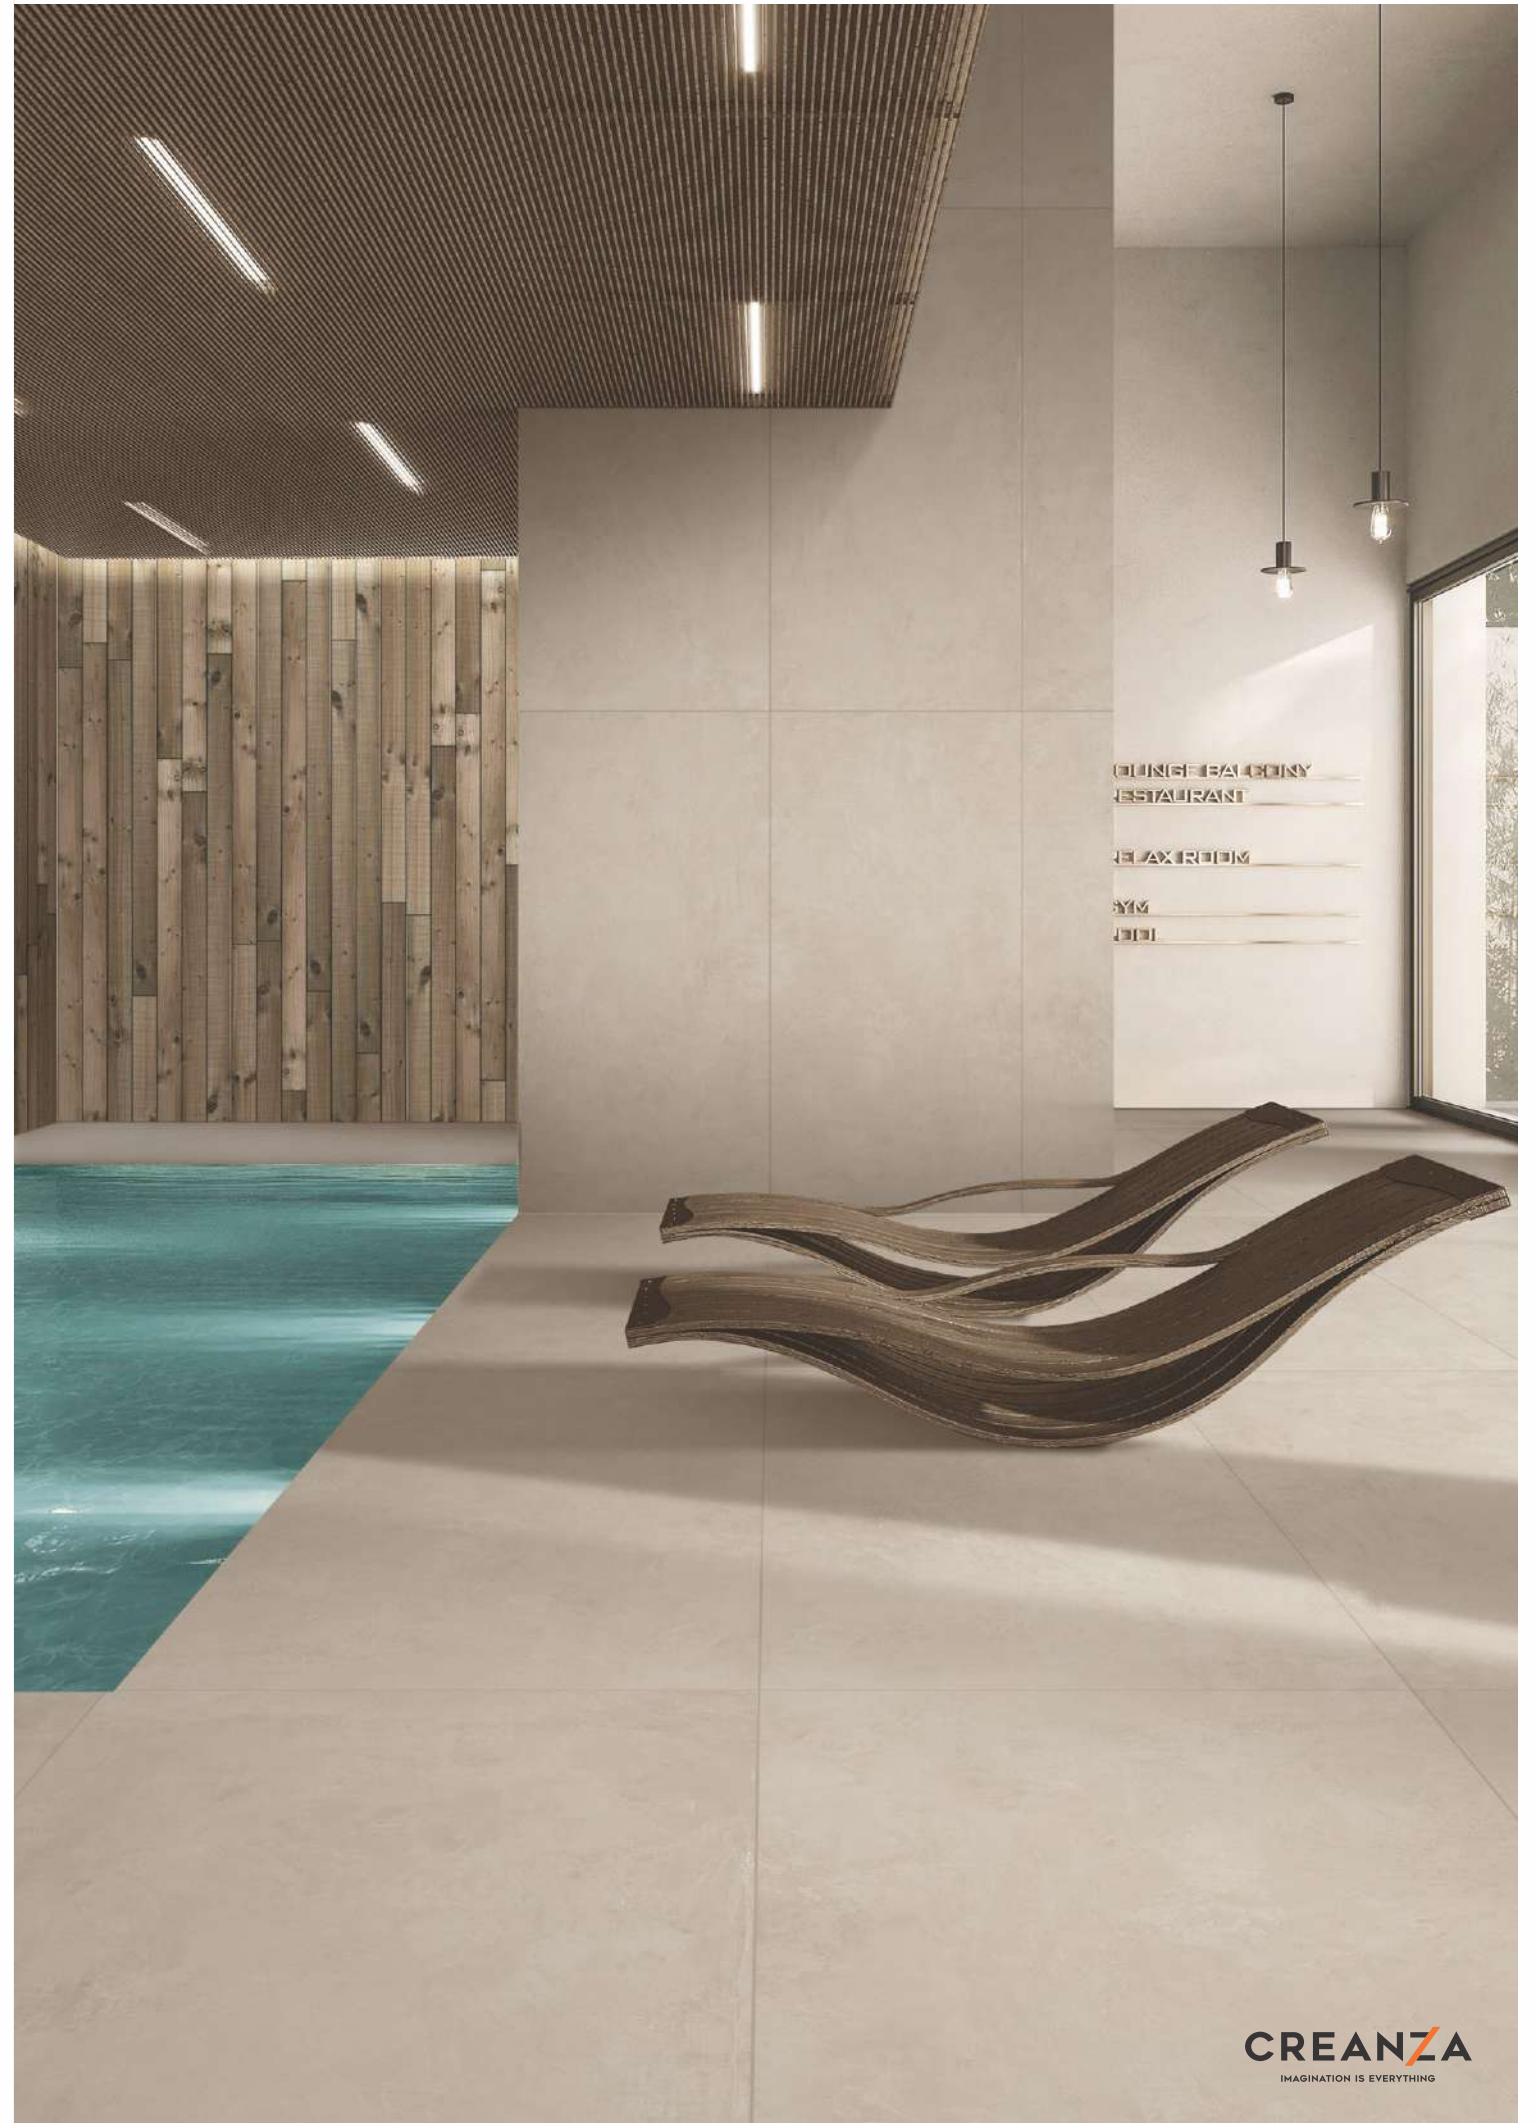

800x1600mm

Colour  
Moods

LA STRA  
THE NEXT GEN SLAB

Regal Symphony  
Beige

Faces

3

CREANZA  
IMAGINATION IS EVERYTHING

Rustic  
Finish