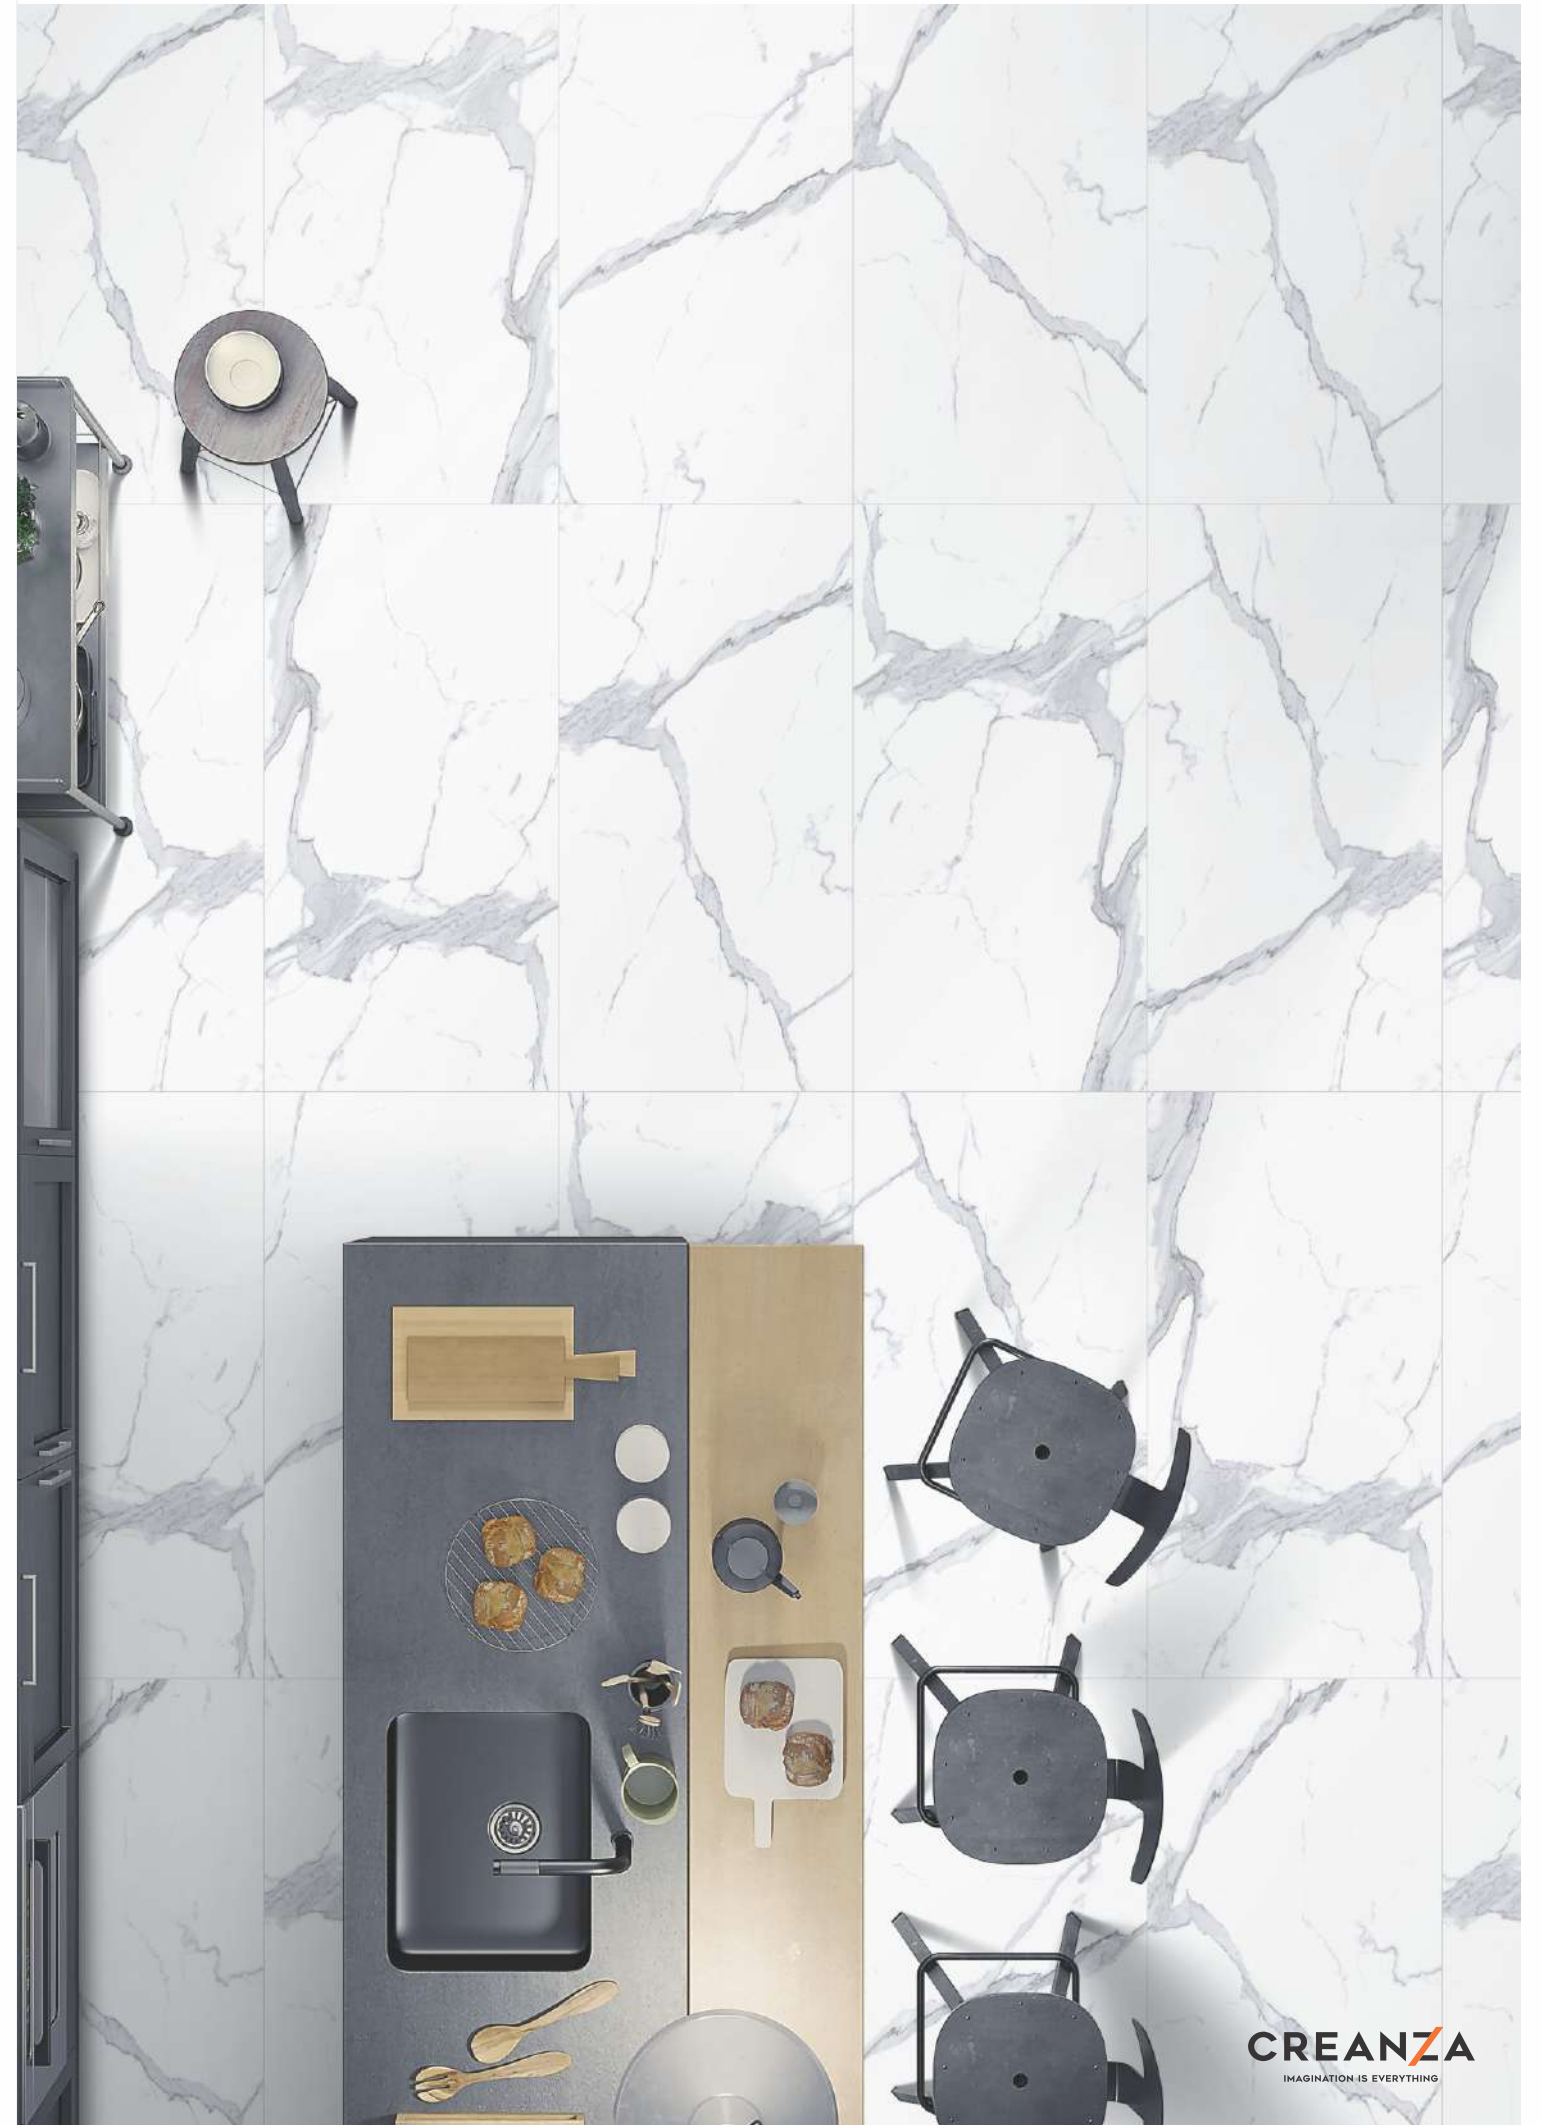

Matt
Finish

800x1600mm

Colour
Moods

LA STRA
THE NEXT GEN SLAB

Regal Aspen Satvario

Faces

4

CREANZA
IMAGINATION IS EVERYTHING