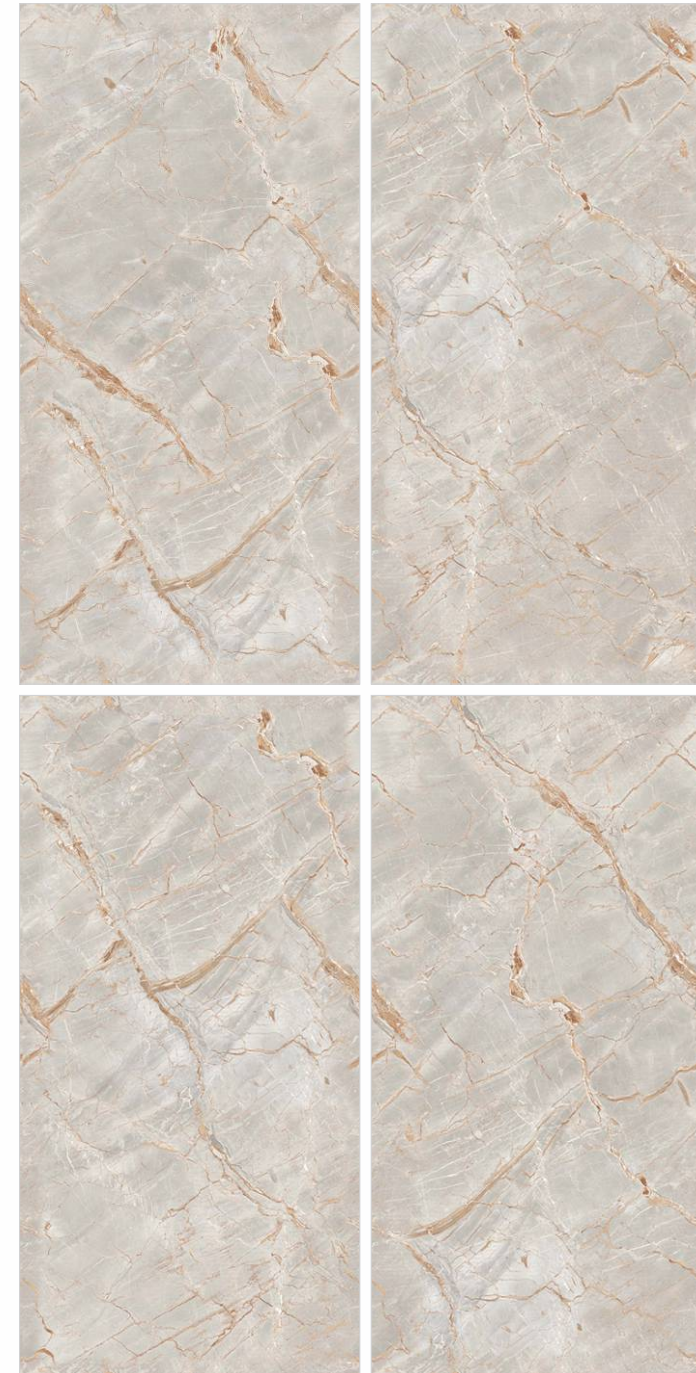

Random Designs

<0.08% Water Absorption

Chemical Resistant

SEAMLESS SURFACE

Faces : 4

Royal Ceasar

Size : 600x1200mm
Finish : Glossy

SEAMLESS SURFACE

Faces : 7

Prime Ceasar

Size : 600x600mm
Finish : Rustic

Matching Floor

High Strength

Maintenance Free

Eco Friendly

Random Designs

<0.08% Water Absorption

Chemical Resistant

SEAMLESS SURFACE

Faces : 4

Royal Aristo Beige

Size : 600x1200mm
Finish : Glossy

SEAMLESS SURFACE

Faces : 8