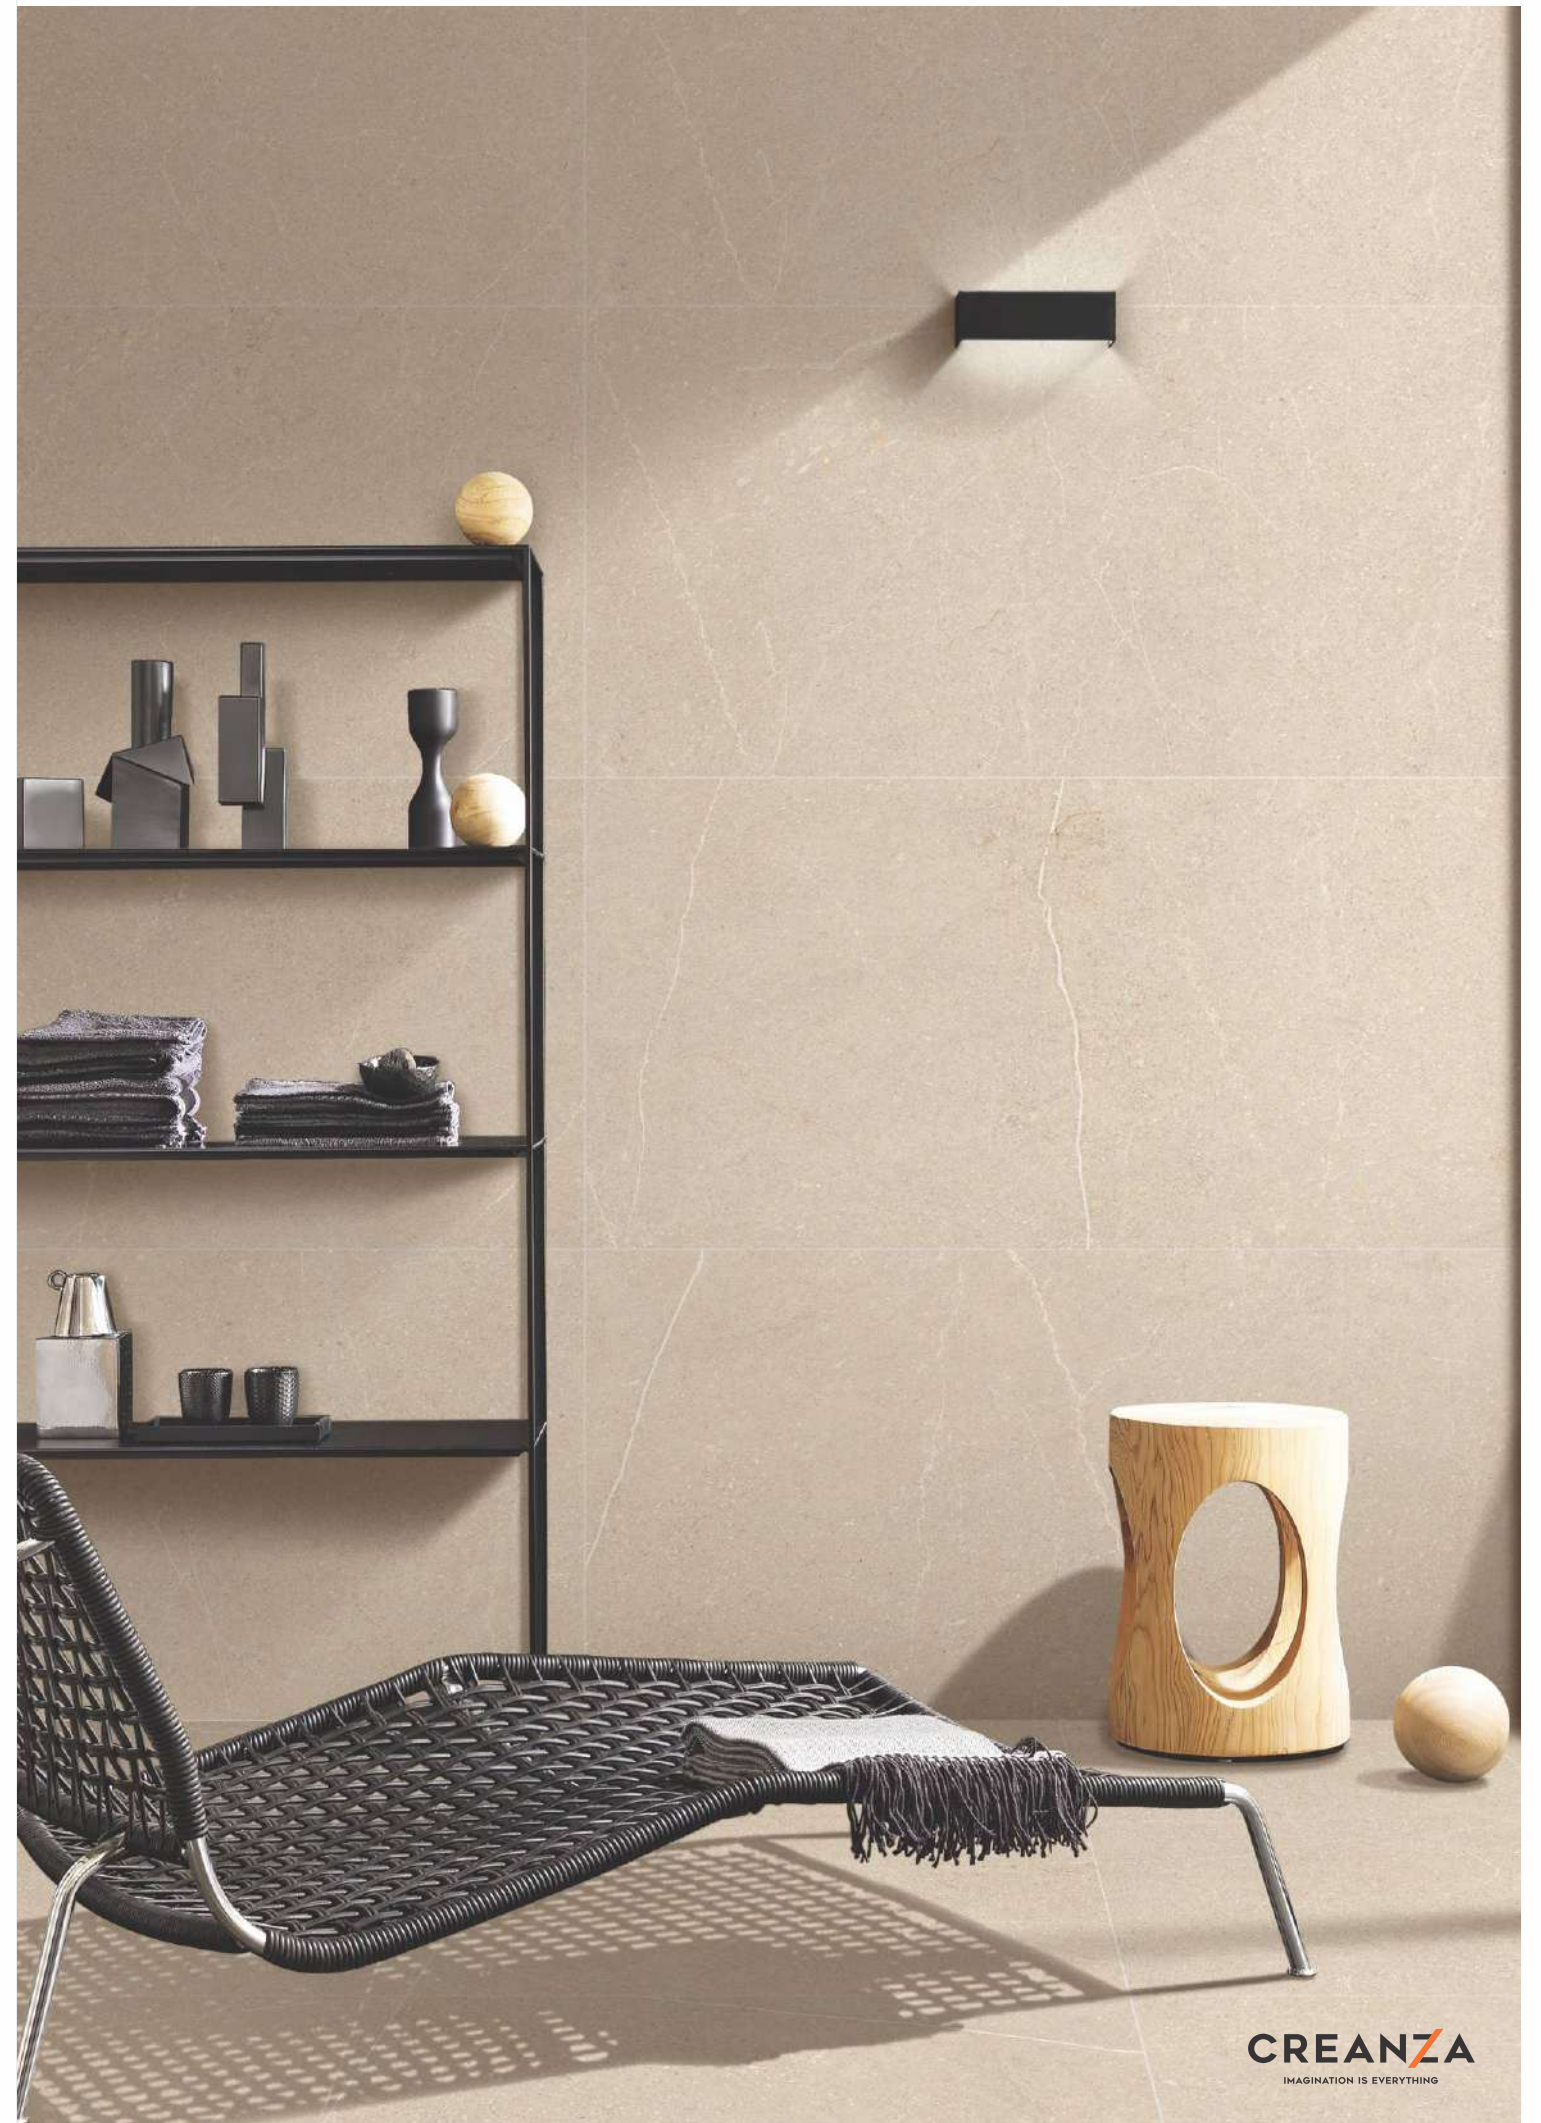

GVT
PGVT
COLLECTION

Rotto with glossy ink
Finish

600x1200mm

GVT
PGVT
COLLECTION

Royal Equistone
Beige

Faces

5

CREANZA
IMAGINATION IS EVERYTHING