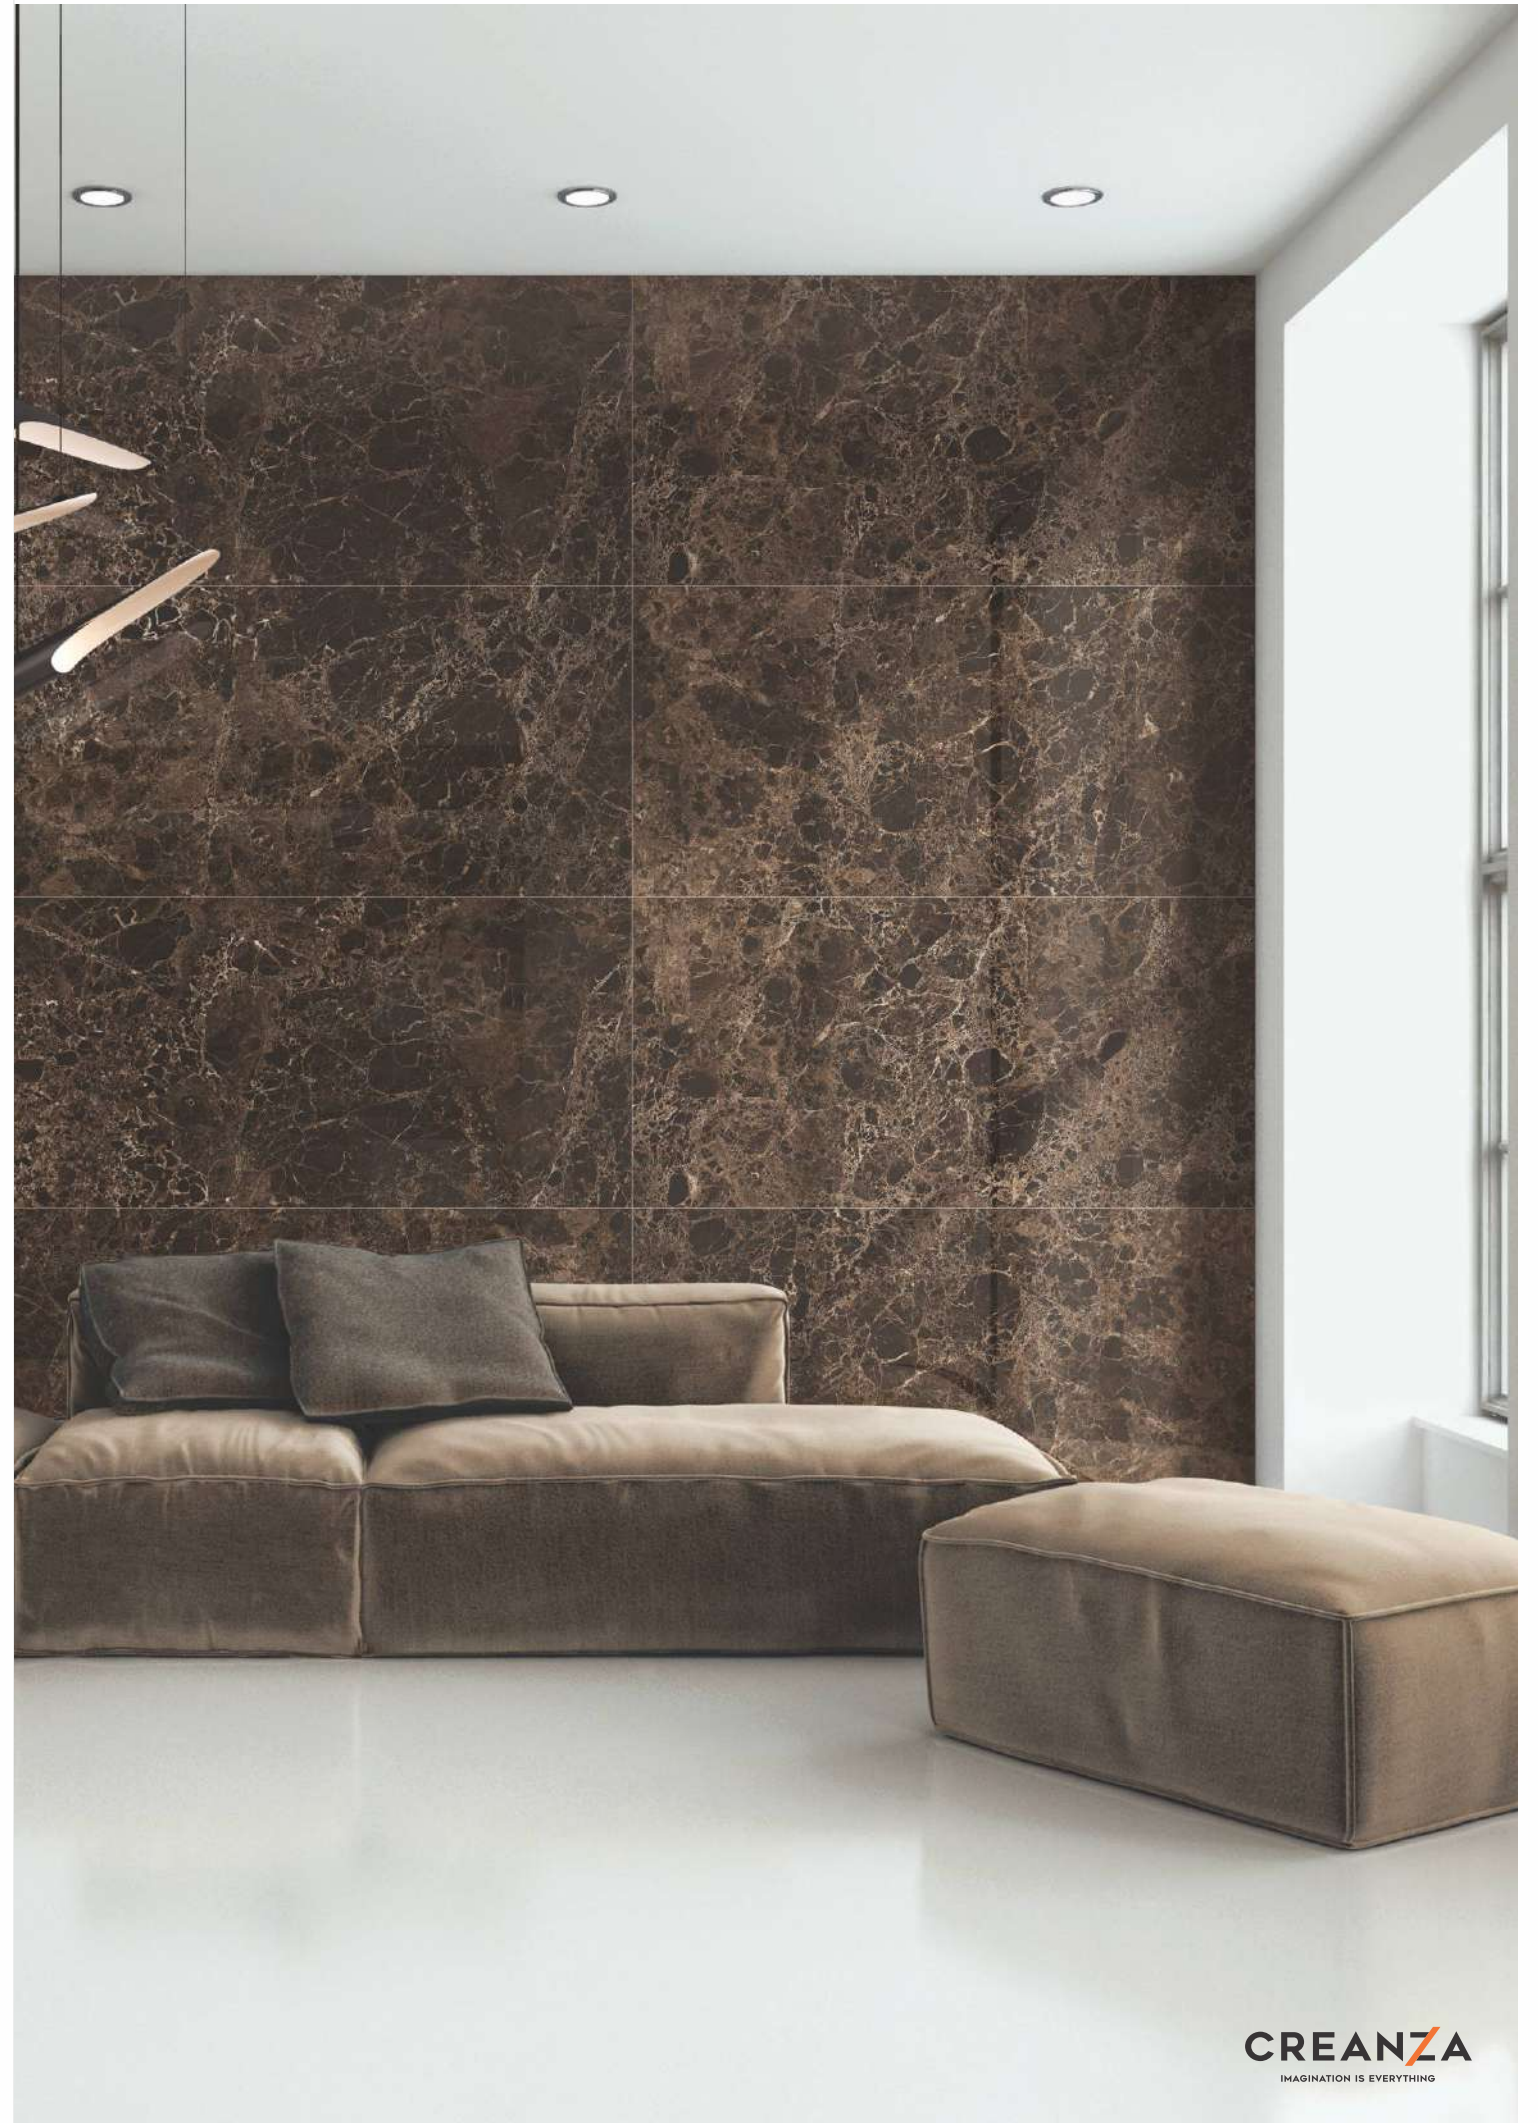

High Gloss
Finish

600x1200mm

Colour
Moods

GVT
PGVT
COLLECTION

Royal Vatican
Emprador

Faces

5

CREANZA
IMAGINATION IS EVERYTHING