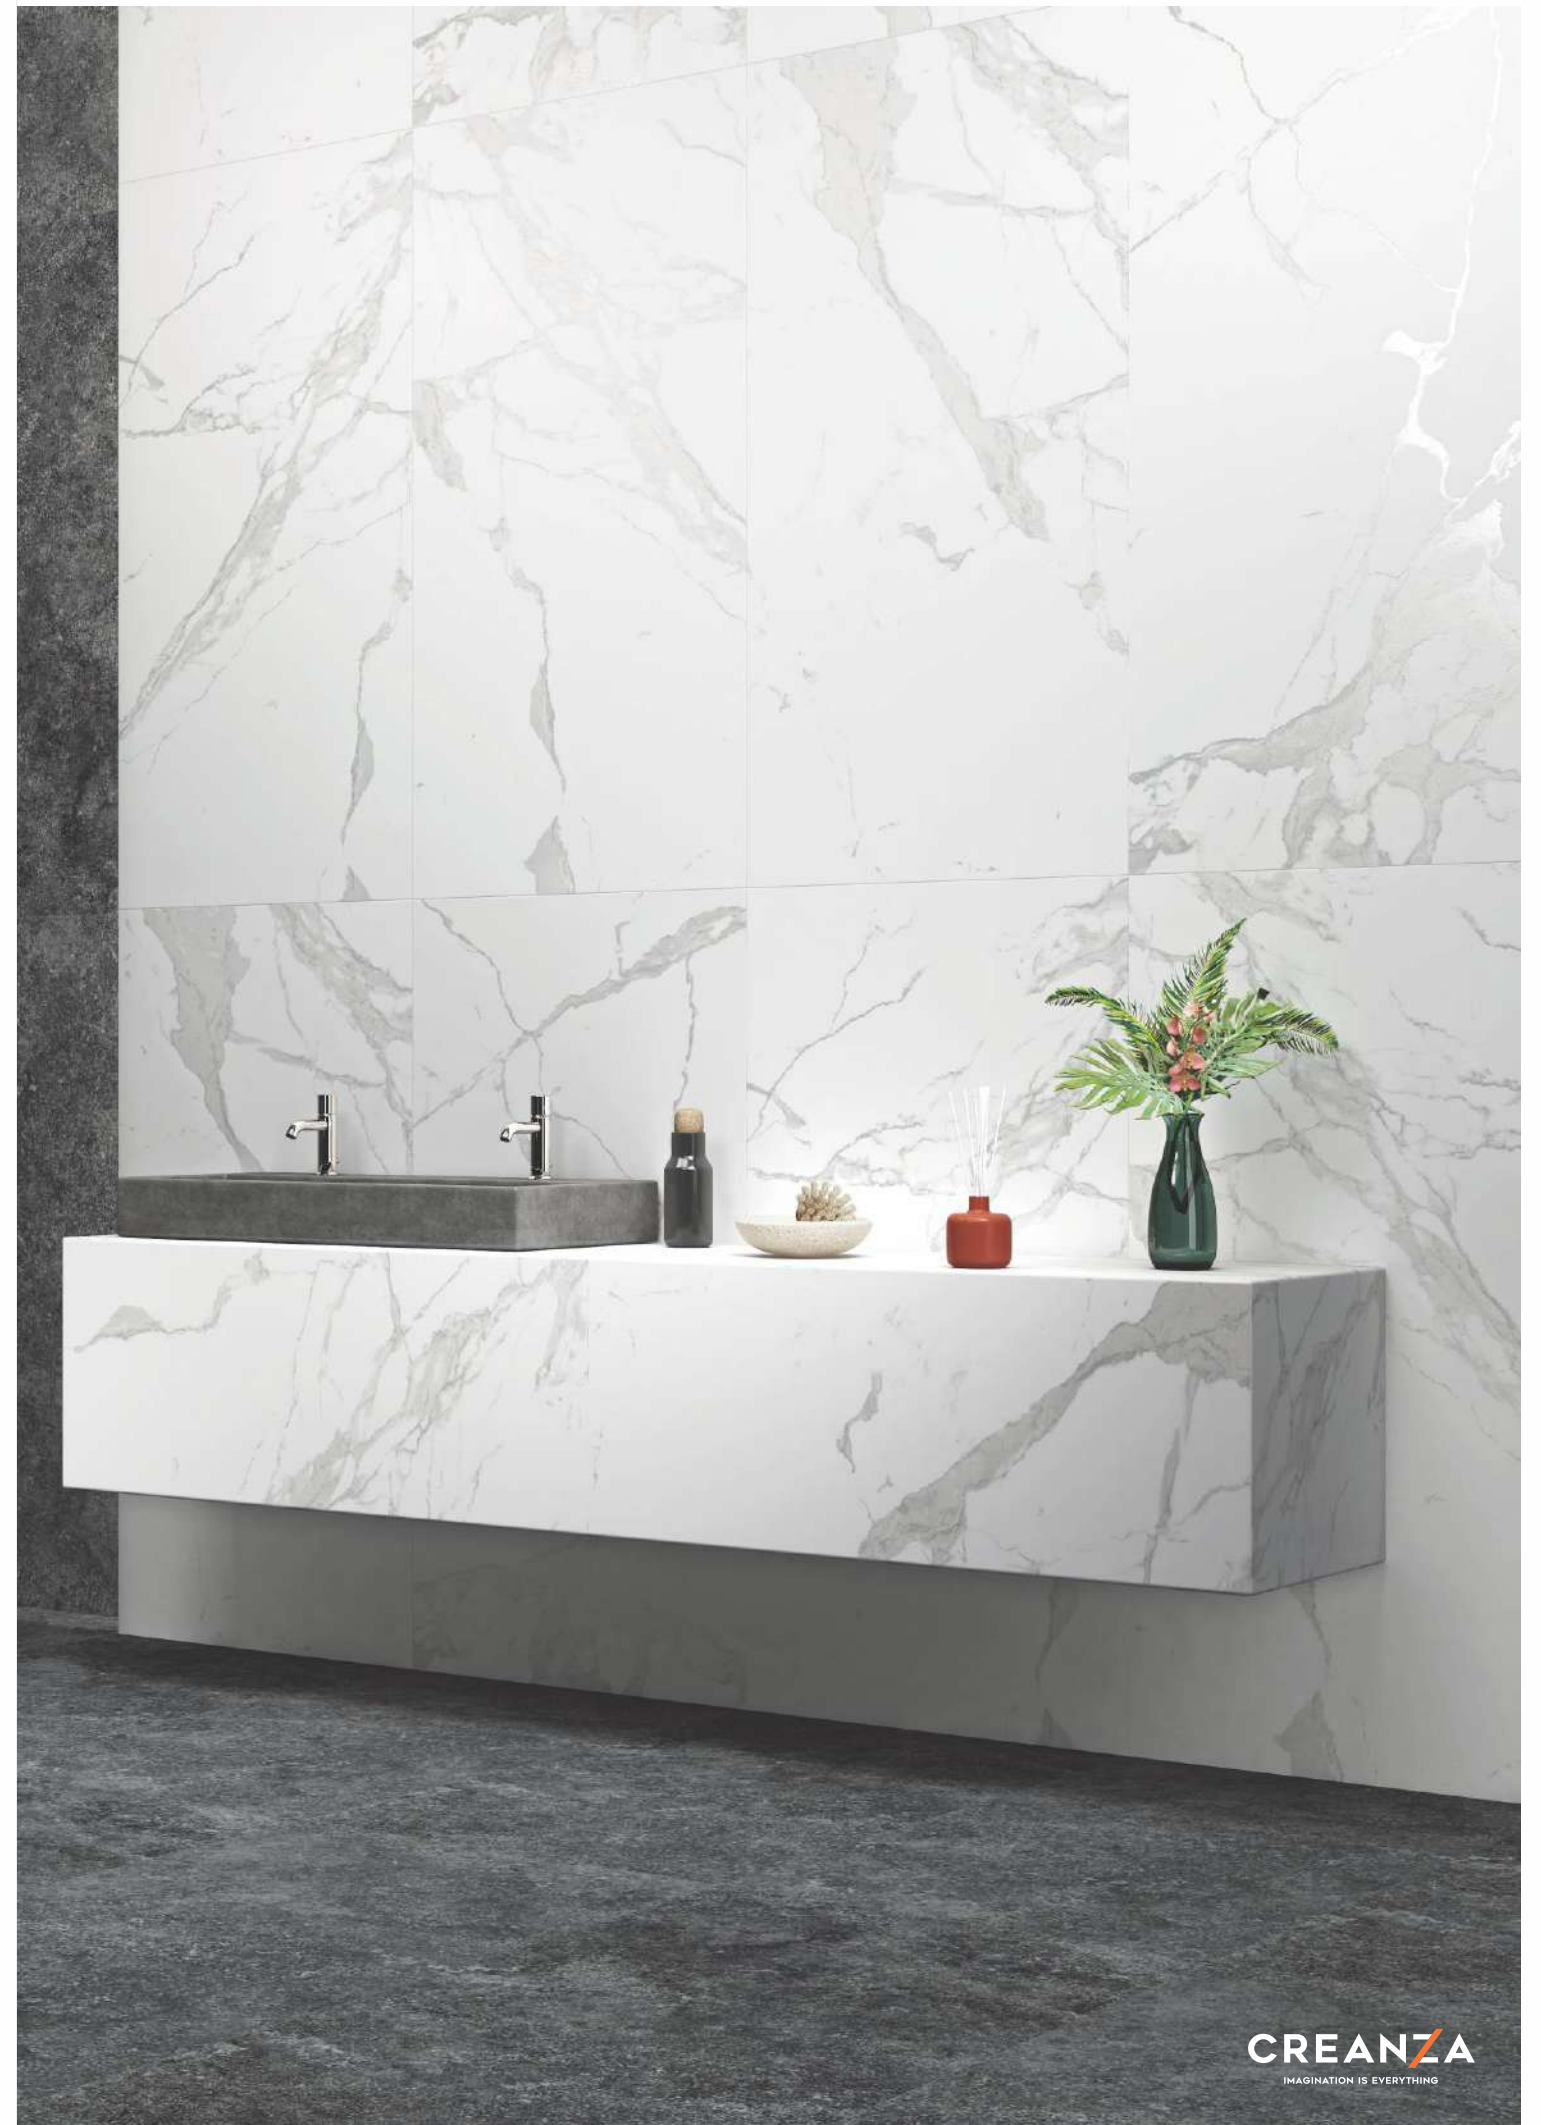

Matt With Glossy Ink
Finish

600x1200mm

Colour
Moods

GVT
PGVT
COLLECTION

Royal Xtreme
Statuario

Faces

4

CREANZA
IMAGINATION IS EVERYTHING