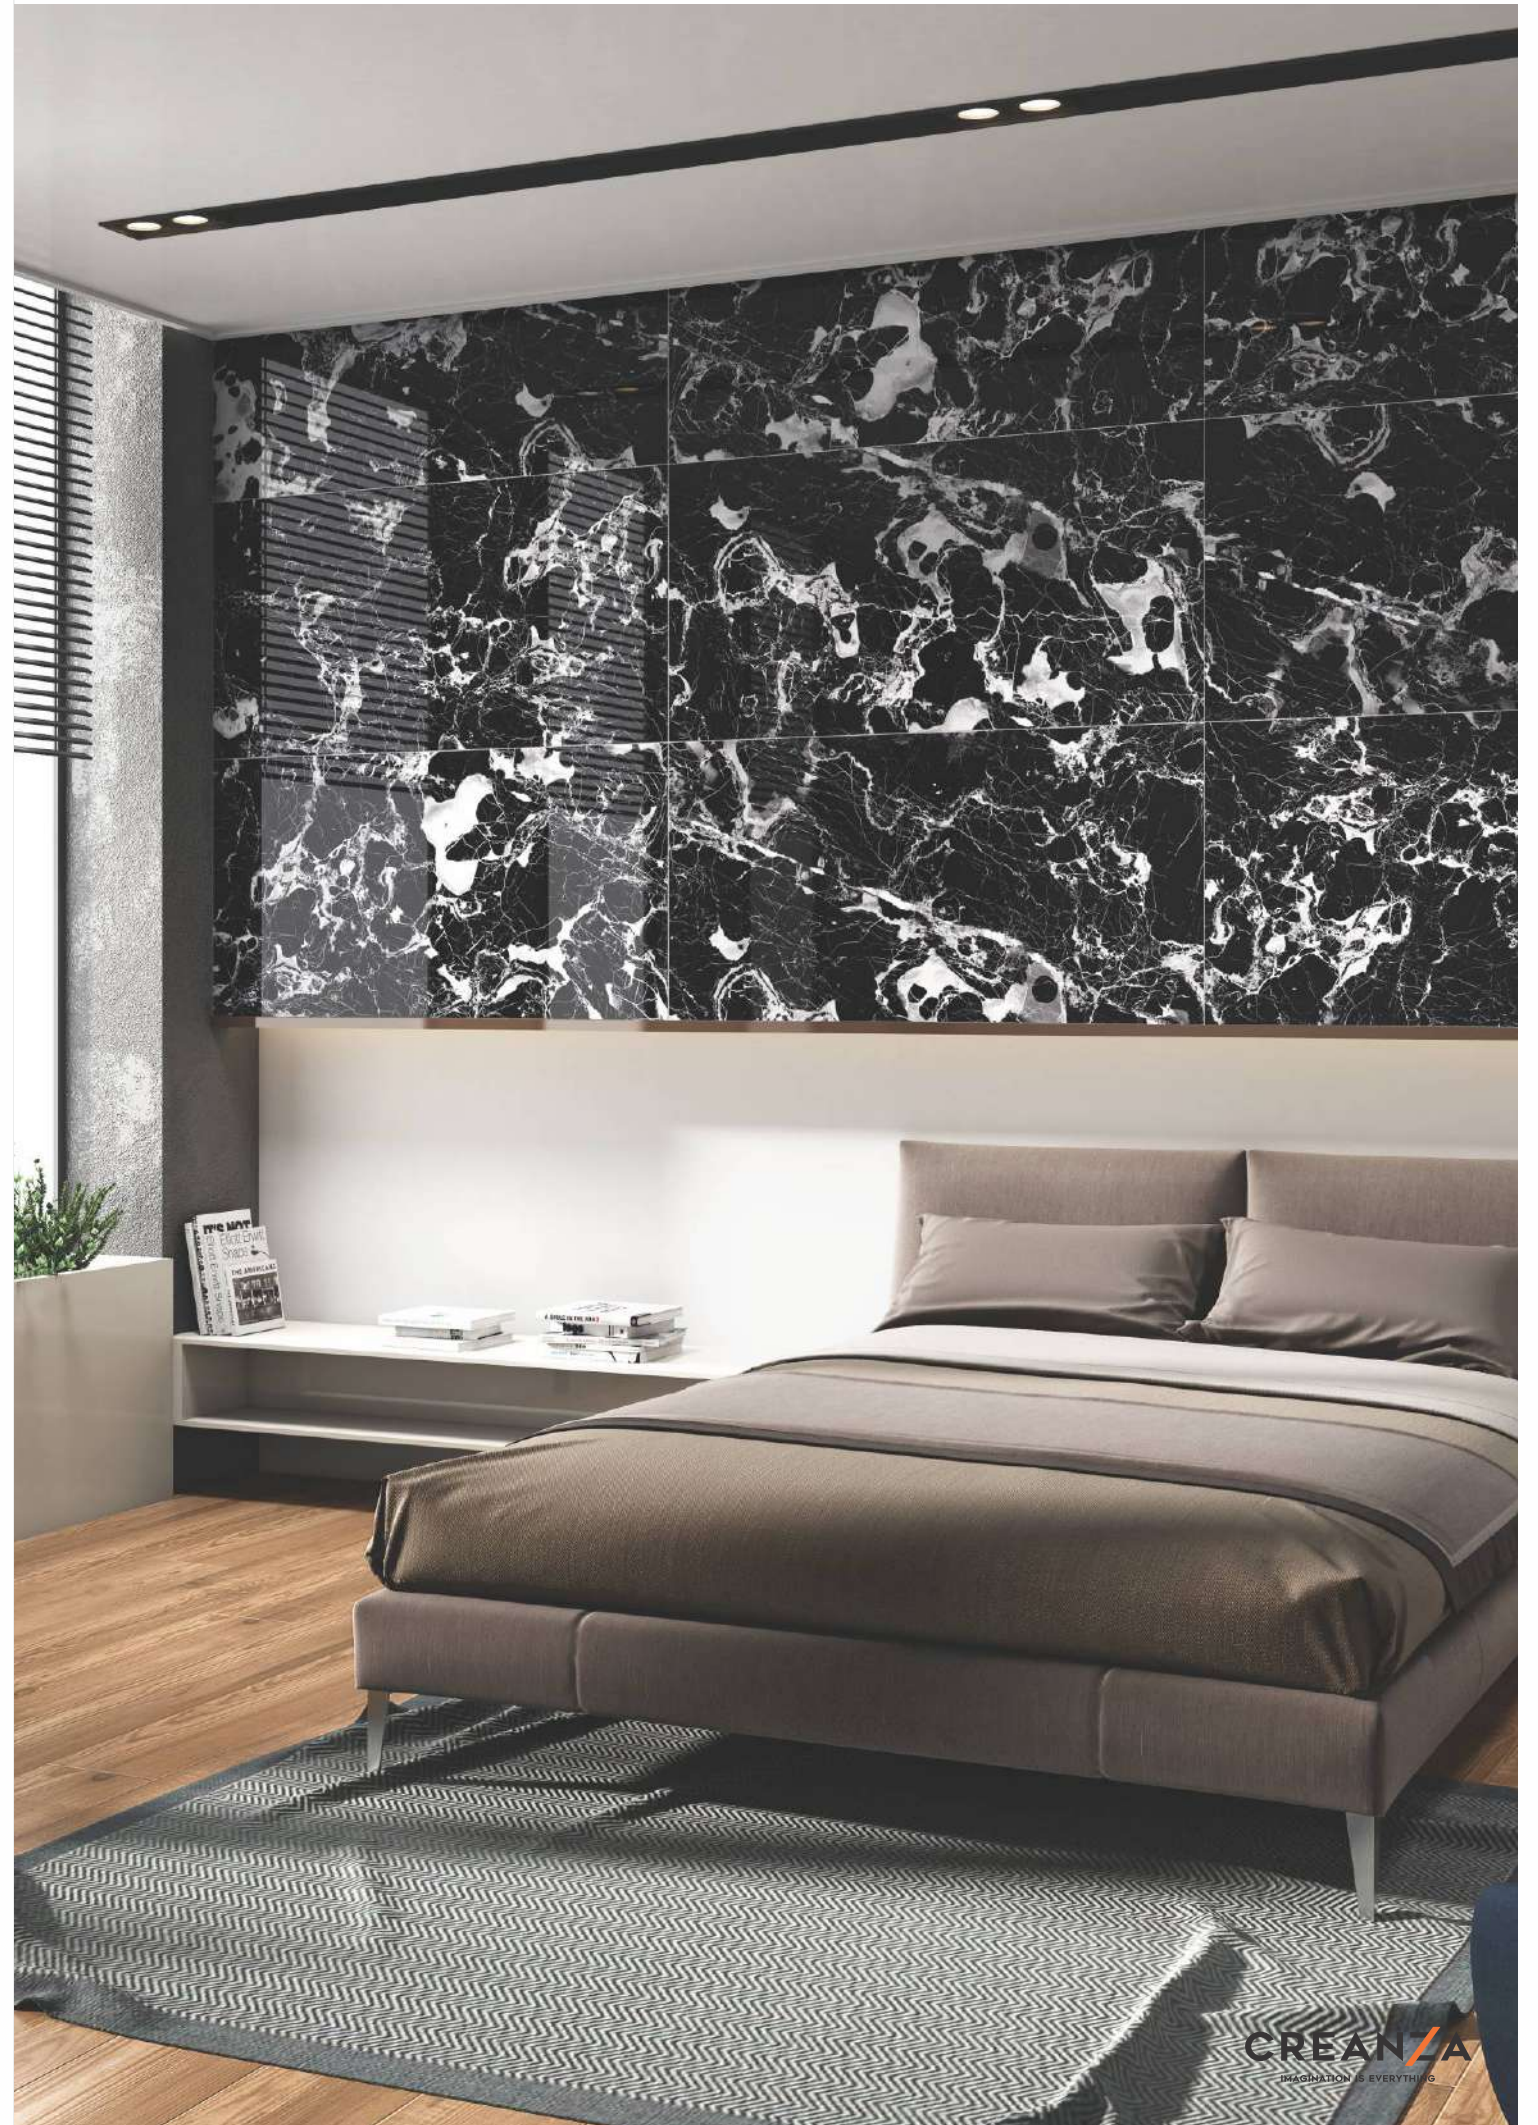

High Gloss
Finish

600x1200mm

Colour
Moods

GVT
PGVT
COLLECTION

Royal Cosmic
Black

Faces

5

CREANZA
IMAGINATION IS EVERYTHING