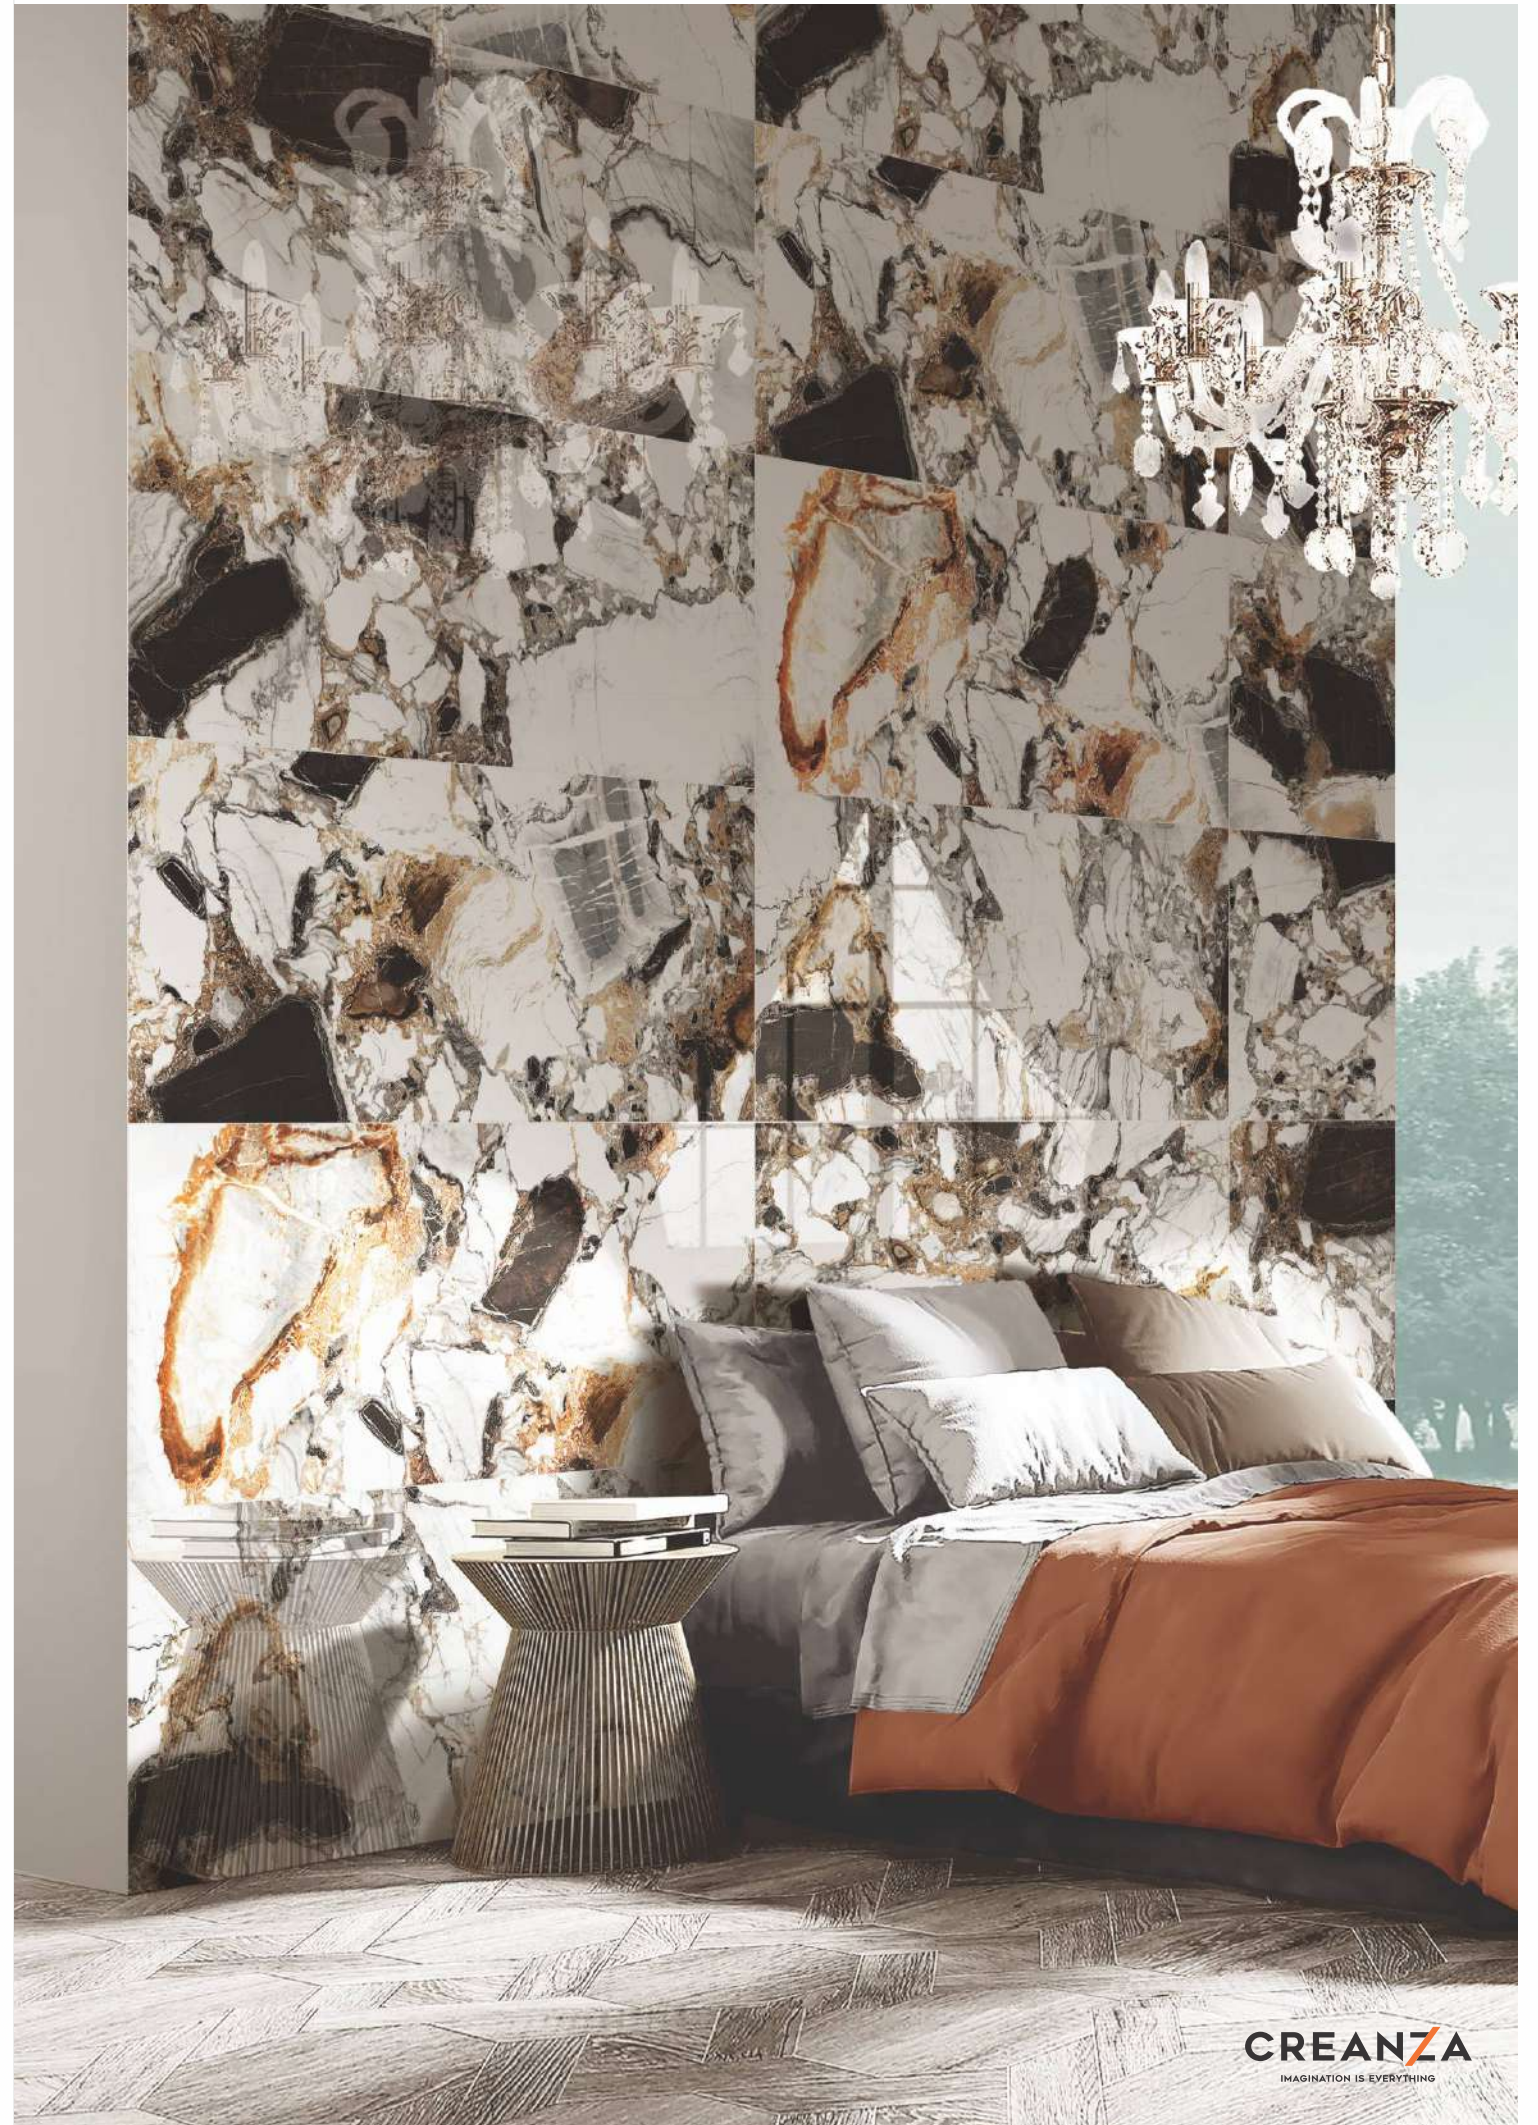

High Gloss
Finish

600x1200mm

Colour
Moods

GVT
PGVT
COLLECTION

Royal Collosium
Crystal

Faces

8

CREANZA
IMAGINATION IS EVERYTHING