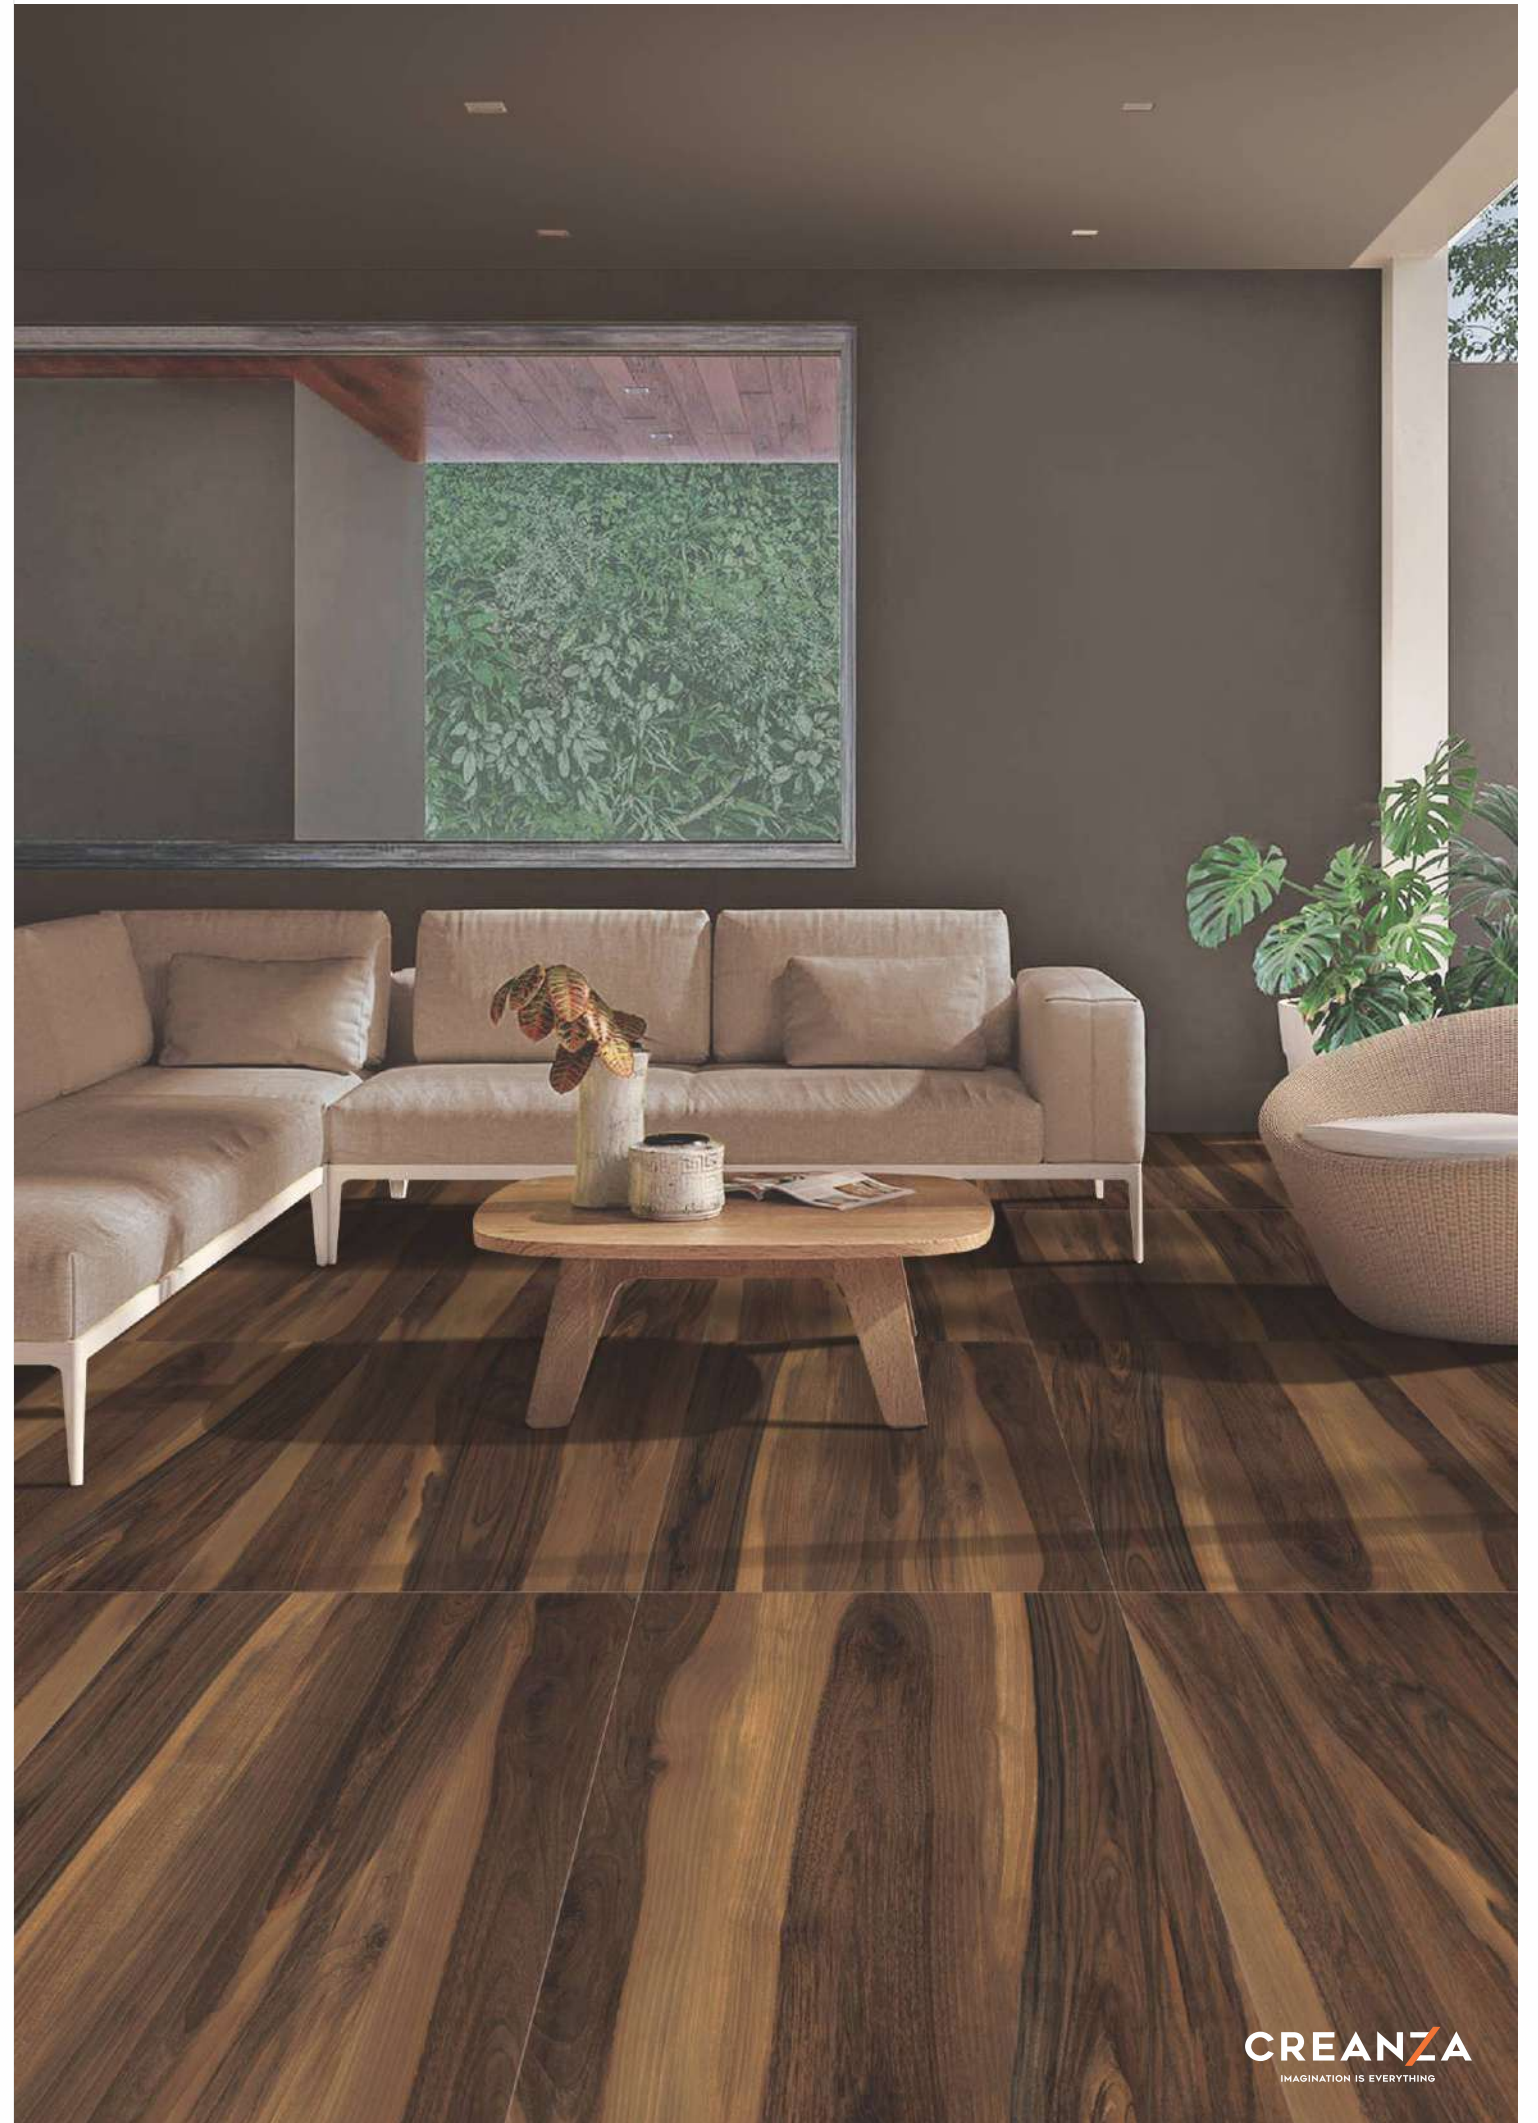

Sugar
Finish

600x1200mm

Colour
Moods

GVT
PGVT
COLLECTION

Royal Maple
Wenge

Faces

3

CREANZA
IMAGINATION IS EVERYTHING