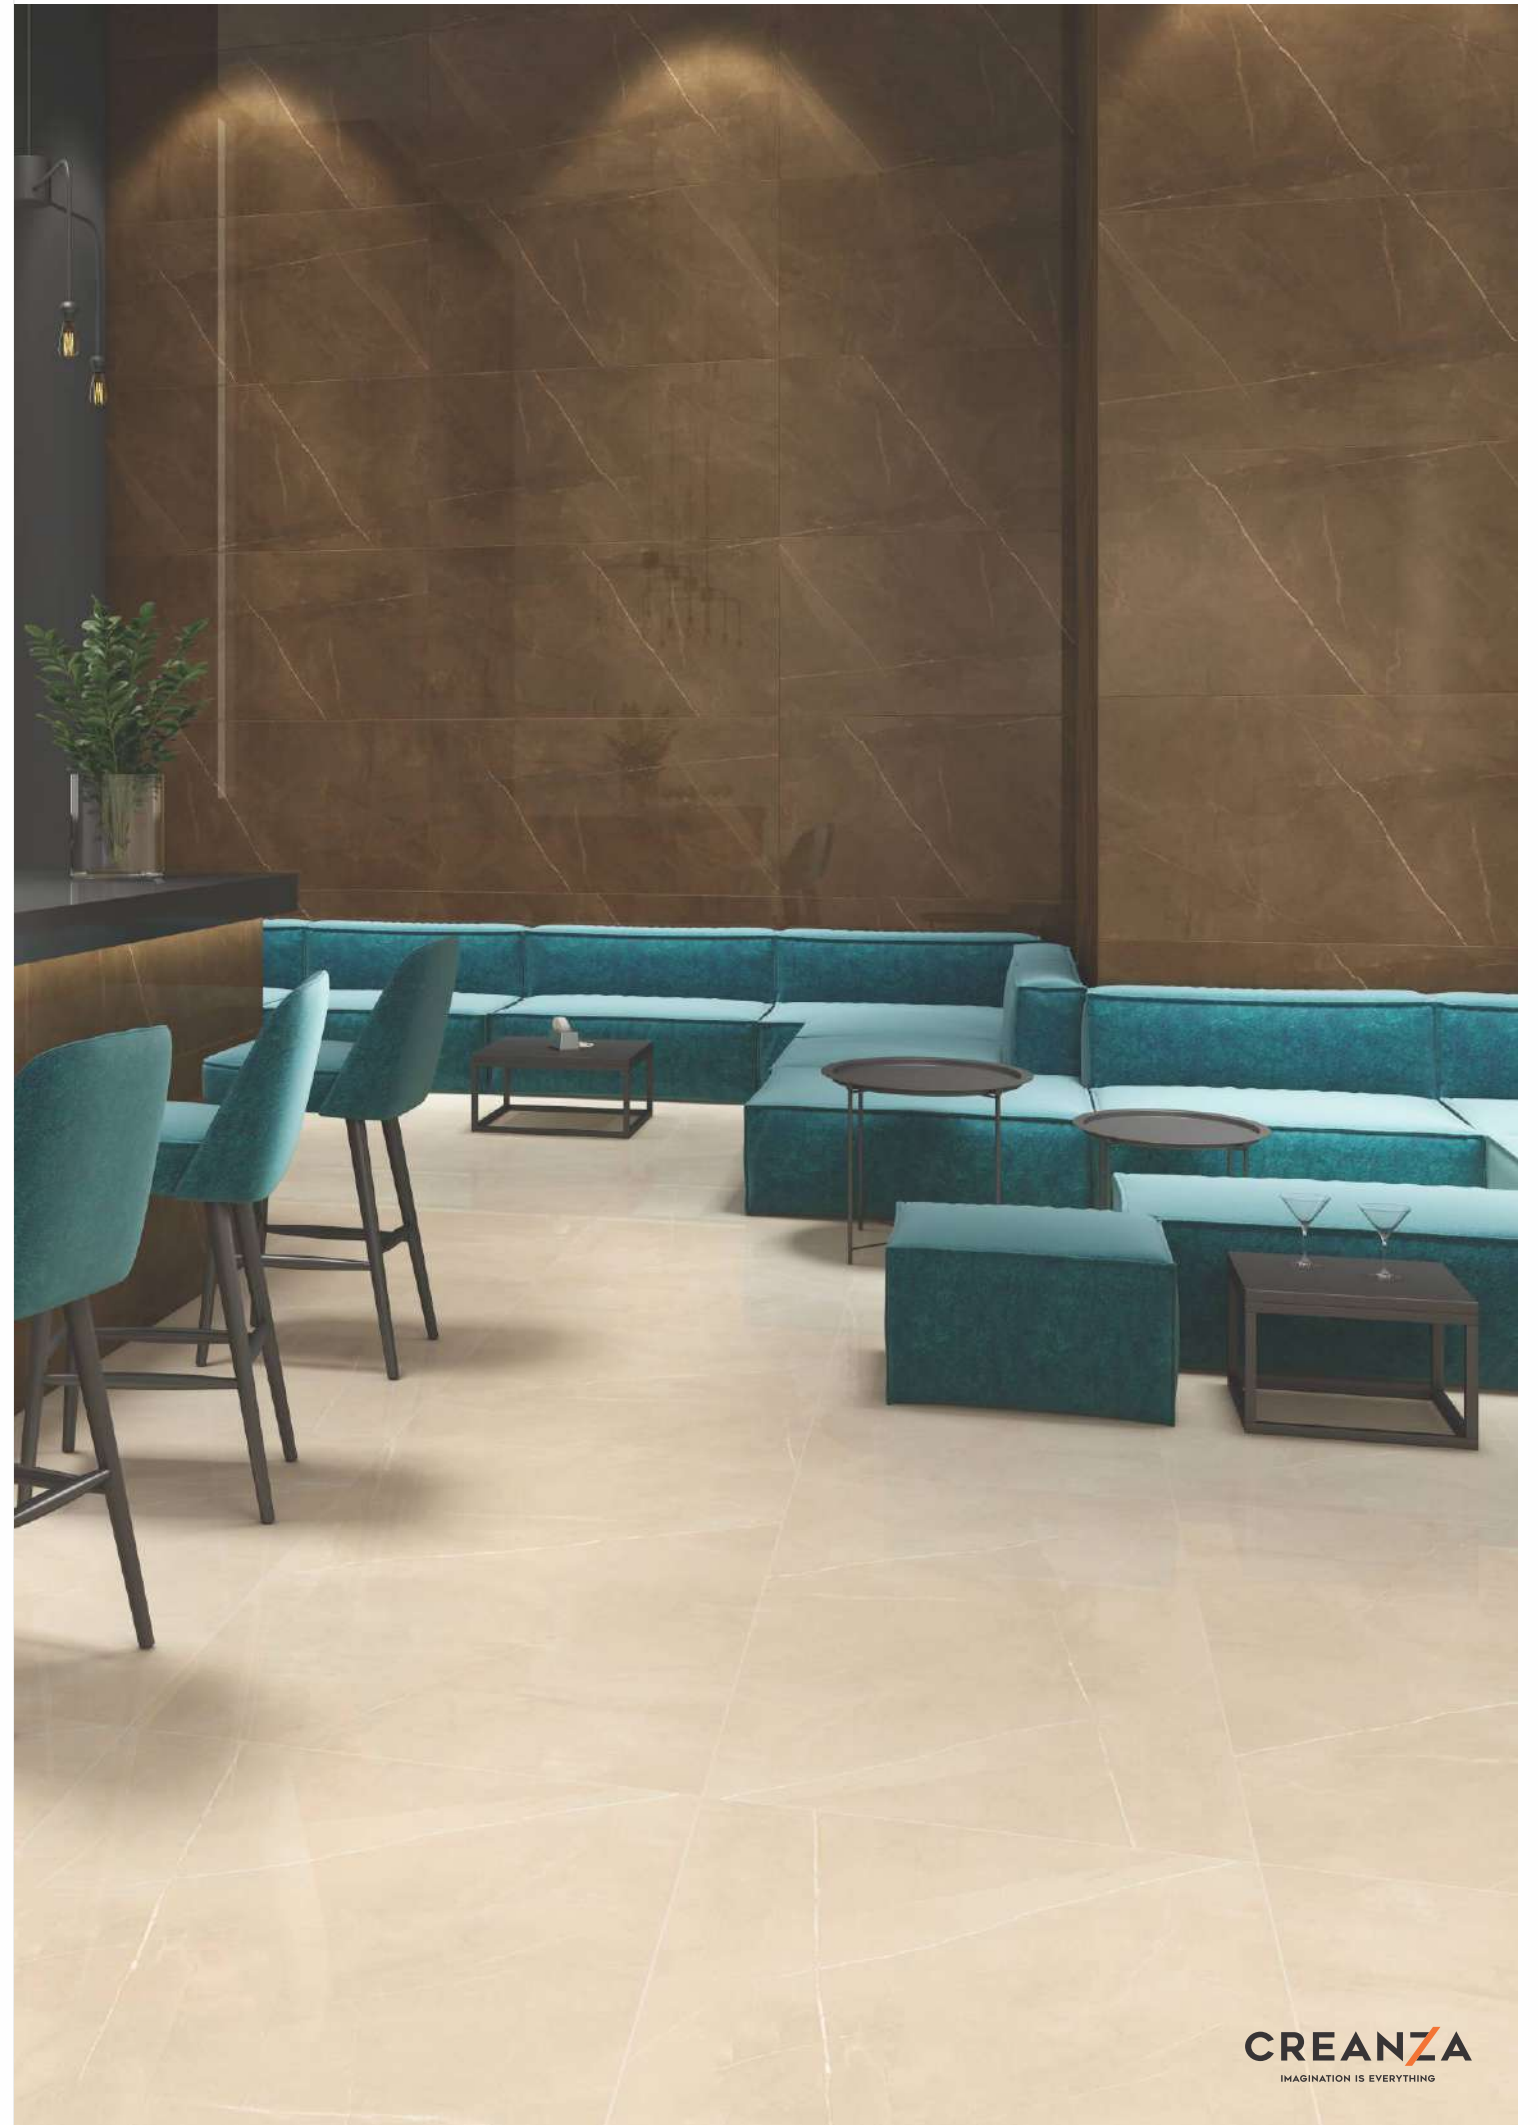

High Gloss
Finish

600x1200mm

Colour
Moods

GVT
PGVT
COLLECTION

Royal Armani
Brown

Faces

4

CREANZA
IMAGINATION IS EVERYTHING