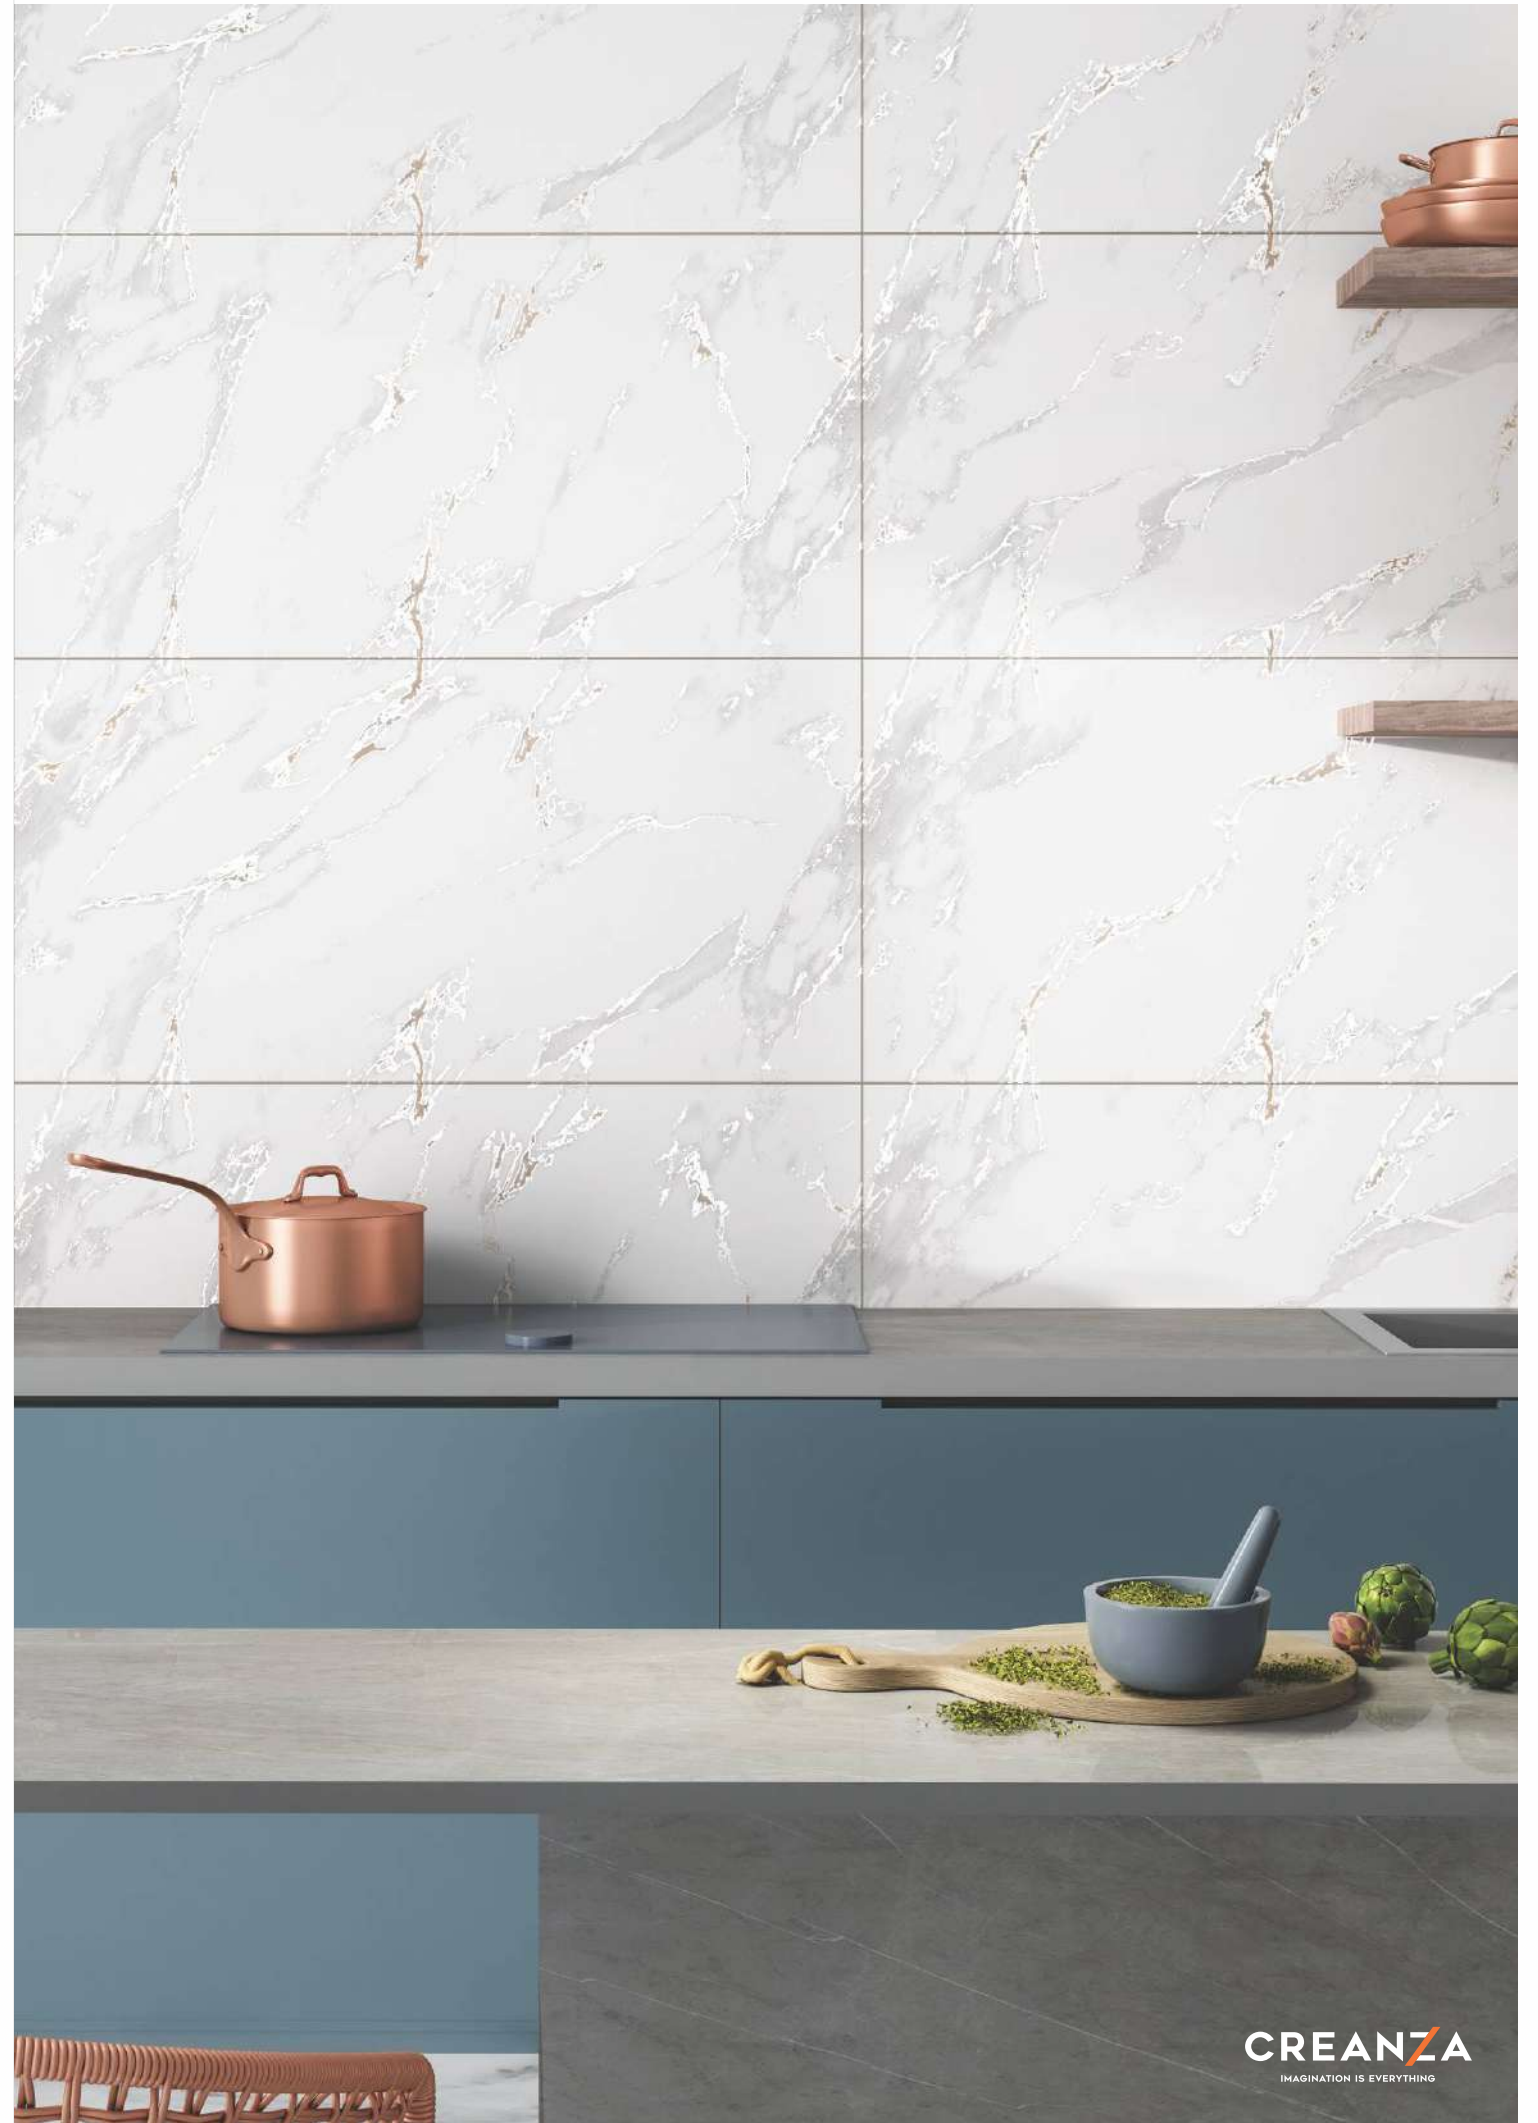

CREANZA
IMAGINATION IS EVERYTHING