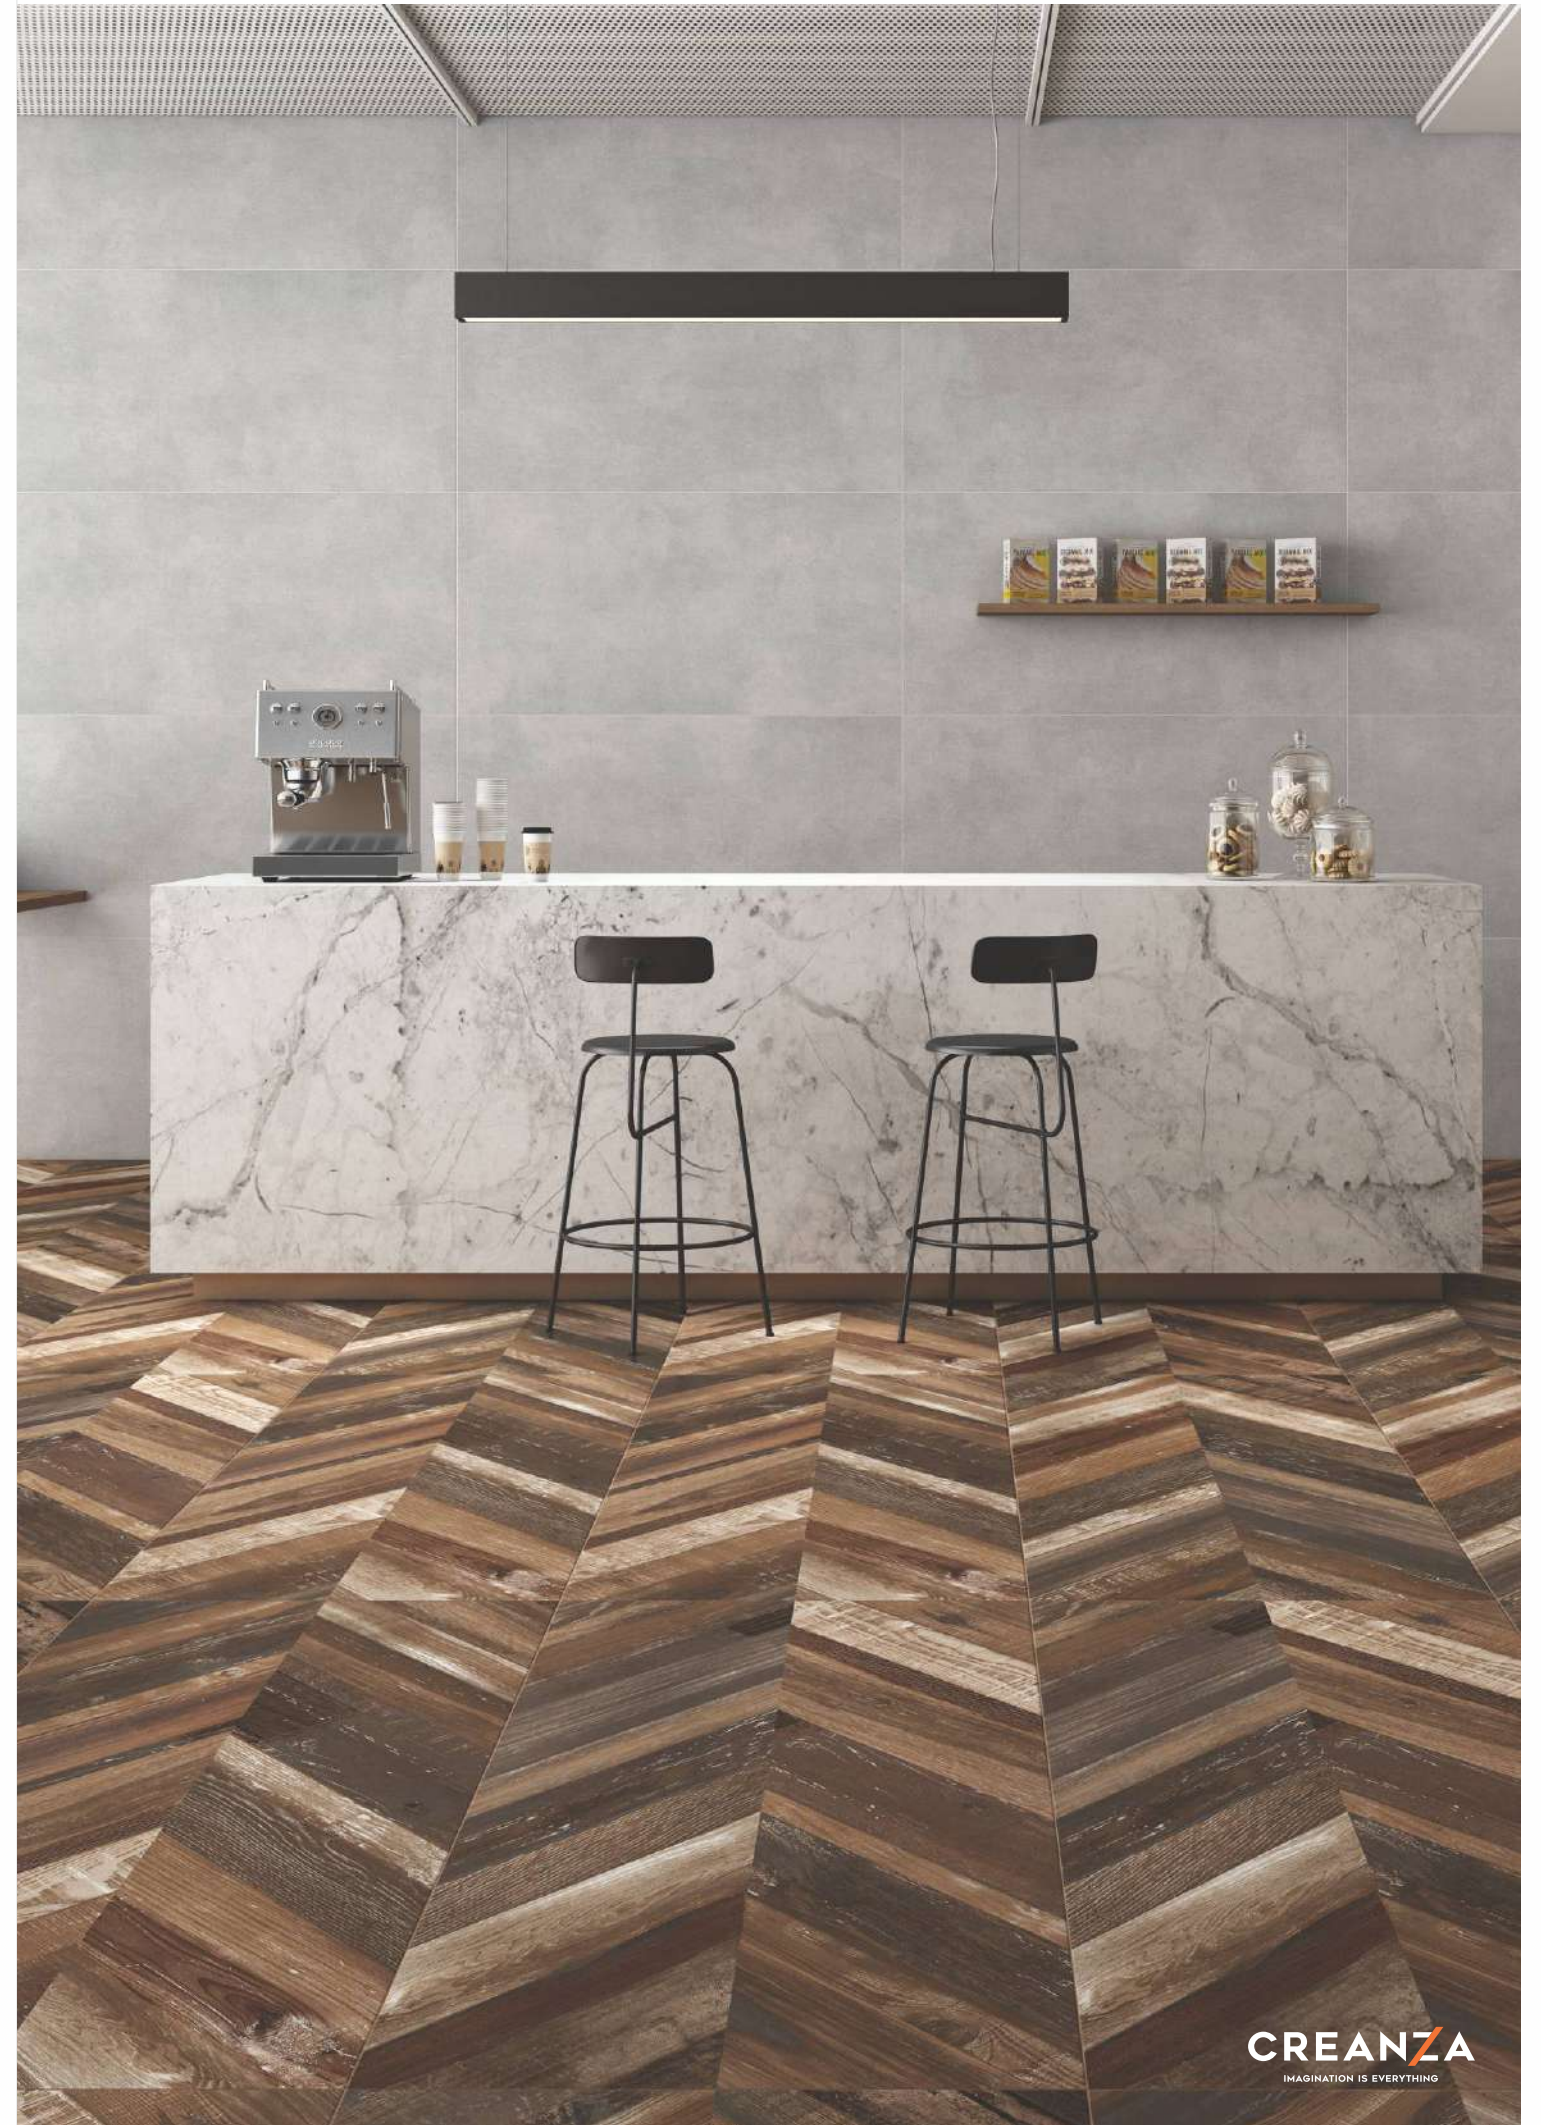

GVT
PGVT
COLLECTION

Wood Radiant Finish

600x1200mm

Colour
Moods

GVT
PGVT
COLLECTION

Royal Cross Wood Natural

Faces

3