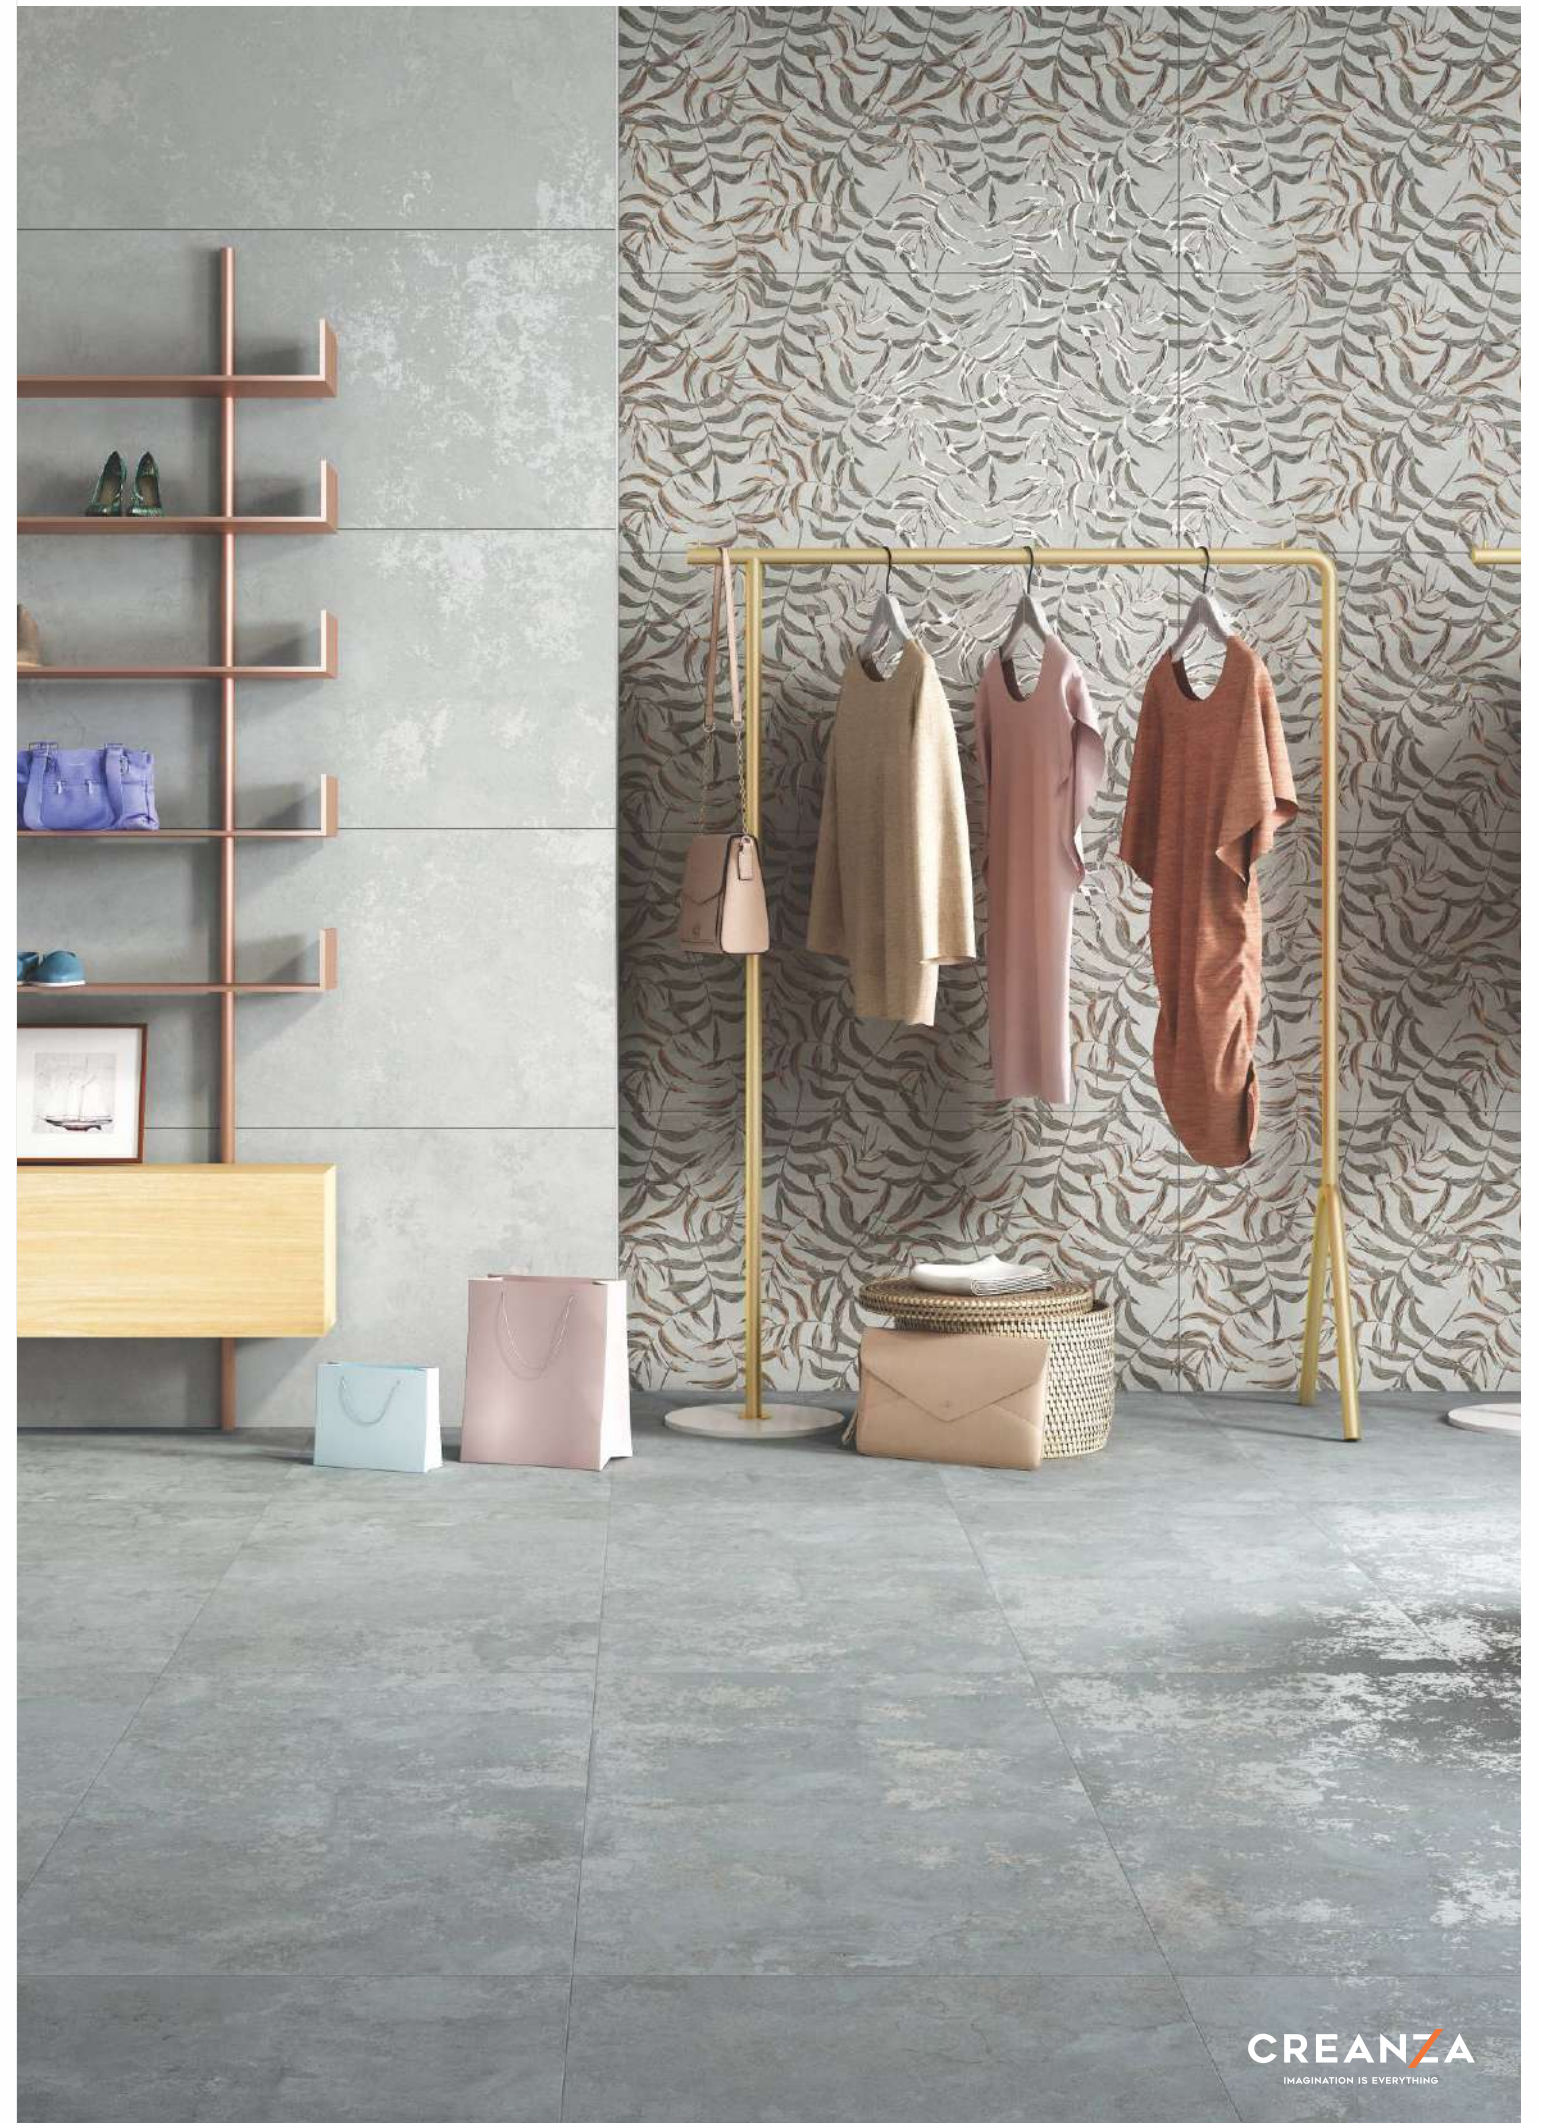

Rustic With Glossy Ink
Finish

600x1200mm

GVT
PGVT
COLLECTION

Royal
Eragon Grey Decor

Faces

4

CREANZA
IMAGINATION IS EVERYTHING