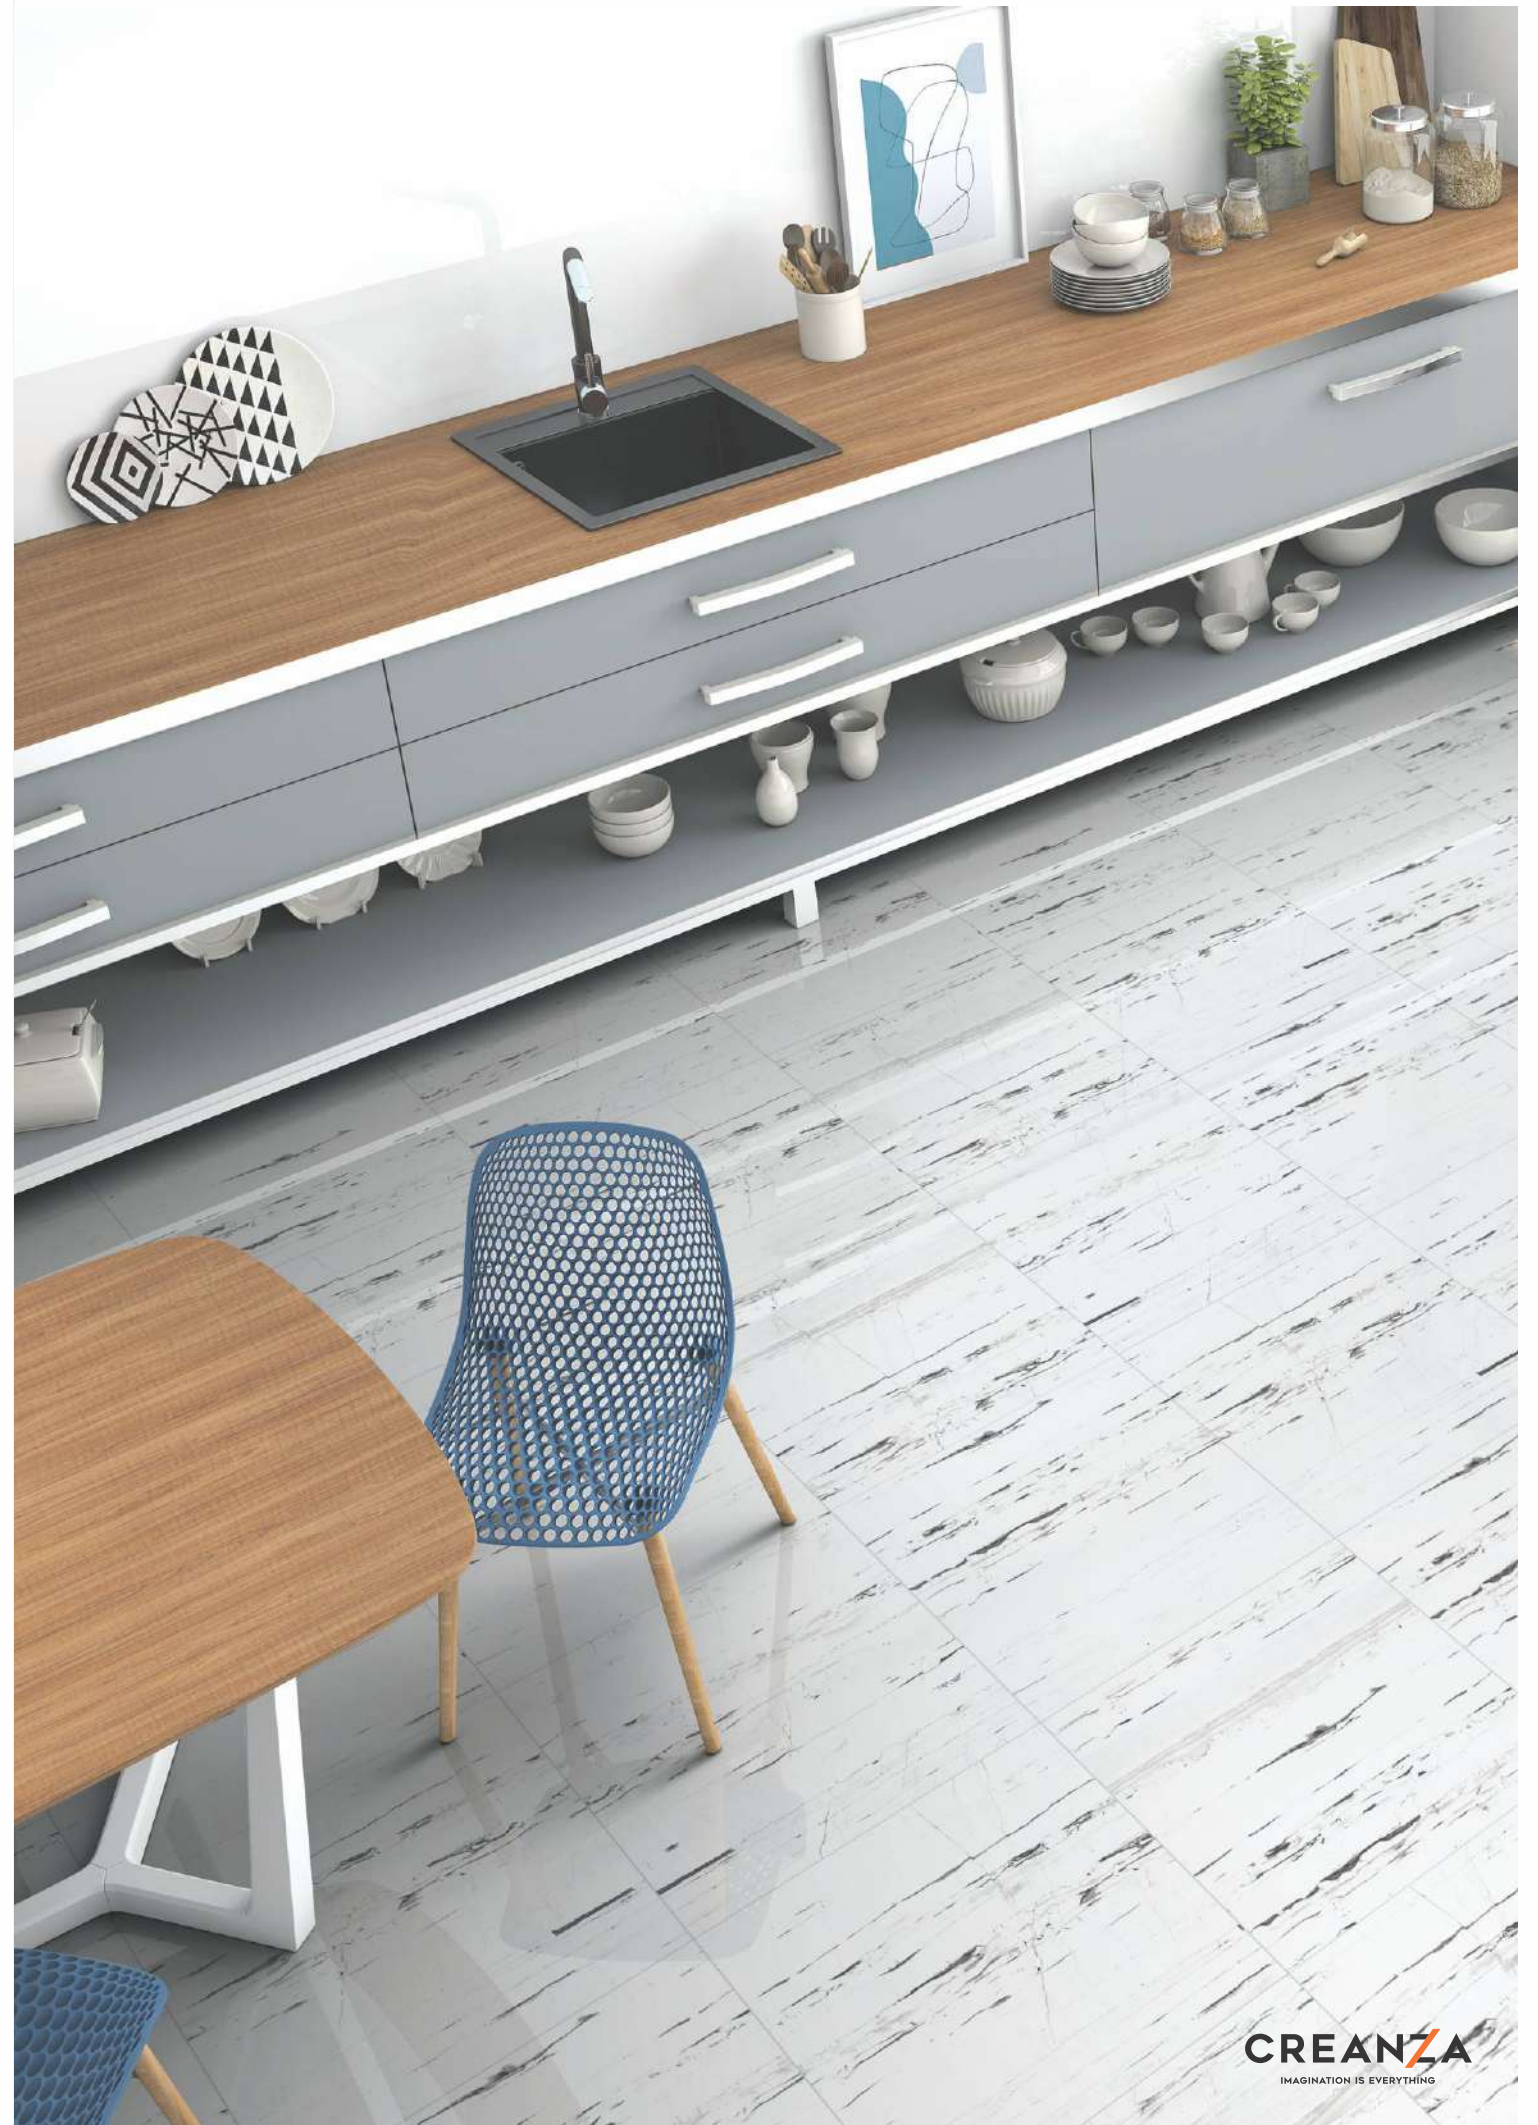

Glossy
Finish

600x1200mm

Colour
Moods

GVT
PGVT
COLLECTION

Royal White
Portoro

Faces

3

CREANZA
IMAGINATION IS EVERYTHING