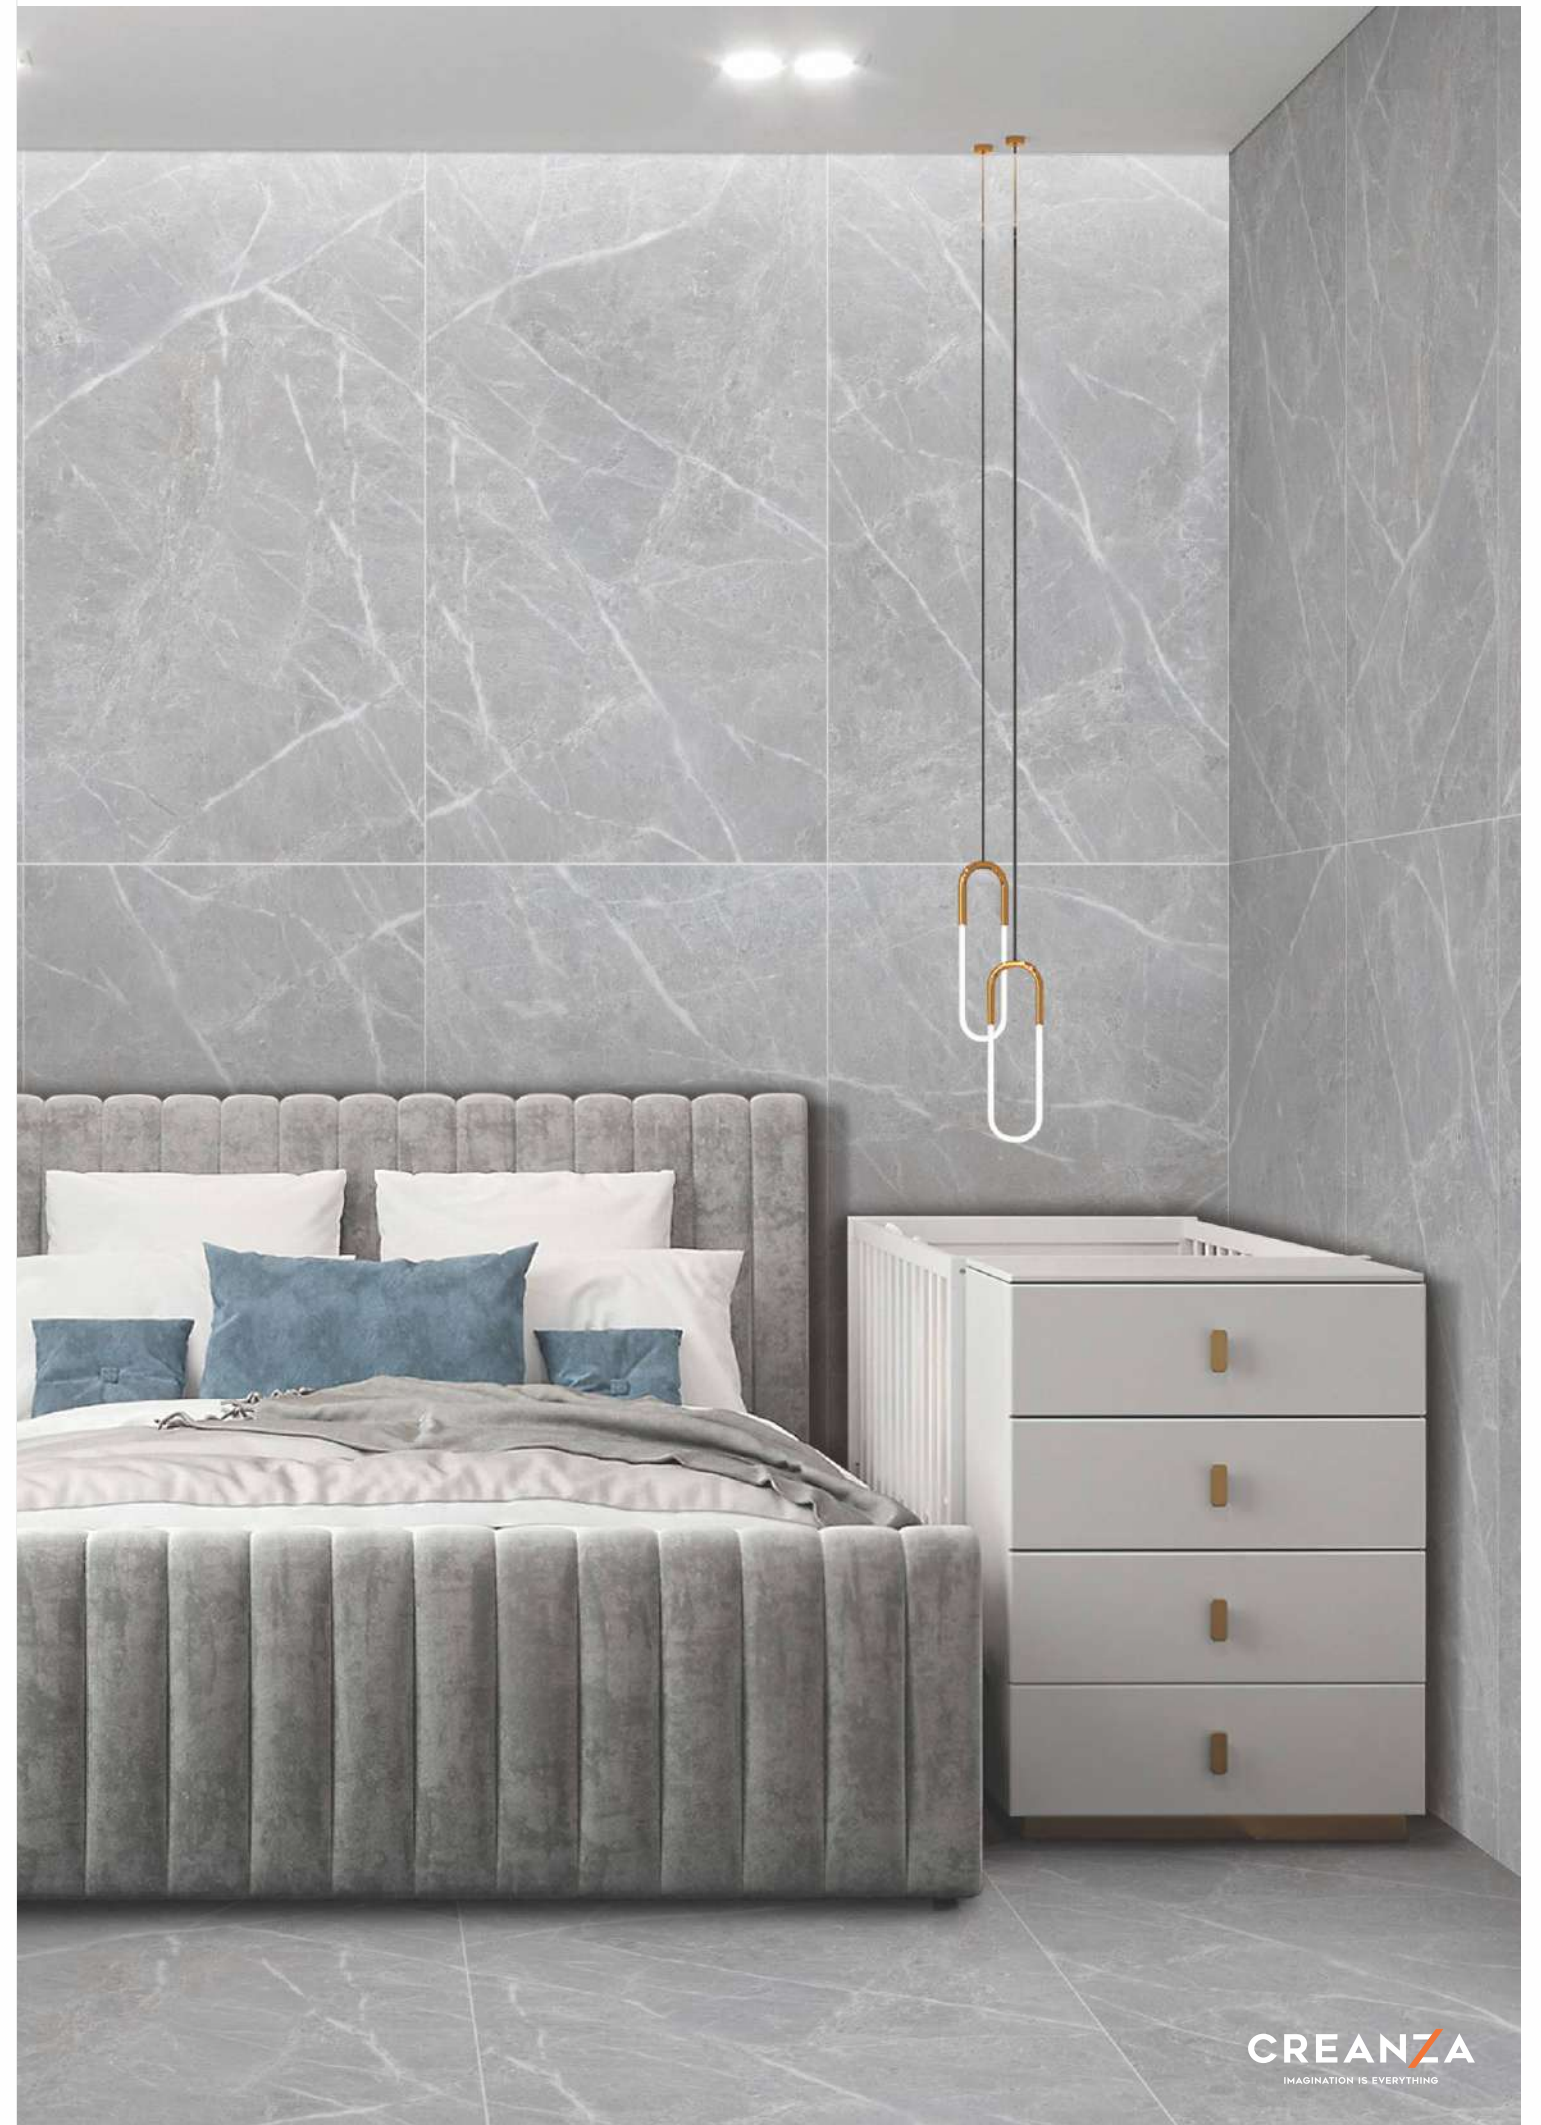

Carving
Finish
600x1200mm

GVT
PGVT
COLLECTION

Royal
Cassero Bianco

Faces

5

CREANZA
IMAGINATION IS EVERYTHING