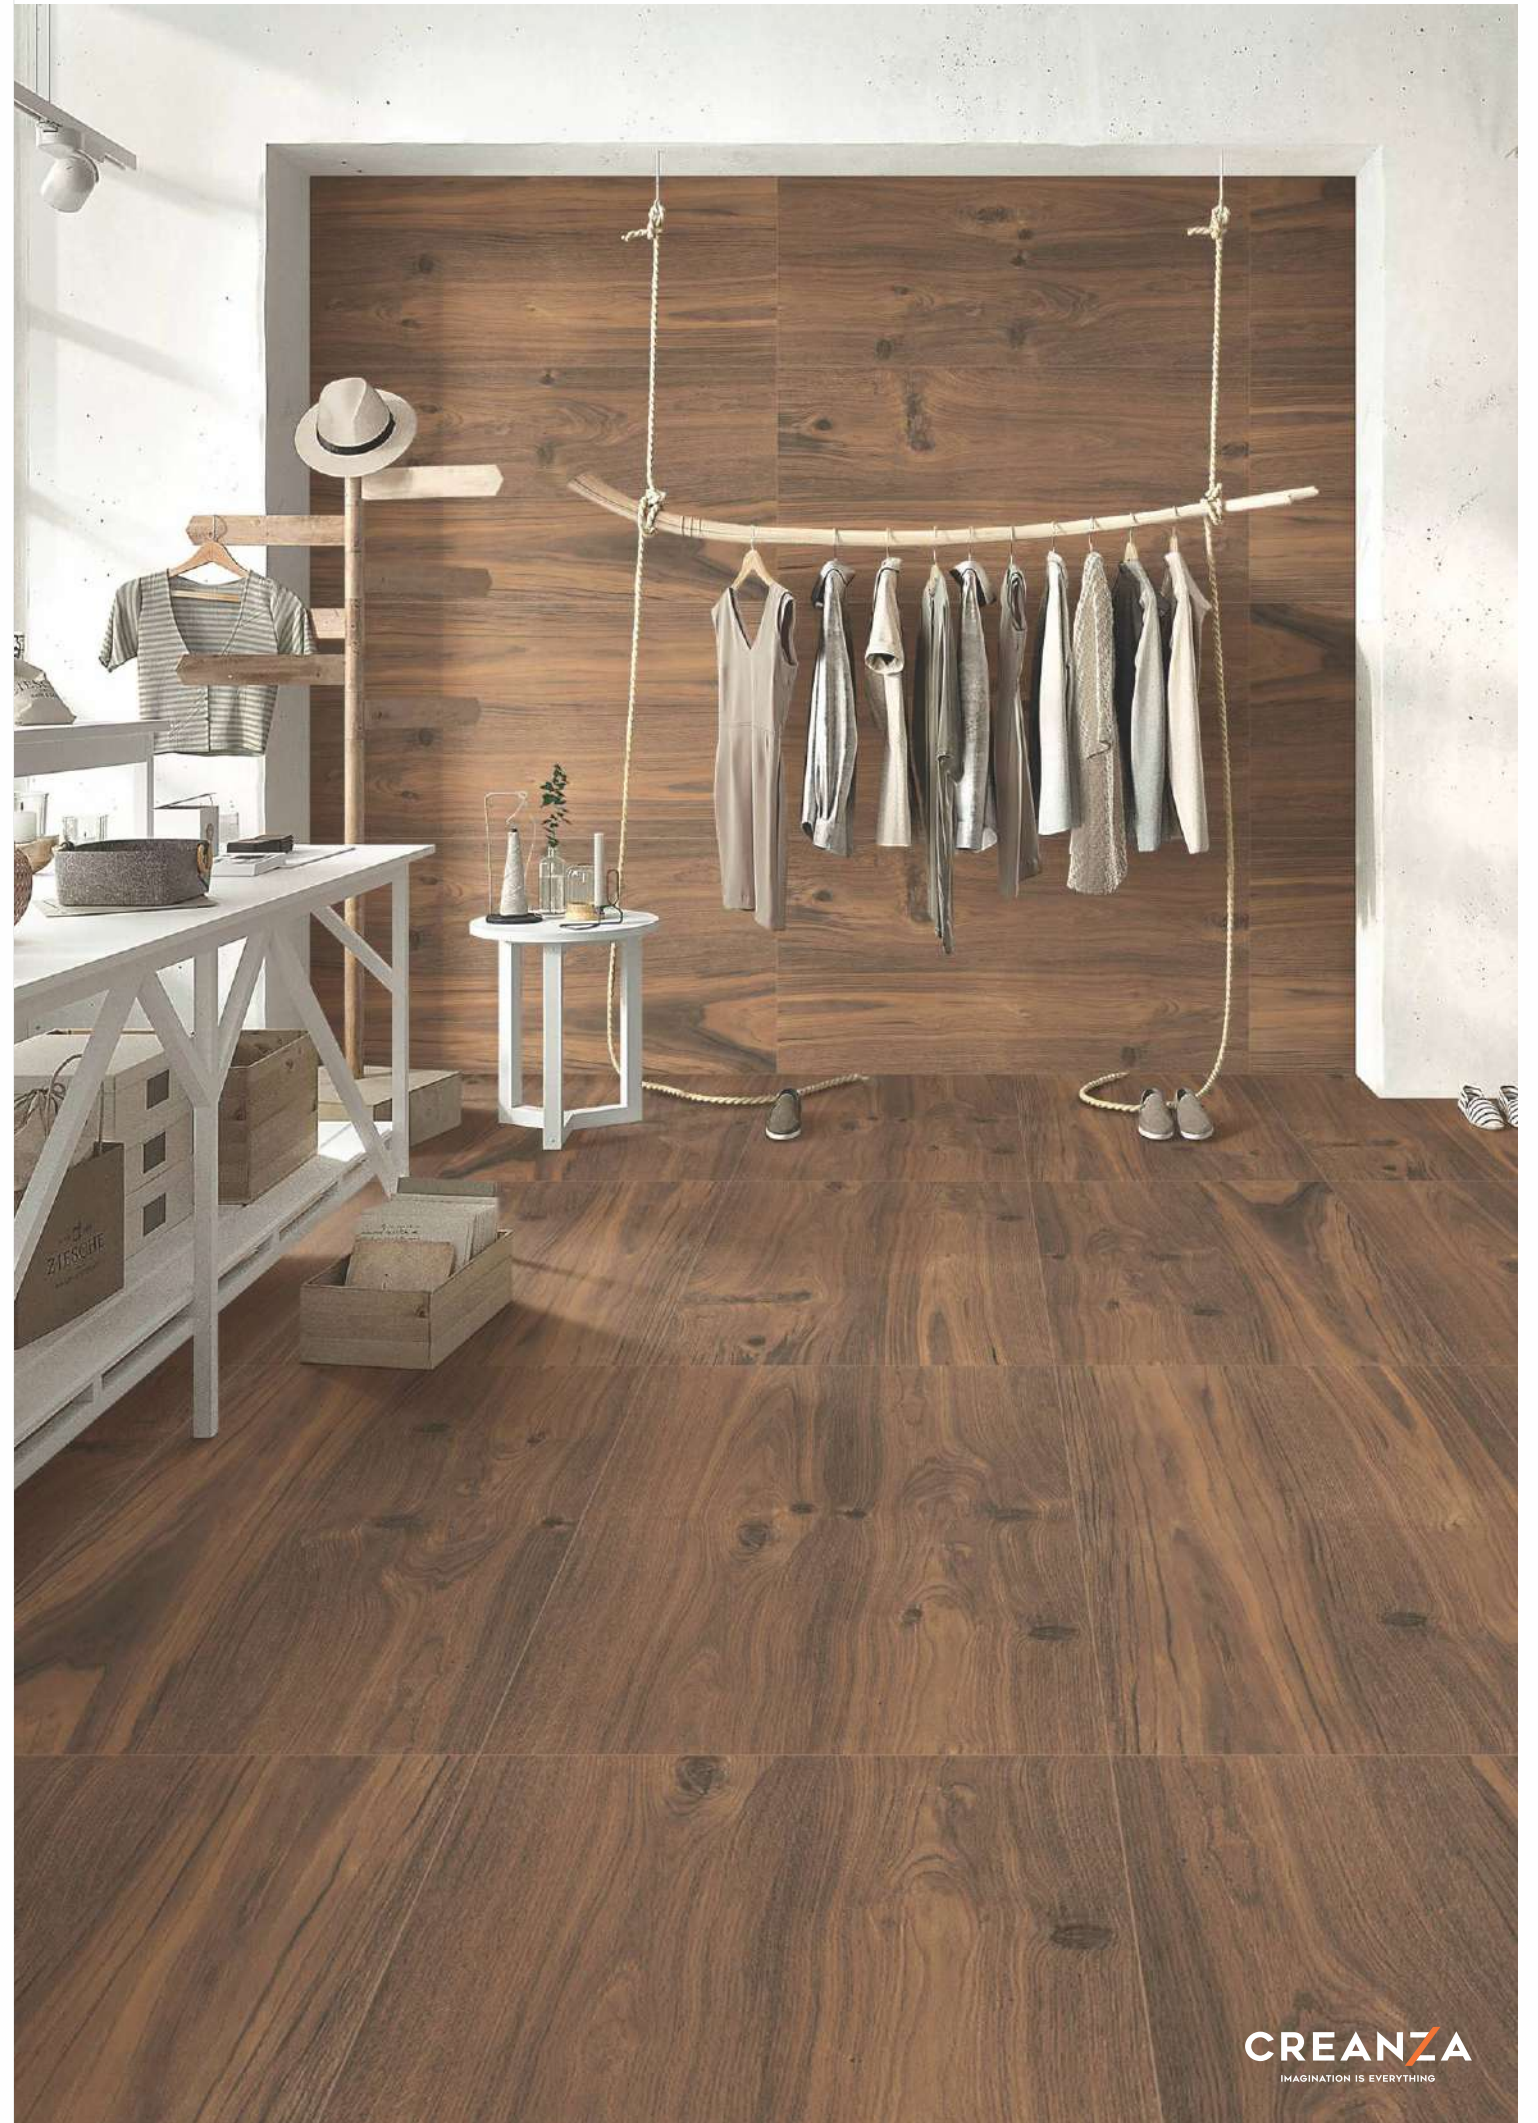

Wood
Finish

600x1200mm

Colour
Moods

GVT
PGVT
COLLECTION

Royal Kingwood
Teak

Faces

4

CREANZA
IMAGINATION IS EVERYTHING