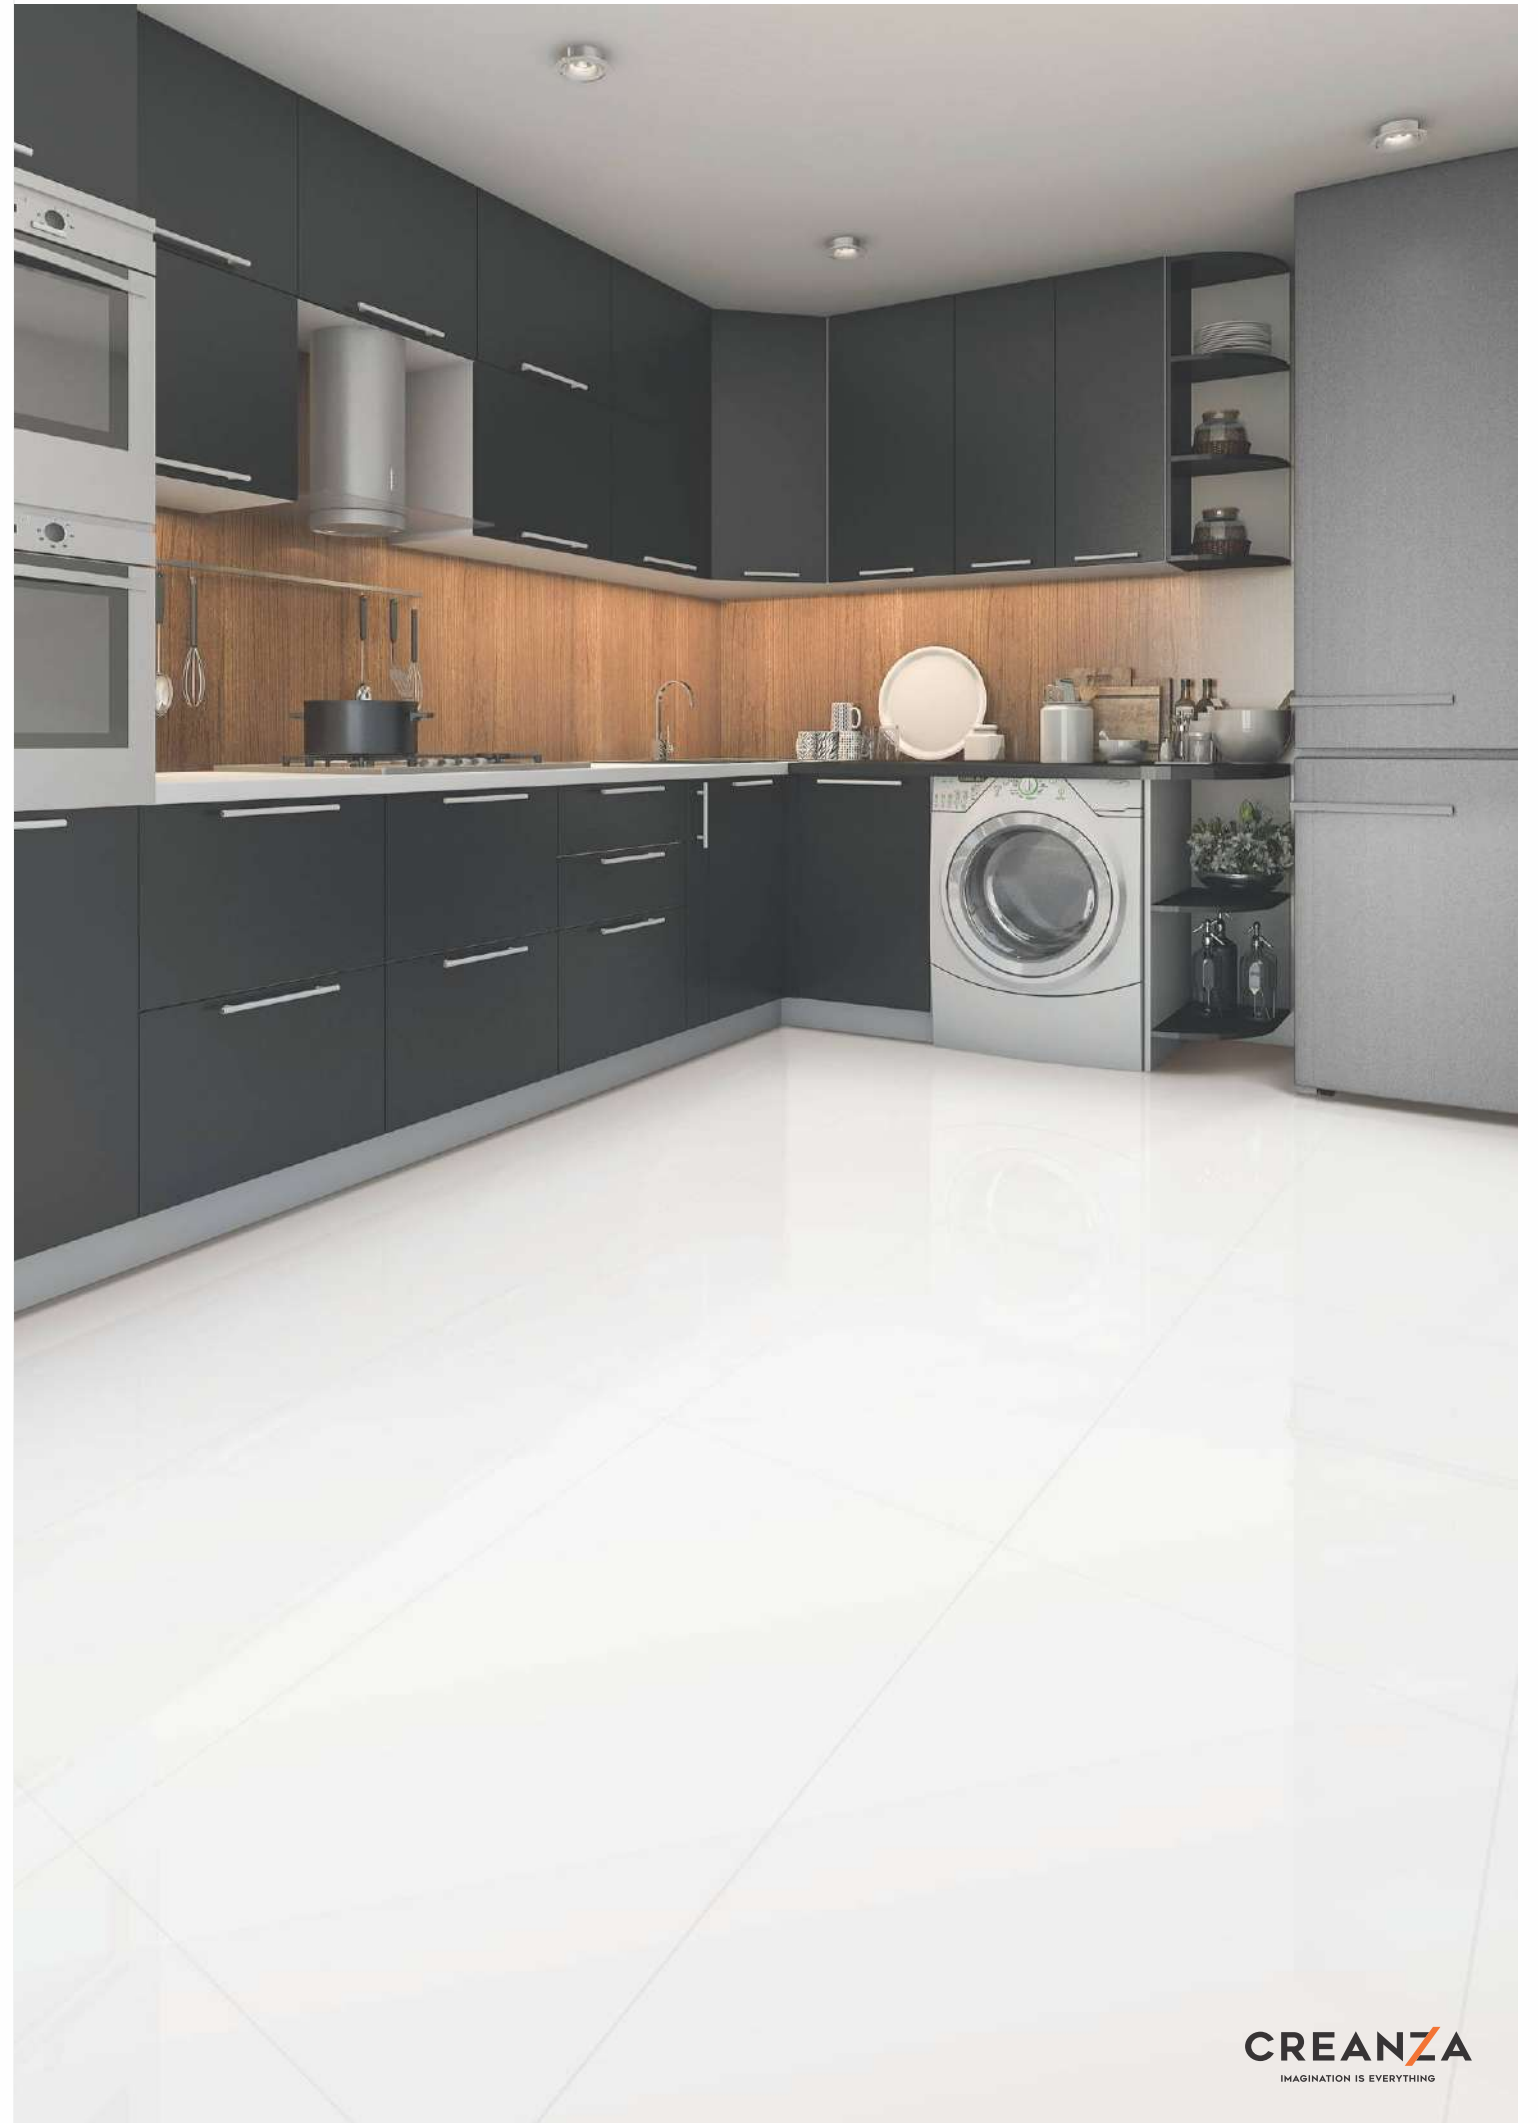

Glossy
Finish

600x1200mm

Colour
Moods

GVT
PGVT
COLLECTION

Royal Plain White

CREANZA
IMAGINATION IS EVERYTHING