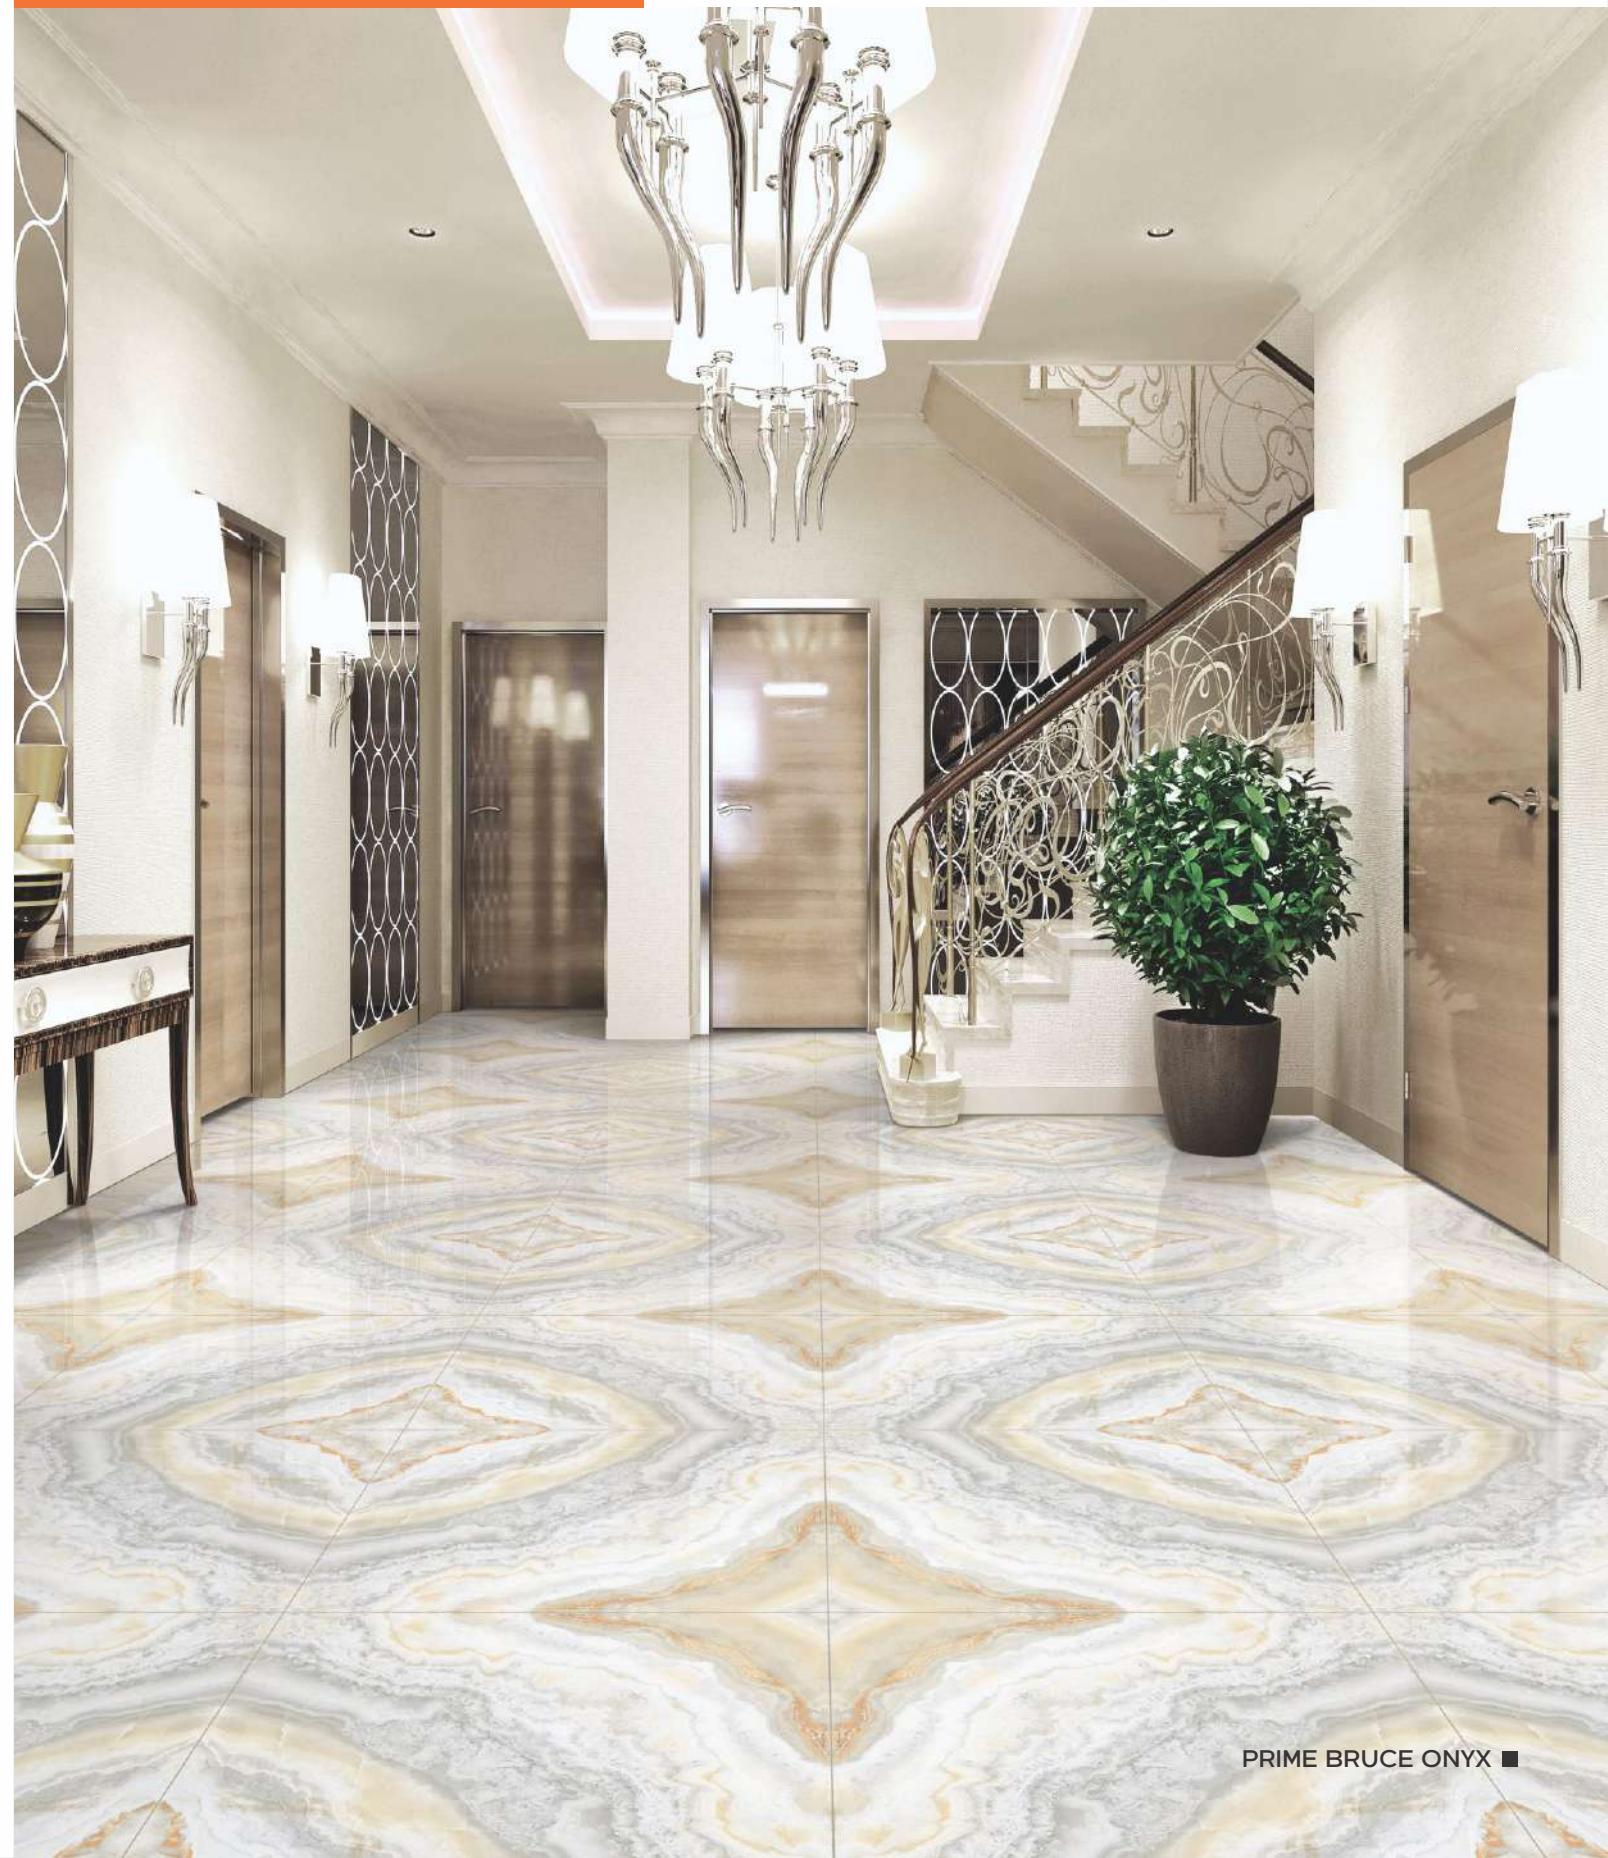

PRIME BRUCE ONYX ■