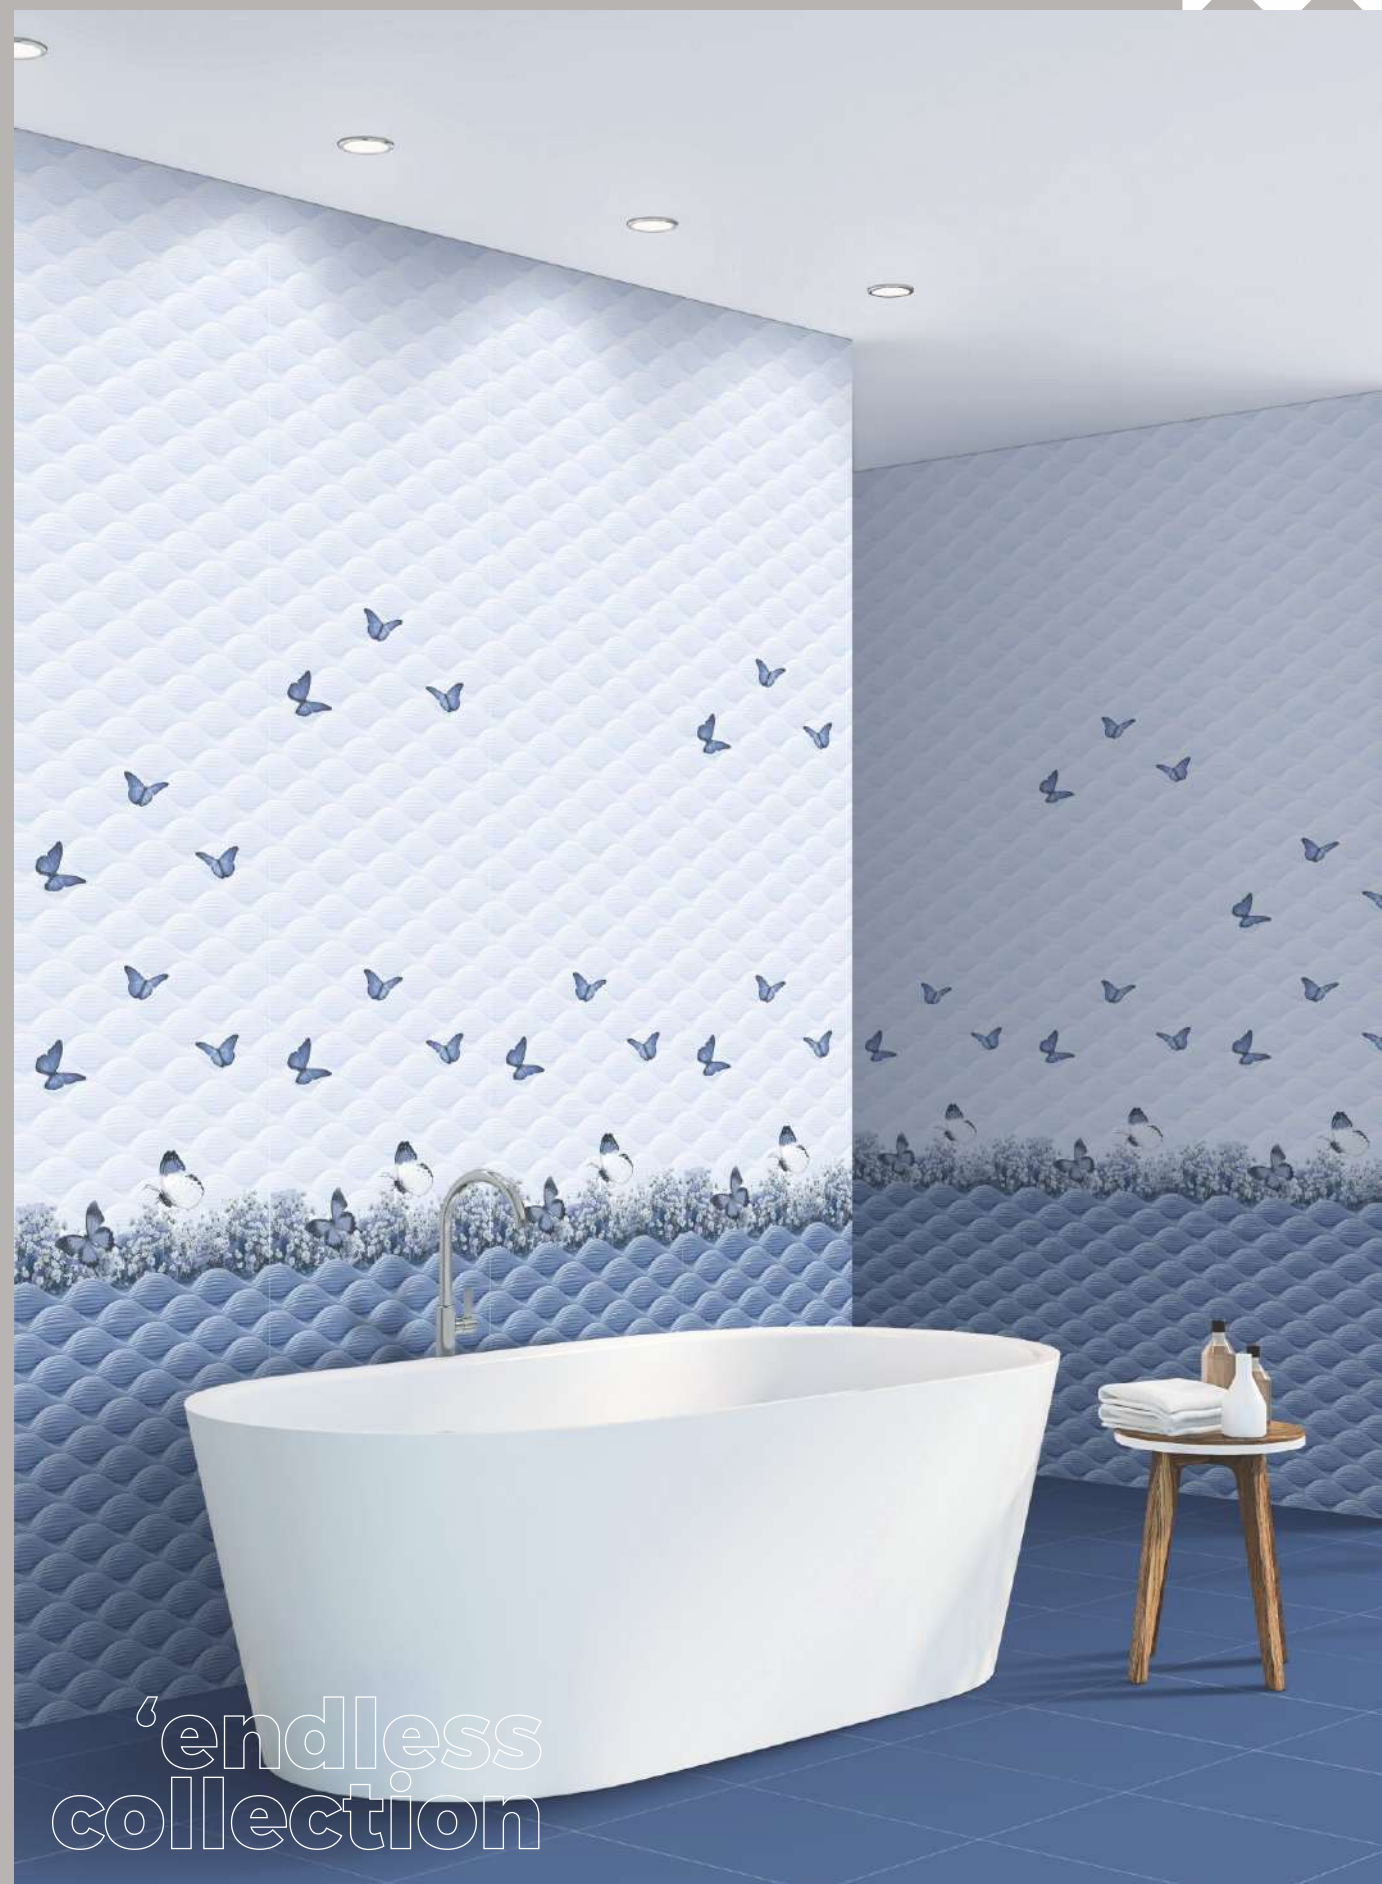

SACRED BEIGE
SACRED DECOR 1

SPIRITUAL

SPIRITUAL BLANCO

SPIRITUAL DECOR 1

Wall Tiles
300x
450mm

endless collection

COSMIC

COSMIC IVORY
 COSMIC IVORY DECOR 1 A
 COSMIC IVORY DECOR 1 B
 COSMIC ROSE