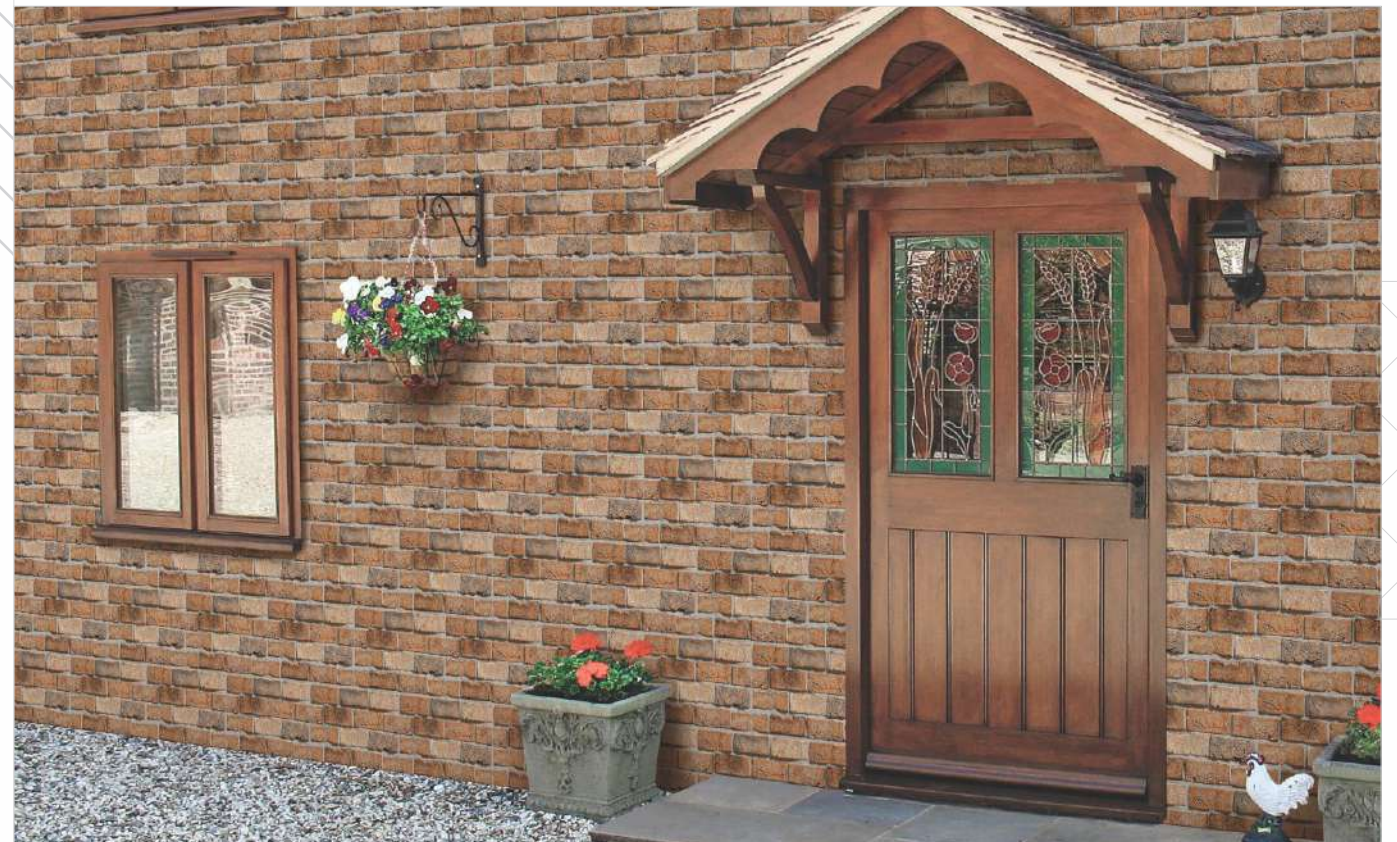

STONIS

Wall Tiles
300x
450mm