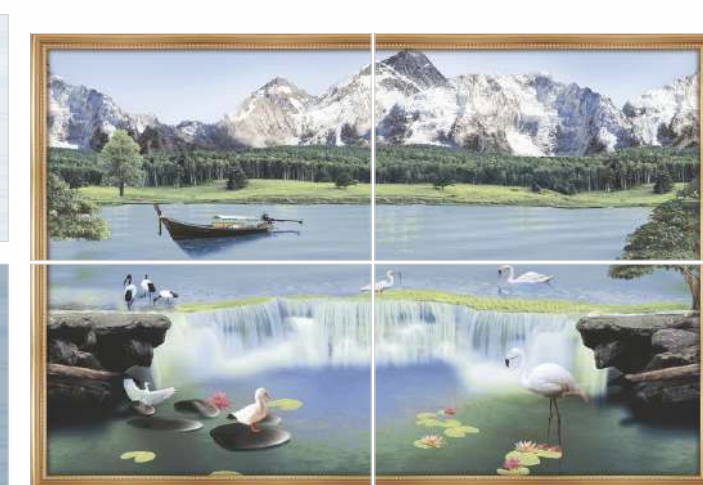

RIVER FALLS

Wall Tiles
300x
450mm