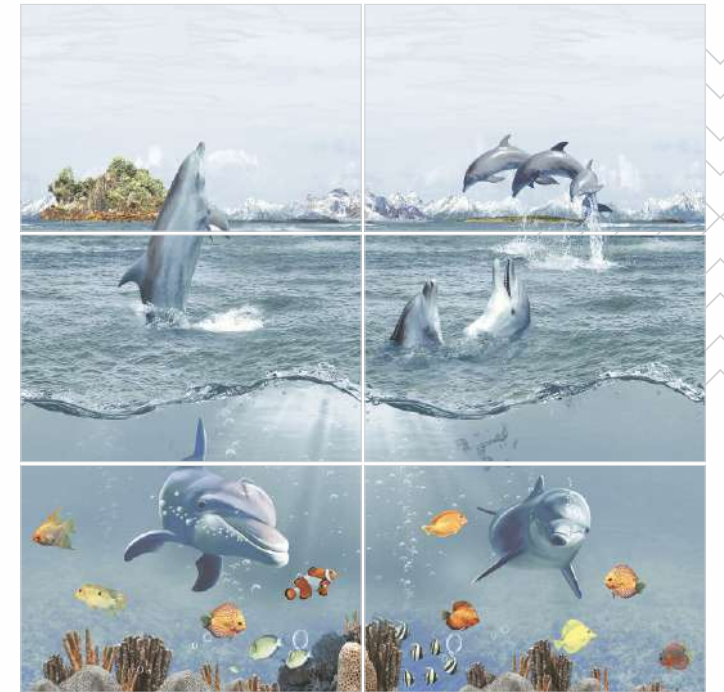

PESCADO BLANCA
PESCADO AQUA

PESCADO DECOR 1

SEA BLUE
SEA AQUA

RIVER FALLS

Wall Tiles
300x
450mm

endless
collection

SEA

SEA BLUE
SEA AQUA