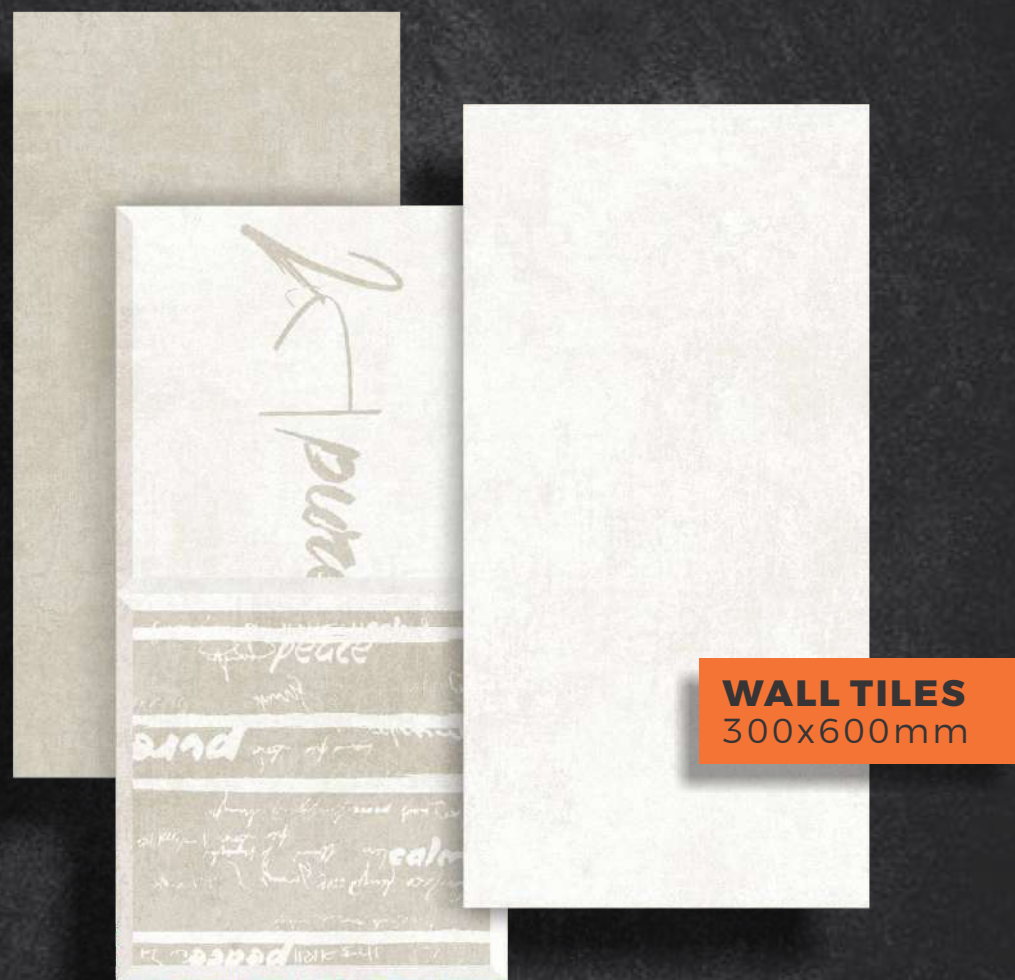

magma
SERIES

WALL TILES
300x600mm

The Magma Series brings an impressive assortment of tile designs to create a premium space.

URBAN
STYLE OF
A CONTEMPORARY
SPACE