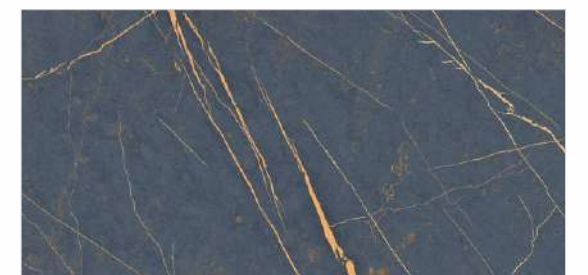

Figaro Denim Decor 2

Figaro Denim