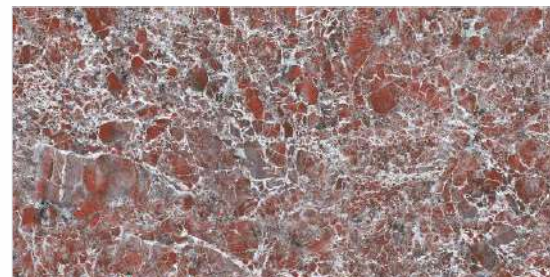

Hovia Cherry Decor 1

Hovia Cherry