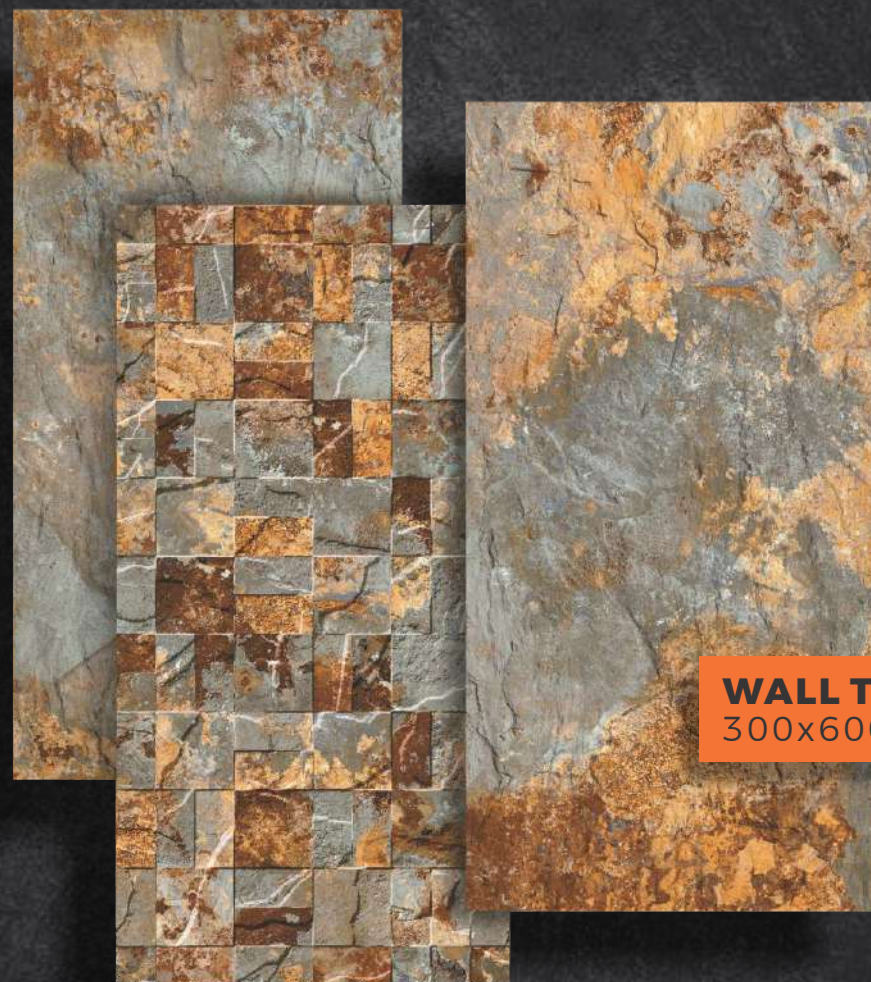

Ariel Sky

Ariel Decor 1

Ariel Denim

Marlin Sky

Marlin Decor 1

Marlin Blue

**enmattē**  
SERIES

**WALL TILES**  
300x600mm