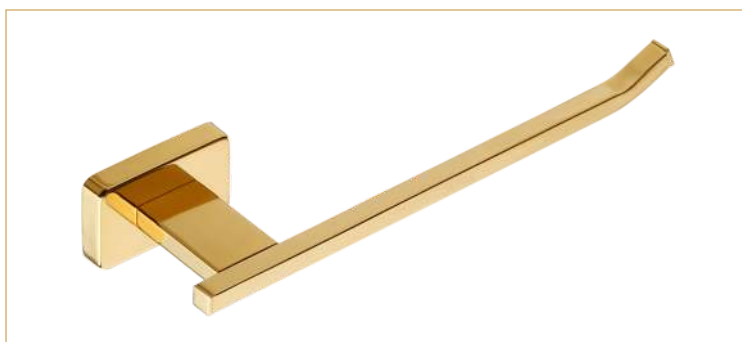

Finish : Gold PVD

DZ-4

Soap Dish

Material : S.S. 304

Finish : Gold PVD

DZ-2

Napkin Ring

Material : S.S. 304