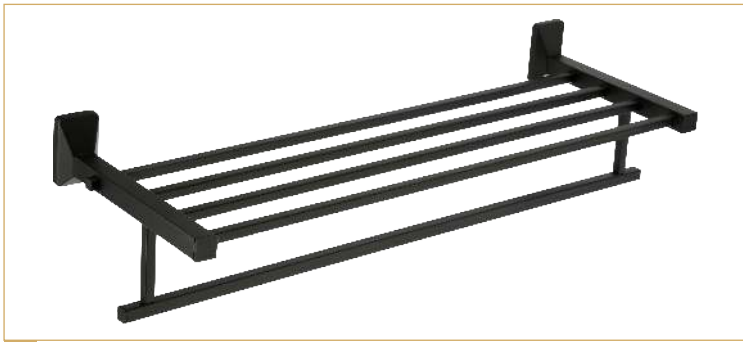

Finish : Gold PVD

VI-2

Napkin Ring

Material : S.S. 304

Finish : Gold PVD

VI-7
Towel Rack

Material : S.S. 304
Finish : Black

VI-10
Liquid
Soap Dispenser