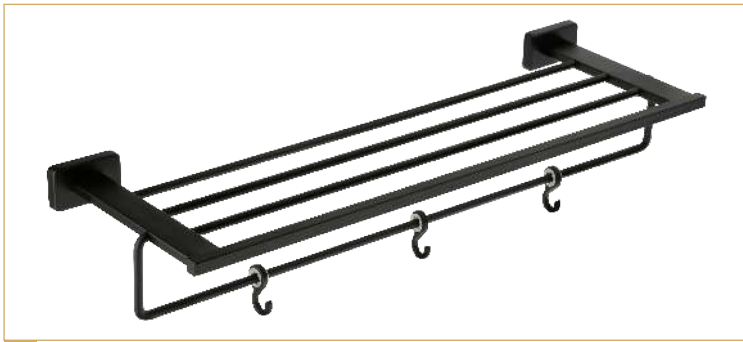

DZ-7
Towel Rack

Material : S.S. 304
Finish : Black