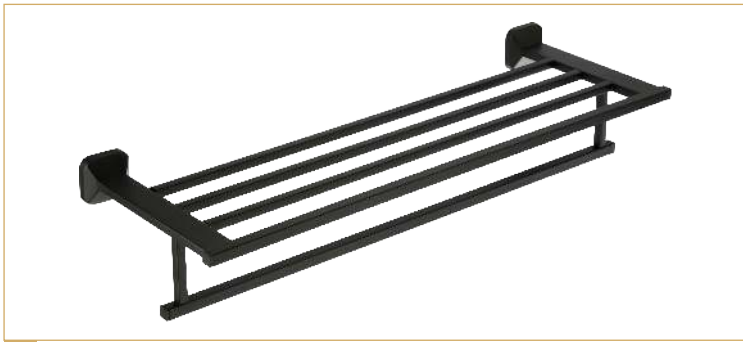

EN-7
Towel Rack

Material : S.S. 304
Finish : Black