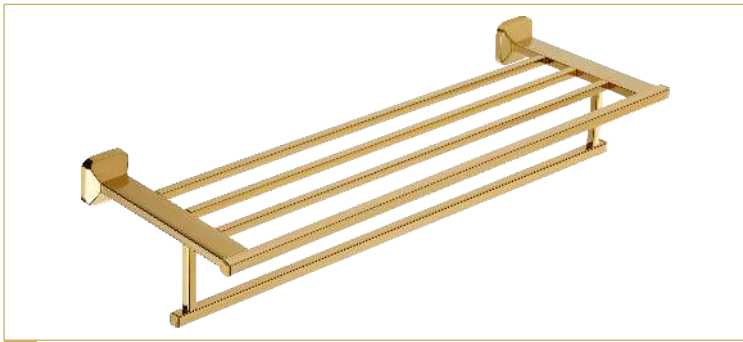

EN-7
Towel Rack

Material : S.S. 304
Finish : Gold PVD