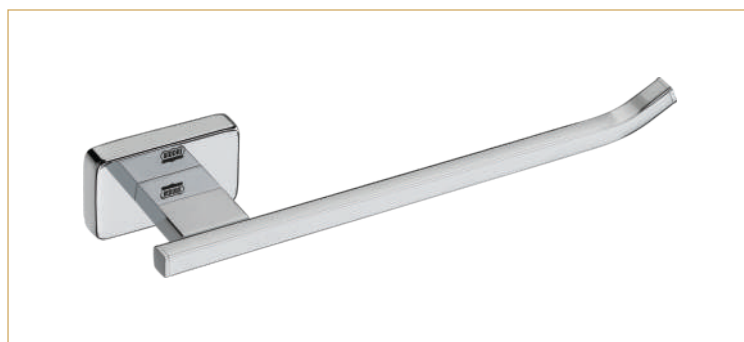

Material : S.S. 304
Finish : C.P.

DZ-6
Paper Holder

Material : S.S. 304
Finish : C.P.

DZ-5
Tumbler Holder

Material : S.S. 304
Finish : C.P.

DZ-4
Soap Dish

Material : S.S. 304
Finish : C.P.

DZ-2
Napkin Ring