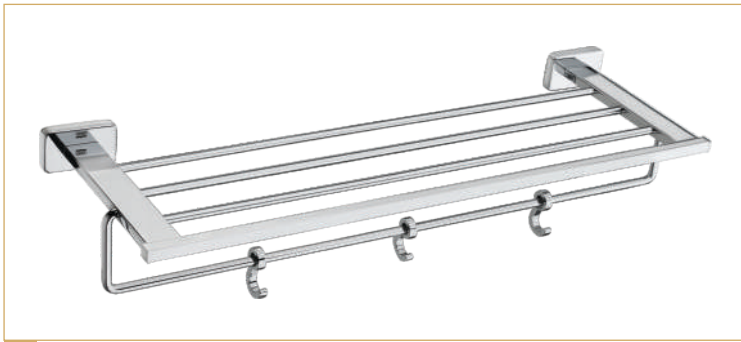

Measurement \pm 2mm Tolerance

**“OUR SATISFIED CUSTOMER IS
OUR BEST ADVERTISER...”**

DZ-7
Towel Rack

Material : S.S. 304
Finish : C.P.

DZ-10
Liquid
Soap Dispenser

Material : S.S. 304
Finish : C.P.

DZ-3
Towel Rod