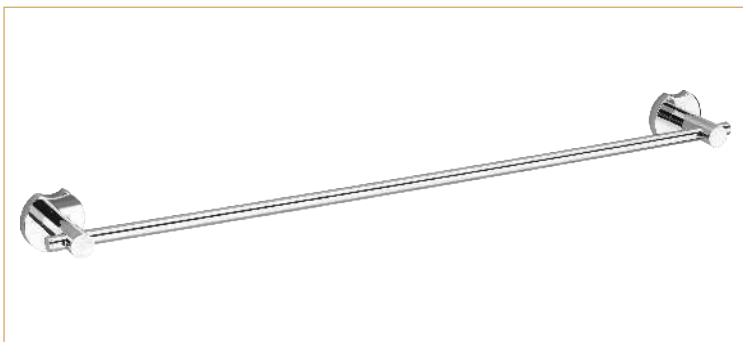

LU-7
Towel Rack

Material : BRASS
Finish : C.P.

LU-10
Liquid
Soap Dispenser

Material : BRASS
Finish : C.P.

LU-3
Towel Rod

Material : BRASS
Finish : C.P.

LU-6F
Paper Holder
with Lid

Material : BRASS
Finish : C.P.