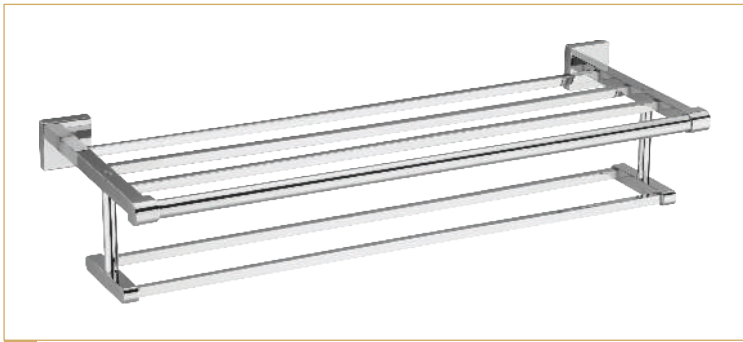

Material : S.S. 304
Finish : C.P.

SGR-4
Soap Dish

Material : S.S. 304
Finish : C.P.

SGR-1
Rob Hook

Material : S.S. 304
Finish : C.P.

PVD FINISH
AVAILABLE

Snazzy

Finish : C.P.