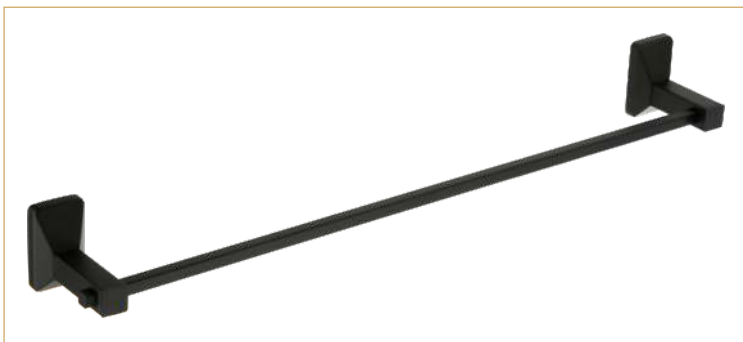

VI-3
Towel Rod

Material : S.S. 304
Finish : Black