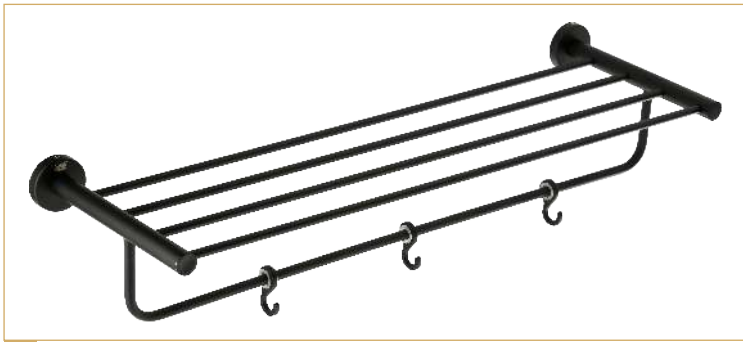

Soap Dish

Material : S.S. 304

Finish : C.P.

WX-2

Napkin Ring

Material : S.S. 304

Finish : C.P.

WX-7
Towel Rack