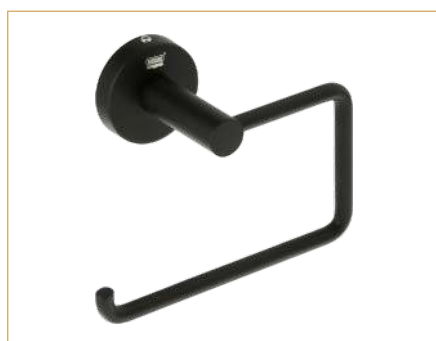

WX-6

Paper Holder

Material : S.S. 304

Finish : Black