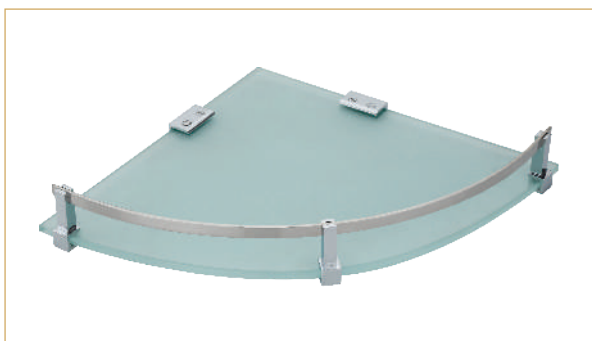

SS-108
Glass Corner

Material : S.S. 304
Finish : Glossy
Size : 9"x9", 12"x12"