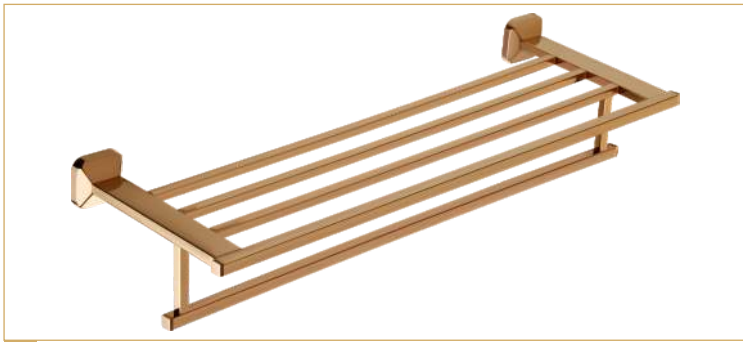

EN-7
Towel Rack

Material : S.S. 304
Finish : RG PVD