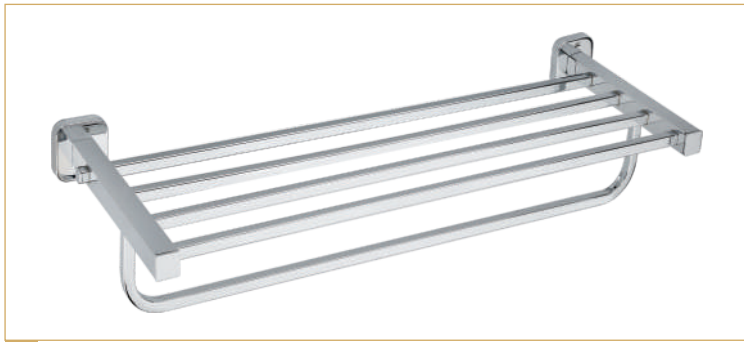

SE-7
Towel Rack

Material : S.S. 304
Finish : C.P.