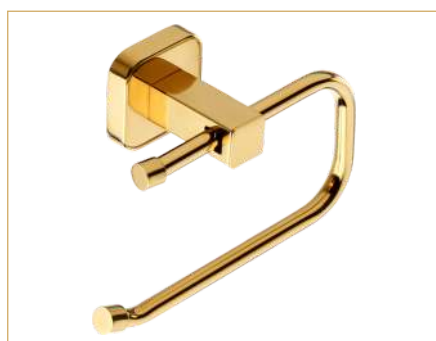

SE-6

Paper Holder

Material : S.S. 304

Finish : Gold PVD