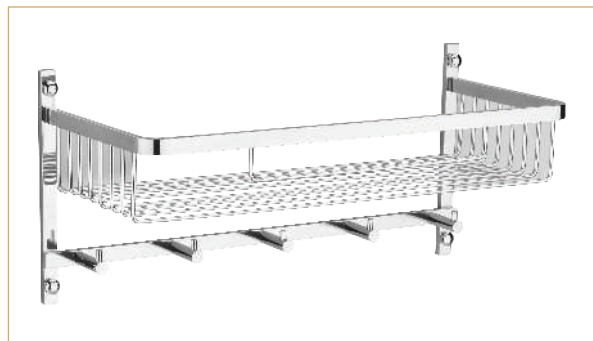

SS-104
Shelf

Material : S.S. 304
Finish : Glossy
Size : 14" x 5"