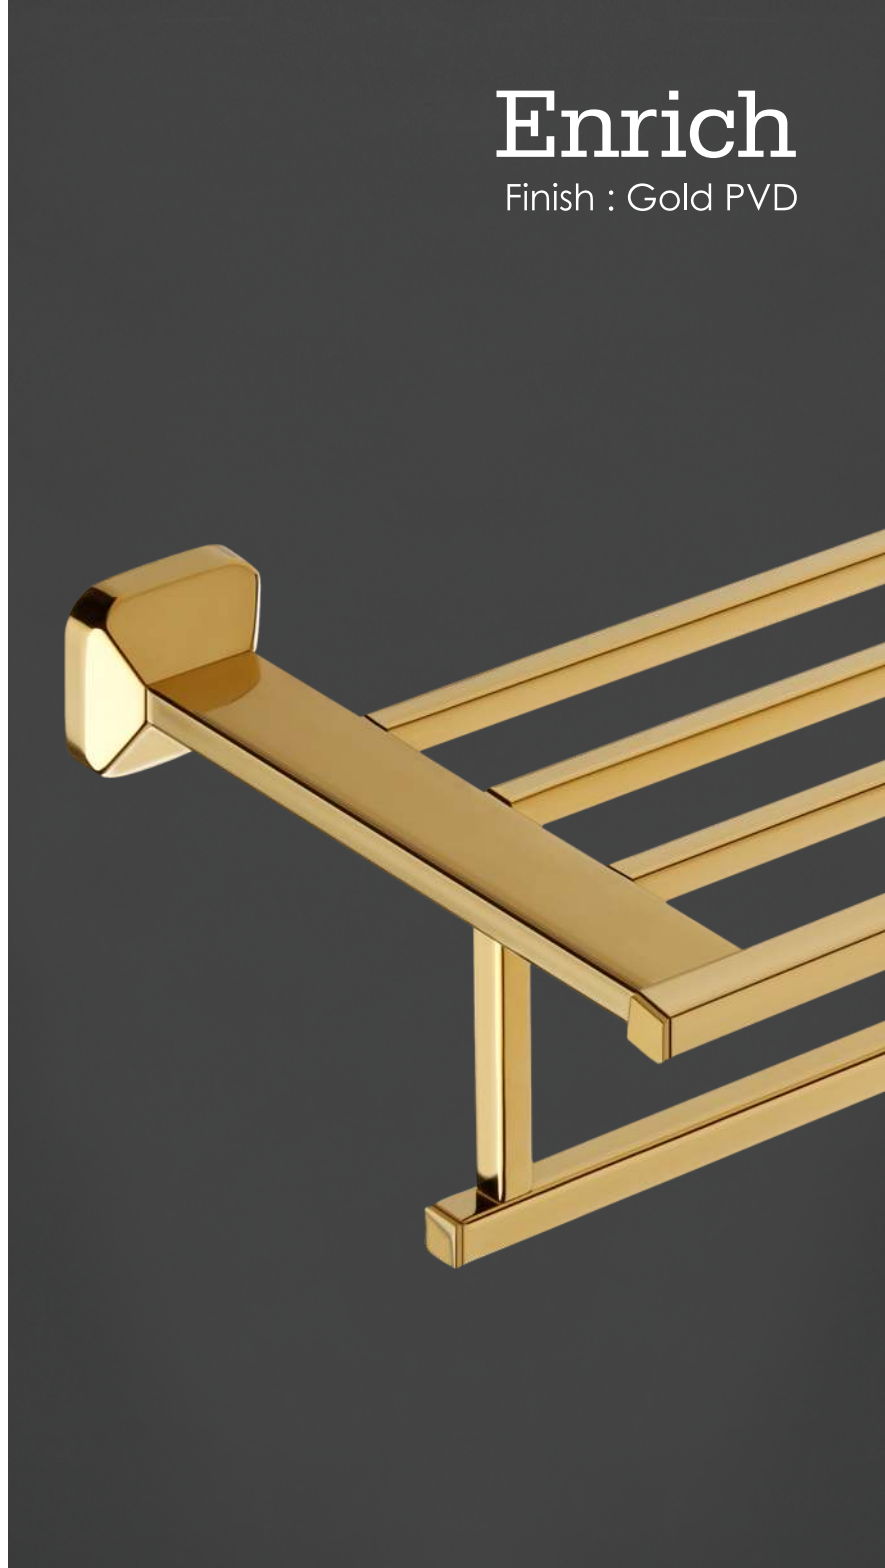

Finish : Gold PVD

EN-6

Paper Holder

Material : S.S. 304

Finish : Gold PVD

EN-5

Tumbler Holder

Material : S.S. 304

Finish : Gold PVD

EN-4

Soap Dish

Material : S.S. 304

Finish : Gold PVD

EN-2

Napkin Ring

Material : S.S. 304

Finish : Gold PVD

EN-7
Towel Rack

Material : S.S. 304
Finish : Black

EN-10
Liquid
Soap Dispenser

Material : S.S. 304
Finish : Black

EN-3
Towel Rod

Material : S.S. 304
Finish : Black

EN-6F
Paper Holder
with Lid