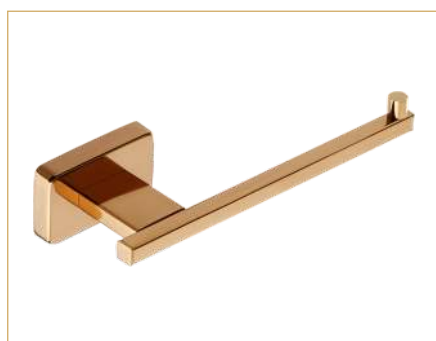

DZ-6

Paper Holder

Material : S.S. 304

Finish : RG PVD