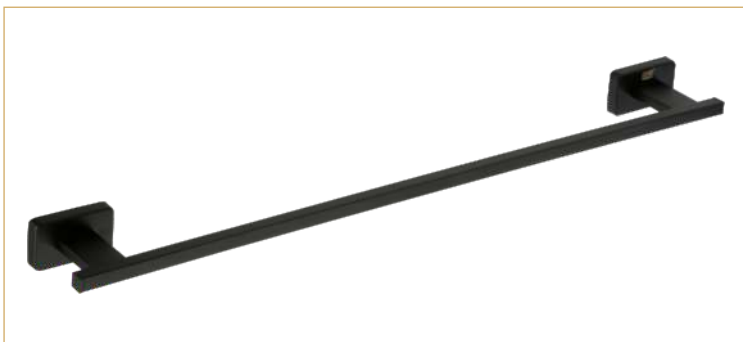

Finish : Gold PVD

DZ-7
Towel Rack

Material : S.S. 304
Finish : Black

DZ-10
Liquid
Soap Dispenser

Material : S.S. 304
Finish : Black

DZ-3
Towel Rod

Material : S.S. 304
Finish : Black

DZ-6F
Paper Holder
with Lid