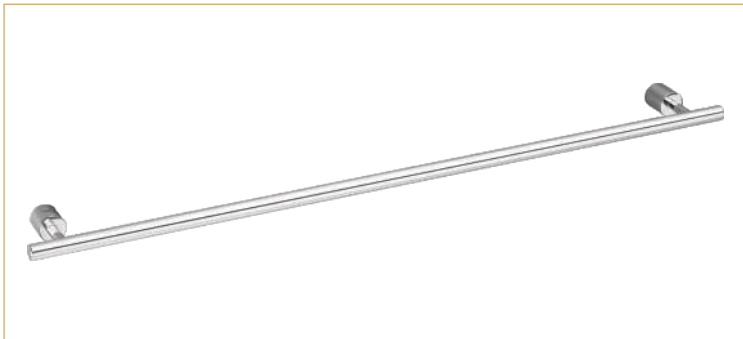

SP-3
Towel Rod

Material : S.S. 304
Finish : C.P.