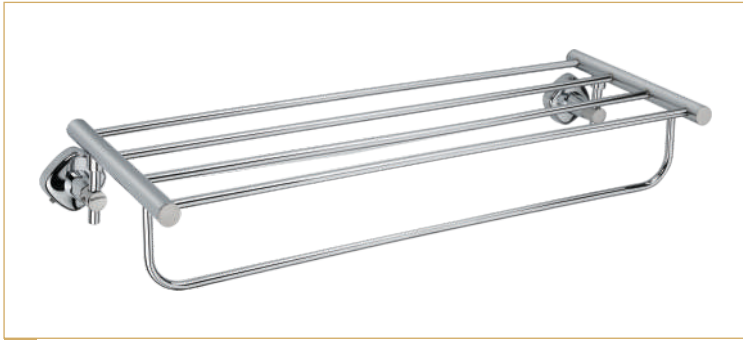

KS-7
Towel Rack

Material : S.S. 304
Finish : C.P.