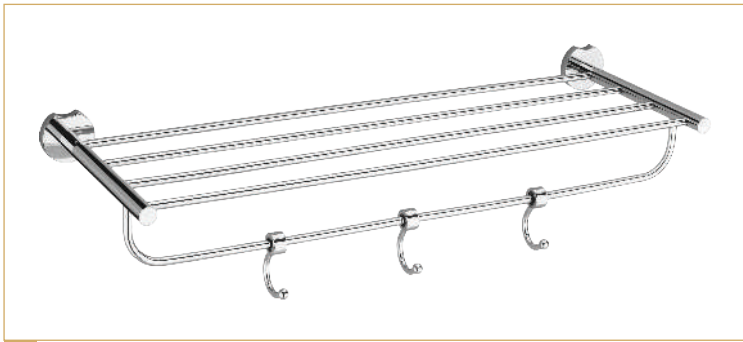

LU-7
Towel Rack

Material : BRASS
Finish : C.P.

LU-10
Liquid
Soap Dispenser

Material : BRASS
Finish : C.P.

LU-3
Towel Rod

Material : BRASS
Finish : C.P.

LU-6F
Paper Holder
with Lid

Material : BRASS
Finish : C.P.