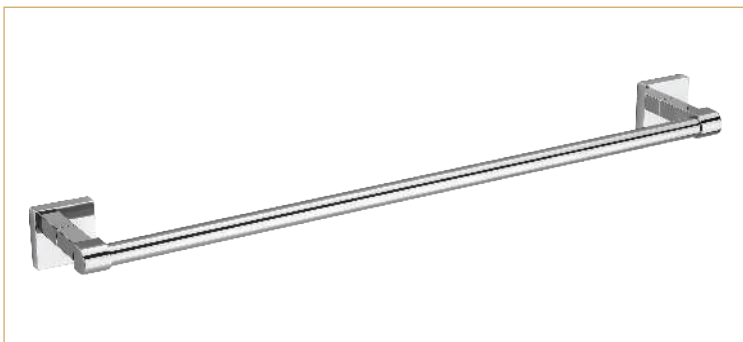

SD-3
Towel Rod

Material : BRASS
Finish : C.P.