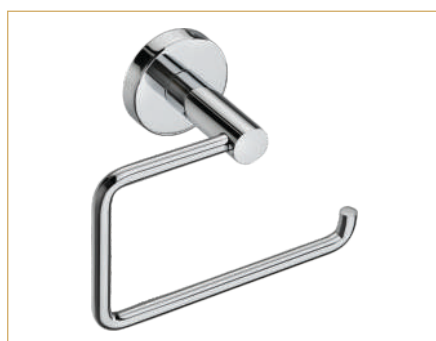

WX-6

Paper Holder

Material : S.S. 304

Finish : C.P.