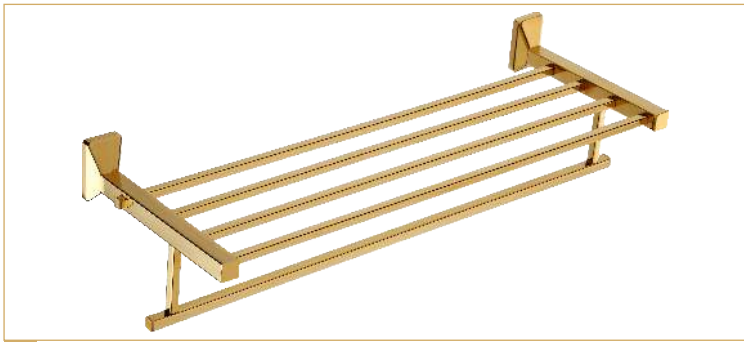

Finish : RG PVD

VI-2

Napkin Ring

Material : S.S. 304

Finish : RG PVD

VI-7
Towel Rack

Material : S.S. 304
Finish : Gold PVD

VI-10
Liquid
Soap Dispenser