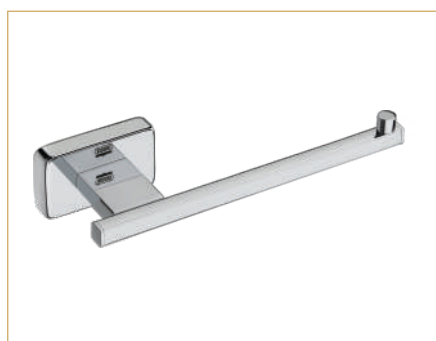

DZ-6
Paper Holder

Material : S.S. 304
Finish : C.P.