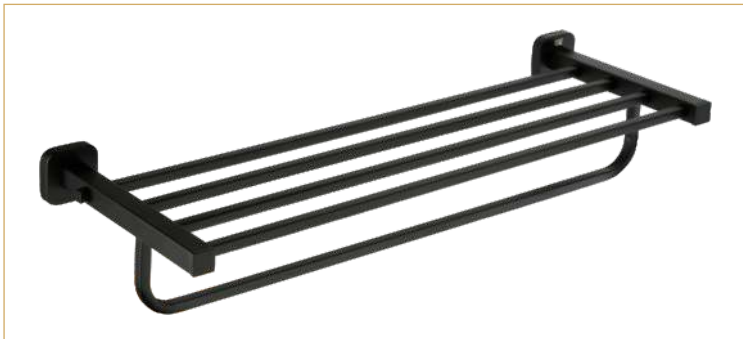

Soap Dish

Material : S.S. 304

Finish : Gold PVD

SE-2

Napkin Ring

Material : S.S. 304

Finish : Gold PVD

SE-7
Towel Rack