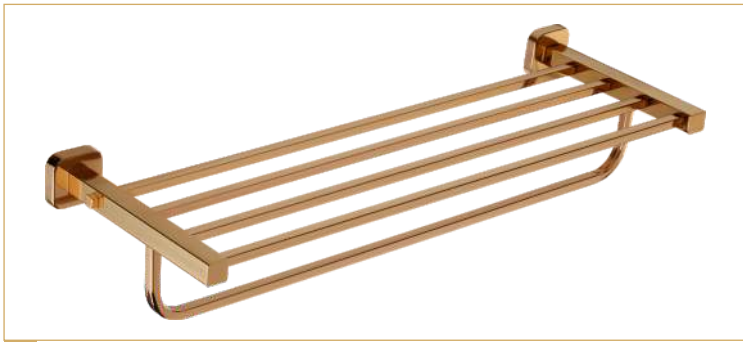

Soap Dish

Material : S.S. 304

Finish : C.P.

SE-2

Napkin Ring

Material : S.S. 304

Finish : C.P.

SE-7
Towel Rack