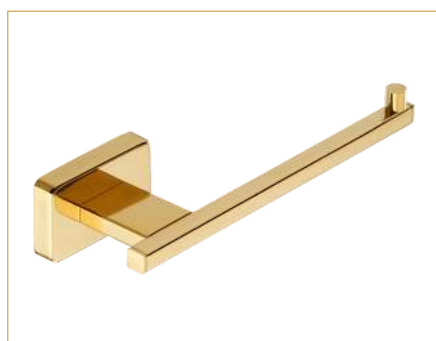

DZ-6

Paper Holder

Material : S.S. 304

Finish : Gold PVD