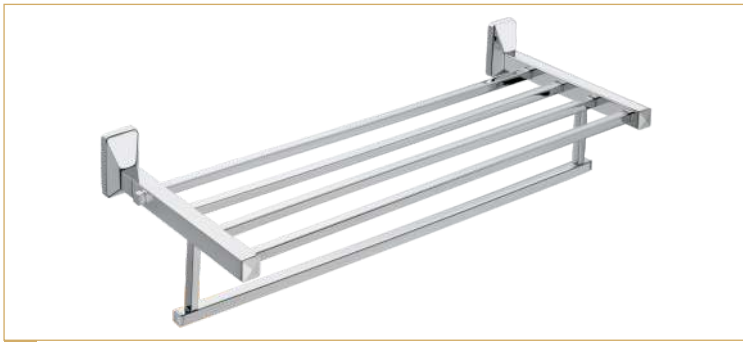

VI-7
Towel Rack

Material : S.S. 304
Finish : C.P.