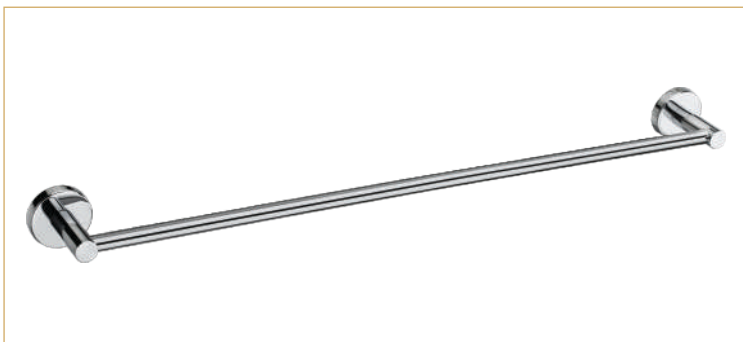

WX-3
Towel Rod

Material : S.S. 304
Finish : C.P.