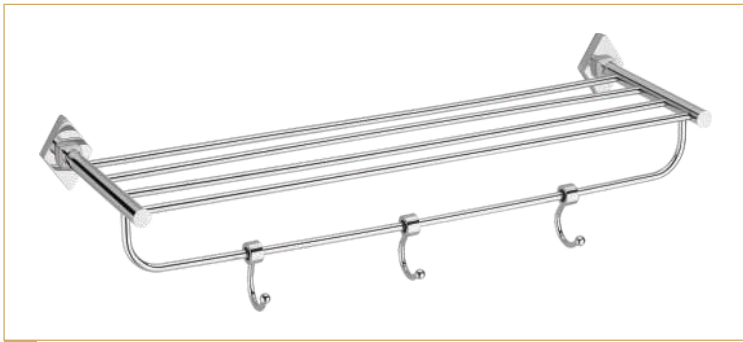

CR-7
Towel Rack

Material : BRASS
Finish : C.P.

CR-10
Liquid
Soap Dispenser

Material : BRASS
Finish : C.P.

CR-3
Towel Rod

Material : BRASS
Finish : C.P.

CR-6F
Paper Holder
with Lid

Material : BRASS
Finish : C.P.