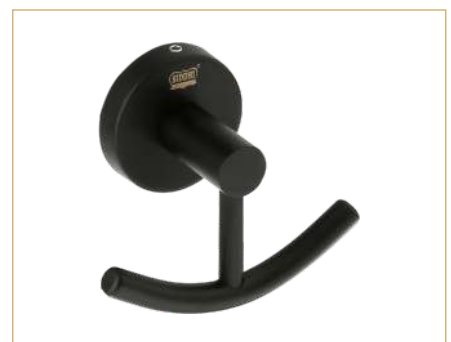

WX-1
Rob Hook

Material : S.S. 304
Finish : Black