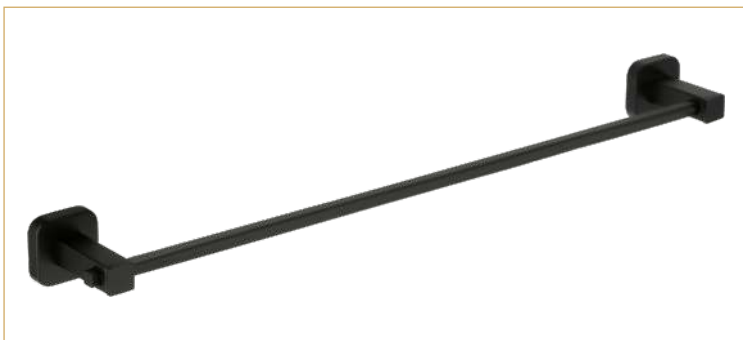

SE-3
Towel Rod

Material : S.S. 304
Finish : Black