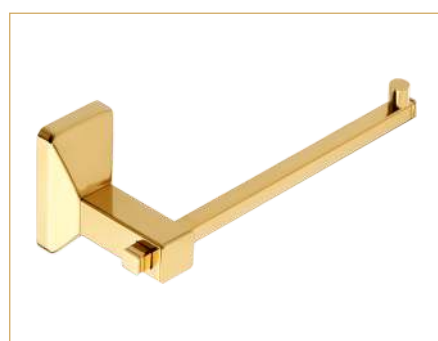

VI-6

Paper Holder

Material : S.S. 304

Finish : Gold PVD