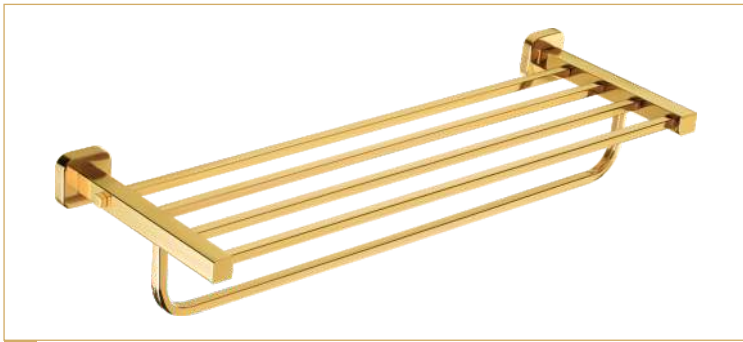

Soap Dish

Material : S.S. 304

Finish : RG PVD

SE-2

Napkin Ring

Material : S.S. 304

Finish : RG PVD

SE-7
Towel Rack