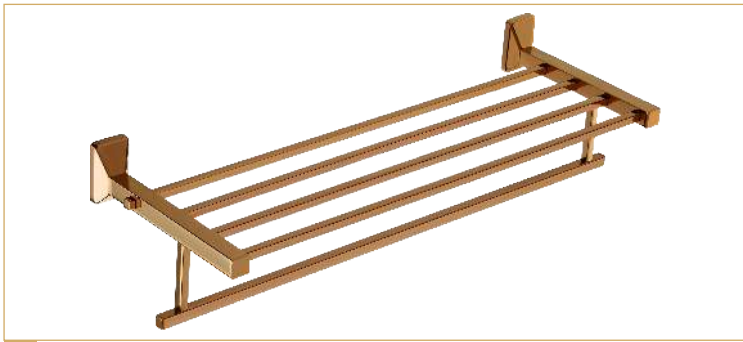

Material : S.S. 304
Finish : C.P.

VI-4
Soap Dish

Material : S.S. 304
Finish : C.P.

VI-2
Napkin Ring

Material : S.S. 304
Finish : C.P.

VI-7
Towel Rack

Material : S.S. 304
Finish : RG PVD

VI-10
Liquid
Soap Dispenser