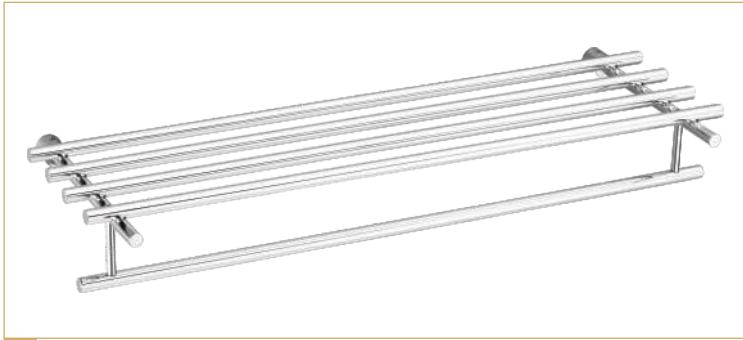

KS-5
Tumbler Holder

Material : S.S. 304
Finish : C.P.

KS-4
Soap Dish

Material : S.S. 304
Finish : C.P.

KS-2
Napkin Ring

Material : S.S. 304
Finish : C.P.

PVD FINISH
AVAILABLE

Spice
Finish : C.P.