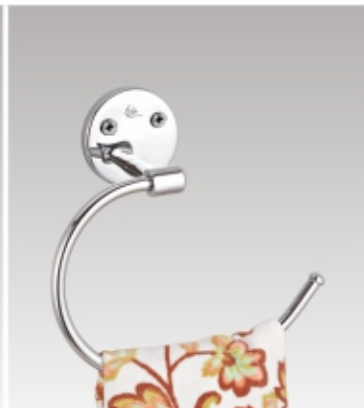

E-786
Swing Grab Bar Star

E-788
Grab Bar CLD Star SS

E-787
Grab Bar CLD Star

E-789
Grab Bar L Shape Star SS

**ECONOMY
CLASSIC**
SERIES

EC-737
Towel Ring

EC-738
Soap Dish

EC-742
Towel Ring (Mayur)

EC-758
Tumbler Holder with Tumbler

ECONOMY CLASSIC SERIES

EC-700
Bathroom Set (5 Items)

EC-748
Multi (Set Top Box) Shelf

EC-743
Soap Dish (Pearl)

EC-740
Twin Hook

EC-747
Toilet Paper Holder

EC-744 Six Hook
EC-745 Four Hook
EC-746 Two Hook