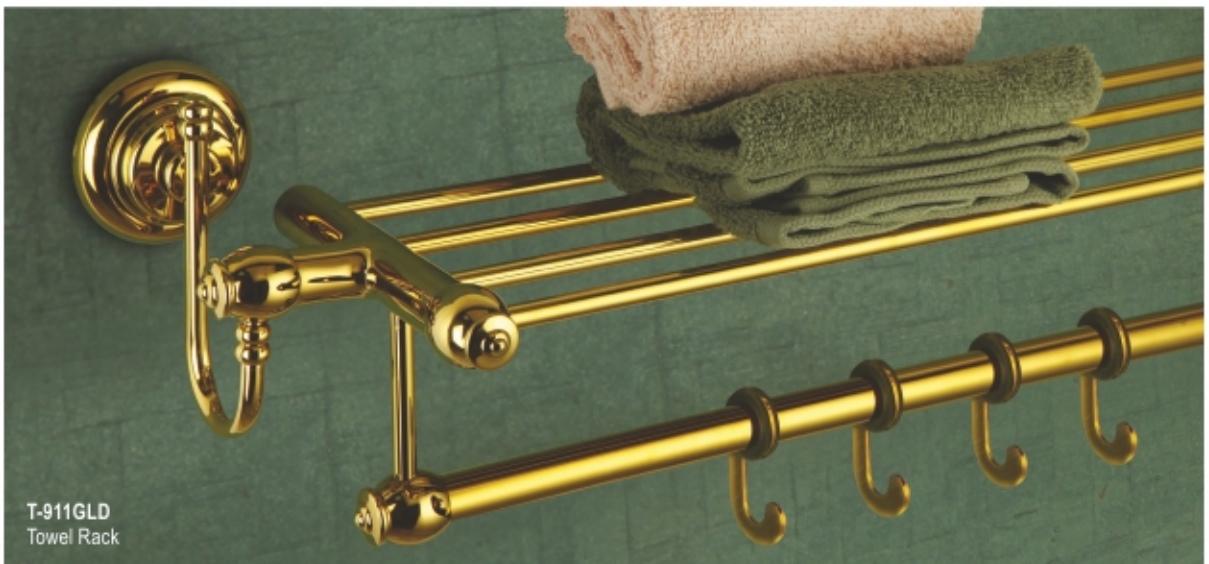

T-901RG
Towel Rail

Hi-life
BATH ACCESSORIES

Inspired by Trend

TEMPLE SERIES

Styled to suit your taste,
designed for utmost satisfaction.

GOLD

T-902GLD Towel Ring

T-904GLD Tumbler Holder