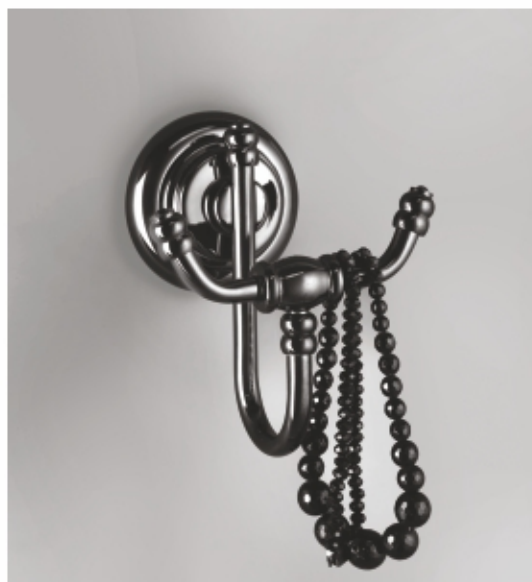

PVD

A vertical, cylindrical rod with a glowing yellow ring around its middle. The rod is surrounded by a cloud of golden particles and bokeh lights. The background is dark.

MEET THE RANGE,
NOW IN COLOR

Inspired by Trend

TEMPLE SERIES

The magic begins when design
infuses with functionality.

T-902BL Towel Ring

T-904BL Tumbler Holder

T-911BL
Towel Rack

Inspired by Trend

TEMPLE
SERIES

T-905BL Twin Hook

T-903BL Soap Dish

T-901BL
Towel Rail

Hi-life
BATH ACCESSORIES

Inspired by Trend

TEMPLE SERIES

A modish fusion of elegance,
extravagance, and exquisiteness.

T-902RG Towel Ring

T-904RG Tumbler Holder