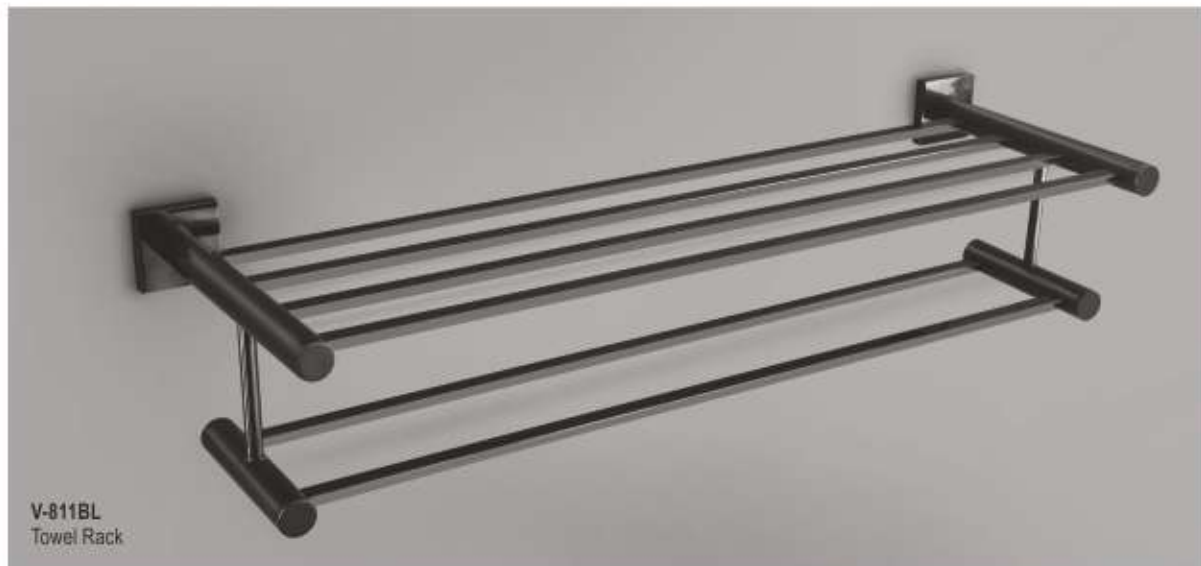

V-811BL
Towel Rack