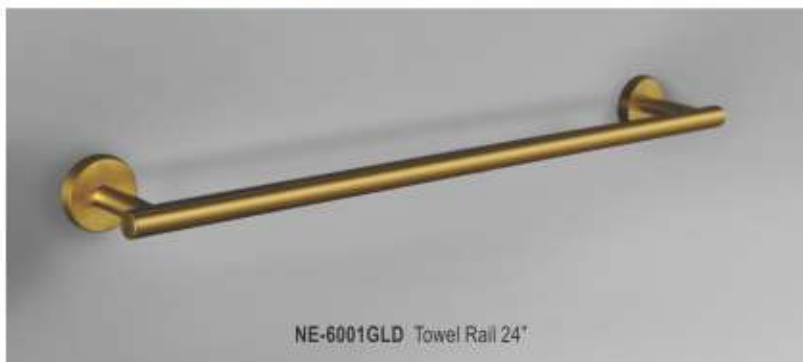

NE-6011GLD Towel Rack 24"

**BRUSHED
GOLD**

NE-6006GLD
Toilet Paper Holder

NE-6002GLD
Towel Ring

NE-6003GLD
Soap Dish

NE-6001GLD Towel Rail 24"

NE-6018GLD Toilet Brush
Holder with Tumbler & Brush

Hi-life