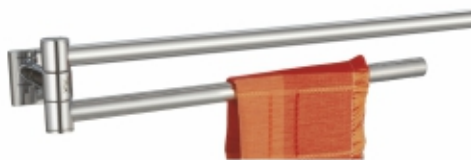

SJ-2907
Towel Rail Double