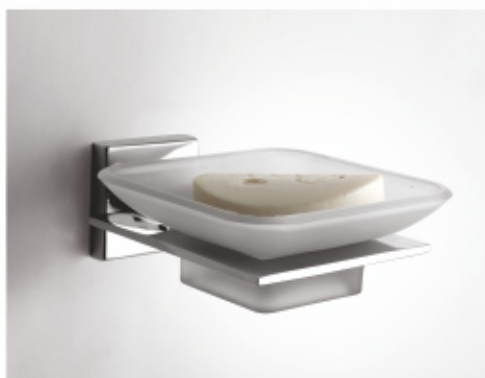

V-803
Soap Dish