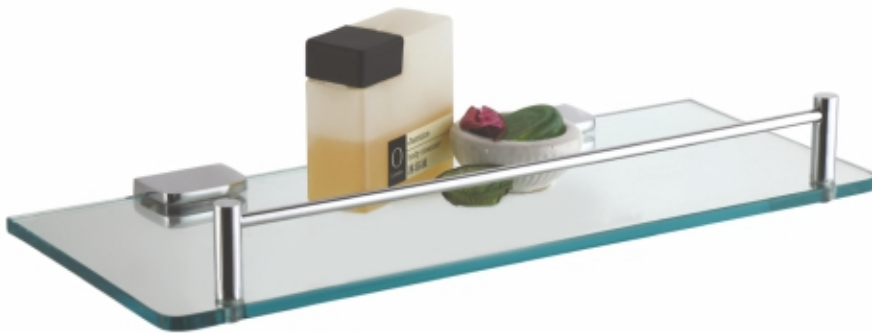

EC-741 Corner Shelf with Frame (12")
EC-741A Corner Shelf with Frame (10.5")
EC-741B Corner Shelf with Frame (9")

EC-736 Towel Rail 24"
EC-736A Towel Rail 18"
EC-736B Towel Rail 12"

EC-749 Tumbler Holder with Tumbler (Glass)

EC-750 Soap Dish (Glass)

EC-751 Six Hook Elpin

EC-752 Four Hook Elpin

EC-753 Two Hook Elpin

EC-754
Liquid Soap Dispenser

EC-739
Tooth Brush Paste Holder

ECONOMY CLASSIC SERIES

EC-756
Front Shelf with Frame