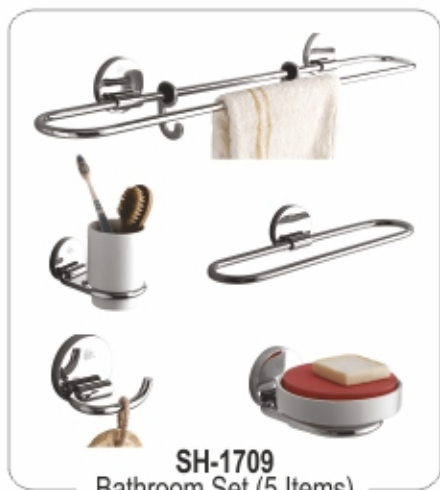

DIVINE
SERIES

Home is where there is a
place for each & everything.

DI-2004GLD Tumbler Holder with Tumbler

DI-2005GLD Robe Hook

DI-2003GLD Soap Dish

DI-2001GLD
Towel Rail with Hook

SHALIN
SERIES

SH-1710
Toilet Brush Holder
with Tumbler & Brush

SH-1709
Bathroom Set (5 Items)

SHALIN SERIES

Shalin is a classic example of aesthetics and functionality. Exclusive sanitary ware exclusively for you.

SH-1704
Tumbler Holder with Tumbler

SH-1706
Toilet Paper Holder