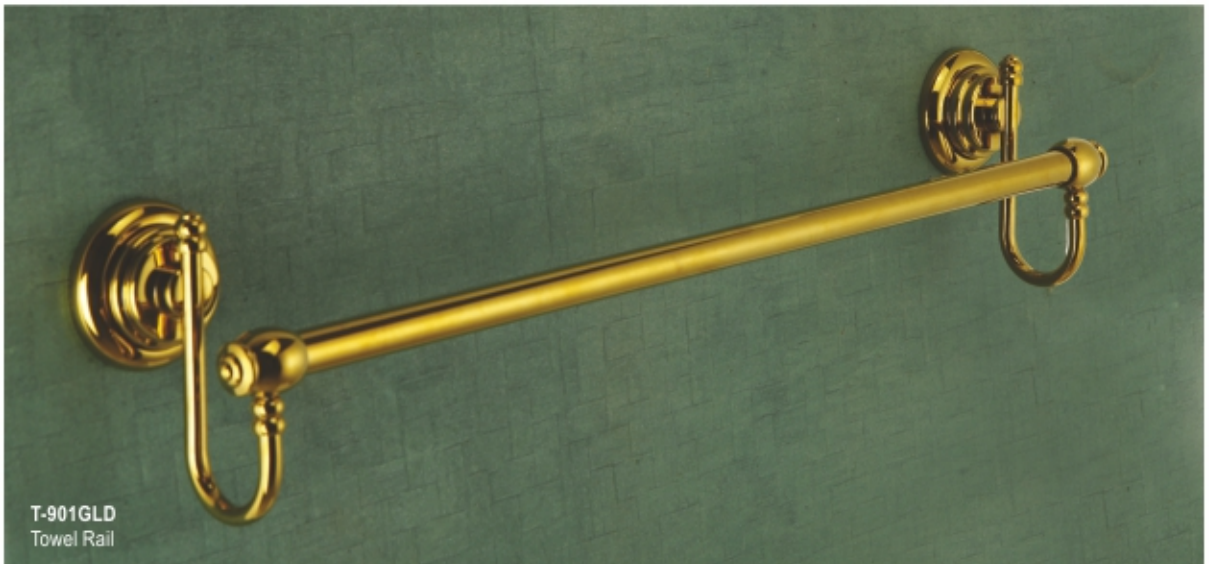

T-901RG
Towel Rail

Hi-life
BATH ACCESSORIES

Inspired by Trend

TEMPLE SERIES

Styled to suit your taste,
designed for utmost satisfaction.

GOLD

T-902GLD Towel Ring

T-904GLD Tumbler Holder

T-911GLD
Towel Rack

TEMPLE
SERIES

GOLD

T-905GLD Twin Hook

T-903GLD Soap Dish

T-901GLD
Towel Rail

VITAL
SERIES

V-818