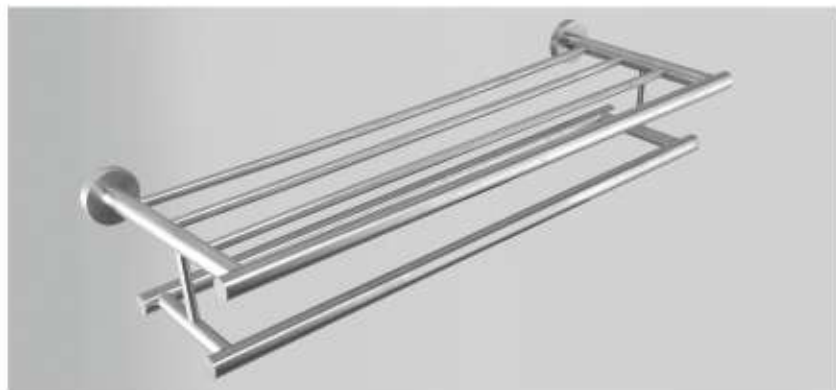

77-78

Inspired by Trend

NEON
SERIES

NE-6011
Towel Rack 24"