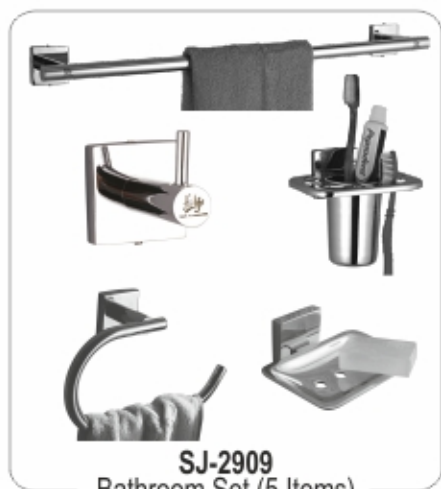

Crafting unique solutions
for an effortless living.

SH-1705RG Robe Hook

SH-1703RG Soap Dish

SH-1701RG
Towel Rail with Hook

SQUARE JET
SERIES

SJ-2903
Soap Dish

SJ-2909
Bathroom Set (5 Items)

SQUARE JET SERIES