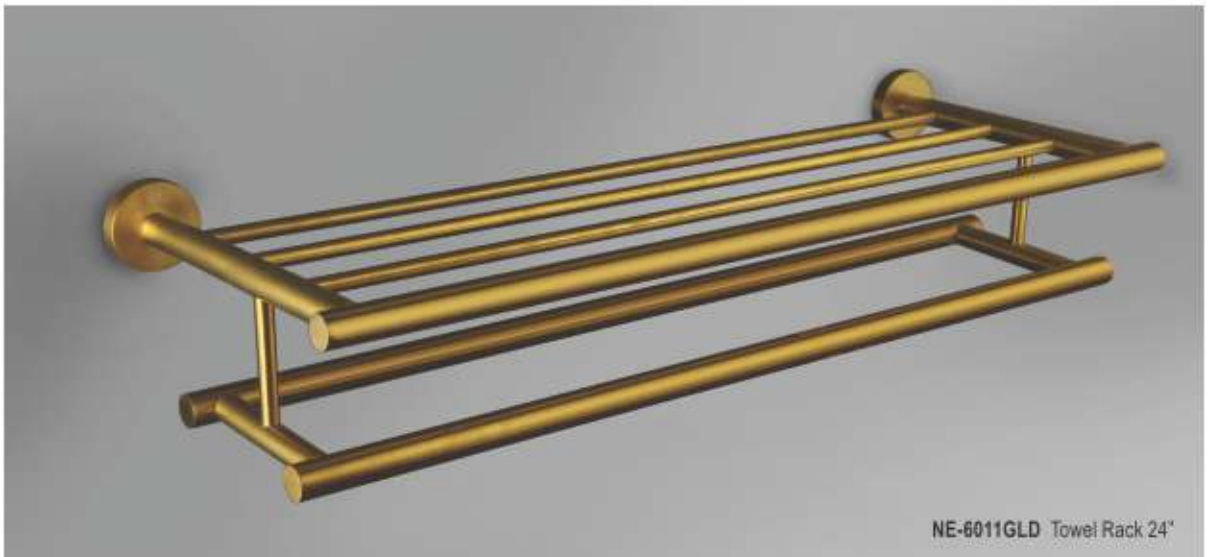

NE-6011GLD Towel Rack 24"

**BRUSHED
GOLD**

NE-6006GLD
Toilet Paper Holder

NE-6002GLD
Towel Ring

NE-6003GLD
Soap Dish

NE-6001GLD Towel Rail 24"

NE-6018GLD Toilet Brush
Holder with Tumbler & Brush

Hi-life