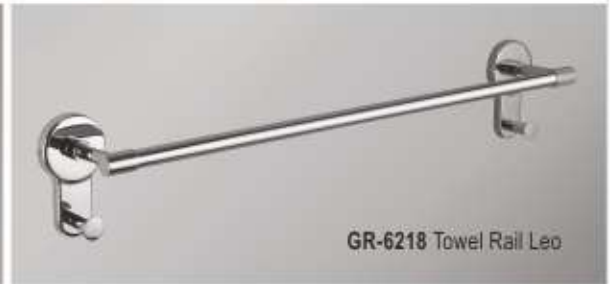

GR-6209
Bathroom Set (5 Items)

GR-6201 Towel Rail with Hook

GR-6204
Tumbler Holder with Hook

GR-6202
Towel Ring with Hook

GR-6203
Soap Dish with Hook

GR-6205
Robe Hook with Hook

Inspired by Trend

GRACE SERIES

Making your bathroom
experiences grand, graceful & glamorous.

GR-6221 Towel Rail

GR-6224
Tumbler Holder

GR-6222
Towel Ring

GR-6223
Soap Dish

GR-6225
Robe Hook

GR-6211 Towel Rack 24"

GR-6220 Double Towel Rod

GR-6218 Towel Rail Leo

GR-6213 Towel Rack with Towel Rail and Hook

GRACE
SERIES

GR-6216
Toilet Paper Holder with Flap

GR-6206
Toilet Paper Holder

GR-6208 Toilet Brush Holder

GR-6217 Liquid Soap Dispenser

GRACE
SERIES