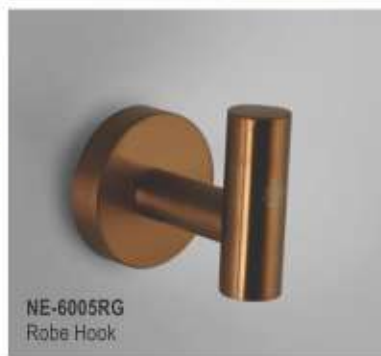

NE-6011RG Towel Rack 24"

**BRUSHED
ROSE GOLD**

83-84

Inspired by Trend

NEON
SERIES

NE-6006RG
Toilet Paper Holder

NE-6002RG
Towel Ring

NE-6005RG
Robe Hook

NE-6001RG Towel Rail 24"

NE-6018RG Toilet Brush
Holder with Tumbler & Brush

Inspired by Trend

WONDER SERIES

WR-6109
Bathroom Set (5 Items)

WR-6101 Towel Rail with Hook

WR-6104
Tumbler Holder with Hook

WR-6102
Towel Ring with Hook