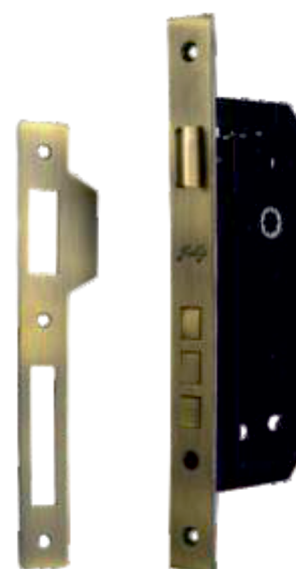

Euro Mortice Lock

Finish SN, AB, Raven Black
PVD Rose Gold, PVD Gold

Profile JML 2 - 85 mm x 45 mm
JML 60 - 85 mm x 60 mm

Mortice Lock			SN	AB	Raven Black	PVD ROSE GOLD	PVD GOLD	Master Pack
JML-2	Euro Mortice Lock 85x45mm three pin	Per pc	790/-	855/-	855/-	1090/-	1090/-	20 pcs
JML-60	Euro Mortice Lock 85x60mm	Per pc	955/-	1010/-	1010/-	1335/-	1335/-	20 pcs