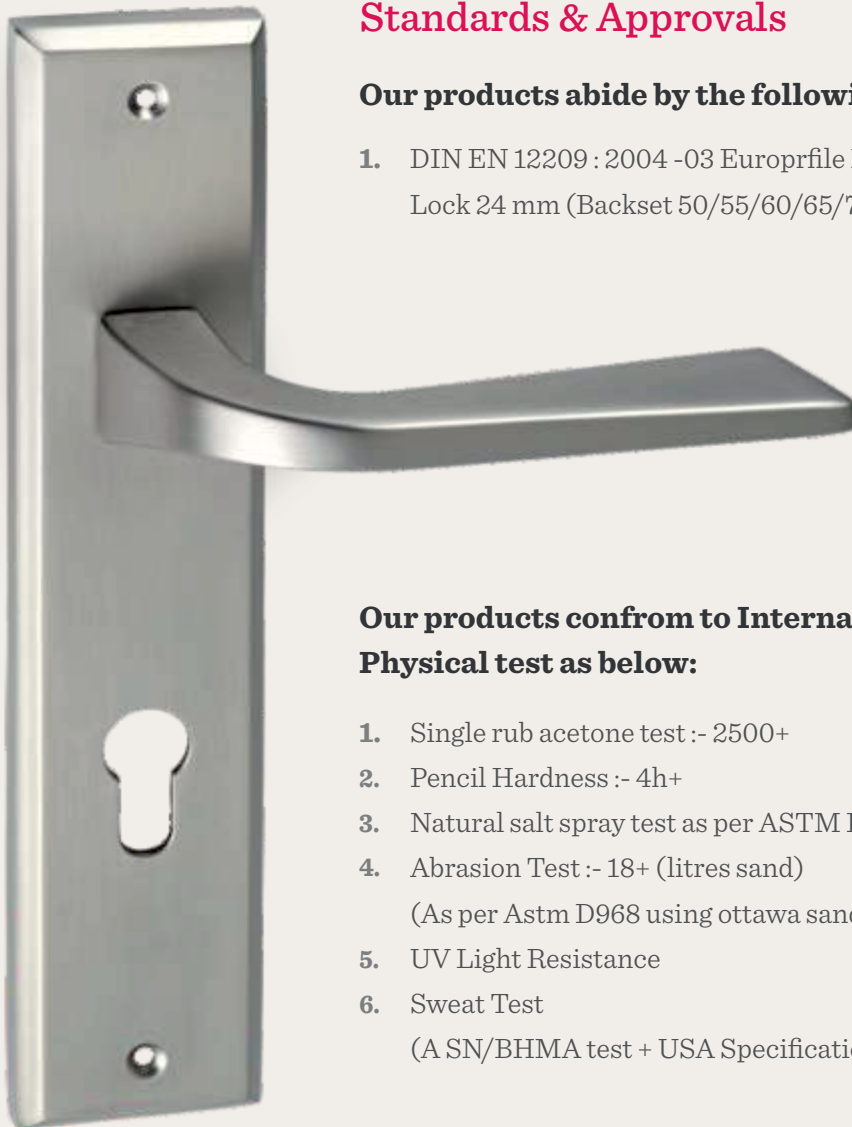

Our Vision

Jolly Engineering Works has always been known as the most preferred builder's hardware brand in the country. We are determined to continue to be worthy of that title by ensuring premium quality at competitive prices. We constantly reform ourselves with changing times and grow steadily to meet our client's expectations, in all thoroughness that we participate in.

Our Mission

With a combination of futuristic vision and hard work, we aim to achieve perfection in our products. With the use of cutting edge technology that personifies innovations, we are determined to provide our clients with best quality money can buy. Our objective is to build strong and lasting customer relations by making their experience with us, a good one.

Standards & Approvals

Our products abide by the following standards:

1. DIN EN 12209 : 2004 -03 Europrofile Mortise
  Lock 24 mm (Backset 50/55/60/65/70mm)

Classification:

3H700E6PC10

Our products conform to International Chemical and Physical test as below:

1. Single rub acetone test :- 2500+
2. Pencil Hardness :- 4h+
3. Natural salt spray test as per ASTM B117 - 500Hrs. +
4. Abrasion Test :- 18+ (litres sand)
  (As per Astm D968 using ottawa sand)
5. UV Light Resistance
6. Sweat Test
  (A SN/BHMA test + USA Specification) 4+