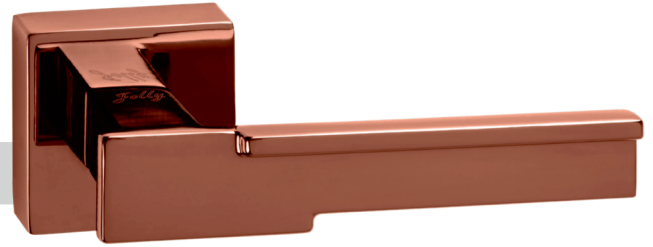

Abbreviation

8"	8 inch Plate
10"	10 inch Plate
11"	11 inch Plate
Spl Rose	Special Rose Plate
Rose	Rose
SN	Satin Nickel
CP	Chrome Plated
AB	Antique Brass
GP	Gold Plated (PVD)
Raven Black	Raven Black
PVD RG	Rose Gold (PVD)
MSN/MBSN	MATT SS
M Black / PVD Rose Gold	MATT Black/ PVD Rose Gold
PVD Gold	Gold Finish (PVD)
MAB/M Black	MATT Antique / Matt Black
MBSN/CP	MATT Nichel / Chrome Plated
PVD Black/PVD Gold	PVD Black / PVD Gold
PVD Black/M Black	PVD Black / MATT Black
PVD Black/PVD RG	PVD Black / PVD Rose Gold
PVD M Gold / PVD Gold	PVD MATT Gold /Gold Finish (PVD)

General Info

The Company reserves the right to discontinue any item without notice with no liability of stock at Dealers's end.

LESS THAN Master Pack ORDER ARE BY COURIER ONLY.