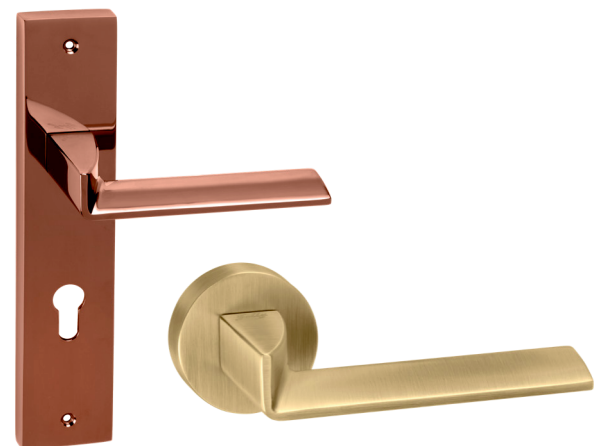

## Mortice Handle

The Shade Handle defines geometric perfection with its clean lines and edges. The neat beveled edges of the handle have been designed to give you a comfortable yet firm grip. It's eye catching design which is ideal to highlight interiors with modern or classic aesthetics, is what makes it truly versatile.

## Komfort (New)

**Finish** Matt, AB, Raven Black  
PVD Rose Gold

**Profile** Rose, 8" Plate, 10" Plate

Komfort (New)		MATT	AB	Raven Black	PVD Rose Gold	Master Pack
Rose Handle Set	Per Set	2060/-	2170/-	2170/-	2640/-	6 Sets
8" Plate Combo Sets	Per Set	3130/-	3355/-	3355/-	-	10 Sets
10" Plate Combo Only	Per Set	3710/-	4050/-	4050/-	-	10 Sets
Ky Combo	Per Set	2360/-	2470/-	-	-	10 Sets
Plate Combo Baby Latch	Per Set	2300/-	2410/-	2410/-	-	10 Sets
Baby Latch Rose Set	Per Set	1910/-	2020/-	2020/-	2490/-	6 Sets
8" Plate Combo (W/o Cyl.)	Per Set	2330/-	2500/-	2500/-	3900/-	10 Sets
10" Plate Handle Only	Per Set	2120/-	2340/-	2340/-	3060/-	10 Sets

## Grip (New)

**Finish** Matt, AB, Raven Black  
PVD Rose Gold

**Profile** Rose, 8" Plate, 10" Plate

Grip (New)		MATT	AB	Raven Black	PVD Rose Gold	Master Pack
Rose Handle Set	Per Set	2060/-	2170/-	2170/-	2640/-	6 Sets
8" Plate Combo Sets	Per Set	3130/-	3355/-	3355/-	-	10 Sets
10" Plate Combo Only	Per Set	3710/-	4050/-	4050/-	-	10 Sets
Ky Combo	Per Set	2360/-	2470/-	-	-	10 Sets
Plate Combo Baby Latch	Per Set	2300/-	2410/-	2410/-	-	10 Sets
Baby Latch Rose Set	Per Set	1910/-	2020/-	2020/-	2490/-	6 Sets
8" Plate Combo (W/o Cyl.)	Per Set	2330/-	2500/-	2500/-	3900/-	10 Sets
10" Plate Handle Only	Per Set	2120/-	2340/-	2340/-	3060/-	10 Sets