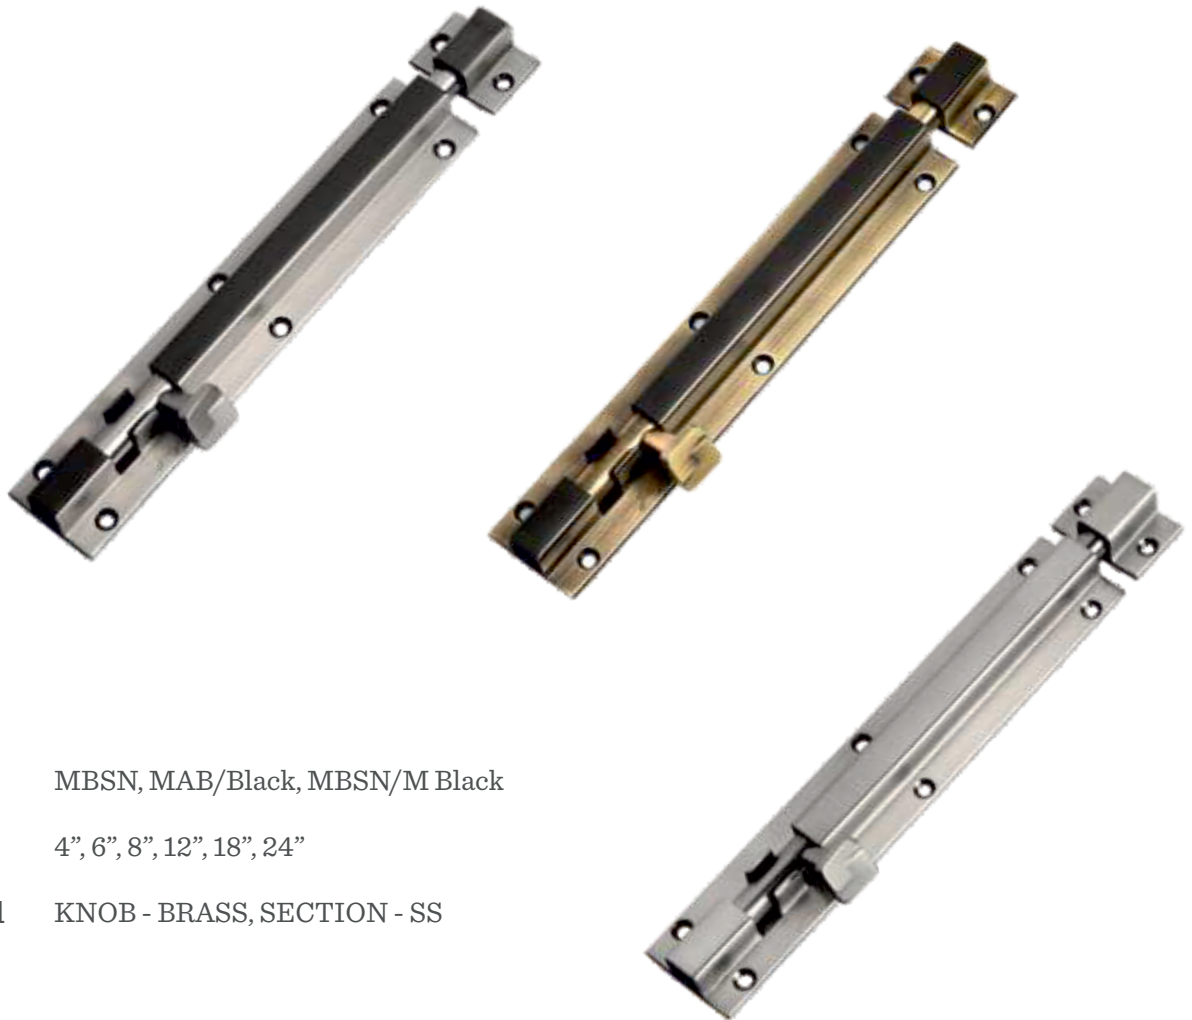

Cubo Tower Bolt | 12 MM

Finish MBSN, MAB/Black, MBSN/M Black
Size 4", 6", 8", 12", 18", 24"
Material KNOB - BRASS, SECTION - SS

CUBO	MBSN	MAB/ Black	MBSN/ M Black
Rate Per Inch	57/-	59/-	59/-

* Master Pack - 48 Pc for 4", 6", 8" Sizes.
* Master Pack - 24 Pc for 12", 18", 24" Sizes.
* Rs. 8 Per Inch extra for 4" Sizes.
* Less than Master Pack orders are not accepted . (By Courier or Transport)