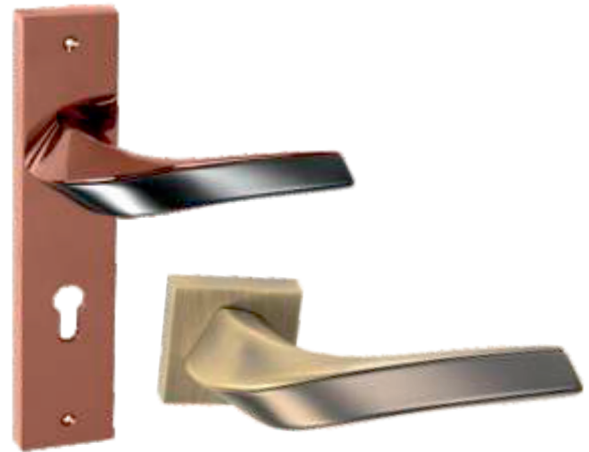

Ceres

Finish MBSN/CP, MSN/M Black, MAB/M Black
M Black/PVD Rose Gold

Profile Rose, 8" Plate, 10" Plate, 11" Plate

Ceres		MBSN/ CP	MSN/ M Black	MAB/ M Black	M Black/ PVD Rose Gold	Master Pack
Rose Handle Set	Per Set	3280/-	3390/-	3500/-	3720/-	6 Sets
8" Plate Combo Set	Per Set	4500/-	4600/-	4835/-	NA	6 sets
10" Plate Combo Set	Per Set	4870/-	4980/-	5210/-	NA	6 sets
Baby Latch Rose Set (Available only in RBL) (Handle only)	Per Set	3130/-	3240/-	3350/-	3570/-	6 Sets
8" Plate Combo (w/o Cyl.)	Per Set	3700/-	3800/-	3980/-	NA	6 Sets
10" Handle only	Per Set	3280/-	3390/-	3500/-	4050/-	6 Sets
11" Plate Handle Set*	Per Set	3670/-	3780/-	3890/-	4220/-	4 Sets

Cronos

Finish MBSN/CP, MSN/M Black, MAB/M Black
M Black/PVD Rose Gold

Profile Rose, 8" Plate, 10" Plate, 11" Plate