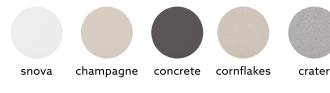

:COLORS

Granite Metallic

- metallic - - metallic - - metallic -

Granite Standard

snova champagne concrete cornflakes crater

Granite Premium

yellow red

*Note : All color are not available in all model