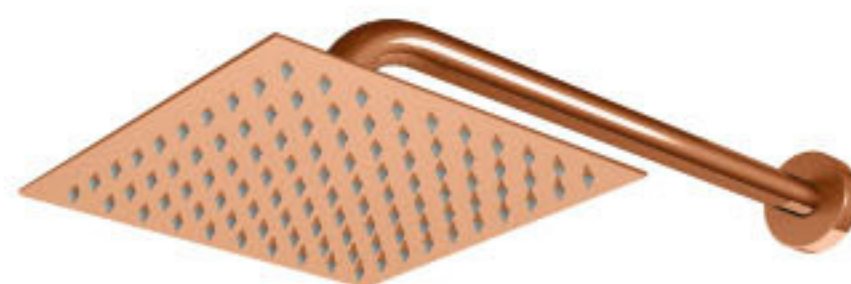

**AURA ROSE GOLD SHOWER HEAD (COMBO)**  
Shower Head + Shower Arm  
Size : 200 x 200 mm | 400 x 80 mm  
MRP : 18,998.00 (with Arm)

**AURA PLATINUM BLACK SHOWER HEAD (COMBO)**  
Shower Head + Shower Arm  
Size : 200 x 200 mm | 400 x 80 mm  
MRP : 18,998.00 (with Arm)