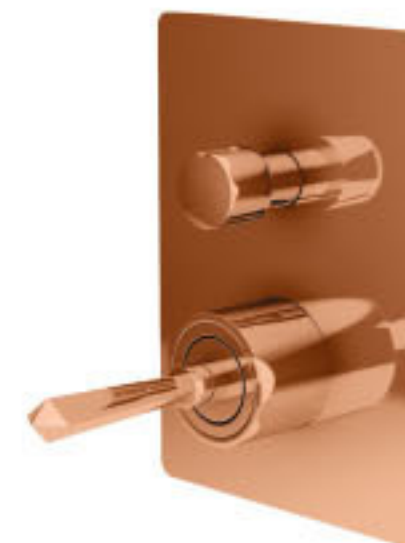

AURA ROSE GOLD
Single Lever
Concealed Diverter (3 Outlets)
with Trim & Handle
MRP : 35,998.00