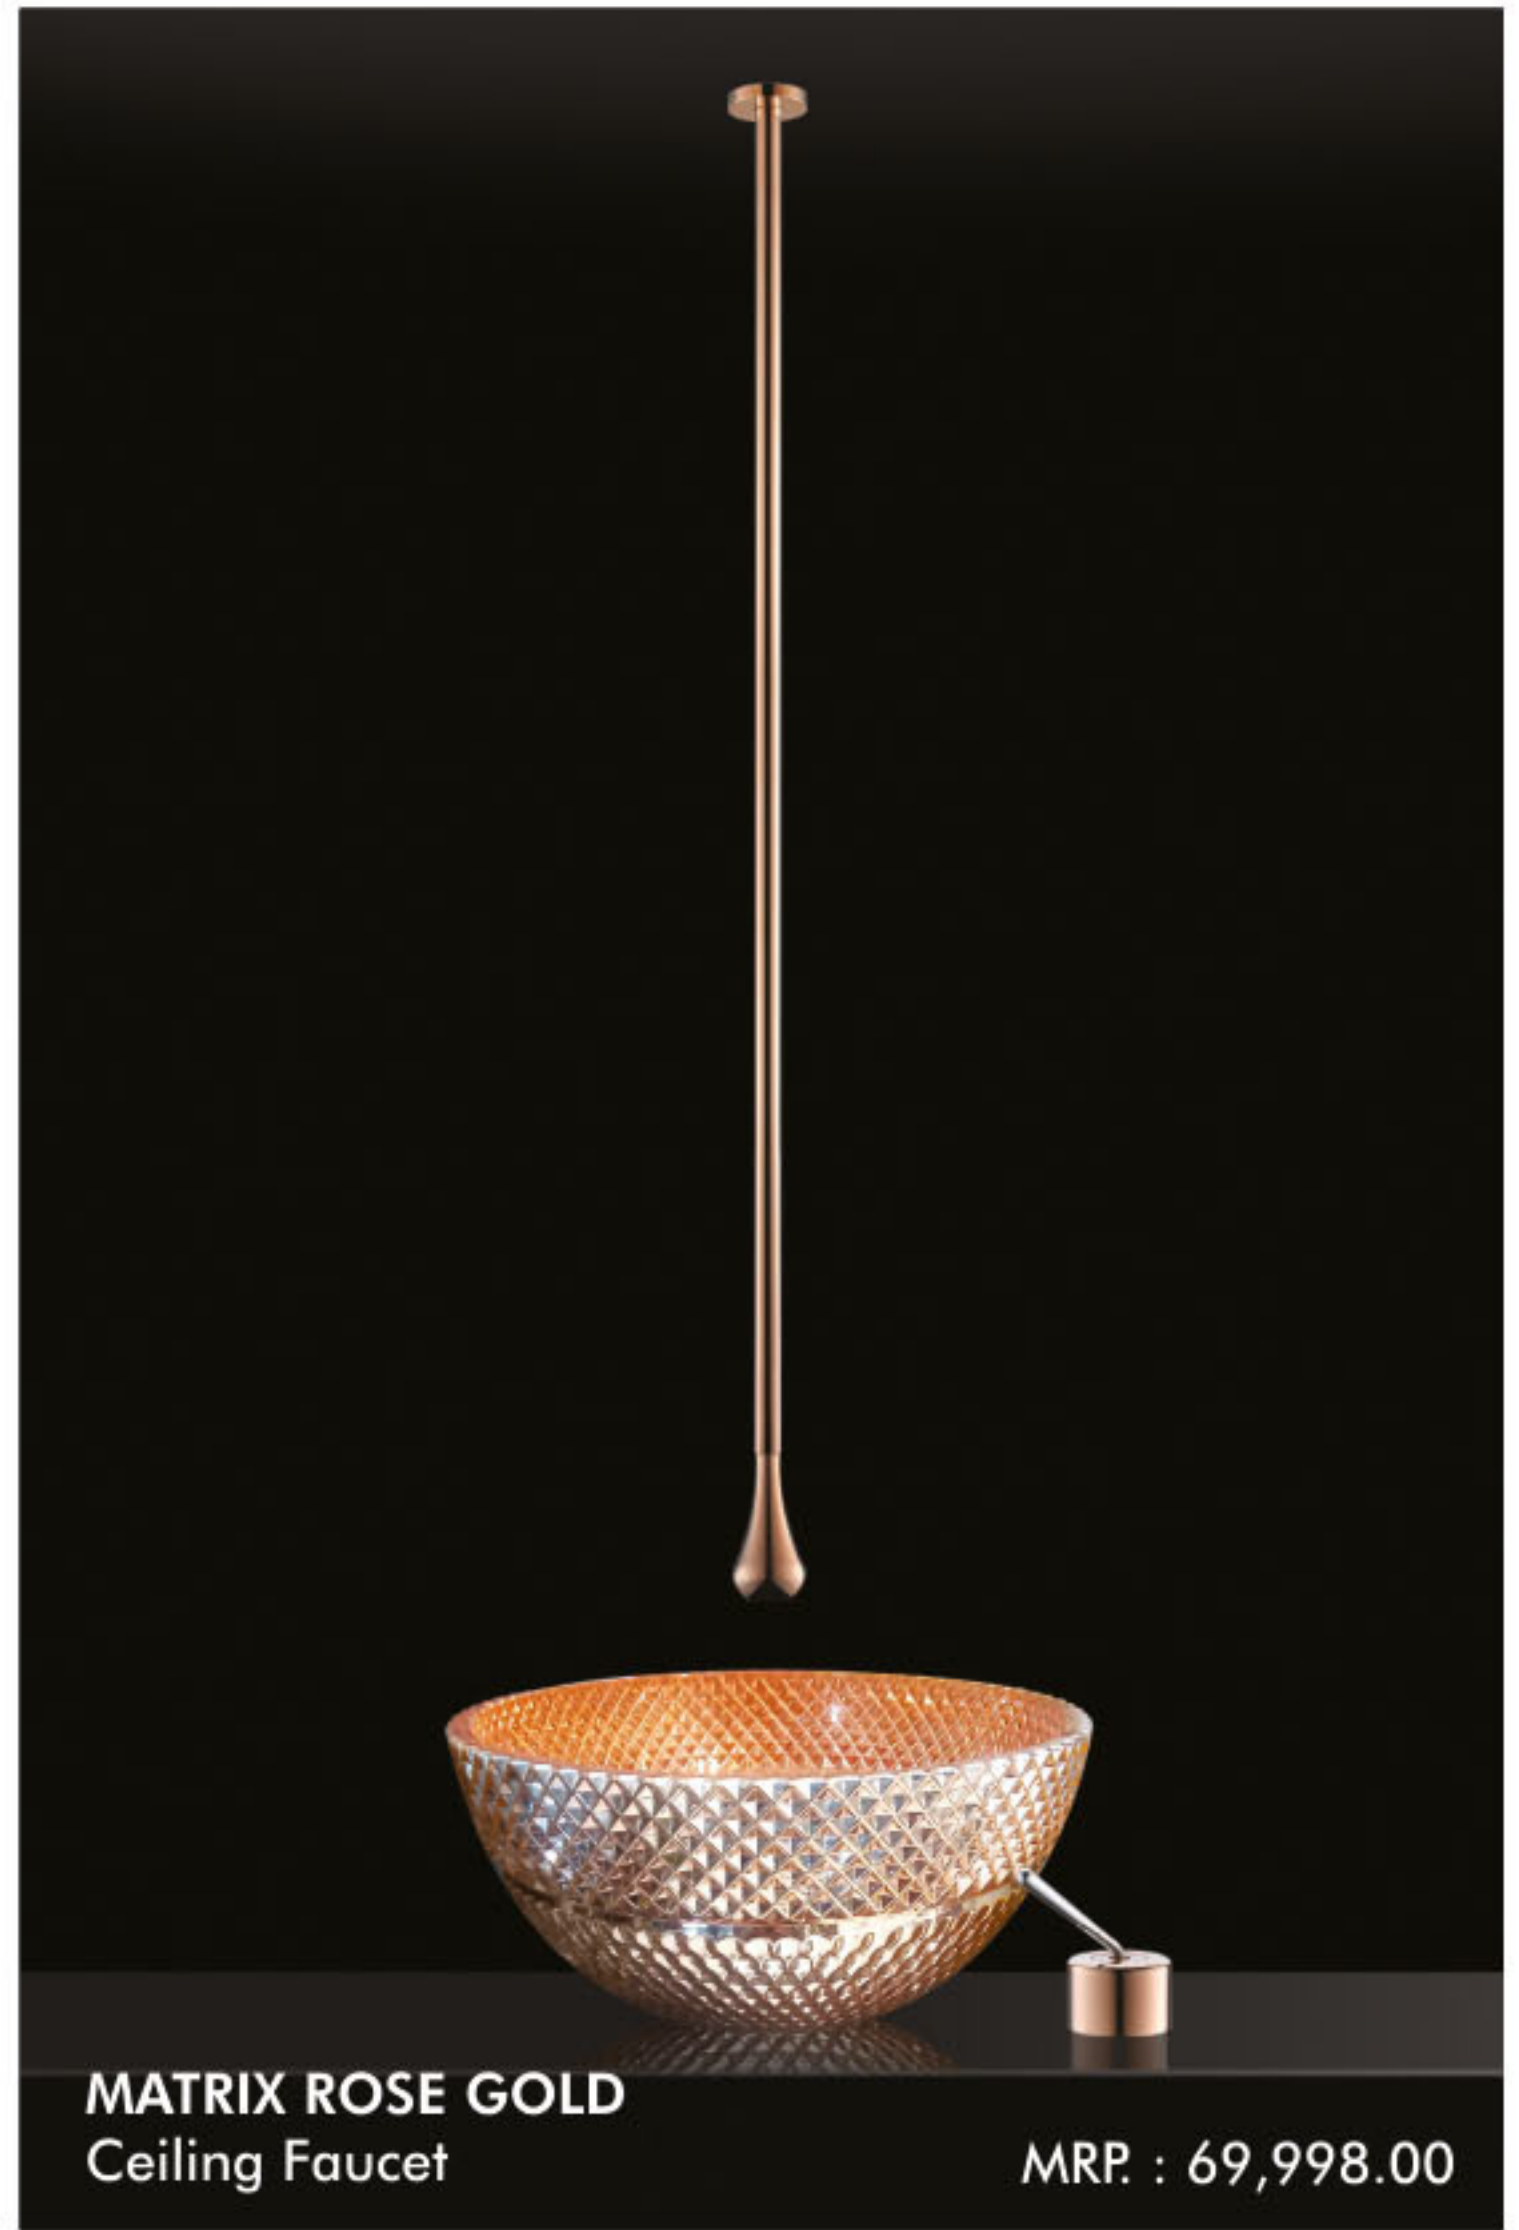

Waterfall Basin Mixer

KRUST ROSE GOLD
Waterfall Basin Mixer
MRP : 69,998.00

KRUST BLACK
Waterfall Basin Mixer
MRP : 59,998.00