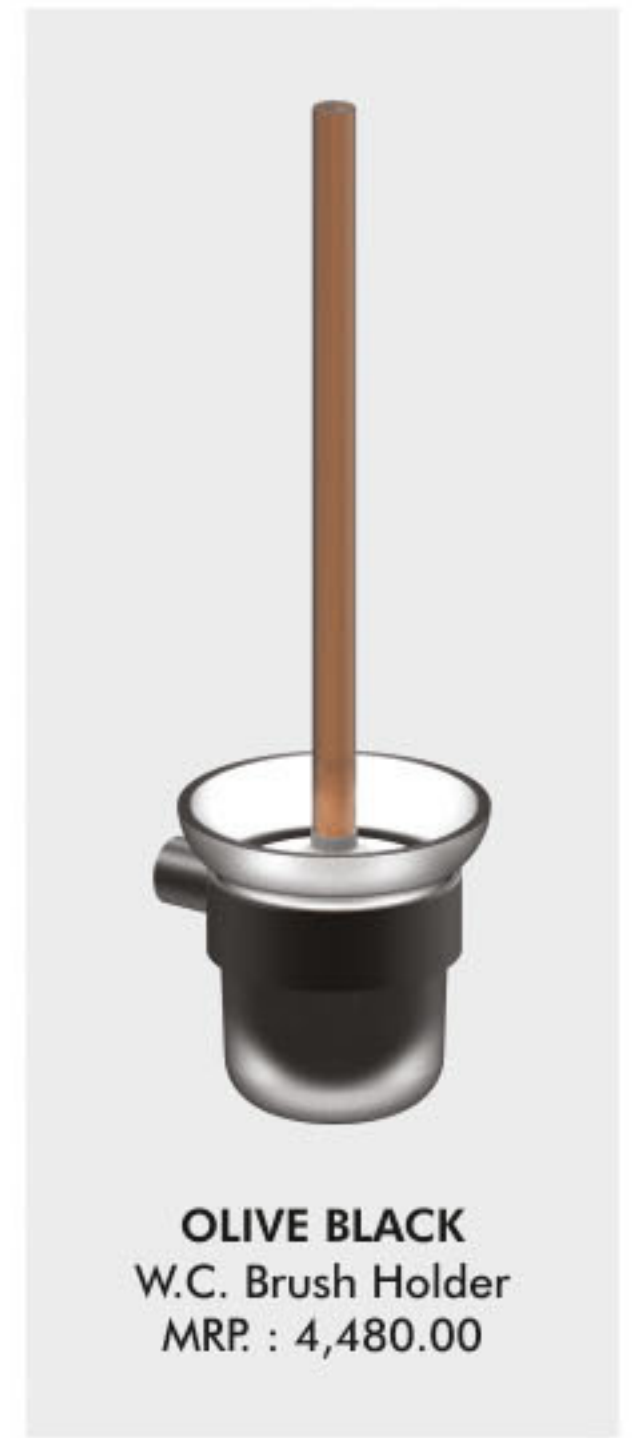

**BLACK**  
Brass Nut 1/2" x 3/4"  
MRP : 1,298.00 (Length - 60 cm)  
MRP : 1,598.00 (Length - 150 cm)

## Shower Arm

**LGT1012 150**  
Ceiling Square Shower Arm  
Size: 150 mm  
MRP : 2,480.00

**OLIVE BLACK**  
Ceiling Square Shower Arm  
Size: 150 mm  
MRP : 5,998.00

**OLIVE ROSE GOLD**  
Ceiling Square Shower Arm  
Size: 150 mm  
MRP : 6,980.00

# Accessories

**HUBB GOLD**  
Single Towel Rail  
MRP : 4,898.00

**HUBB GOLD**  
Towel Rack with Lower Hanger  
MRP : 12,998.00

**HUBB GOLD**  
W.C. Brush Holder  
MRP : 4,498.00

**HUBB GOLD**  
Robe Hook  
MRP : 2,998.00

**HUBB GOLD**  
Towel Ring  
MRP : 4,498.00

**HUBB GOLD**  
Paper Holder  
MRP : 3,598.00

**HUBB GOLD**  
Tumbler Holder  
MRP : 3,698.00

**HUBB GOLD**  
Soap Dish Holder  
MRP : 3,698.00

**HUBB GOLD**  
Soap Basket  
MRP : 3,998.00