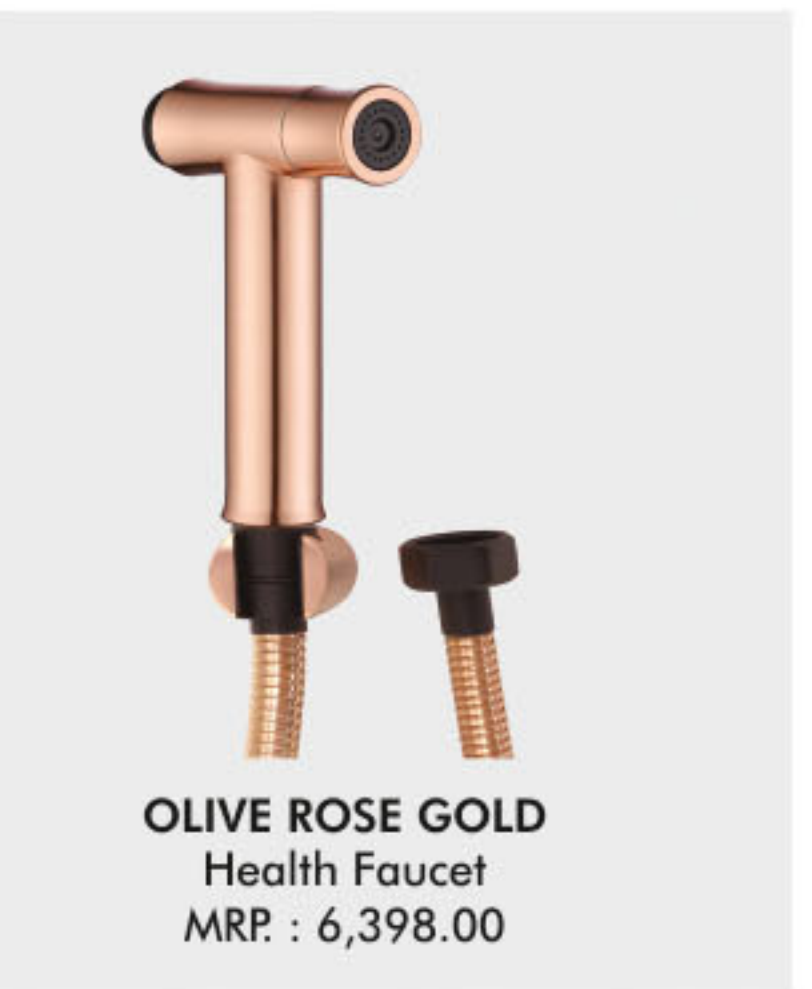

## Floor Mounted Basin Mixer

**LOTTO ROSE GOLD**  
Single Lever  
Floor Mounted Basin Mixer  
MRP : 1,29,998.00

**LOTTO MATTE BLACK**  
Single Lever  
Floor Mounted Basin Mixer  
MRP : 1,29,998.00

**LOTTO CHROME**  
Single Lever  
Floor Mounted Basin Mixer  
MRP : 89,998.00

## Floor Mounted Bathtub Mixer

**EDEN MATTE BLACK**  
Single Lever Floor Mounted  
Bathtub Mixer with Hand Shower  
MRP : 1,29,998.00

**EDEN CHROME**  
Single Lever Floor Mounted  
Bathtub Mixer with Hand Shower  
MRP : 89,998.00

## Bottle Trap

**OLIVE ROSE GOLD**  
Bottle Trap  
MRP : 6,998.00

**OLIVE BLACK**  
Bottle Trap  
MRP : 7,498.00

**MADRID**  
Bottle Trap  
MRP : 4,998.00