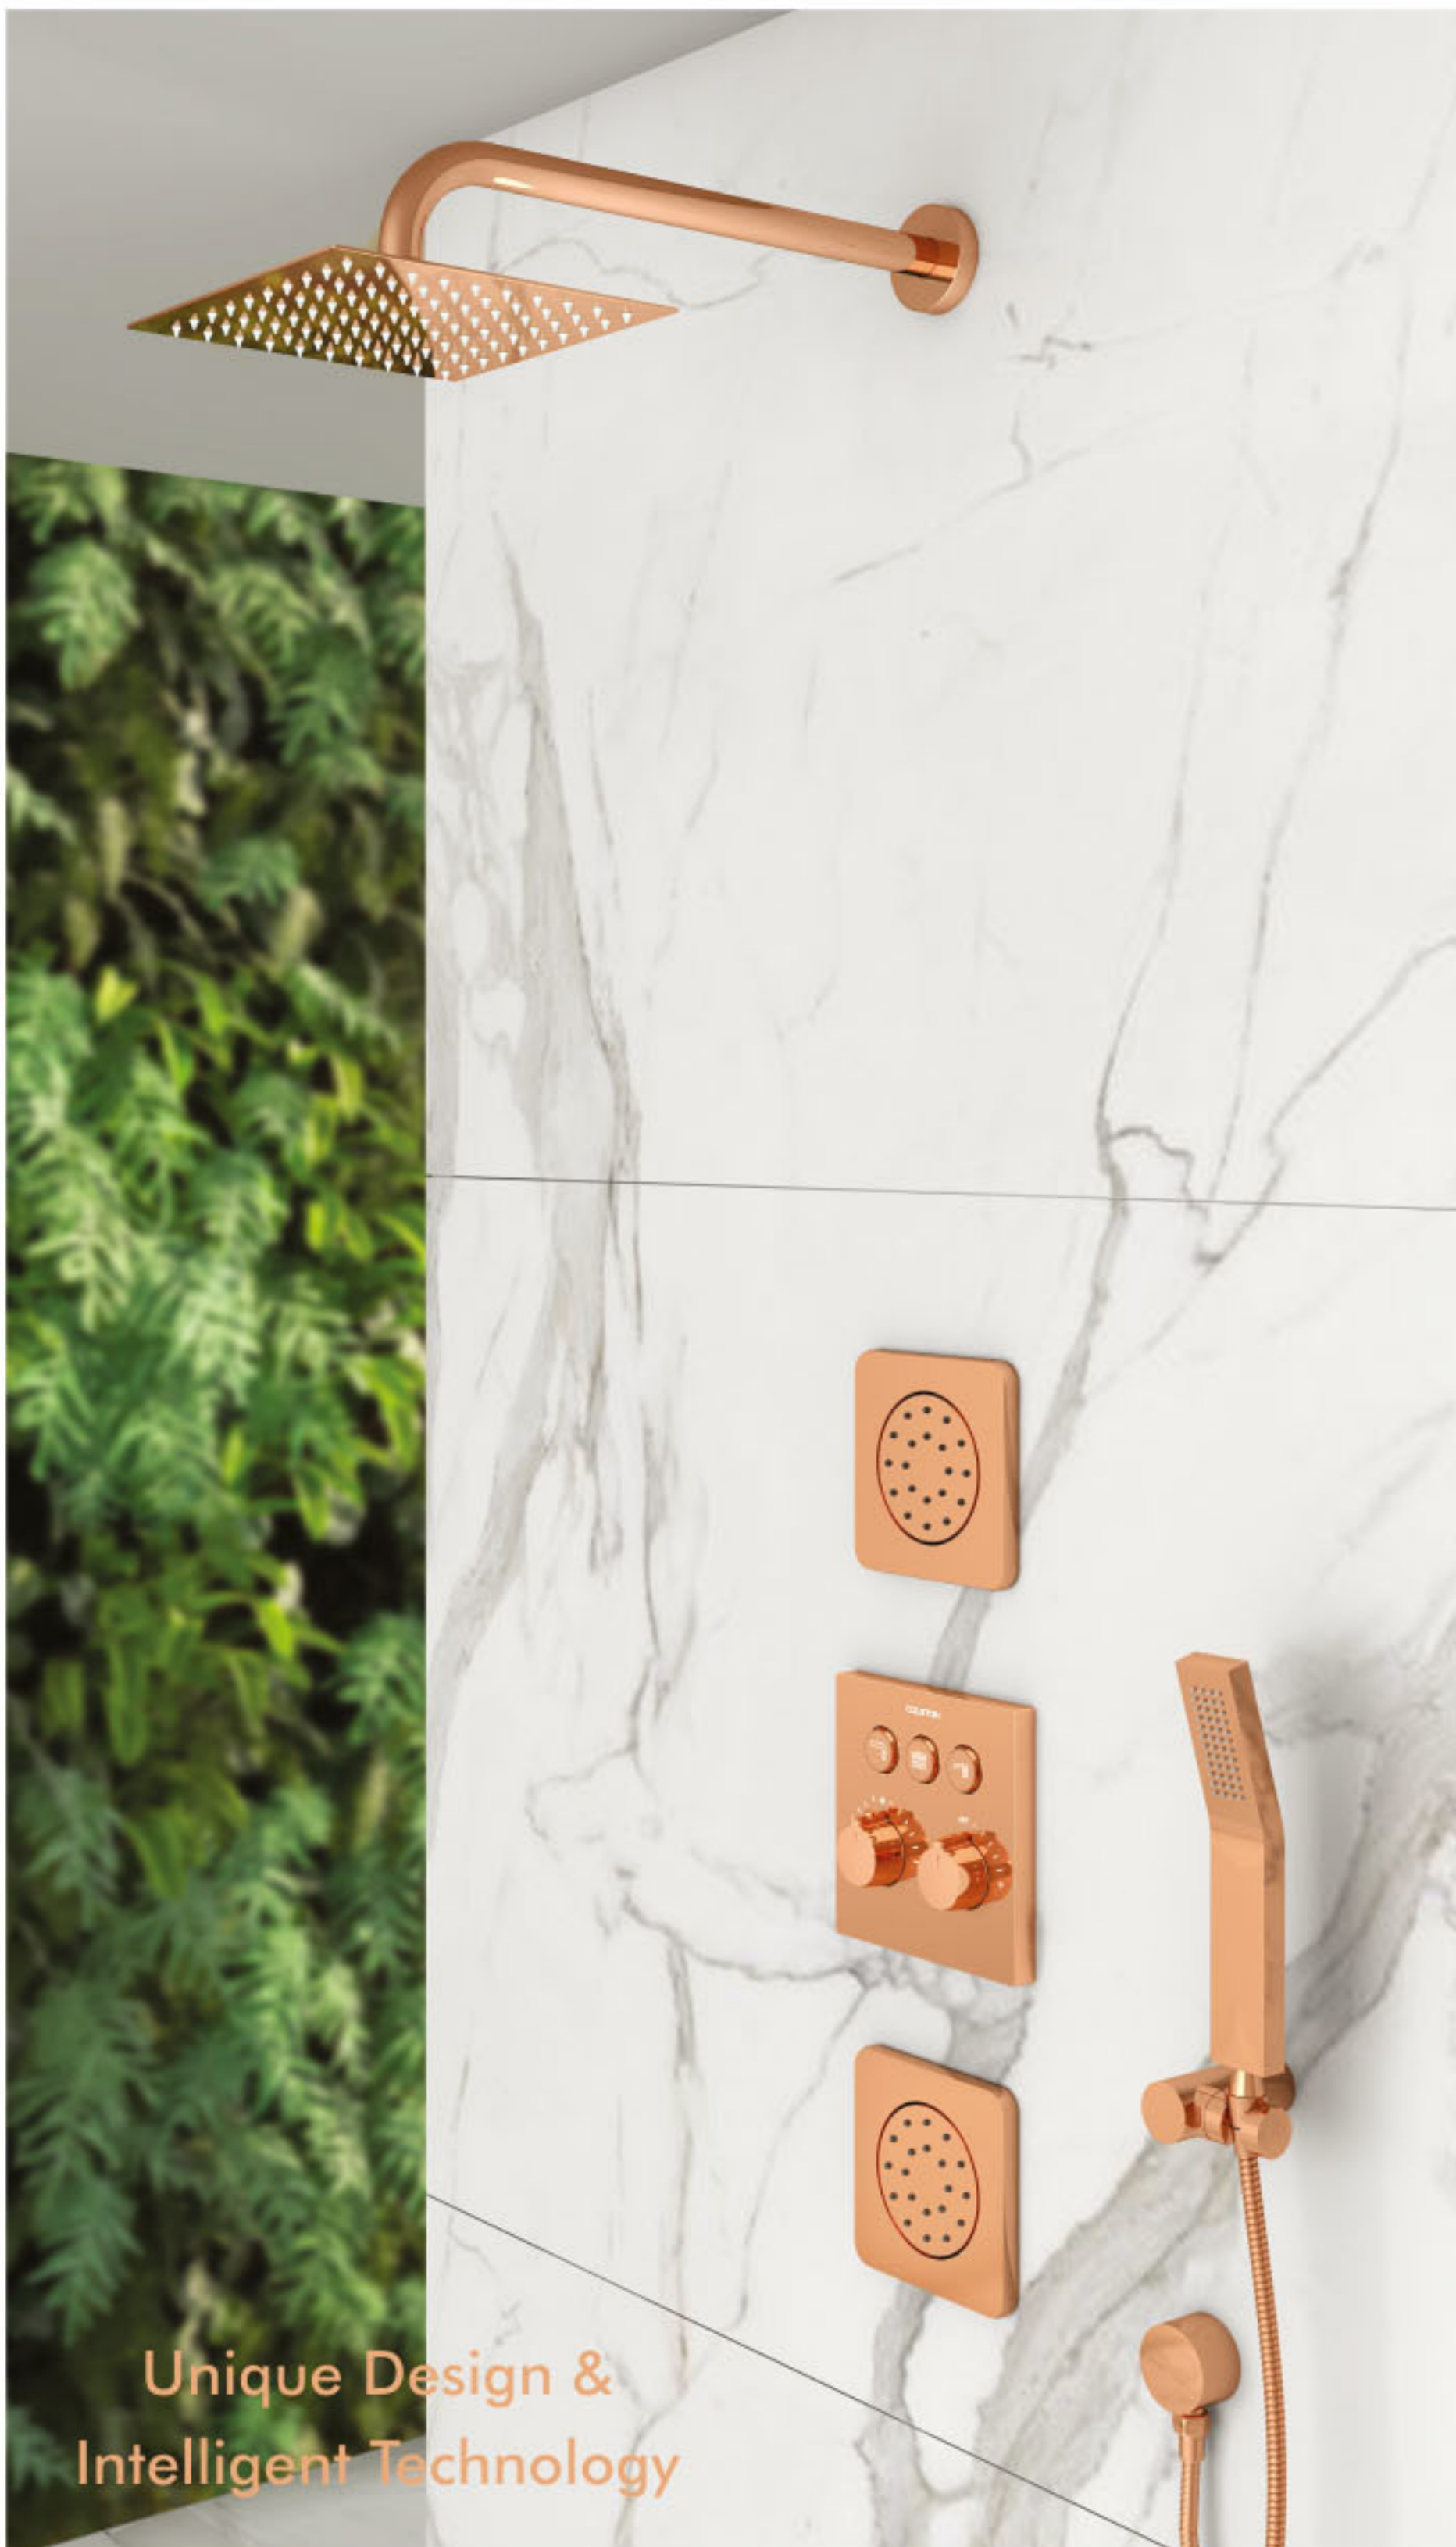

Uni-Maxx Control

UNI-MAXX CONTROL (ROSE GOLD)
3 Outlet Thermostatic Diverter
with Volume Control
MRP : 79,998.00