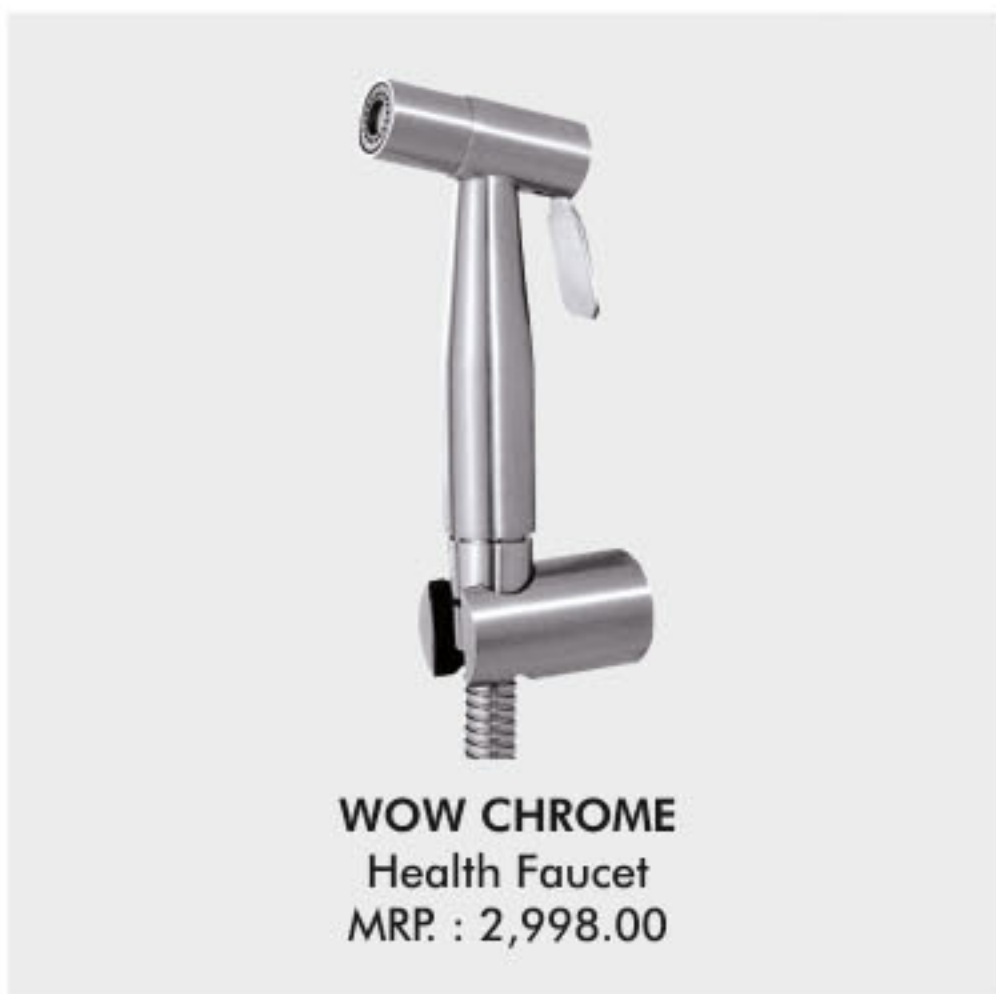

## Floor Mounted Basin Mixer

**LOTTO ROSE GOLD**  
Single Lever  
Floor Mounted Basin Mixer  
MRP : 1,29,998.00

**LOTTO MATTE BLACK**  
Single Lever  
Floor Mounted Basin Mixer  
MRP : 1,29,998.00

**LOTTO CHROME**  
Single Lever  
Floor Mounted Basin Mixer  
MRP : 89,998.00

## Floor Mounted Bathtub Mixer

**EDEN MATTE BLACK**  
Single Lever Floor Mounted  
Bathtub Mixer with Hand Shower  
MRP : 1,29,998.00

**EDEN CHROME**  
Single Lever Floor Mounted  
Bathtub Mixer with Hand Shower  
MRP : 89,998.00

## Bottle Trap

**OLIVE ROSE GOLD**  
Bottle Trap  
MRP : 6,998.00

**OLIVE BLACK**  
Bottle Trap  
MRP : 7,498.00

**MADRID**  
Bottle Trap  
MRP : 4,998.00