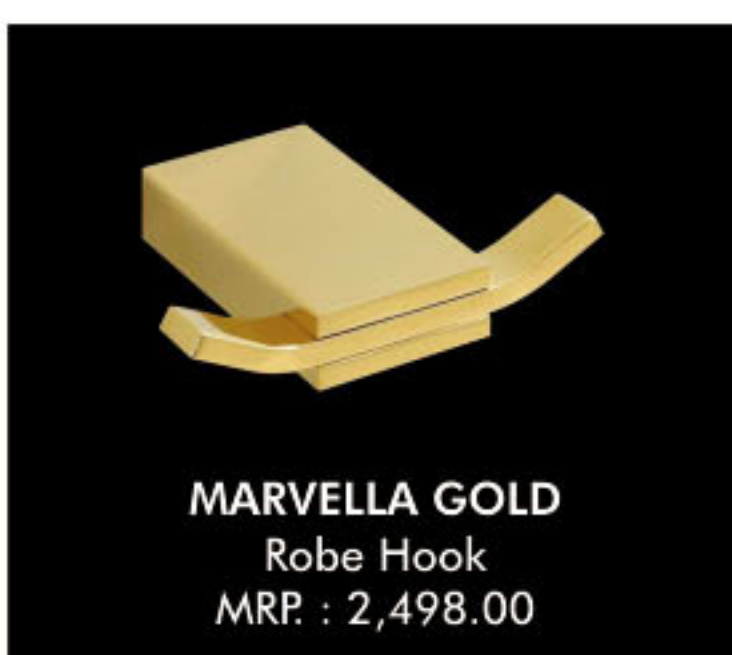

# Accessories

**PRIME MADRID**  
Single Towel Rail  
MRP : 2,498.00

**PRIME MADRID**  
Towel Rack with Lower Hanger  
MRP : 5,998.00

**PRIME MADRID**  
W.C. Brush Holder  
MRP : 3,698.00

**PRIME MADRID**  
Robe Hook  
MRP : 1,498.00

**PRIME MADRID**  
Paper Holder  
MRP : 1,898.00

**PRIME MADRID**  
Towel Ring  
MRP : 1,998.00

**PRIME MADRID**  
Tumbler Holder  
MRP : 1,998.00

**PRIME MADRID**  
Soap Dish Holder  
MRP : 1,998.00

**PRIME MADRID**  
Liquid Soap Dispenser  
MRP : 2,998.00

**MARVELLA GOLD**  
Single Towel Rail  
MRP : 8,998.00

**MARVELLA GOLD**  
Towel Rack with Lower Hanger  
MRP : 16,980.00

**MARVELLA GOLD**  
W.C. Brush Holder  
MRP : 4,980.00

**MARVELLA GOLD**  
Robe Hook  
MRP : 2,498.00

**MARVELLA GOLD**  
Paper Holder  
MRP : 4,480.00

**MARVELLA GOLD**  
Towel Holder  
MRP : 4,480.00

**MARVELLA GOLD**  
Tumbler Holder  
MRP : 2,598.00

**MARVELLA GOLD**  
Soap Dish Holder  
MRP : 2,598.00