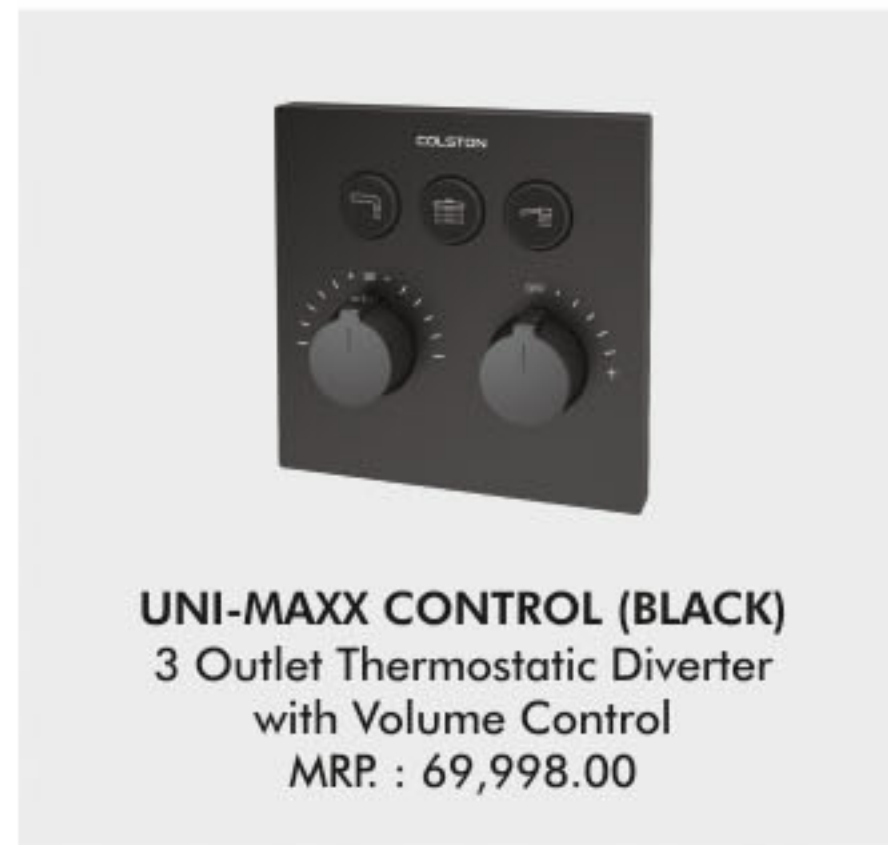

UNI-MAXX CONTROL (BLACK)
3 Outlet Thermostatic Diverter
with Volume Control
MRP : 69,998.00