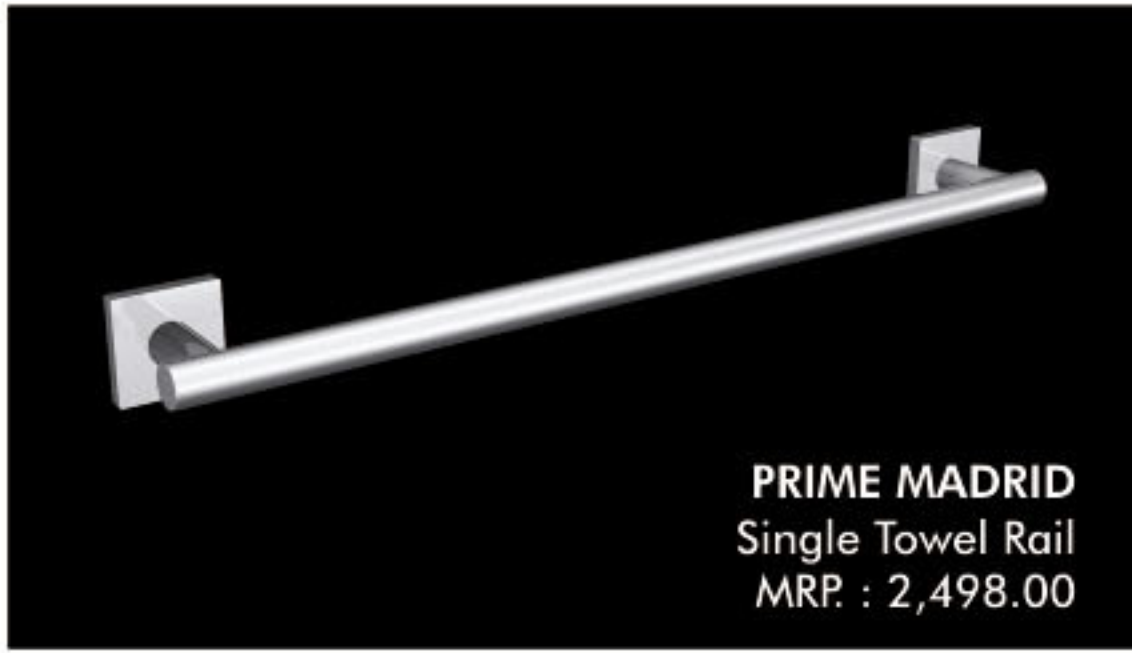

**HUBB GUN METAL**  
Towel Rack with Lower Hanger  
MRP : 20,998.00

**HUBB GUN METAL**  
W.C. Brush Holder  
MRP : 4,998.00

**HUBB GUN METAL**  
Robe Hook  
MRP : 3,598.00

**HUBB GUN METAL**  
Towel Ring  
MRP : 5,298.00

**HUBB GUN METAL**  
Paper Holder  
MRP : 3,998.00

**HUBB GUN METAL**  
Tumbler Holder  
MRP : 4,298.00

**HUBB GUN METAL**  
Soap Dish Holder  
MRP : 4,298.00

**HUBB GUN METAL**  
Soap Basket  
MRP : 4,698.00

# Accessories

**PRIME MADRID**  
Single Towel Rail  
MRP : 2,498.00

**PRIME MADRID**  
Towel Rack with Lower Hanger  
MRP : 5,998.00

**PRIME MADRID**  
W.C. Brush Holder  
MRP : 3,698.00

**PRIME MADRID**  
Robe Hook  
MRP : 1,498.00