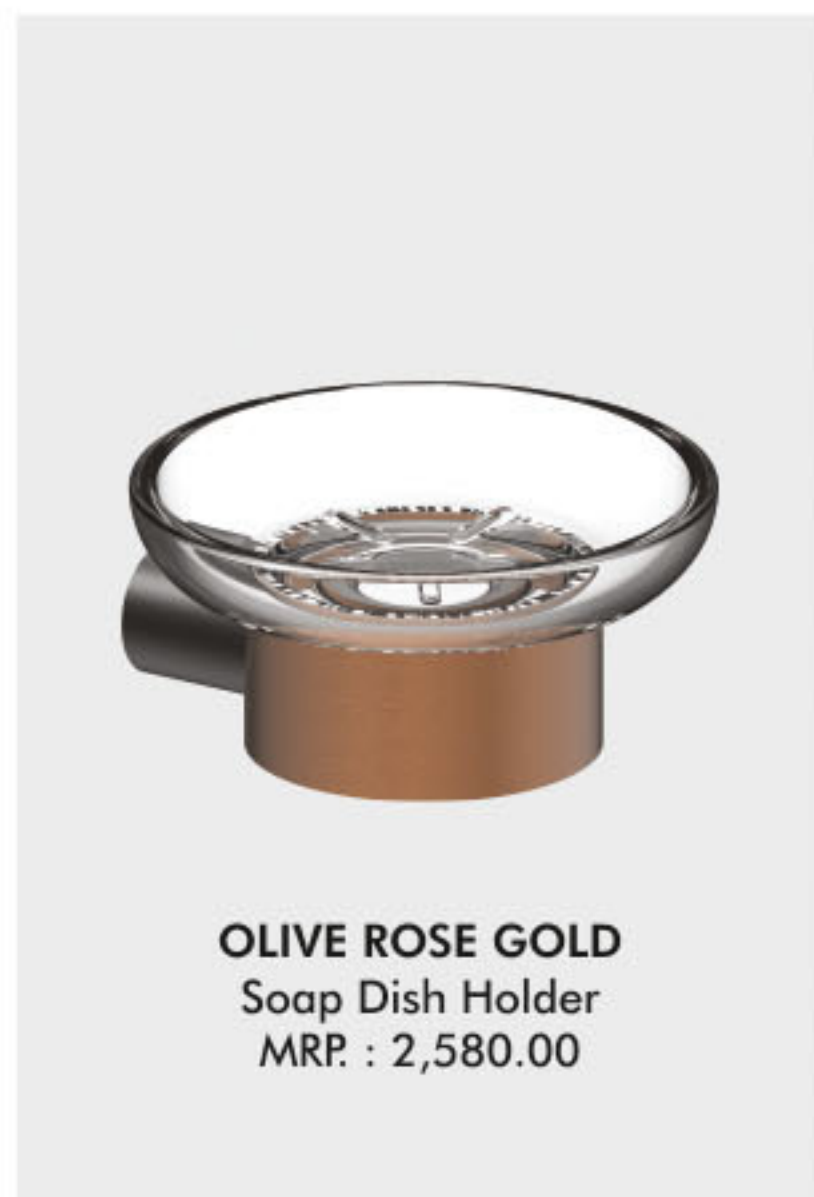

## Shower Arm

**LGT1012 150**  
Ceiling Square Shower Arm  
Size: 150 mm  
MRP : 2,480.00

**OLIVE BLACK**  
Ceiling Square Shower Arm  
Size: 150 mm  
MRP : 5,998.00

**OLIVE ROSE GOLD**  
Ceiling Square Shower Arm  
Size: 150 mm  
MRP : 6,980.00

# Accessories

**HUBB GOLD**  
Single Towel Rail  
MRP : 4,898.00

**HUBB GOLD**  
Towel Rack with Lower Hanger  
MRP : 12,998.00

**HUBB GOLD**  
W.C. Brush Holder  
MRP : 4,498.00

**HUBB GOLD**  
Robe Hook  
MRP : 2,998.00