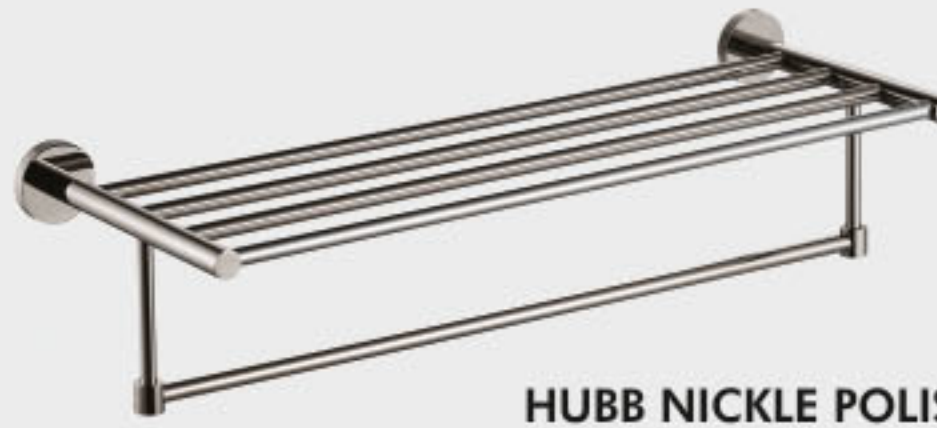

**HUBB ROSE GOLD**  
Robe Hook  
MRP : 2,998.00

**HUBB ROSE GOLD**  
Towel Ring  
MRP : 4,698.00

**HUBB ROSE GOLD**  
Paper Holder  
MRP : 3,598.00

**HUBB ROSE GOLD**  
Tumbler Holder  
MRP : 3,998.00

**HUBB ROSE GOLD**  
Soap Dish Holder  
MRP : 3,998.00

**HUBB ROSE GOLD**  
Soap Basket  
MRP : 4,298.00

**HUBB ROSE GOLD**  
Corner Basket  
MRP : 4,998.00

**HUBB NICKLE POLISH**  
Single Towel Rail  
MRP : 5,498.00

**HUBB NICKLE POLISH**  
Towel Rack with Lower Hanger  
MRP : 14,998.00

**HUBB NICKLE POLISH**  
W.C. Brush Holder  
MRP : 4,498.00

**HUBB NICKLE POLISH**  
Robe Hook  
MRP : 2,898.00

**HUBB NICKLE POLISH**  
Towel Ring  
MRP : 4,498.00

**HUBB NICKLE POLISH**  
Paper Holder  
MRP : 3,498.00