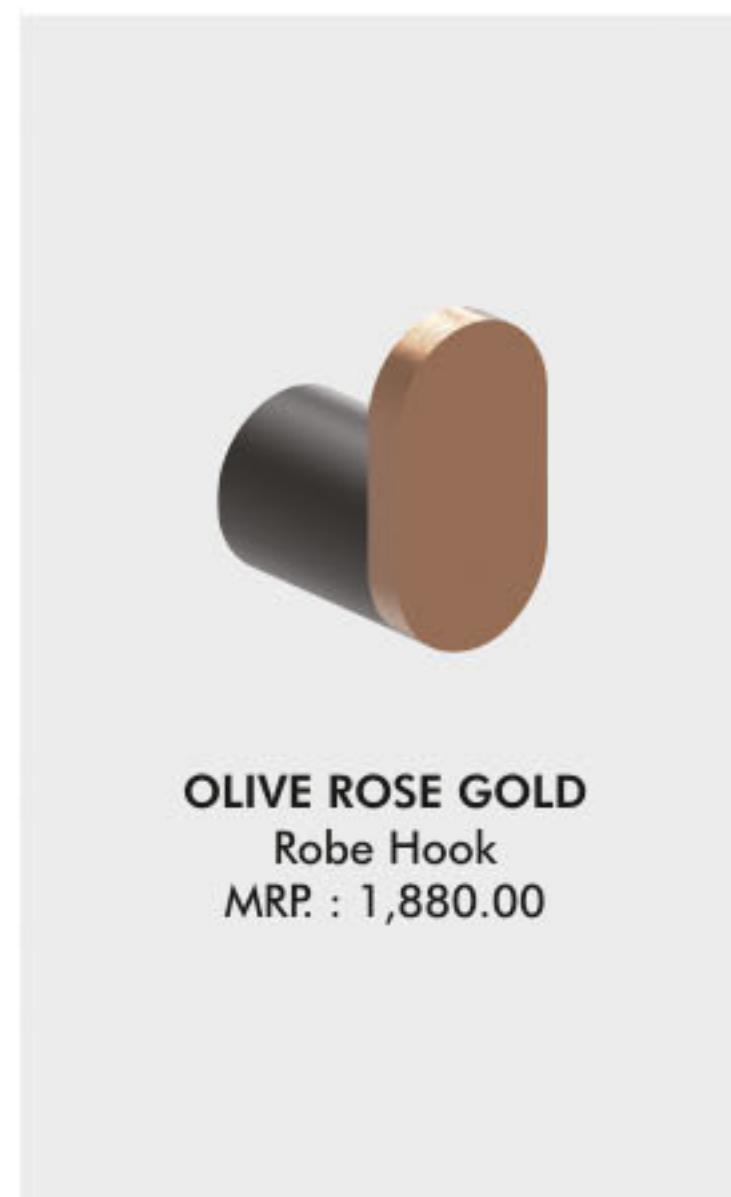

**BLACK**  
Brass Nut 1/2" x 3/4"  
MRP : 1,298.00 (Length - 60 cm)  
MRP : 1,598.00 (Length - 150 cm)

## Shower Arm

**LGT1012 150**  
Ceiling Square Shower Arm  
Size: 150 mm  
MRP : 2,480.00

**OLIVE BLACK**  
Ceiling Square Shower Arm  
Size: 150 mm  
MRP : 5,998.00

**OLIVE ROSE GOLD**  
Ceiling Square Shower Arm  
Size: 150 mm  
MRP : 6,980.00

# Accessories

**HUBB GOLD**  
Single Towel Rail  
MRP : 4,898.00

**HUBB GOLD**  
Towel Rack with Lower Hanger  
MRP : 12,998.00

**HUBB GOLD**  
W.C. Brush Holder  
MRP : 4,498.00

**HUBB GOLD**  
Robe Hook  
MRP : 2,998.00