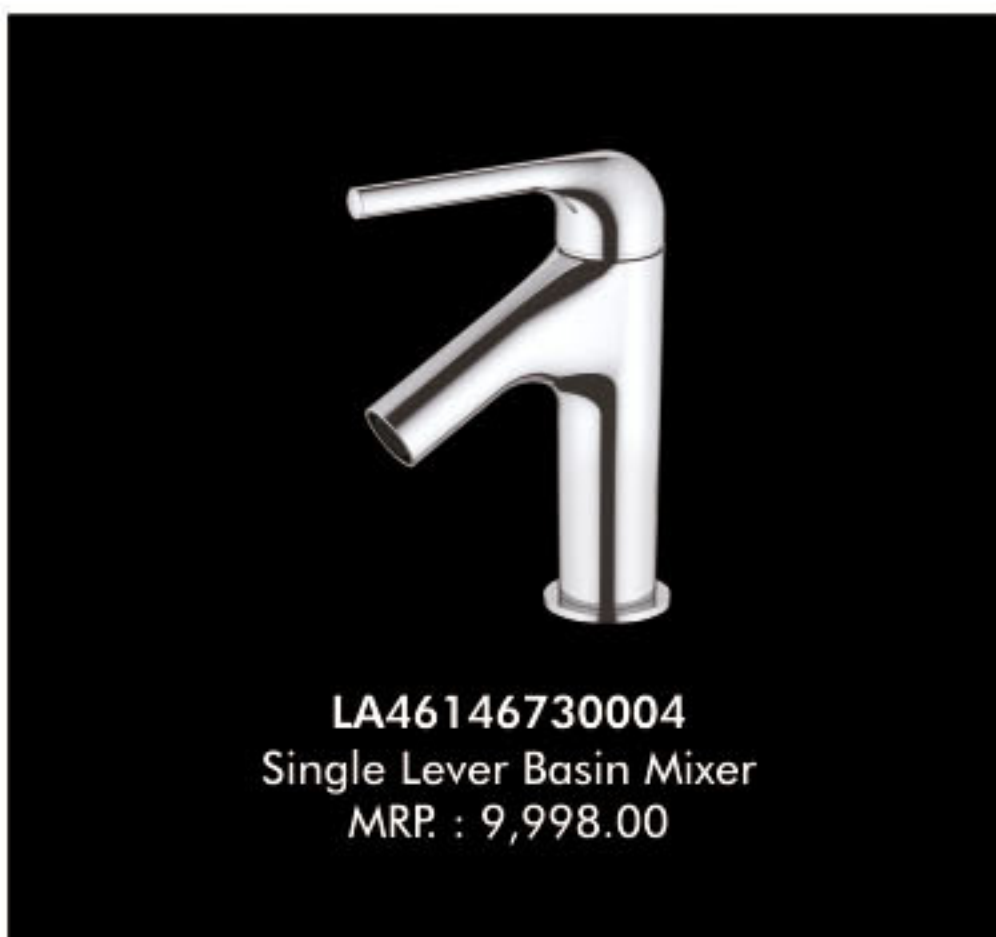

# Madrid

**MD-DL8901**  
Single Lever Basin Mixer  
MRP : 11,998.00

**MD-DL8902**  
Single Lever Tall Basin Mixer  
MRP : 16,998.00

**MD-DL8908**  
Single Lever Concealed Diverter  
(2 Inlet / 3 Inlet) with Trim & Handle  
MRP : 9,998.00 / 9,998.00

**MADRID**  
Single Lever Concealed Diverter  
(Thermostatic) (3 Outlet)  
MRP : 22,998.00 (Diverter Body)  
MRP : 9,998.00 (Trim+Handle)

**UNI-MAXX CONTROL (WHITE)**  
3 Outlet Thermostatic Diverter  
with Volume Control  
MRP : 59,998.00

**MD-DL8904**  
Wall Mounted Concealed  
Basin Mixer with Spout  
MRP : 15,998.00

**CELSA  
HAND SHOWER**  
MRP : 5,998.00

**MD-WJ33005**  
Angular Stop Cock  
MRP : 1,198.00

**MYSTRO SPRINKLE**  
Size : 450 x 80 mm  
MRP : 13,998.00

**MD-41-DL8910**  
Bathtub Spout  
MRP : 5,998.00