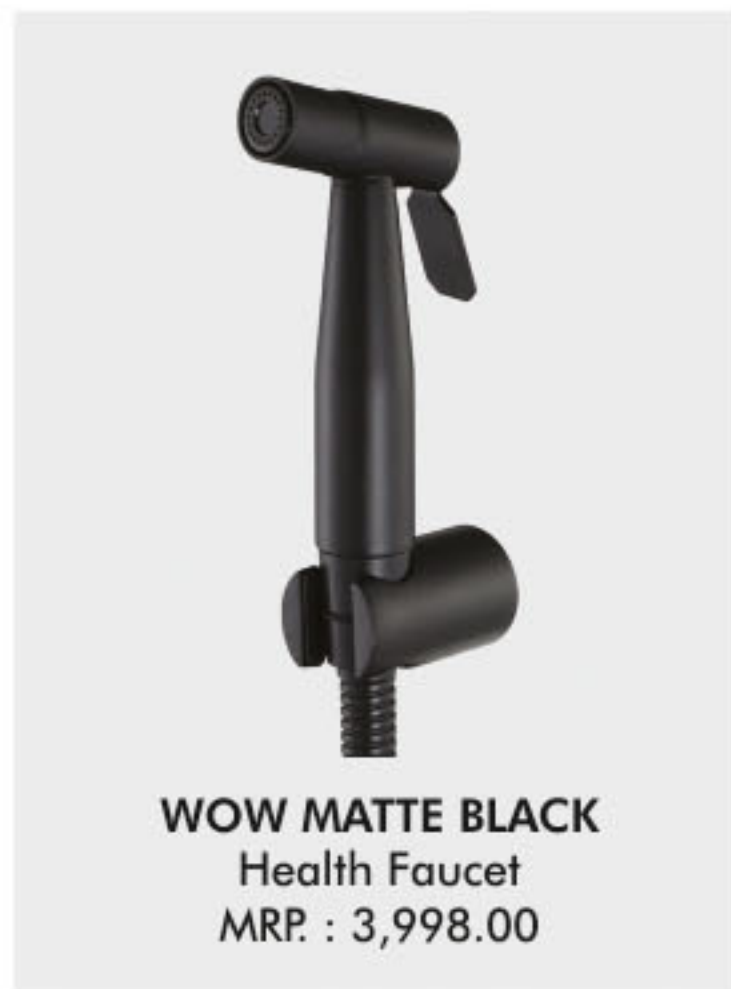

## Floor Mounted Basin Mixer

**LOTTO ROSE GOLD**  
Single Lever  
Floor Mounted Basin Mixer  
MRP : 1,29,998.00

**LOTTO MATTE BLACK**  
Single Lever  
Floor Mounted Basin Mixer  
MRP : 1,29,998.00

**LOTTO CHROME**  
Single Lever  
Floor Mounted Basin Mixer  
MRP : 89,998.00

## Floor Mounted Bathtub Mixer

**EDEN MATTE BLACK**  
Single Lever Floor Mounted  
Bathtub Mixer with Hand Shower  
MRP : 1,29,998.00

**EDEN CHROME**  
Single Lever Floor Mounted  
Bathtub Mixer with Hand Shower  
MRP : 89,998.00

## Bottle Trap

**OLIVE ROSE GOLD**  
Bottle Trap  
MRP : 6,998.00

**OLIVE BLACK**  
Bottle Trap  
MRP : 7,498.00

**MADRID**  
Bottle Trap  
MRP : 4,998.00