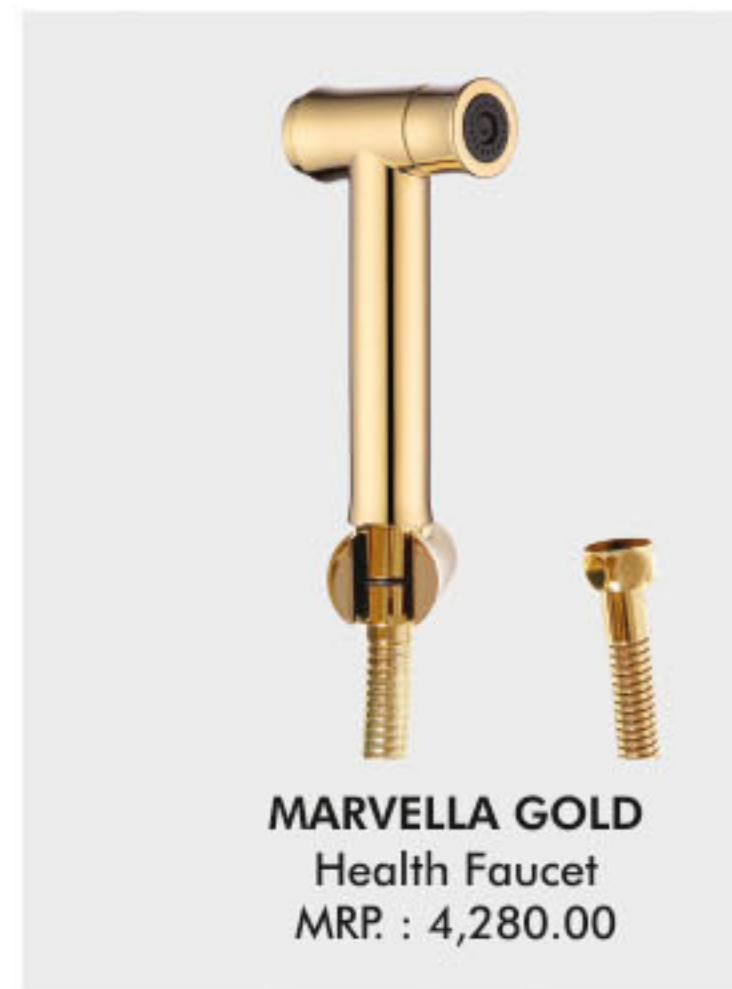

## Floor Mounted Basin Mixer

**LOTTO ROSE GOLD**  
Single Lever  
Floor Mounted Basin Mixer  
MRP : 1,29,998.00

**LOTTO MATTE BLACK**  
Single Lever  
Floor Mounted Basin Mixer  
MRP : 1,29,998.00

**LOTTO CHROME**  
Single Lever  
Floor Mounted Basin Mixer  
MRP : 89,998.00

## Floor Mounted Bathtub Mixer

**EDEN MATTE BLACK**  
Single Lever Floor Mounted  
Bathtub Mixer with Hand Shower  
MRP : 1,29,998.00

**EDEN CHROME**  
Single Lever Floor Mounted  
Bathtub Mixer with Hand Shower  
MRP : 89,998.00

## Bottle Trap

**OLIVE ROSE GOLD**  
Bottle Trap  
MRP : 6,998.00

**OLIVE BLACK**  
Bottle Trap  
MRP : 7,498.00

**MADRID**  
Bottle Trap  
MRP : 4,998.00

## Drain Trap

**MARVELLA GOLD DRAIN TRAP**  
Drainage  
Size : 100 x 100 mm  
MRP : 4,998.00

**DRAIN TRAM BLACK**  
Drainage  
Size : 120 x 120 mm  
MRP : 5,698.00

**DRAIN TRAM CHROME**  
Drainage  
Size : 120 x 120 mm  
MRP : 4,698.00