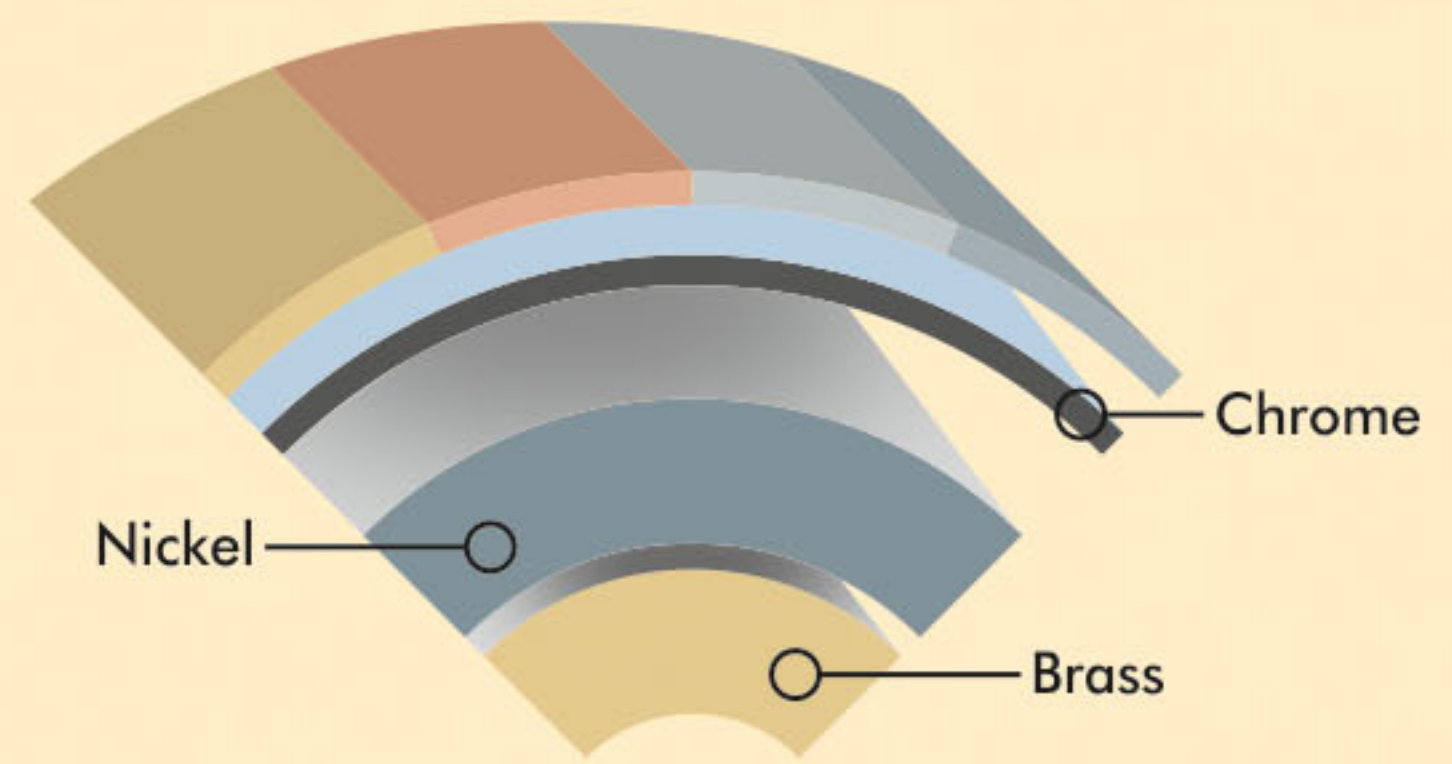

PVD

10 times extra scratch resistant
3 times extra surface hardness

PVD

The pvd surface treatment provides a long lasting surface with superior aesthetic and functional quality.

ENVIRONMENT FRIENDLY

With the pvd process, there is no hexavalent chromium produced which enhances to the environmental and ecological safety aspects of the products.

DESIGN STYLE

In addition to the high efficiency and high performance with the lead-free, water saving. Our product design aesthetics provide a sense of comfort and beauty to bathroom space.

WATER SAVING

By using the two level cartridge in the hublet series, water can be consume as per the low or high pressure requirement.

NON TOXICITY COMPONENTS

The internal flow passage all use low led brass and non toxic parts, providing water that contains no heavy metals and other toxic.

EXTREME CRAFTSMANSHIP

Advanced pvd vacuum coating technology results in significant anti corrosion and surface hardness characteristics. Pvd is meticulously uniform and durable and prevents scratches.

SOFT HANDLING

Through the use of a durable, hardened valve parts, faucet lever operation is smoother and long lasting.

ULTRA RESISTANT

High quality plating process using the 10 micron nickle plated base ensure the high resistant surface.

“ From selecting the long-lasting raw materials to designing and finishing the product, We always strive for an unmatched quality of product and perfection in customer service, what enhances our customer satisfaction. ”