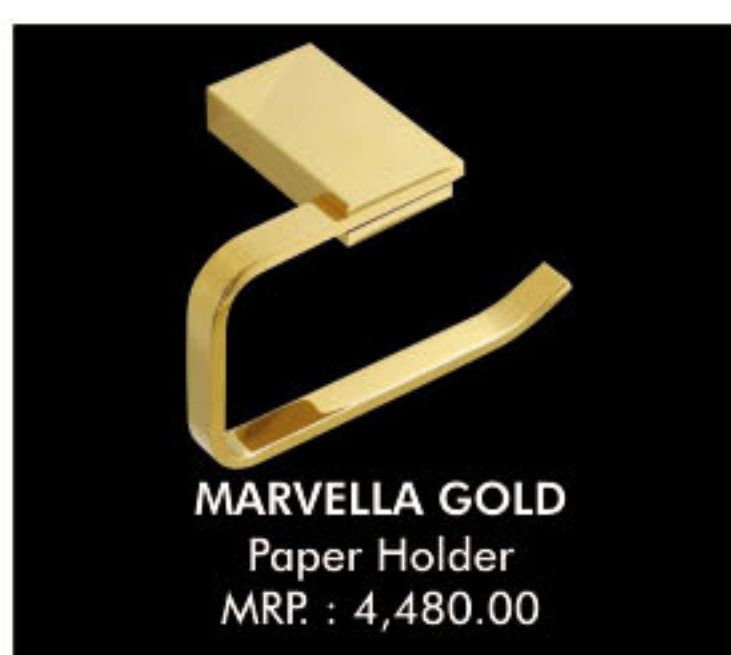

# Accessories

**PRIME MADRID**  
Single Towel Rail  
MRP : 2,498.00

**PRIME MADRID**  
Towel Rack with Lower Hanger  
MRP : 5,998.00

**PRIME MADRID**  
W.C. Brush Holder  
MRP : 3,698.00

**PRIME MADRID**  
Robe Hook  
MRP : 1,498.00

**PRIME MADRID**  
Paper Holder  
MRP : 1,898.00

**PRIME MADRID**  
Towel Ring  
MRP : 1,998.00

**PRIME MADRID**  
Tumbler Holder  
MRP : 1,998.00

**PRIME MADRID**  
Soap Dish Holder  
MRP : 1,998.00

**PRIME MADRID**  
Liquid Soap Dispenser  
MRP : 2,998.00

**MARVELLA GOLD**  
Single Towel Rail  
MRP : 8,998.00

**MARVELLA GOLD**  
Towel Rack with Lower Hanger  
MRP : 16,980.00

**MARVELLA GOLD**  
W.C. Brush Holder  
MRP : 4,980.00

**MARVELLA GOLD**  
Robe Hook  
MRP : 2,498.00

**MARVELLA GOLD**  
Paper Holder  
MRP : 4,480.00

**MARVELLA GOLD**  
Towel Holder  
MRP : 4,480.00

**MARVELLA GOLD**  
Tumbler Holder  
MRP : 2,598.00

**MARVELLA GOLD**  
Soap Dish Holder  
MRP : 2,598.00