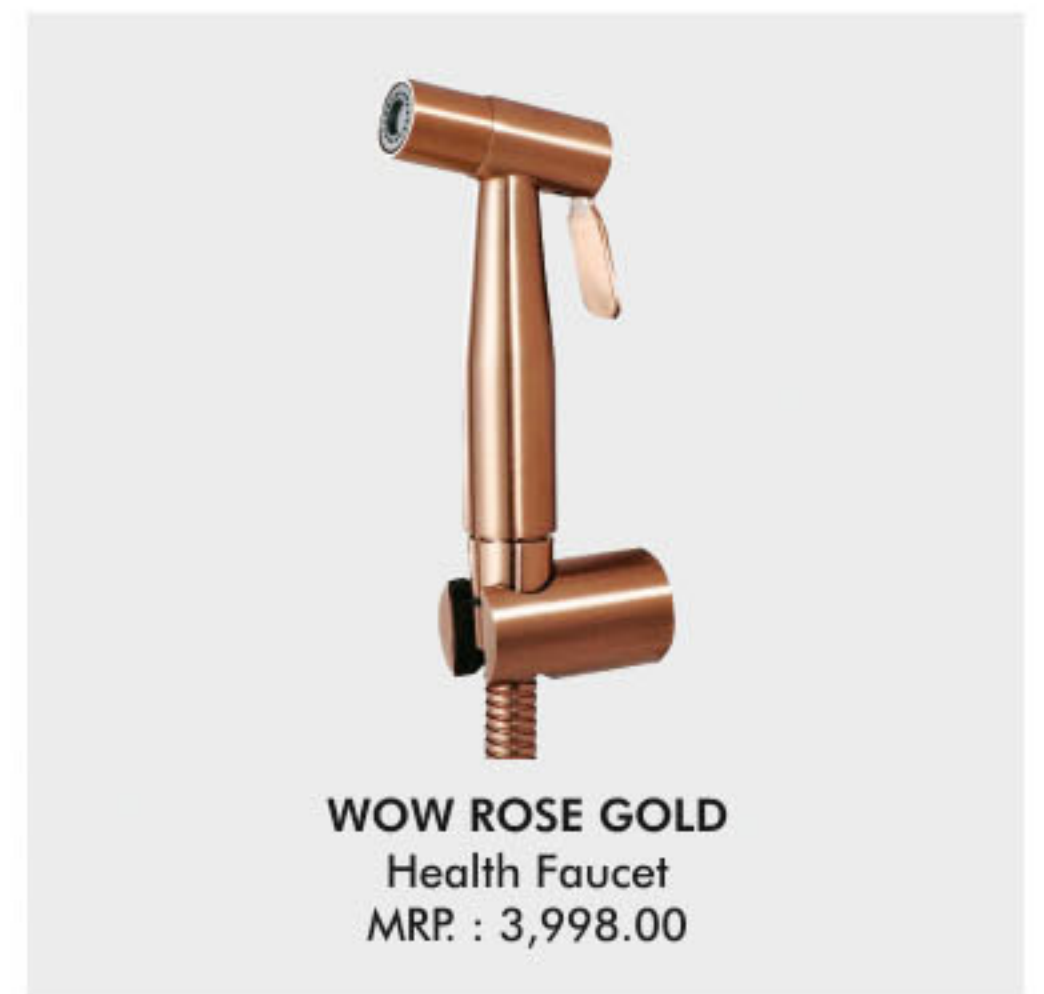

## Floor Mounted Basin Mixer

**LOTTO ROSE GOLD**  
Single Lever  
Floor Mounted Basin Mixer  
MRP : 1,29,998.00

**LOTTO MATTE BLACK**  
Single Lever  
Floor Mounted Basin Mixer  
MRP : 1,29,998.00

**LOTTO CHROME**  
Single Lever  
Floor Mounted Basin Mixer  
MRP : 89,998.00

## Floor Mounted Bathtub Mixer

**EDEN MATTE BLACK**  
Single Lever Floor Mounted  
Bathtub Mixer with Hand Shower  
MRP : 1,29,998.00

**EDEN CHROME**  
Single Lever Floor Mounted  
Bathtub Mixer with Hand Shower  
MRP : 89,998.00

## Bottle Trap

**OLIVE ROSE GOLD**  
Bottle Trap  
MRP : 6,998.00

**OLIVE BLACK**  
Bottle Trap  
MRP : 7,498.00

**MADRID**  
Bottle Trap  
MRP : 4,998.00