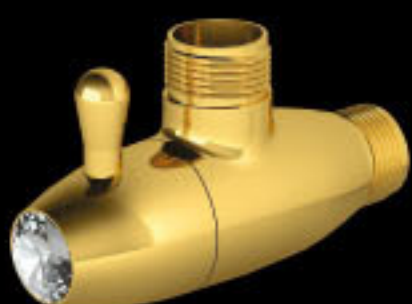

CRYSTA GOLD
Angular Stop Cock
MRP : 3,598.00