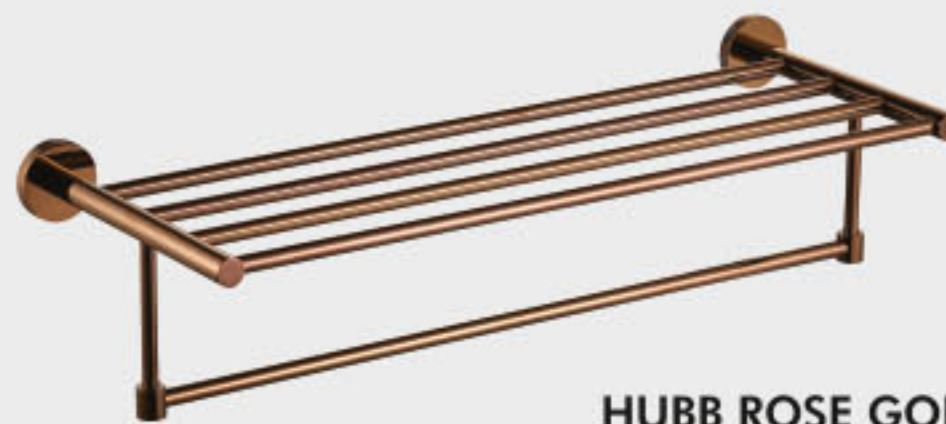

## Shower Arm

**LGT1012 150**  
Ceiling Square Shower Arm  
Size: 150 mm  
MRP : 2,480.00

**OLIVE BLACK**  
Ceiling Square Shower Arm  
Size: 150 mm  
MRP : 5,998.00

**OLIVE ROSE GOLD**  
Ceiling Square Shower Arm  
Size: 150 mm  
MRP : 6,980.00

# Accessories

**HUBB GOLD**  
Single Towel Rail  
MRP : 4,898.00

**HUBB GOLD**  
Towel Rack with Lower Hanger  
MRP : 12,998.00

**HUBB GOLD**  
W.C. Brush Holder  
MRP : 4,498.00

**HUBB GOLD**  
Robe Hook  
MRP : 2,998.00

**HUBB GOLD**  
Towel Ring  
MRP : 4,498.00

**HUBB GOLD**  
Paper Holder  
MRP : 3,598.00

**HUBB GOLD**  
Tumbler Holder  
MRP : 3,698.00

**HUBB GOLD**  
Soap Dish Holder  
MRP : 3,698.00

**HUBB GOLD**  
Soap Basket  
MRP : 3,998.00

**HUBB GOLD**  
Corner Basket  
MRP : 4,998.00

**HUBB ROSE GOLD**  
Single Towel Rail  
MRP : 5,498.00

**HUBB ROSE GOLD**  
Towel Rack with Lower Hanger  
MRP : 19,998.00

**HUBB ROSE GOLD**  
W.C. Brush Holder  
MRP : 4,298.00