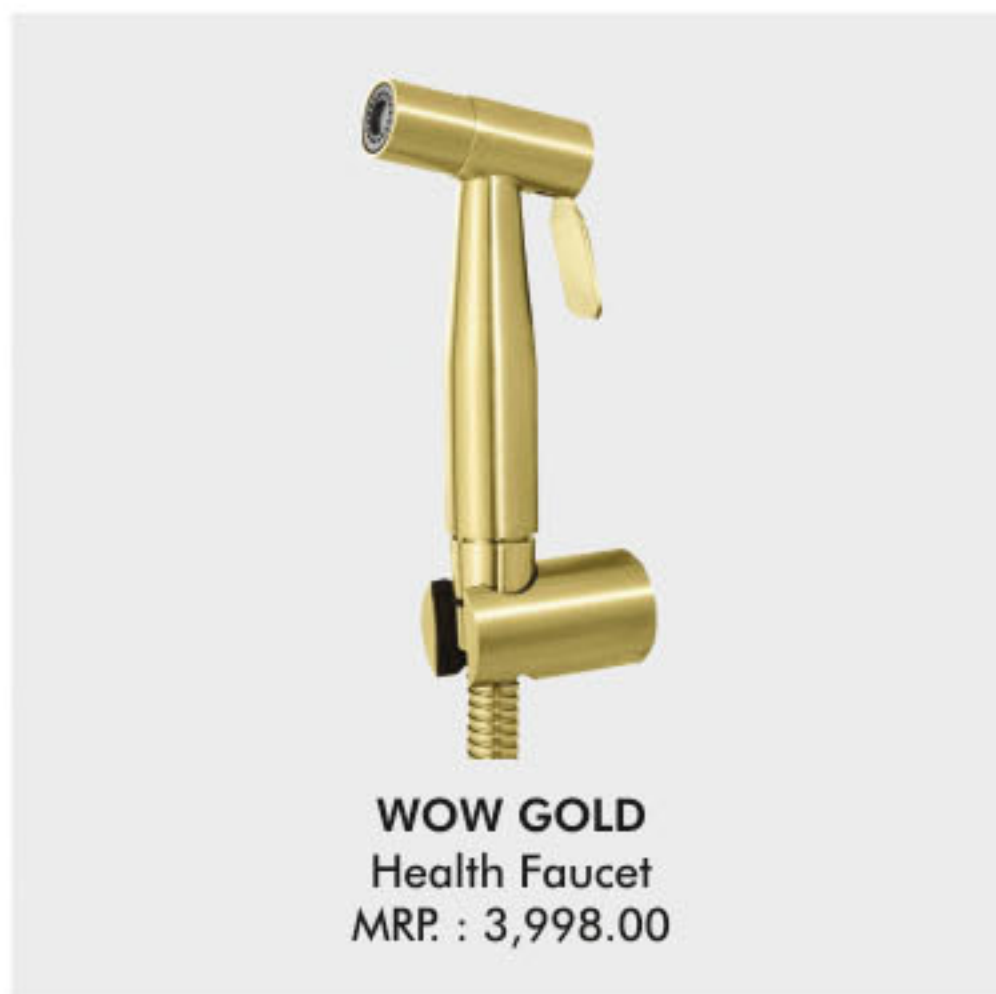

## Floor Mounted Basin Mixer

**LOTTO ROSE GOLD**  
Single Lever  
Floor Mounted Basin Mixer  
MRP : 1,29,998.00

**LOTTO MATTE BLACK**  
Single Lever  
Floor Mounted Basin Mixer  
MRP : 1,29,998.00

**LOTTO CHROME**  
Single Lever  
Floor Mounted Basin Mixer  
MRP : 89,998.00

## Floor Mounted Bathtub Mixer

**EDEN MATTE BLACK**  
Single Lever Floor Mounted  
Bathtub Mixer with Hand Shower  
MRP : 1,29,998.00

**EDEN CHROME**  
Single Lever Floor Mounted  
Bathtub Mixer with Hand Shower  
MRP : 89,998.00

## Bottle Trap

**OLIVE ROSE GOLD**  
Bottle Trap  
MRP : 6,998.00

**OLIVE BLACK**  
Bottle Trap  
MRP : 7,498.00

**MADRID**  
Bottle Trap  
MRP : 4,998.00