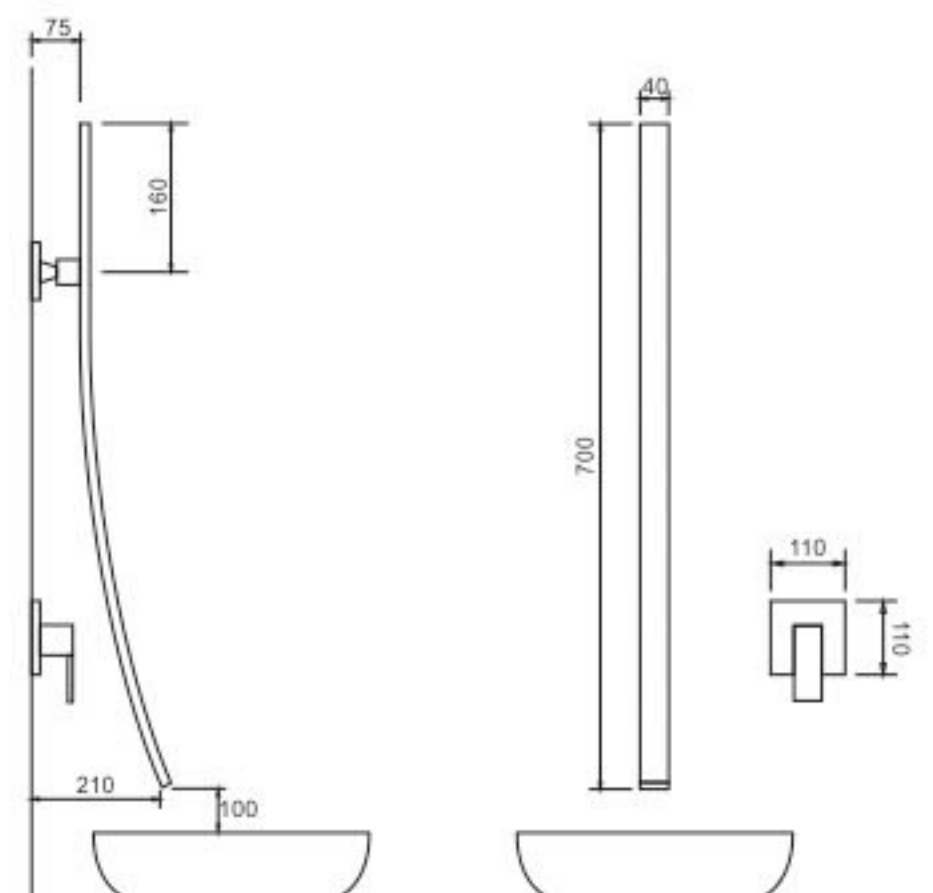

Waterfall Basin Mixer

KRUST ROSE GOLD
Waterfall Basin Mixer
MRP : 69,998.00

KRUST BLACK
Waterfall Basin Mixer
MRP : 59,998.00