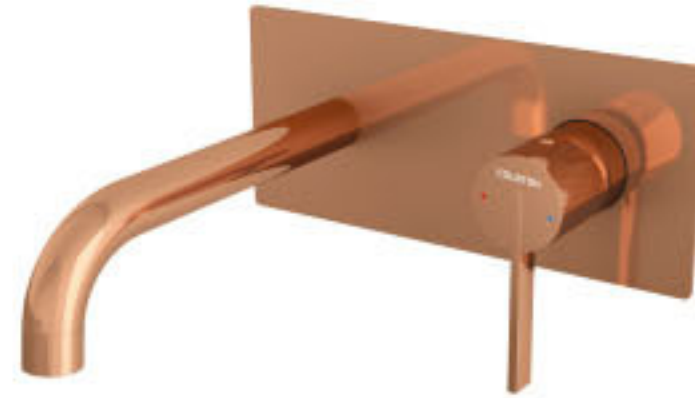

# Hubb Series

**HUBB GOLD**  
Single Lever Tall Basin Mixer  
MRP : 15,998.00

**HUBB ROSE GOLD**  
Single Lever Tall Basin Mixer  
MRP : 16,998.00

**HUBB NICKLE POLISH**  
Single Lever Tall Basin Mixer  
MRP : 16,998.00

**HUBB GUN METAL**  
Single Lever Tall Basin Mixer  
MRP : 18,998.00

**HUBB GOLD**  
Wall Mounted Concealed Basin Mixer  
MRP : 16,998.00

**HUBB ROSE GOLD**  
Wall Mounted Concealed Basin Mixer  
MRP : 17,998.00