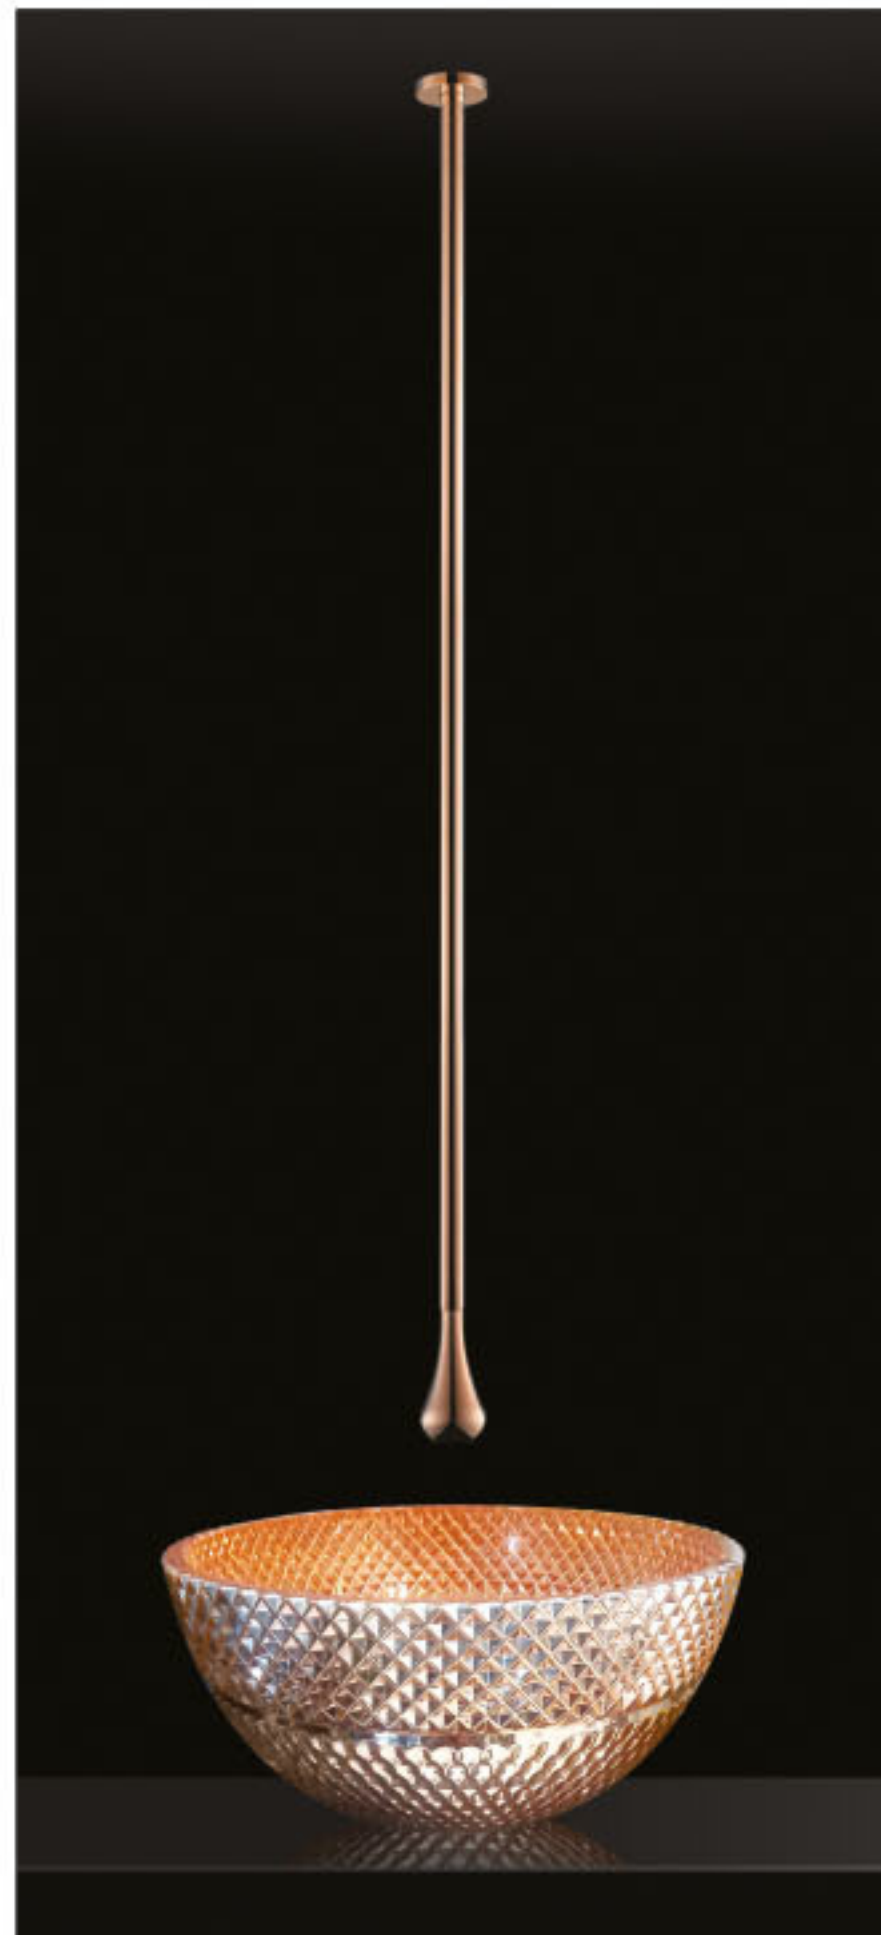

SENSA MATRIX BLACK
Sensor Ceiling Faucet
MRP : 1,49,998.00

SENSA MATRIX ROSE GOLD
Sensor Ceiling Faucet
MRP : 1,49,998.00