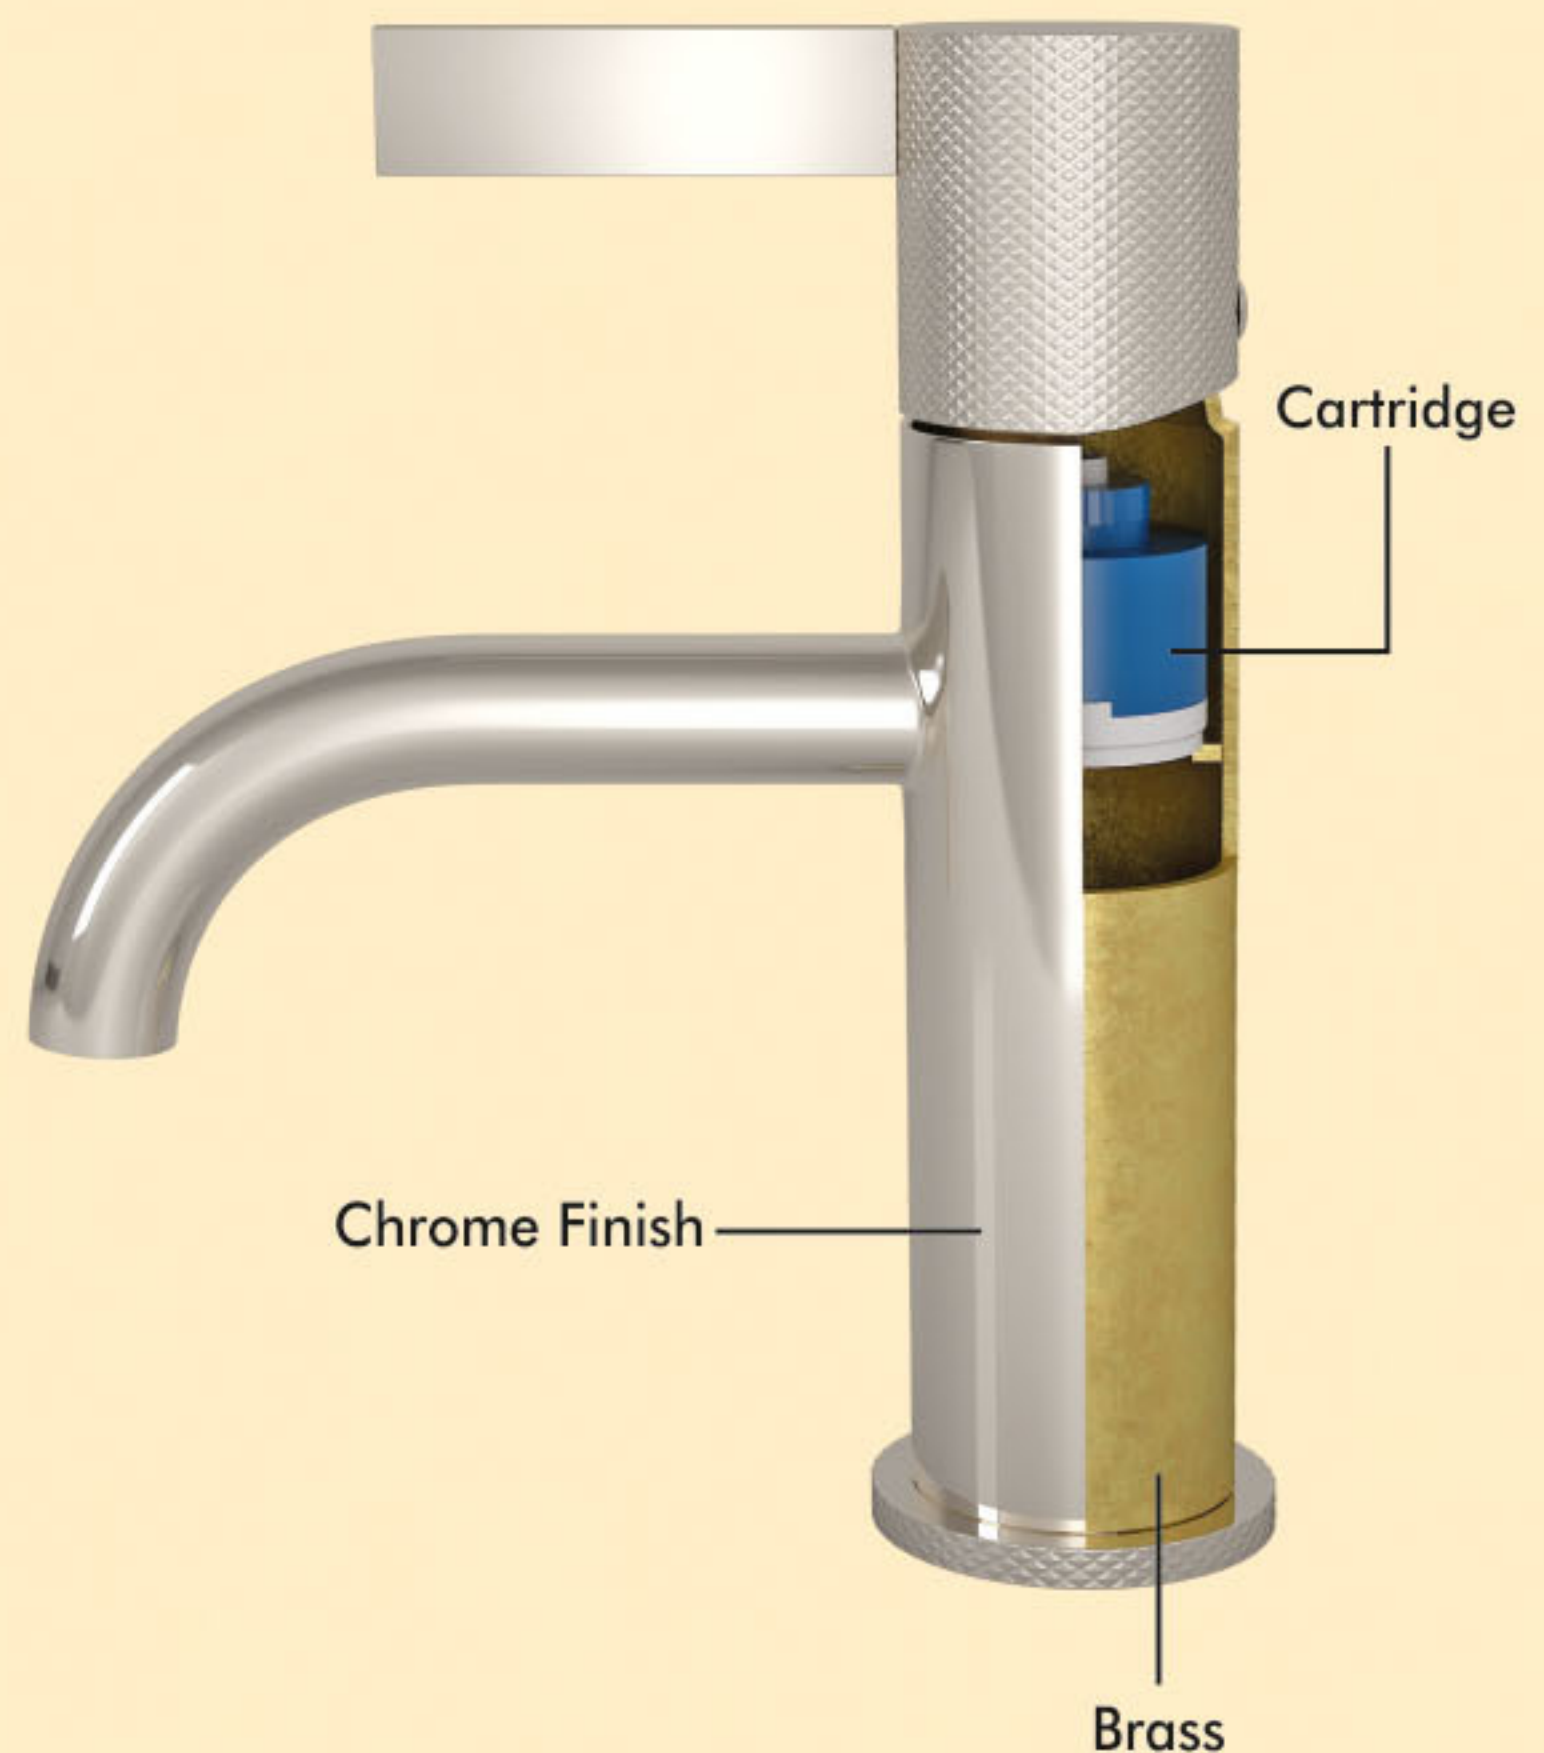

### SOFT HANDLING

Through the use of a durable, hardened valve parts, faucet lever operation is smoother and long lasting.

### ULTRA RESISTANT

High quality plating process using the 10 micron nickle plated base ensure the high resistant surface.

“ From selecting the long-lasting raw materials to designing and finishing the product, We always strive for an unmatched quality of product and perfection in customer service, what enhances our customer satisfaction. ”

Technology & Innovation

*Strong aesthetic and appealing impact with Geometric Grid design. Like a real sculpture, The Matrix faucet mixer is so worked inside that it evokes the dynamism and geometries of a 3D effect.*