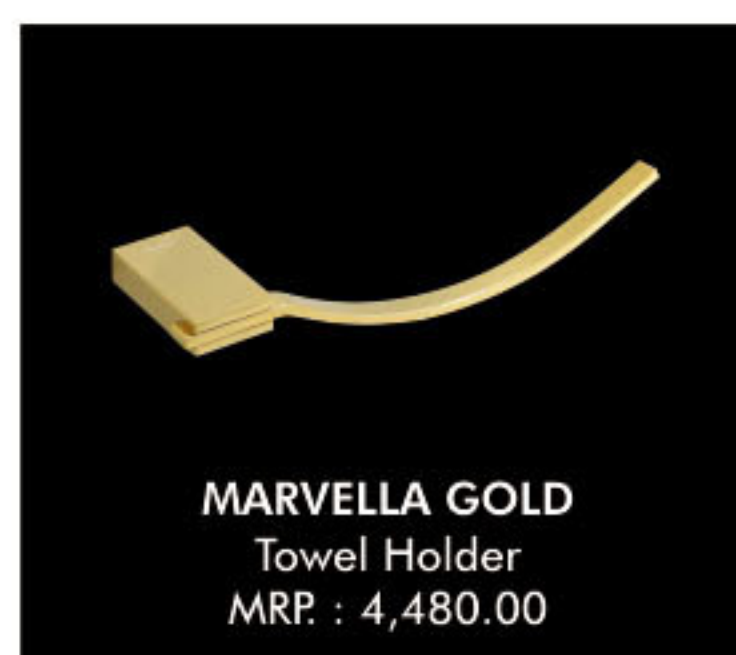

# Accessories

**PRIME MADRID**  
Single Towel Rail  
MRP : 2,498.00

**PRIME MADRID**  
Towel Rack with Lower Hanger  
MRP : 5,998.00

**PRIME MADRID**  
W.C. Brush Holder  
MRP : 3,698.00

**PRIME MADRID**  
Robe Hook  
MRP : 1,498.00

**PRIME MADRID**  
Paper Holder  
MRP : 1,898.00

**PRIME MADRID**  
Towel Ring  
MRP : 1,998.00

**PRIME MADRID**  
Tumbler Holder  
MRP : 1,998.00

**PRIME MADRID**  
Soap Dish Holder  
MRP : 1,998.00

**PRIME MADRID**  
Liquid Soap Dispenser  
MRP : 2,998.00

**MARVELLA GOLD**  
Single Towel Rail  
MRP : 8,998.00

**MARVELLA GOLD**  
Towel Rack with Lower Hanger  
MRP : 16,980.00

**MARVELLA GOLD**  
W.C. Brush Holder  
MRP : 4,980.00

**MARVELLA GOLD**  
Robe Hook  
MRP : 2,498.00

**MARVELLA GOLD**  
Paper Holder  
MRP : 4,480.00

**MARVELLA GOLD**  
Towel Holder  
MRP : 4,480.00

**MARVELLA GOLD**  
Tumbler Holder  
MRP : 2,598.00

**MARVELLA GOLD**  
Soap Dish Holder  
MRP : 2,598.00